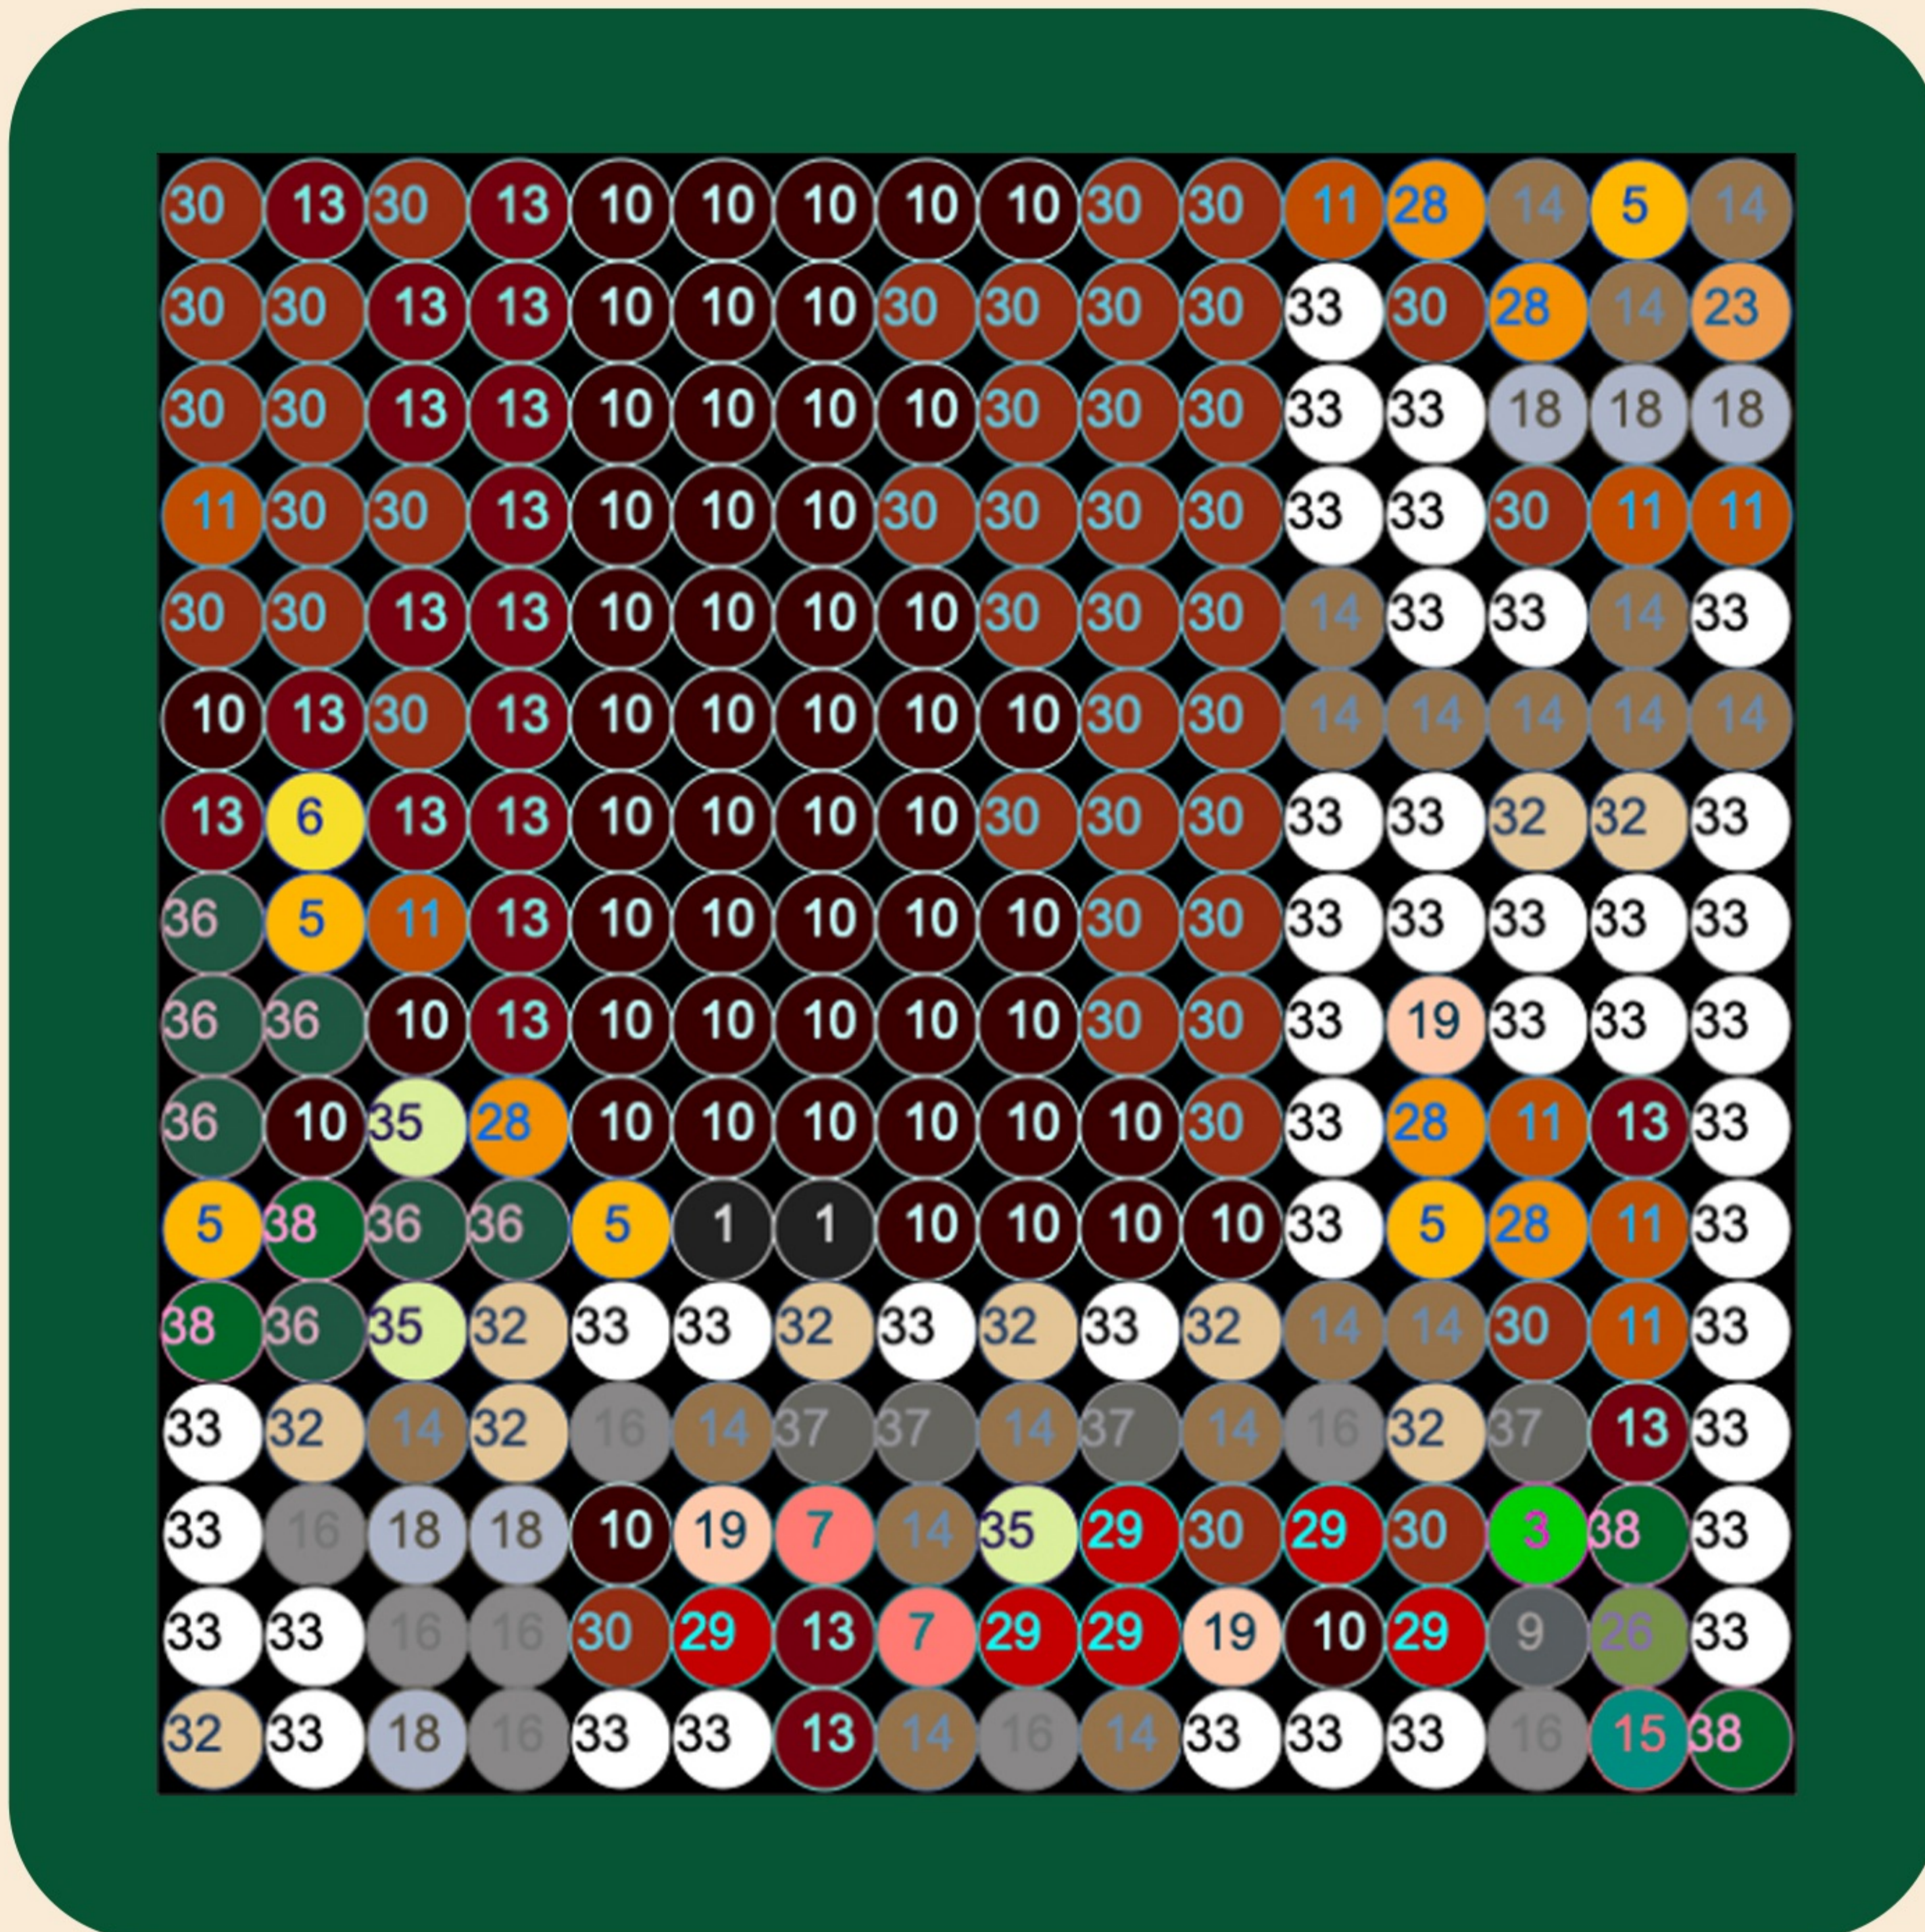

Preview

Layout

MOSAIC

SECTION 1

Material

- 1 X 0 Black
- 2 X 0 Blue
- 3 X 0 Bright Green
- 4 X 2 Bright Light Blue
- 5 X 8 Bright Light Orange
- 6 X 6 Bright Light Yellow
- 7 X 1 Coral
- 8 X 0 Dark Blue
- 9 X 0 Dark Bluish Gray
- 10 X 12 Dark Brown
- 11 X 8 Dark Orange
- 12 X 0 Dark Pink
- 13 X 7 Dark Red
- 14 X 17 Dark Tan
- 15 X 0 Dark Turquoise
- 16 X 0 Flat Silver
- 17 X 6 Light Aqua
- 18 X 1 Light Bluish Gray
- 19 X 1 Light Nougat
- 20 X 1 Lime
- 21 X 0 Magenta
- 22 X 0 Medium Azure
- 23 X 4 Medium Nougat
- 24 X 0 Neon Yellow
- 25 X 1 Nougat
- 26 X 9 Olive Green
- 27 X 2 Orange
- 28 X 11 Pearl Gold
- 29 X 6 Red
- 30 X 11 Reddish Brown
- 31 X 1 Sand Blue
- 32 X 9 Tan
- 33 X 30 White
- 34 X 1 Yellow
- 35 X 0 Yellowish Green
- 36 X 78 Dark Green
- 37 X 1 Pearl Dark Gray
- 38 X 22 Green

MOSAIC

SECTION 2

Material

- 1 X 2 Black
- 2 X 0 Blue
- 3 X 1 Bright Green
- 4 X 0 Bright Light Blue
- 5 X 5 Bright Light Orange
- 6 X 1 Bright Light Yellow
- 7 X 2 Coral
- 8 X 0 Dark Blue
- 9 X 1 Dark Bluish Gray
- 10 X 53 Dark Brown
- 11 X 8 Dark Orange
- 12 X 0 Dark Pink
- 13 X 20 Dark Red
- 14 X 19 Dark Tan
- 15 X 1 Dark Turquoise
- 16 X 8 Flat Silver
- 17 X 0 Light Aqua
- 18 X 6 Light Bluish Gray
- 19 X 3 Light Nougat
- 20 X 0 Lime
- 21 X 0 Magenta
- 22 X 0 Medium Azure
- 23 X 1 Medium Nougat
- 24 X 0 Neon Yellow
- 25 X 0 Nougat
- 26 X 1 Olive Green
- 27 X 0 Orange
- 28 X 5 Pearl Gold
- 29 X 6 Red
- 30 X 43 Reddish Brown
- 31 X 0 Sand Blue
- 32 X 10 Tan
- 33 X 42 White
- 34 X 0 Yellow
- 35 X 3 Yellowish Green
- 36 X 7 Dark Green
- 37 X 4 Pearl Dark Gray
- 38 X 4 Green