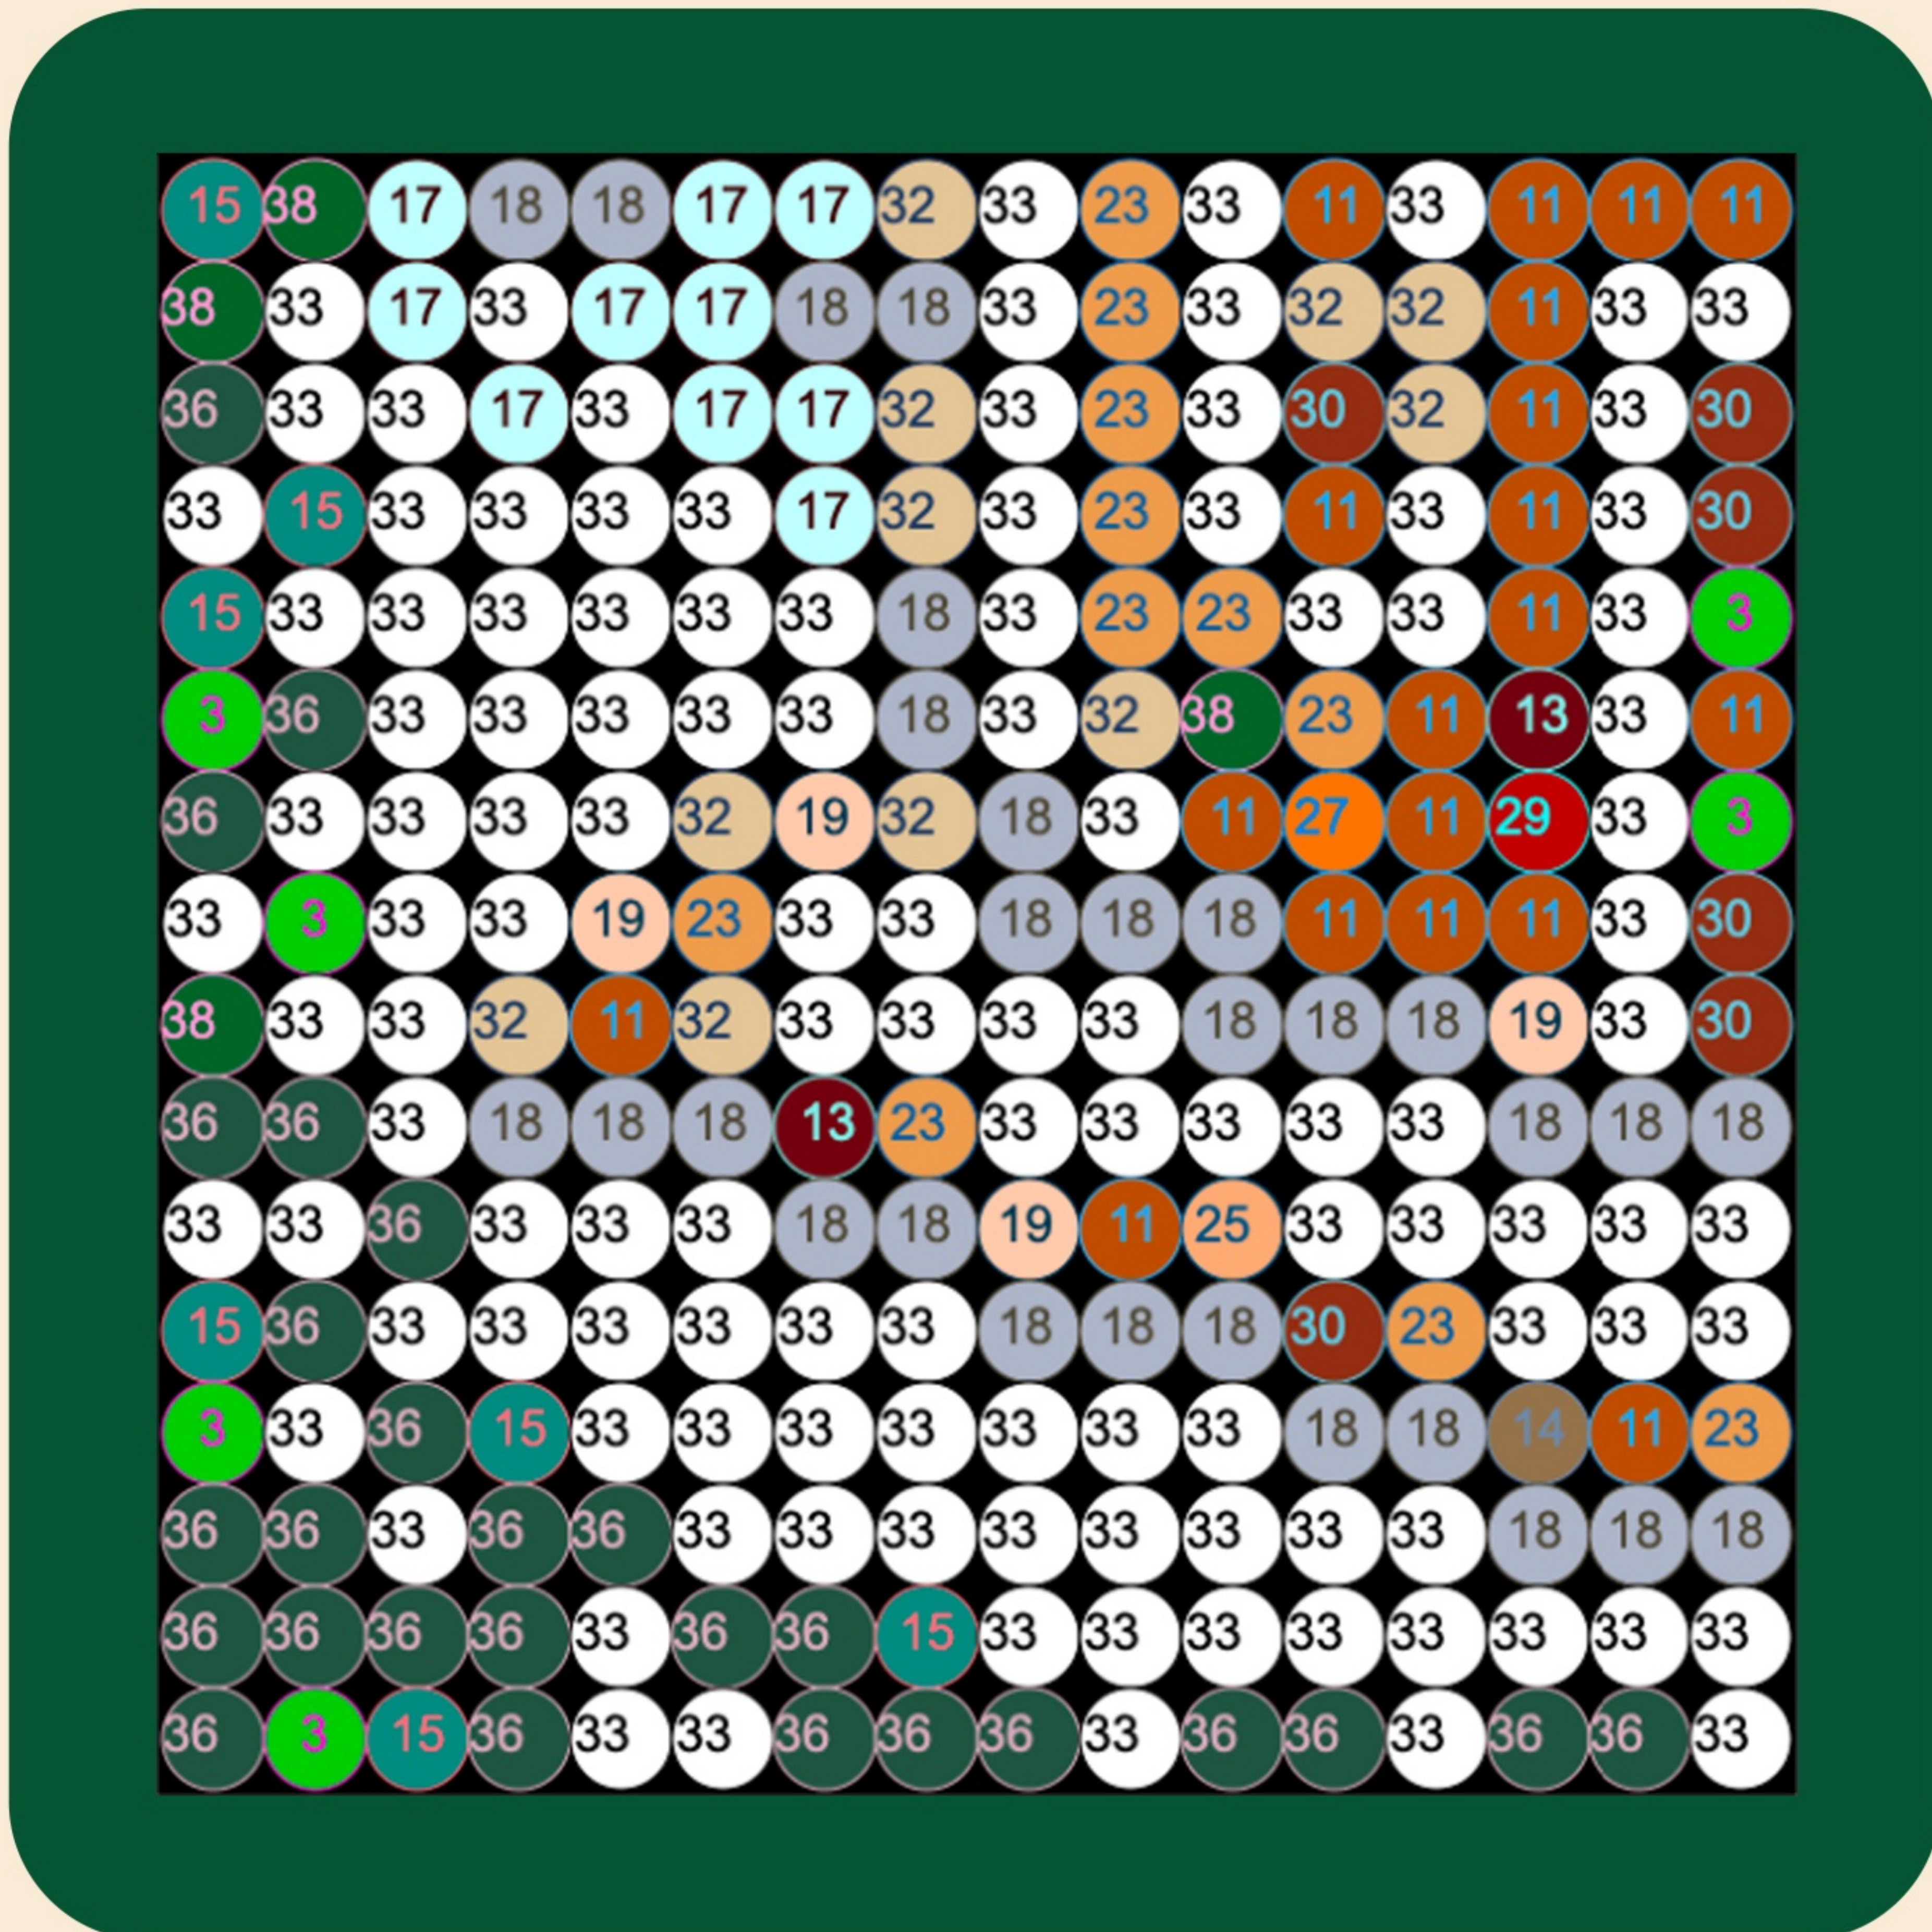

MOSAIC

SECTION 7

Material

- 1 X 0 Black
- 2 X 0 Blue
- 3 X 6 Bright Green
- 4 X 0 Bright Light Blue
- 5 X 0 Bright Light Orange
- 6 X 0 Bright Light Yellow
- 7 X 0 Coral
- 8 X 0 Dark Blue
- 9 X 0 Dark Bluish Gray
- 10 X 0 Dark Brown
- 11 X 19 Dark Orange
- 12 X 0 Dark Pink
- 13 X 2 Dark Red
- 14 X 1 Dark Tan
- 15 X 7 Dark Turquoise
- 16 X 0 Flat Silver
- 17 X 10 Light Aqua
- 18 X 29 Light Bluish Gray
- 19 X 4 Light Nougat
- 20 X 0 Lime
- 21 X 0 Magenta
- 22 X 0 Medium Azure
- 23 X 11 Medium Nougat
- 24 X 0 Neon Yellow
- 25 X 1 Nougat
- 26 X 0 Olive Green
- 27 X 1 Orange
- 28 X 0 Pearl Gold
- 29 X 1 Red
- 30 X 6 Reddish Brown
- 31 X 0 Sand Blue
- 32 X 11 Tan
- 33 X 116 White
- 34 X 0 Yellow
- 35 X 0 Yellowish Green
- 36 X 27 Dark Green
- 37 X 0 Pearl Dark Gray
- 38 X 4 Green