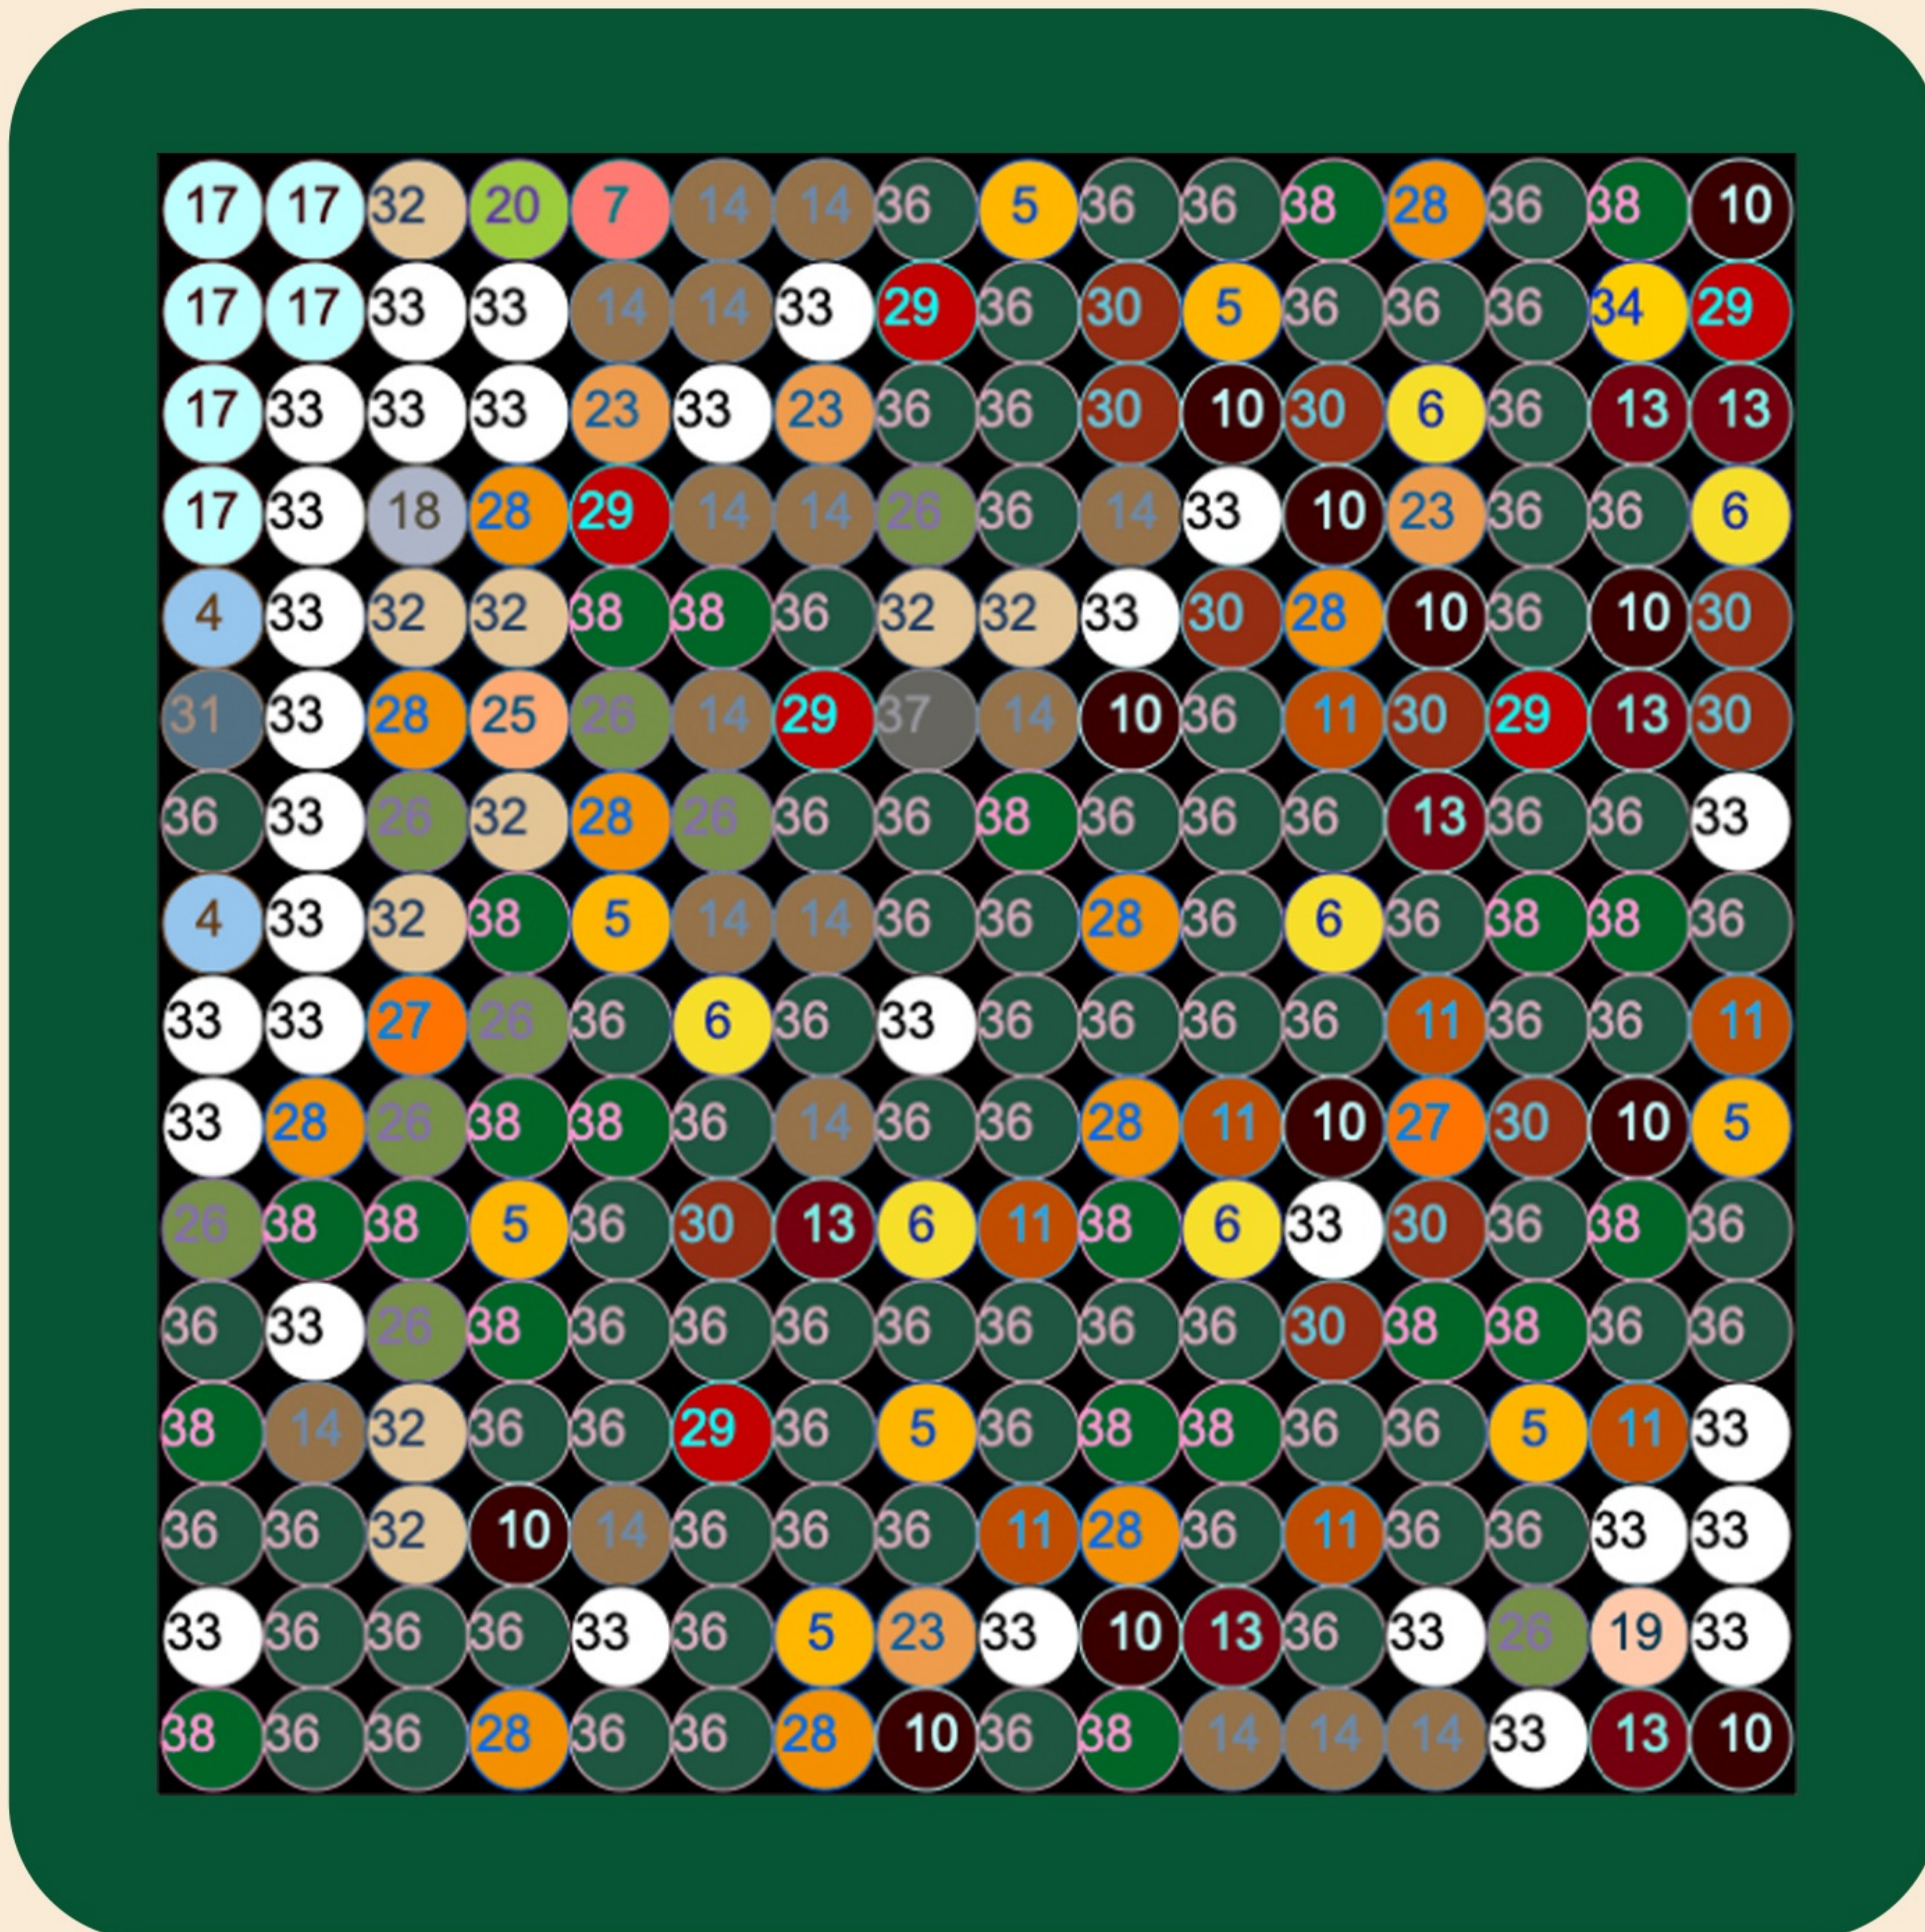

Preview

Layout

MOSAIC

SECTION 1

Material

- 1 X 0 Black
- 2 X 0 Blue
- 3 X 0 Bright Green
- 4 X 2 Bright Light Blue
- 5 X 8 Bright Light Orange
- 6 X 6 Bright Light Yellow
- 7 X 1 Coral
- 8 X 0 Dark Blue
- 9 X 0 Dark Bluish Gray
- 10 X 12 Dark Brown
- 11 X 8 Dark Orange
- 12 X 0 Dark Pink
- 13 X 7 Dark Red
- 14 X 17 Dark Tan
- 15 X 0 Dark Turquoise
- 16 X 0 Flat Silver
- 17 X 6 Light Aqua
- 18 X 1 Light Bluish Gray
- 19 X 1 Light Nougat
- 20 X 1 Lime
- 21 X 0 Magenta
- 22 X 0 Medium Azure
- 23 X 4 Medium Nougat
- 24 X 0 Neon Yellow
- 25 X 1 Nougat
- 26 X 9 Olive Green
- 27 X 2 Orange
- 28 X 11 Pearl Gold
- 29 X 6 Red
- 30 X 11 Reddish Brown
- 31 X 1 Sand Blue
- 32 X 9 Tan
- 33 X 30 White
- 34 X 1 Yellow
- 35 X 0 Yellowish Green
- 36 X 78 Dark Green
- 37 X 1 Pearl Dark Gray
- 38 X 22 Green

MOSAIC

SECTION 2

Material

- 1 X 2 Black
- 2 X 0 Blue
- 3 X 1 Bright Green
- 4 X 0 Bright Light Blue
- 5 X 5 Bright Light Orange
- 6 X 1 Bright Light Yellow
- 7 X 2 Coral
- 8 X 0 Dark Blue
- 9 X 1 Dark Bluish Gray
- 10 X 53 Dark Brown
- 11 X 8 Dark Orange
- 12 X 0 Dark Pink
- 13 X 20 Dark Red
- 14 X 19 Dark Tan
- 15 X 1 Dark Turquoise
- 16 X 8 Flat Silver
- 17 X 0 Light Aqua
- 18 X 6 Light Bluish Gray
- 19 X 3 Light Nougat
- 20 X 0 Lime
- 21 X 0 Magenta
- 22 X 0 Medium Azure
- 23 X 1 Medium Nougat
- 24 X 0 Neon Yellow
- 25 X 0 Nougat
- 26 X 1 Olive Green
- 27 X 0 Orange
- 28 X 5 Pearl Gold
- 29 X 6 Red
- 30 X 43 Reddish Brown
- 31 X 0 Sand Blue
- 32 X 10 Tan
- 33 X 42 White
- 34 X 0 Yellow
- 35 X 3 Yellowish Green
- 36 X 7 Dark Green
- 37 X 4 Pearl Dark Gray
- 38 X 4 Green