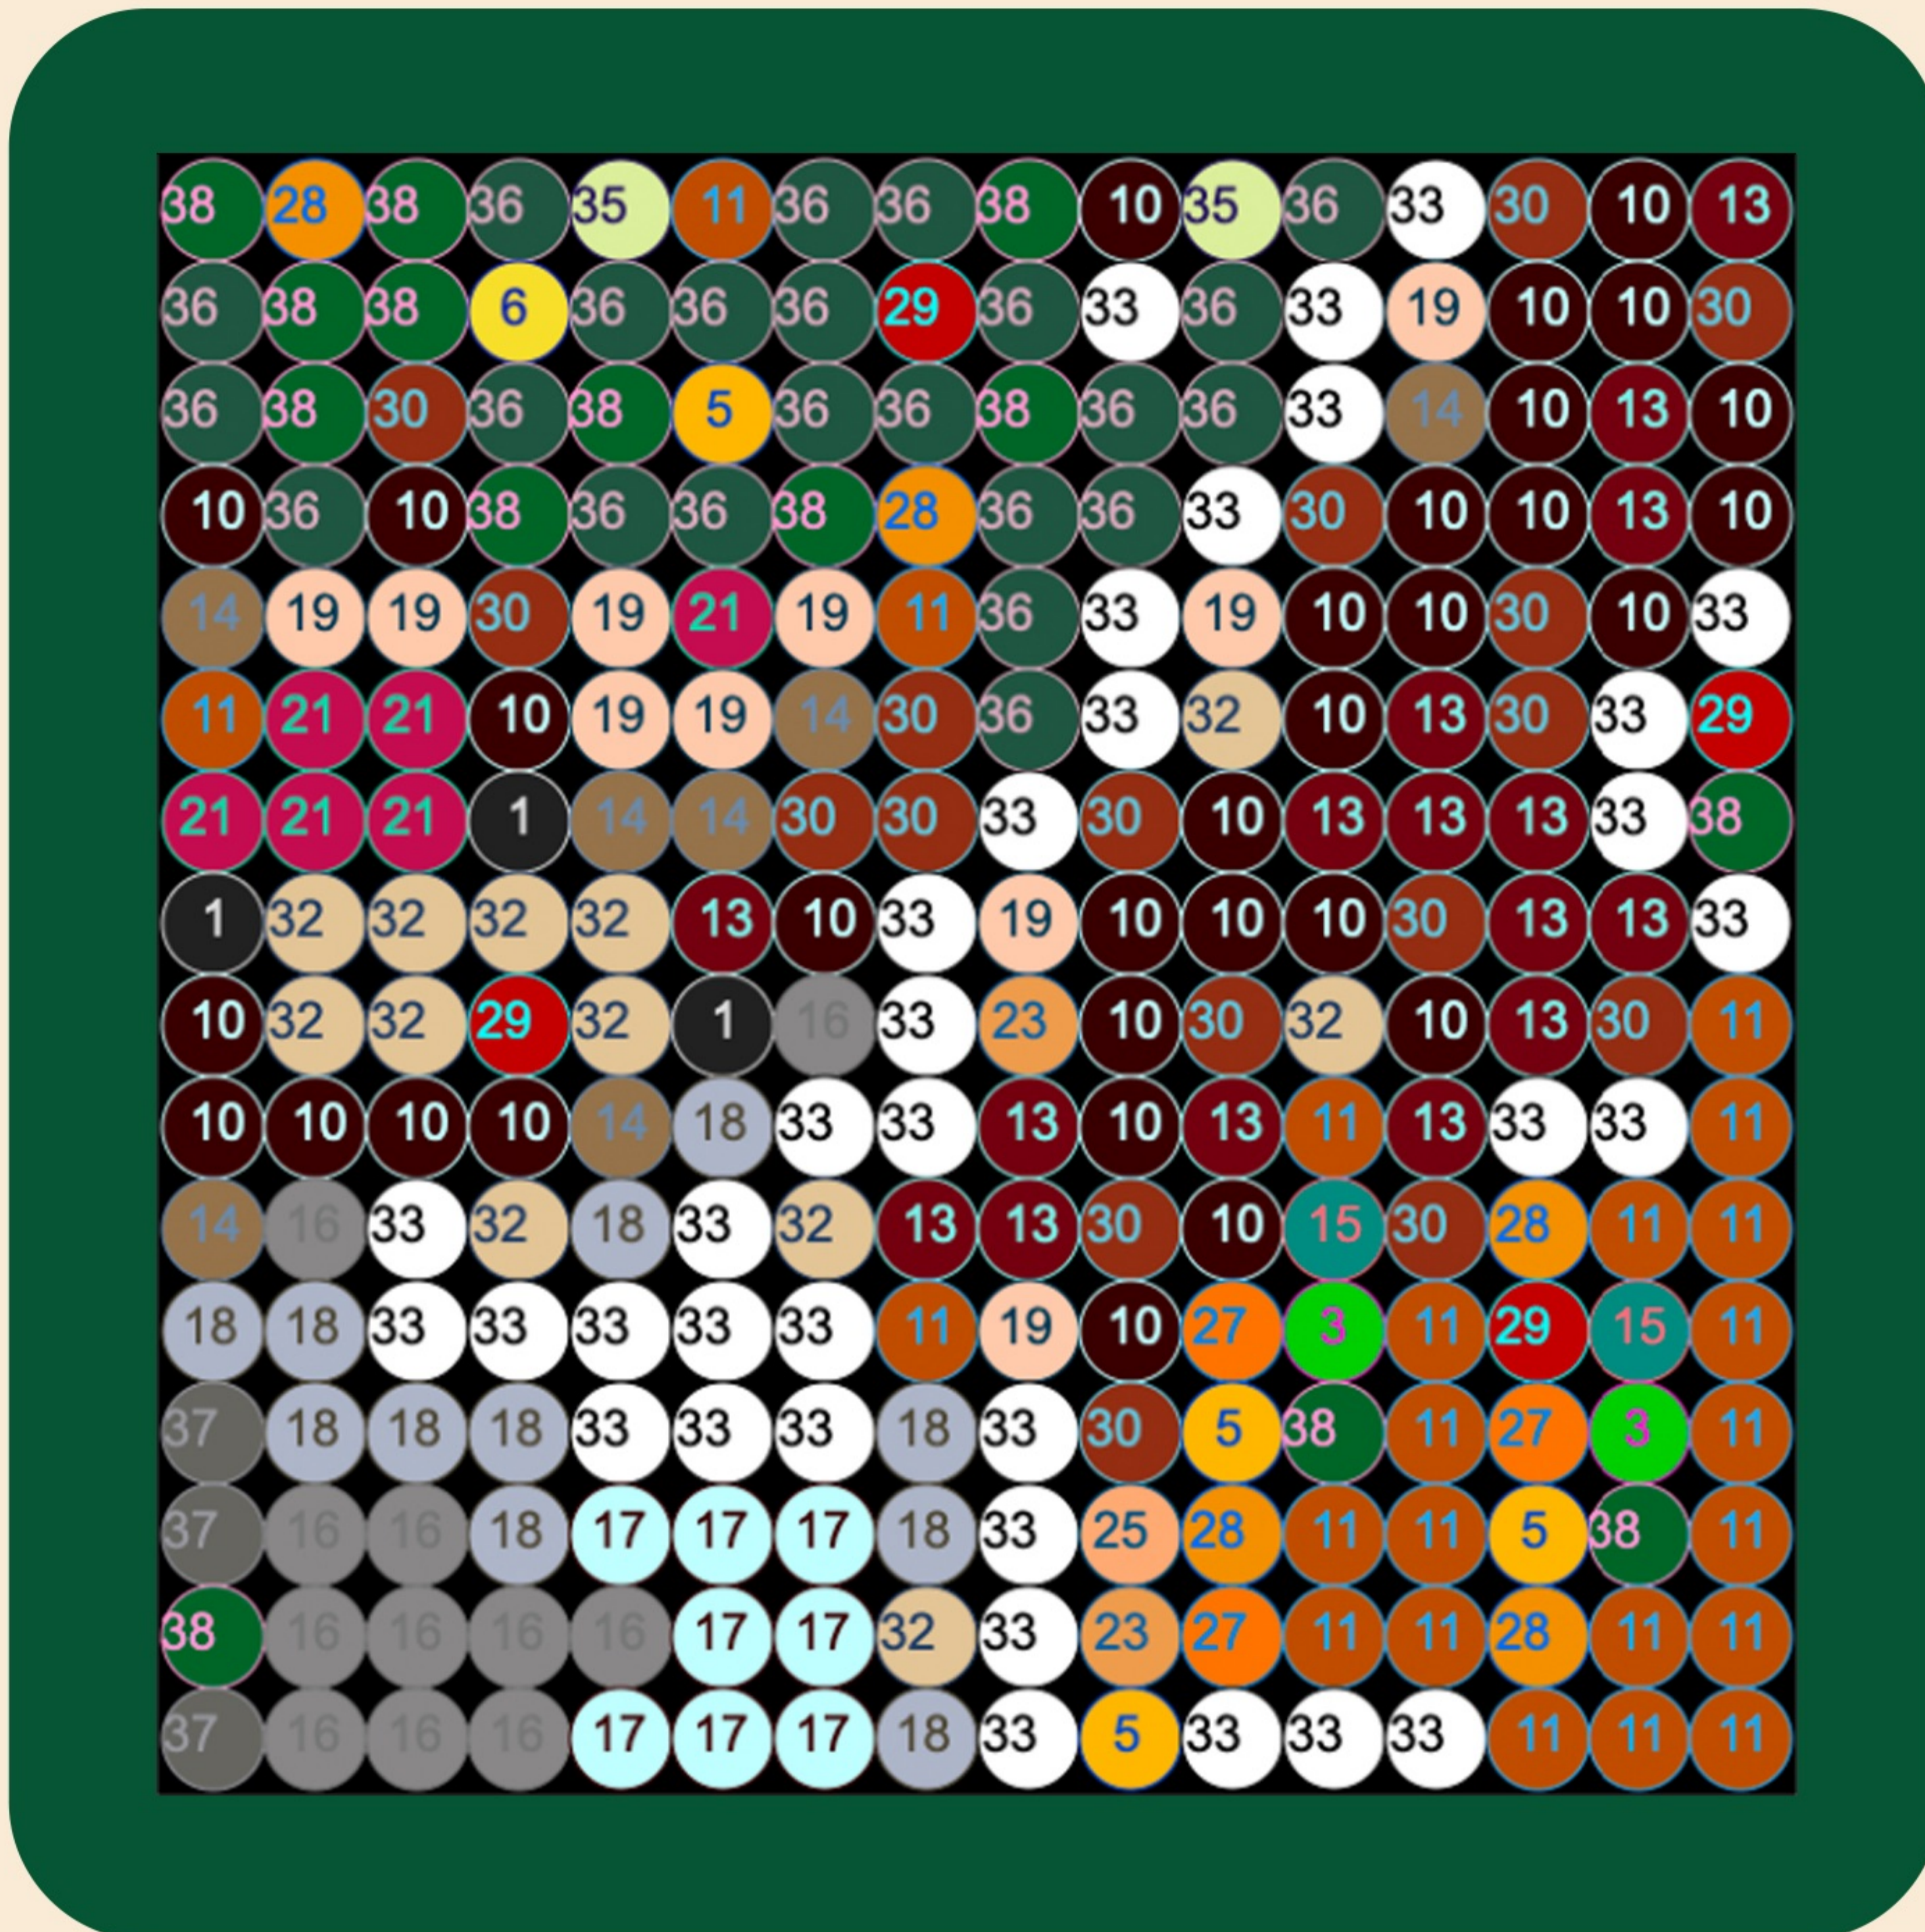

MOSAIC

SECTION 4

Material

- 1 X 3 Black
- 2 X 0 Blue
- 3 X 2 Bright Green
- 4 X 0 Bright Light Blue
- 5 X 4 Bright Light Orange
- 6 X 1 Bright Light Yellow
- 7 X 0 Coral
- 8 X 0 Dark Blue
- 9 X 0 Dark Bluish Gray
- 10 X 31 Dark Brown
- 11 X 23 Dark Orange
- 12 X 0 Dark Pink
- 13 X 16 Dark Red
- 14 X 7 Dark Tan
- 15 X 2 Dark Turquoise
- 16 X 11 Flat Silver
- 17 X 8 Light Aqua
- 18 X 11 Light Bluish Gray
- 19 X 10 Light Nougat
- 20 X 0 Lime
- 21 X 6 Magenta
- 22 X 0 Medium Azure
- 23 X 2 Medium Nougat
- 24 X 0 Neon Yellow
- 25 X 1 Nougat
- 26 X 0 Olive Green
- 27 X 3 Orange
- 28 X 5 Pearl Gold
- 29 X 4 Red
- 30 X 17 Reddish Brown
- 31 X 0 Sand Blue
- 32 X 12 Tan
- 33 X 35 White
- 34 X 0 Yellow
- 35 X 2 Yellowish Green
- 36 X 23 Dark Green
- 37 X 3 Pearl Dark Gray
- 38 X 14 Green