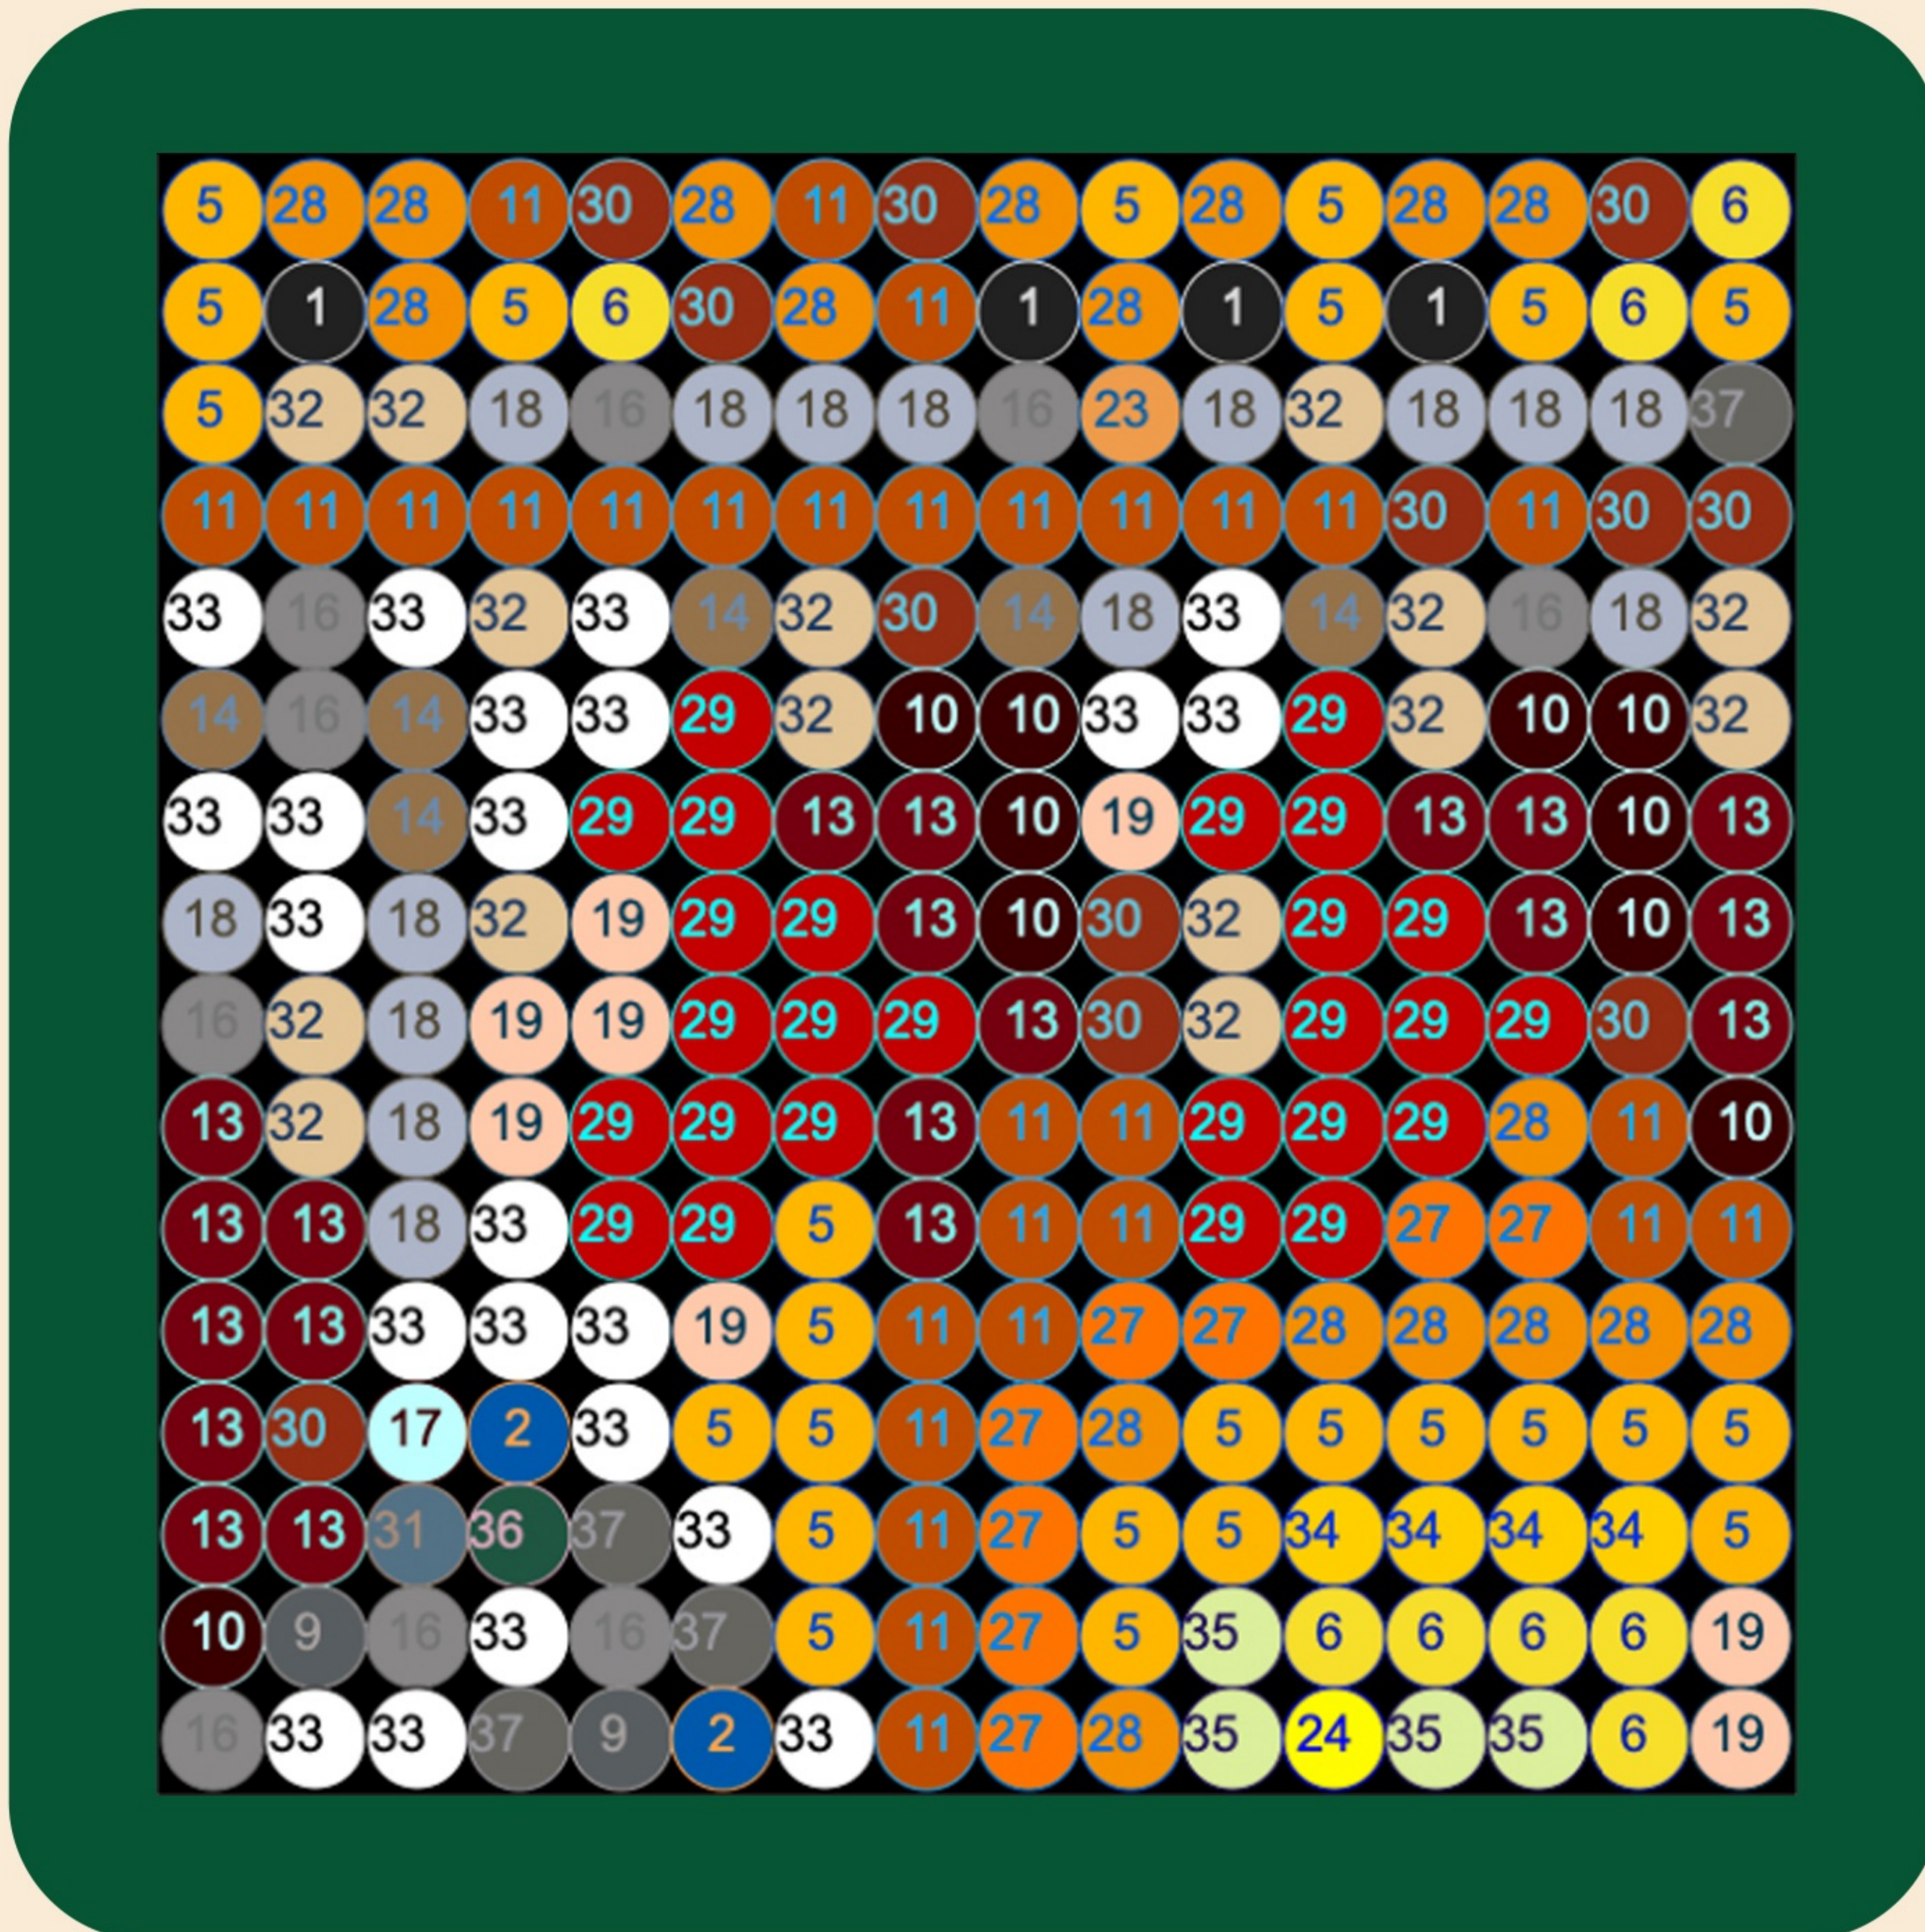

MOSAIC

SECTION 3

Material

- 1 X 4 Black
- 2 X 2 Blue
- 3 X 0 Bright Green
- 4 X 0 Bright Light Blue
- 5 X 25 Bright Light Orange
- 6 X 8 Bright Light Yellow
- 7 X 0 Coral
- 8 X 0 Dark Blue
- 9 X 2 Dark Bluish Gray
- 10 X 10 Dark Brown
- 11 X 29 Dark Orange
- 12 X 0 Dark Pink
- 13 X 20 Dark Red
- 14 X 6 Dark Tan
- 15 X 0 Dark Turquoise
- 16 X 9 Flat Silver
- 17 X 1 Light Aqua
- 18 X 15 Light Bluish Gray
- 19 X 8 Light Nougat
- 20 X 0 Lime
- 21 X 0 Magenta
- 22 X 0 Medium Azure
- 23 X 1 Medium Nougat
- 24 X 1 Neon Yellow
- 25 X 0 Nougat
- 26 X 0 Olive Green
- 27 X 8 Orange
- 28 X 18 Pearl Gold
- 29 X 26 Red
- 30 X 12 Reddish Brown
- 31 X 1 Sand Blue
- 32 X 15 Tan
- 33 X 22 White
- 34 X 4 Yellow
- 35 X 4 Yellowish Green
- 36 X 1 Dark Green
- 37 X 4 Pearl Dark Gray
- 38 X 0 Green