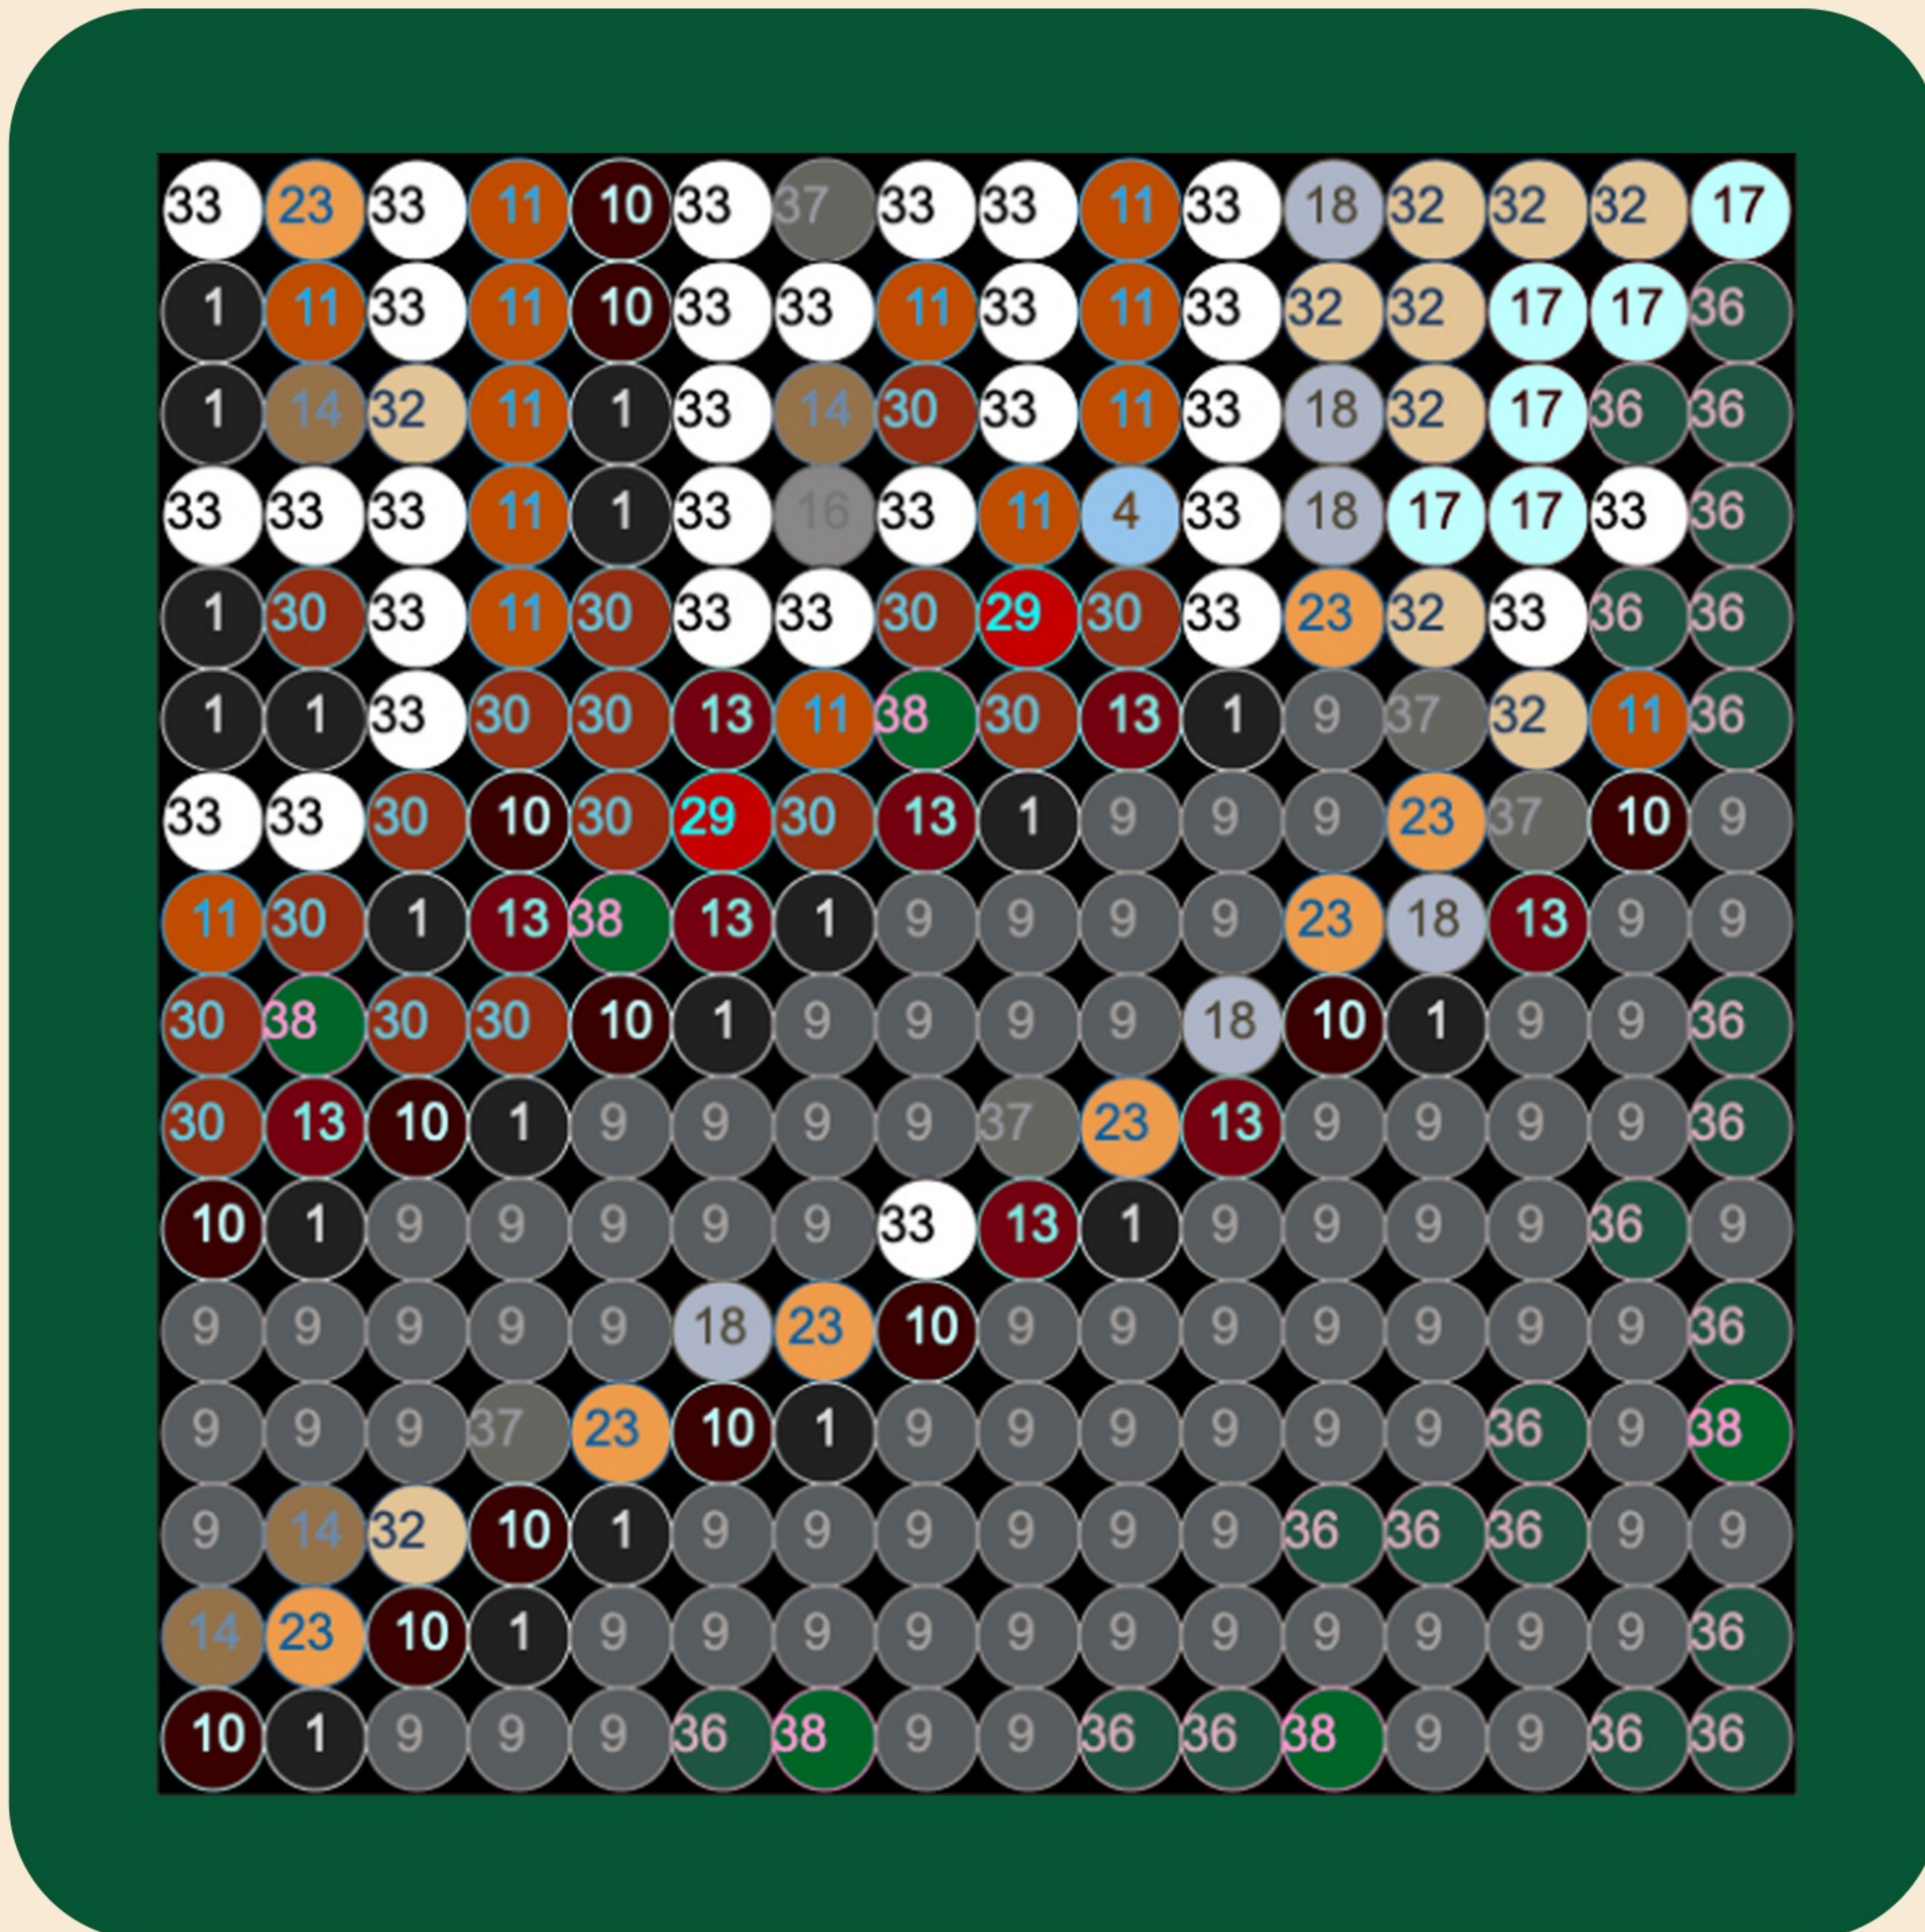

MOSAIC

SECTION 9

Material

- 1 X 20 Black
- 2 X 0 Blue
- 3 X 0 Bright Green
- 4 X 1 Bright Light Blue
- 5 X 0 Bright Light Orange
- 6 X 0 Bright Light Yellow
- 7 X 0 Coral
- 8 X 0 Dark Blue
- 9 X 84 Dark Bluish Gray
- 10 X 13 Dark Brown
- 11 X 14 Dark Orange
- 12 X 0 Dark Pink
- 13 X 9 Dark Red
- 14 X 4 Dark Tan
- 15 X 0 Dark Turquoise
- 16 X 1 Flat Silver
- 17 X 6 Light Aqua
- 18 X 6 Light Bluish Gray
- 19 X 0 Light Nougat
- 20 X 0 Lime
- 21 X 0 Magenta
- 22 X 0 Medium Azure
- 23 X 8 Medium Nougat
- 24 X 0 Neon Yellow
- 25 X 0 Nougat
- 26 X 0 Olive Green
- 27 X 0 Orange
- 28 X 0 Pearl Gold
- 29 X 2 Red
- 30 X 16 Reddish Brown
- 31 X 0 Sand Blue
- 32 X 10 Tan
- 33 X 30 White
- 34 X 0 Yellow
- 35 X 0 Yellowish Green
- 36 X 21 Dark Green
- 37 X 5 Pearl Dark Gray
- 38 X 6 Green