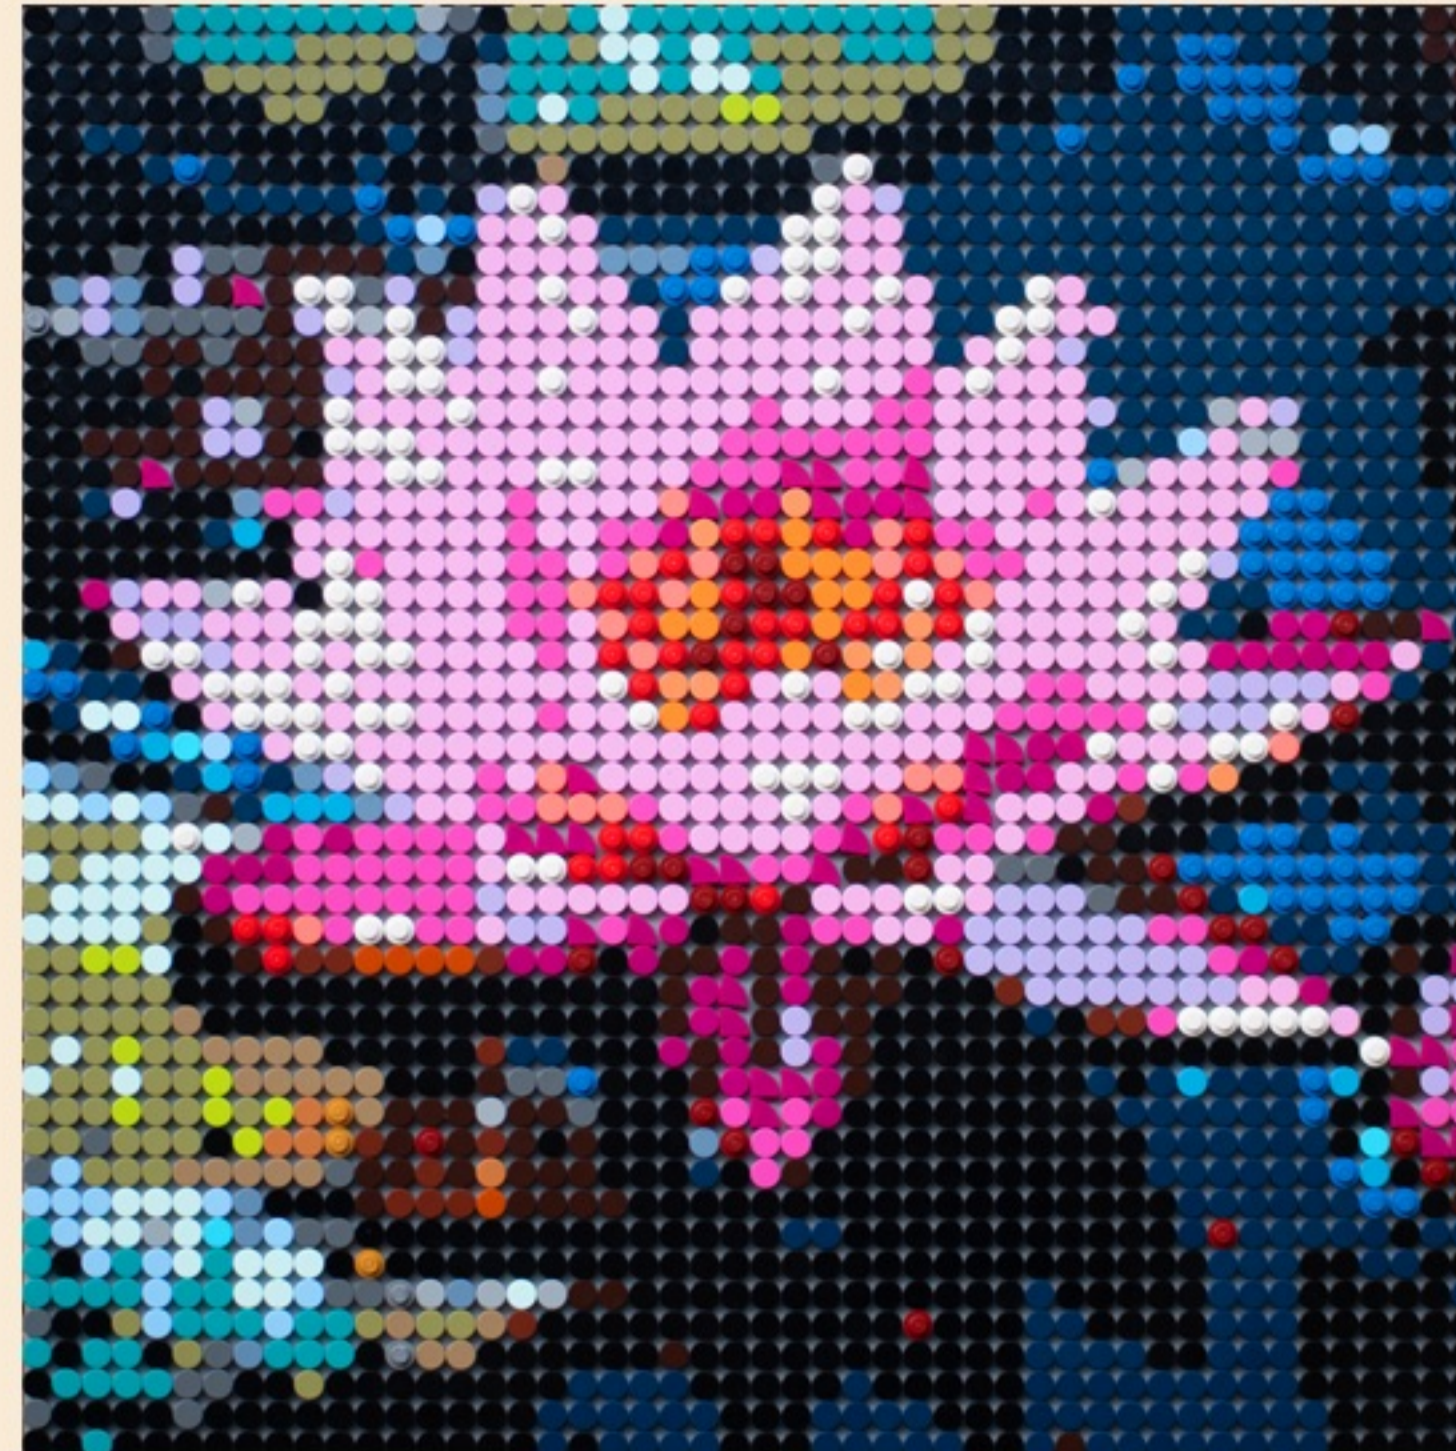

MOSAIC

**Browse our Instructions Library
for more lovely images:
traglbricks.com/mosaics**

Mosaic Monthly Subscription
BEST OFFER FOR INSTRUCTIONS:
traglbricks.com/mosaics

**We value your feedback.
Please visit:
traglbricks.com/contact**

Follow us on: **@TraglBricks**

info@traglbricks.com

TRAGLBRICKS.com