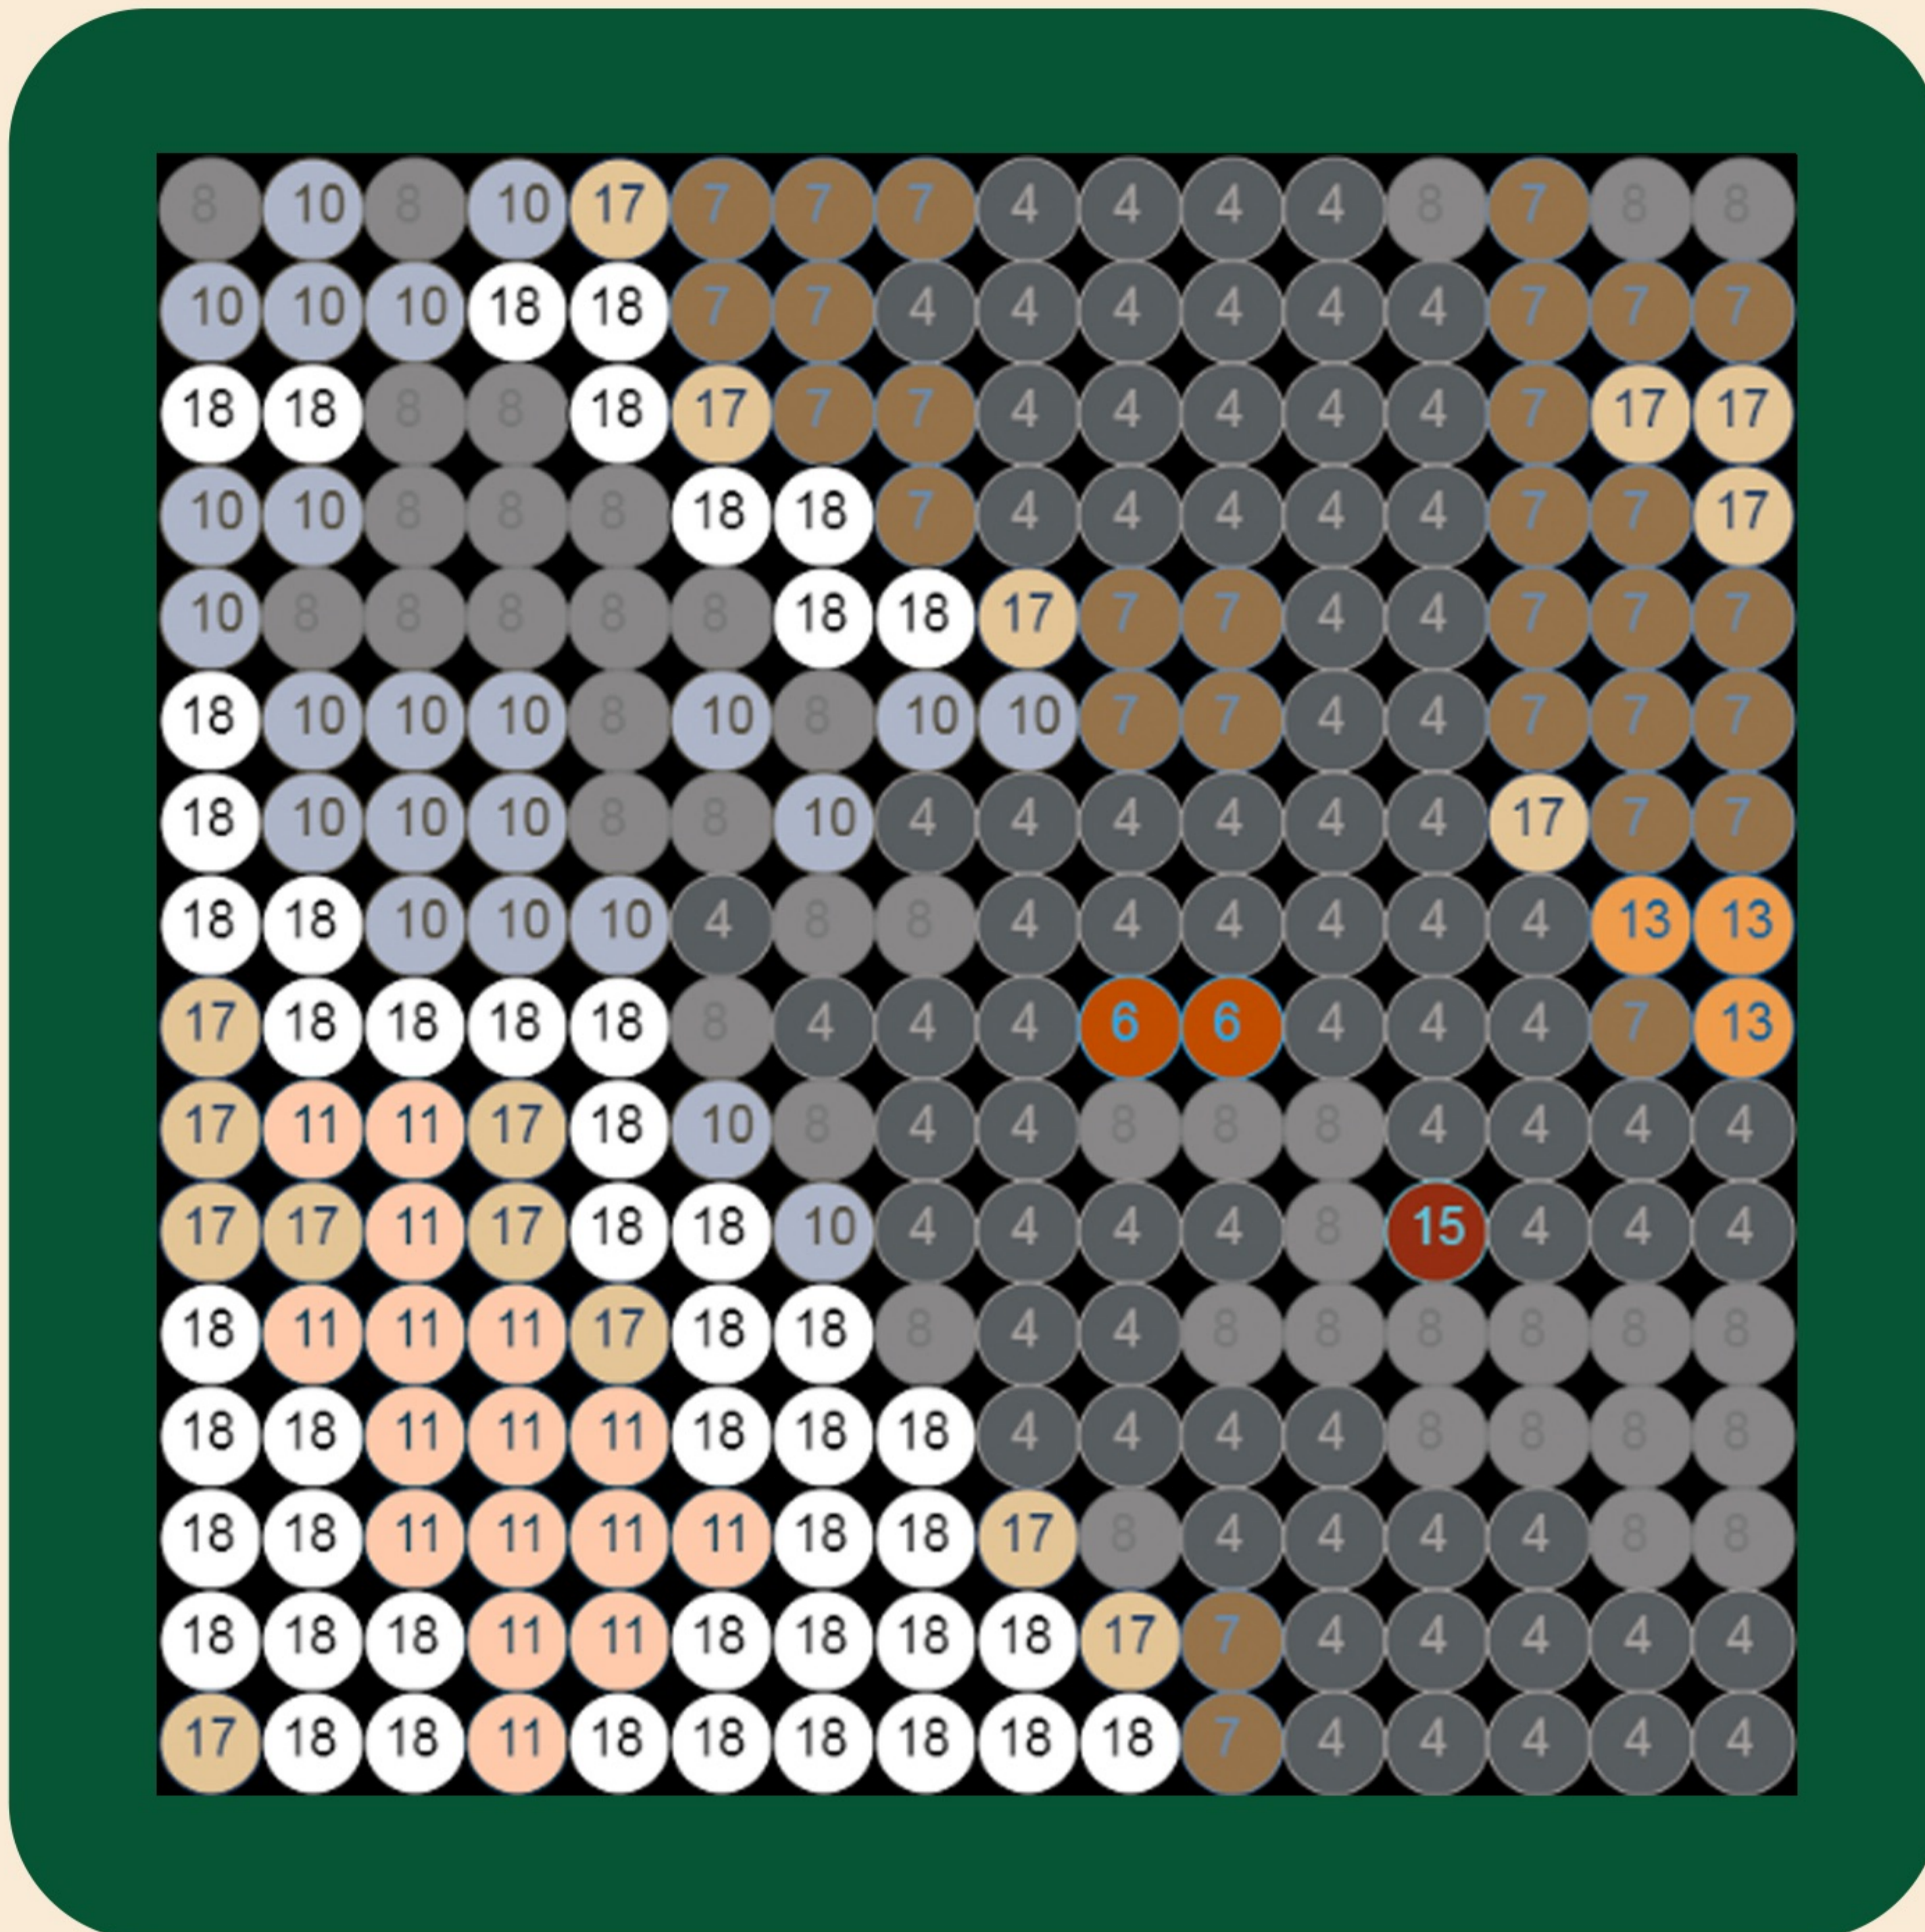

MOSAIC

SECTION 8

Material

- 1 X 0 Black
- 2 X 0 Bright Light Blue
- 3 X 0 Dark Blue
- 4 X 76 Dark Bluish Gray
- 5 X 0 Dark Brown
- 6 X 2 Dark Orange
- 7 X 30 Dark Tan
- 8 X 41 Flat Silver
- 9 X 0 Light Aqua
- 10 X 23 Light Bluish Gray
- 11 X 16 Light Nougat
- 12 X 0 Lime
- 13 X 3 Medium Nougat
- 14 X 0 Olive Green
- 15 X 1 Reddish Brown
- 16 X 0 Sand Blue
- 17 X 17 Tan
- 18 X 47 White
- 19 X 0 Yellowish Green