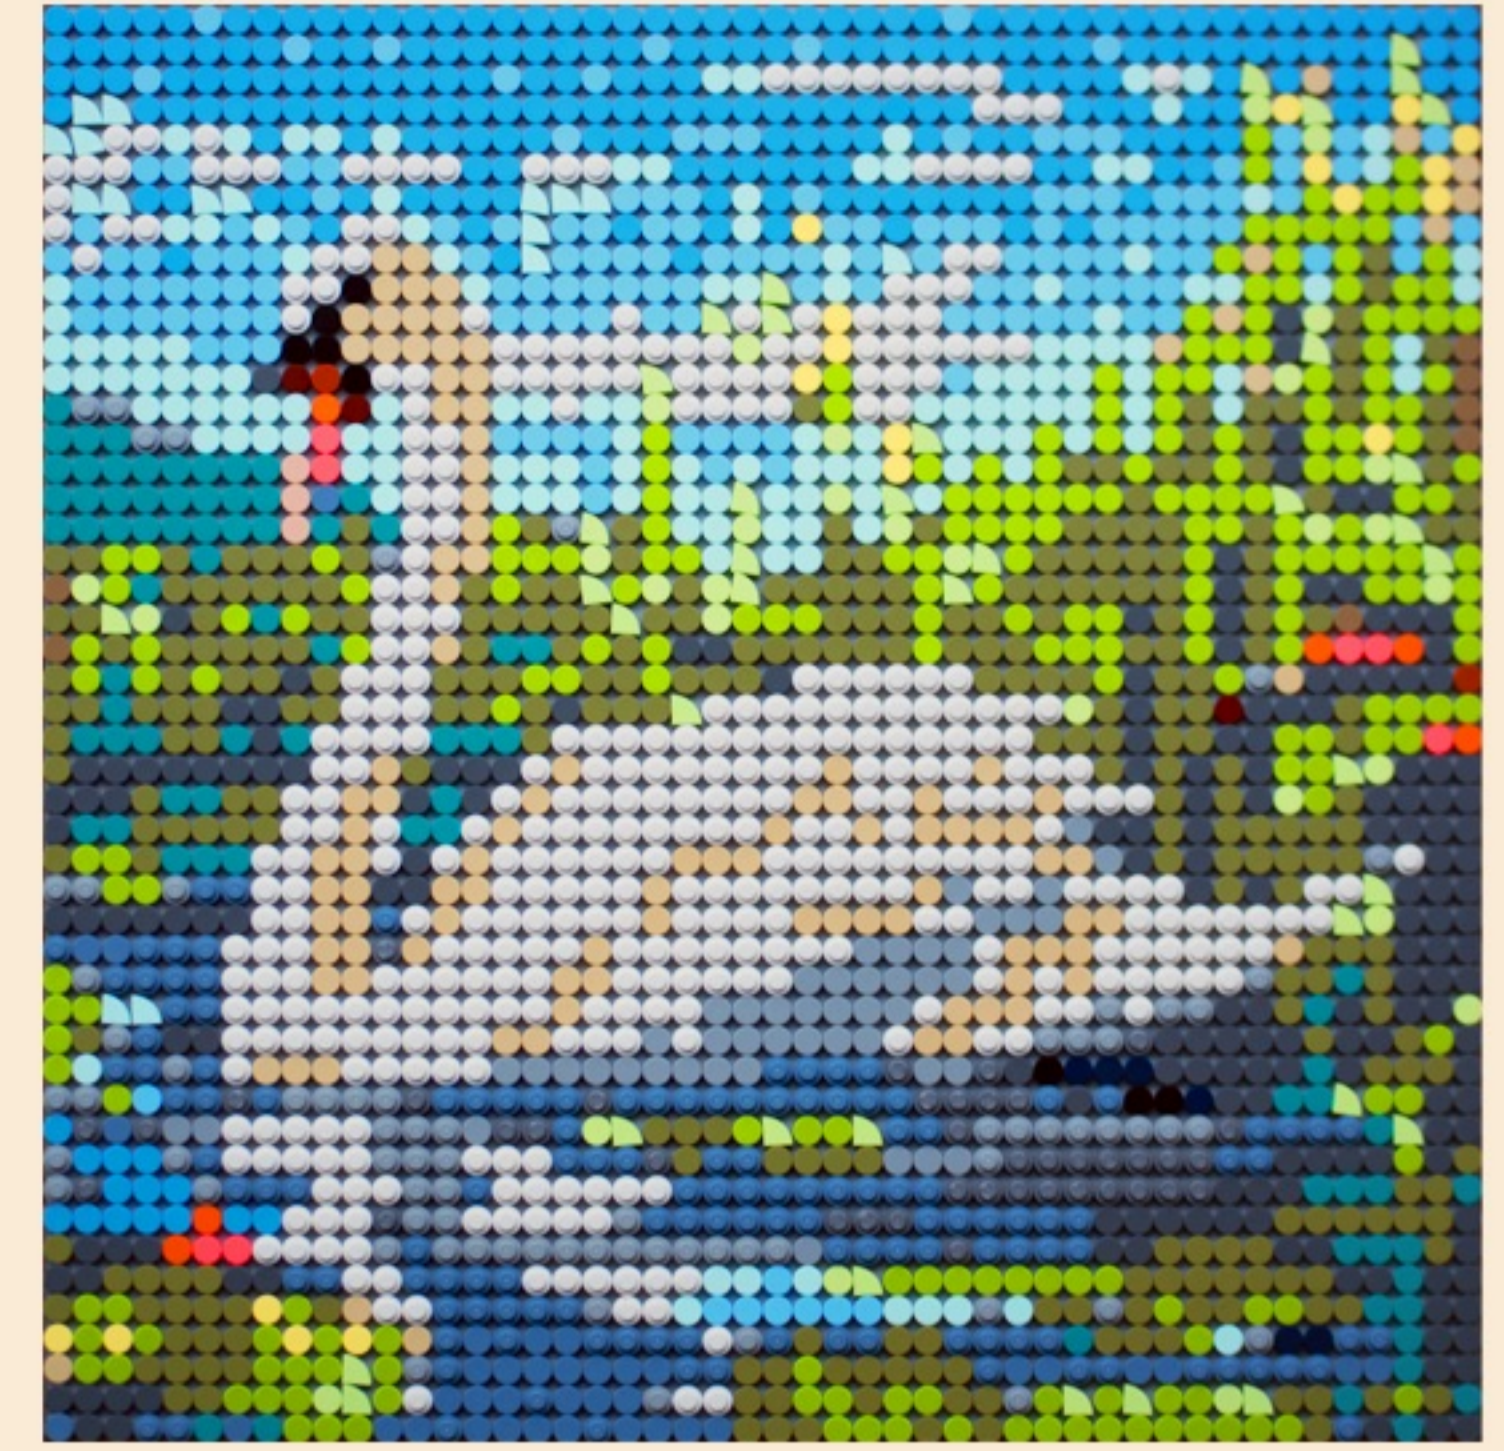

MOSAIC

**Browse our Instructions Library
for more lovely images:
traglbricks.com/mosaics**

Mosaic Monthly Subscription
BEST OFFER FOR INSTRUCTIONS:
traglbricks.com/mosaics

**We value your feedback.
Please visit:
traglbricks.com/contact**

Follow us on: **@TraglBricks**

info@traglbricks.com

TRAGLBRICKS.com