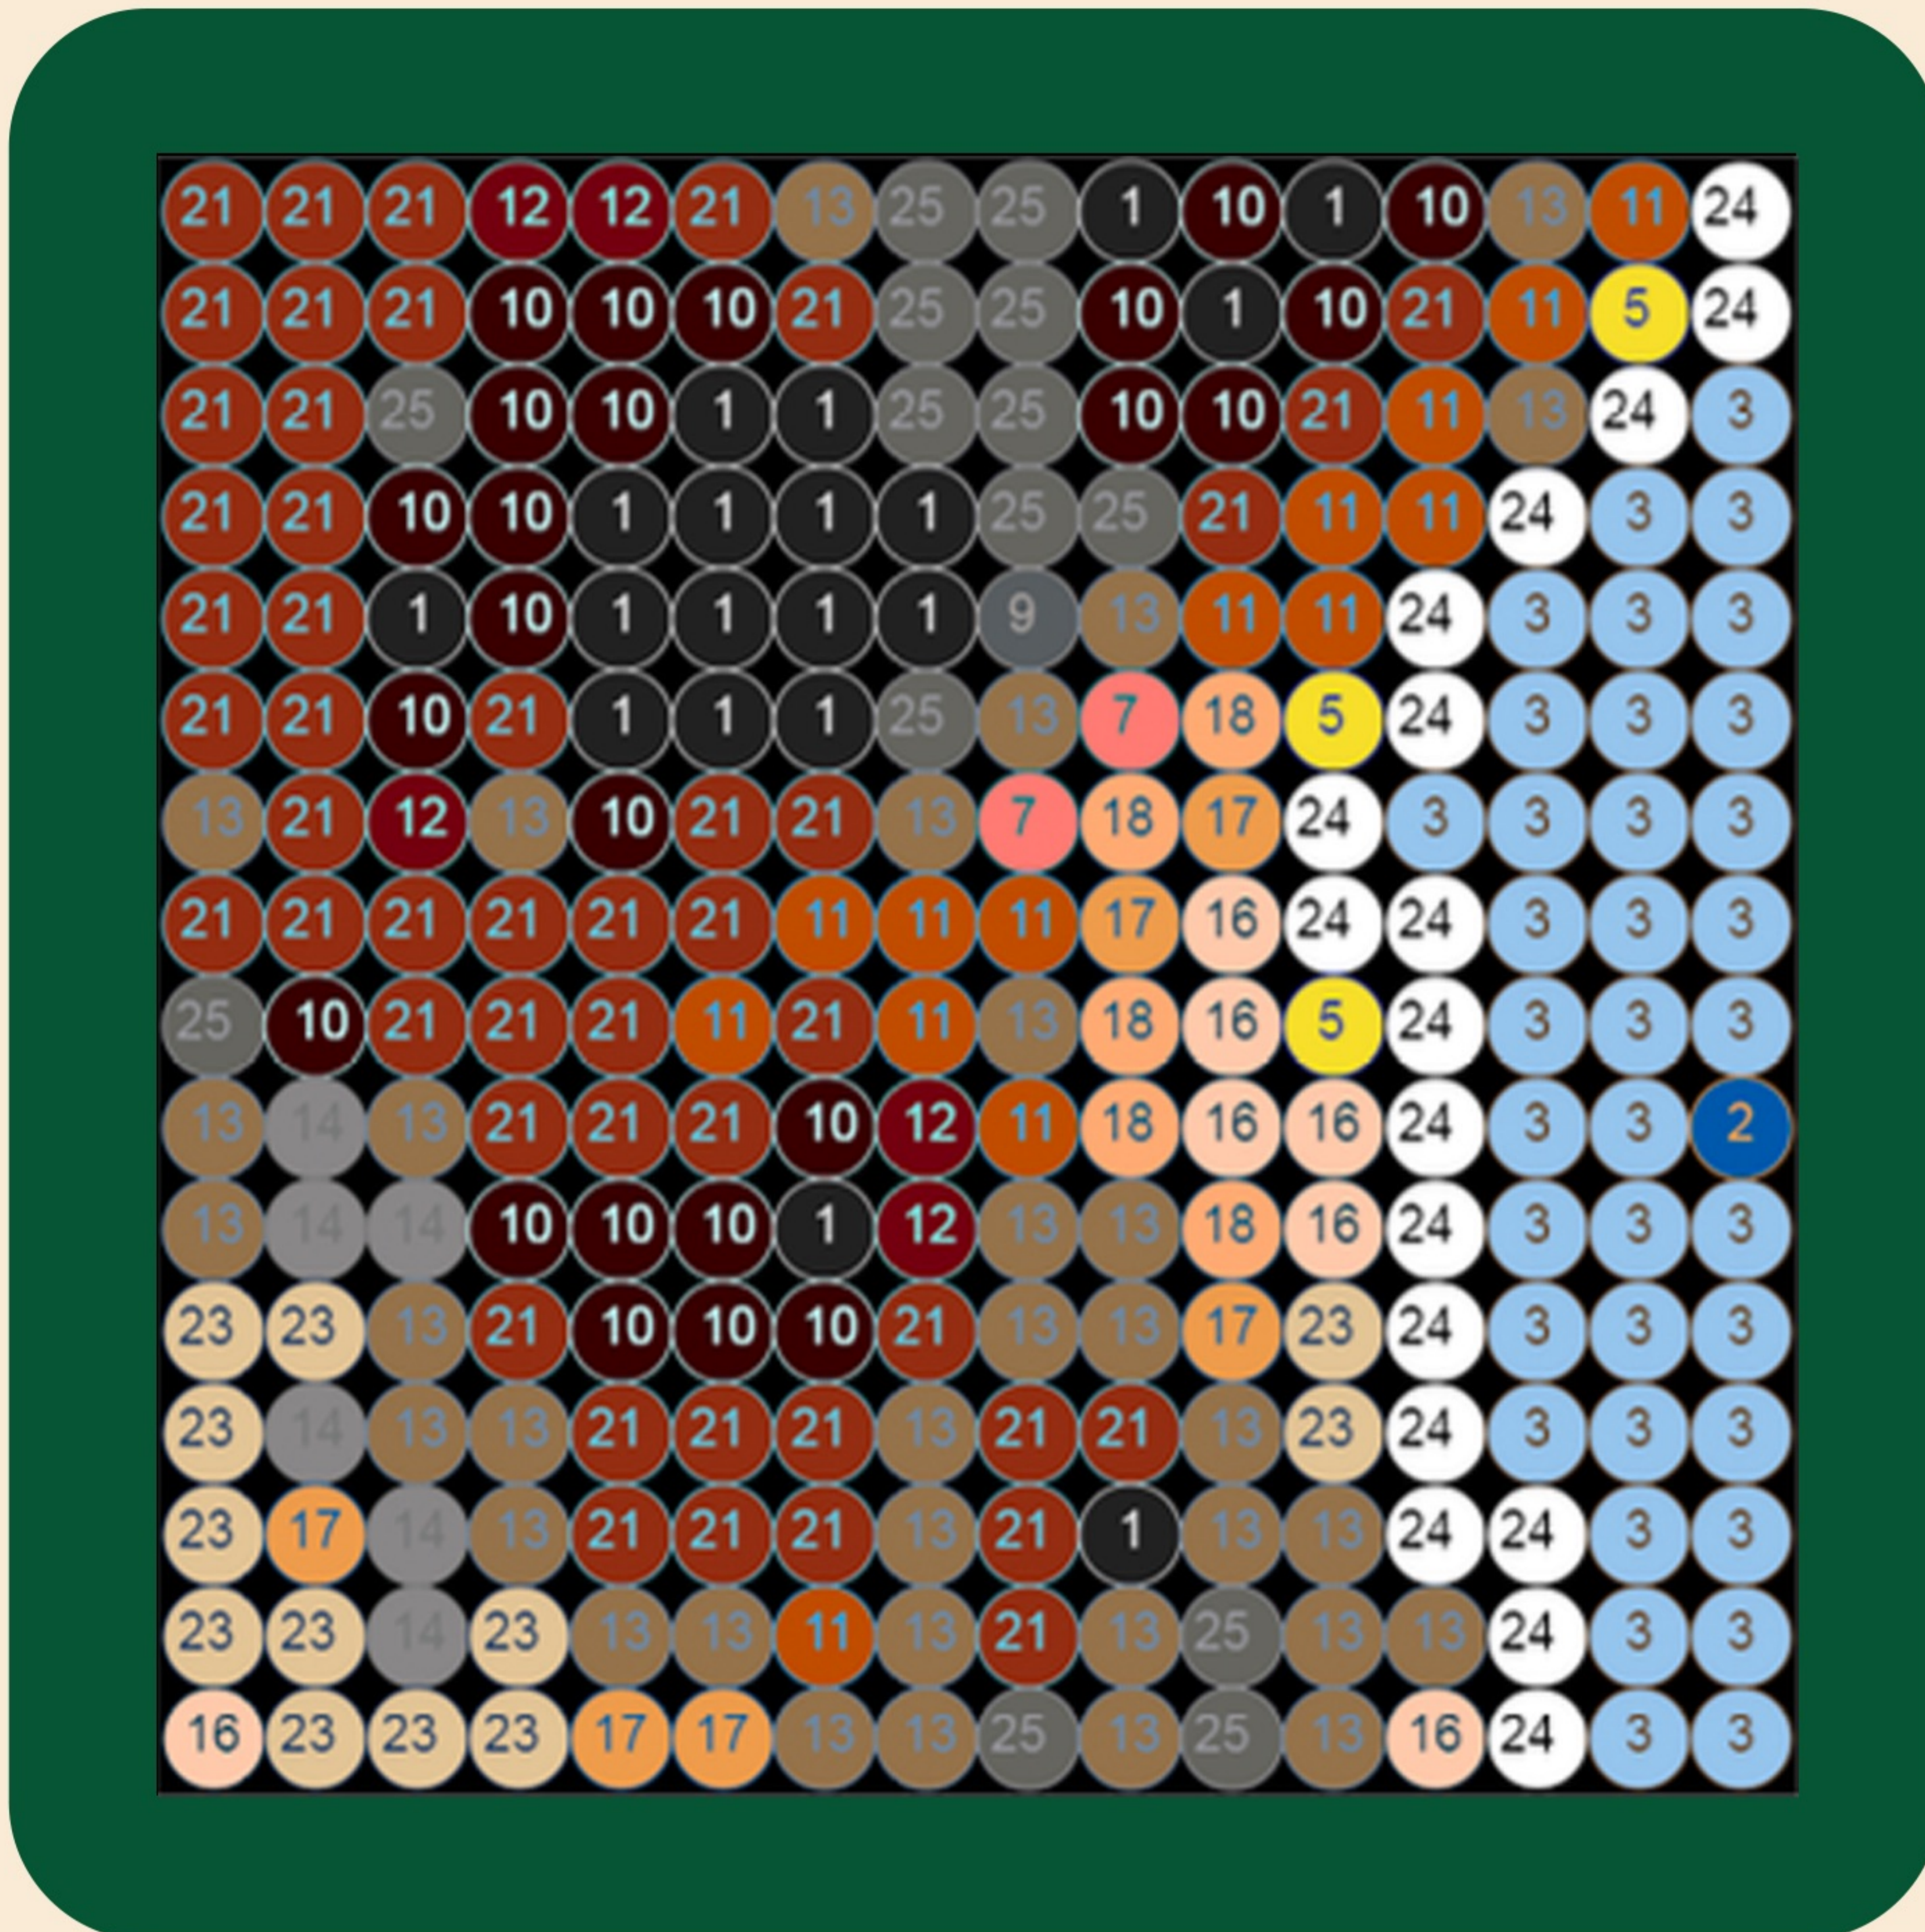

MOSAIC

SECTION 7

Material

- 1 X 36 Black
- 2 X 3 Blue
- 3 X 86 Bright Light Blue
- 4 X 0 Bright Light Orange
- 5 X 1 Bright Light Yellow
- 6 X 0 Bright Pink
- 7 X 0 Coral
- 8 X 0 Dark Blue
- 9 X 4 Dark Bluish Gray
- 10 X 30 Dark Brown
- 11 X 0 Dark Orange
- 12 X 7 Dark Red
- 13 X 24 Dark Tan
- 14 X 1 Flat Silver
- 15 X 2 Light Bluish Gray
- 16 X 0 Light Nougat
- 17 X 2 Medium Nougat
- 18 X 1 Nougat
- 19 X 0 Olive Green
- 20 X 0 Orange
- 21 X 25 Reddish Brown
- 22 X 0 Sand Blue
- 23 X 5 Tan
- 24 X 18 White
- 25 X 11 Pearl Dark Gray

MOSAIC

SECTION 8

Material

- 1 X 14 Black
- 2 X 0 Blue
- 3 X 0 Bright Light Blue
- 4 X 0 Bright Light Orange
- 5 X 0 Bright Light Yellow
- 6 X 0 Bright Pink
- 7 X 0 Coral
- 8 X 0 Dark Blue
- 9 X 17 Dark Bluish Gray
- 10 X 1 Dark Brown
- 11 X 0 Dark Orange
- 12 X 0 Dark Red
- 13 X 82 Dark Tan
- 14 X 20 Flat Silver
- 15 X 8 Light Bluish Gray
- 16 X 6 Light Nougat
- 17 X 1 Medium Nougat
- 18 X 1 Nougat
- 19 X 1 Olive Green
- 20 X 0 Orange
- 21 X 13 Reddish Brown
- 22 X 0 Sand Blue
- 23 X 48 Tan
- 24 X 27 White
- 25 X 17 Pearl Dark Gray

MOSAIC

SECTION 9

Material

- 1 X 19 Black
- 2 X 1 Blue
- 3 X 36 Bright Light Blue
- 4 X 0 Bright Light Orange
- 5 X 3 Bright Light Yellow
- 6 X 0 Bright Pink
- 7 X 2 Coral
- 8 X 0 Dark Blue
- 9 X 1 Dark Bluish Gray
- 10 X 24 Dark Brown
- 11 X 14 Dark Orange
- 12 X 5 Dark Red
- 13 X 35 Dark Tan
- 14 X 6 Flat Silver
- 15 X 0 Light Bluish Gray
- 16 X 7 Light Nougat
- 17 X 6 Medium Nougat
- 18 X 5 Nougat
- 19 X 0 Olive Green
- 20 X 0 Orange
- 21 X 48 Reddish Brown
- 22 X 0 Sand Blue
- 23 X 12 Tan
- 24 X 18 White
- 25 X 14 Pearl Dark Gray