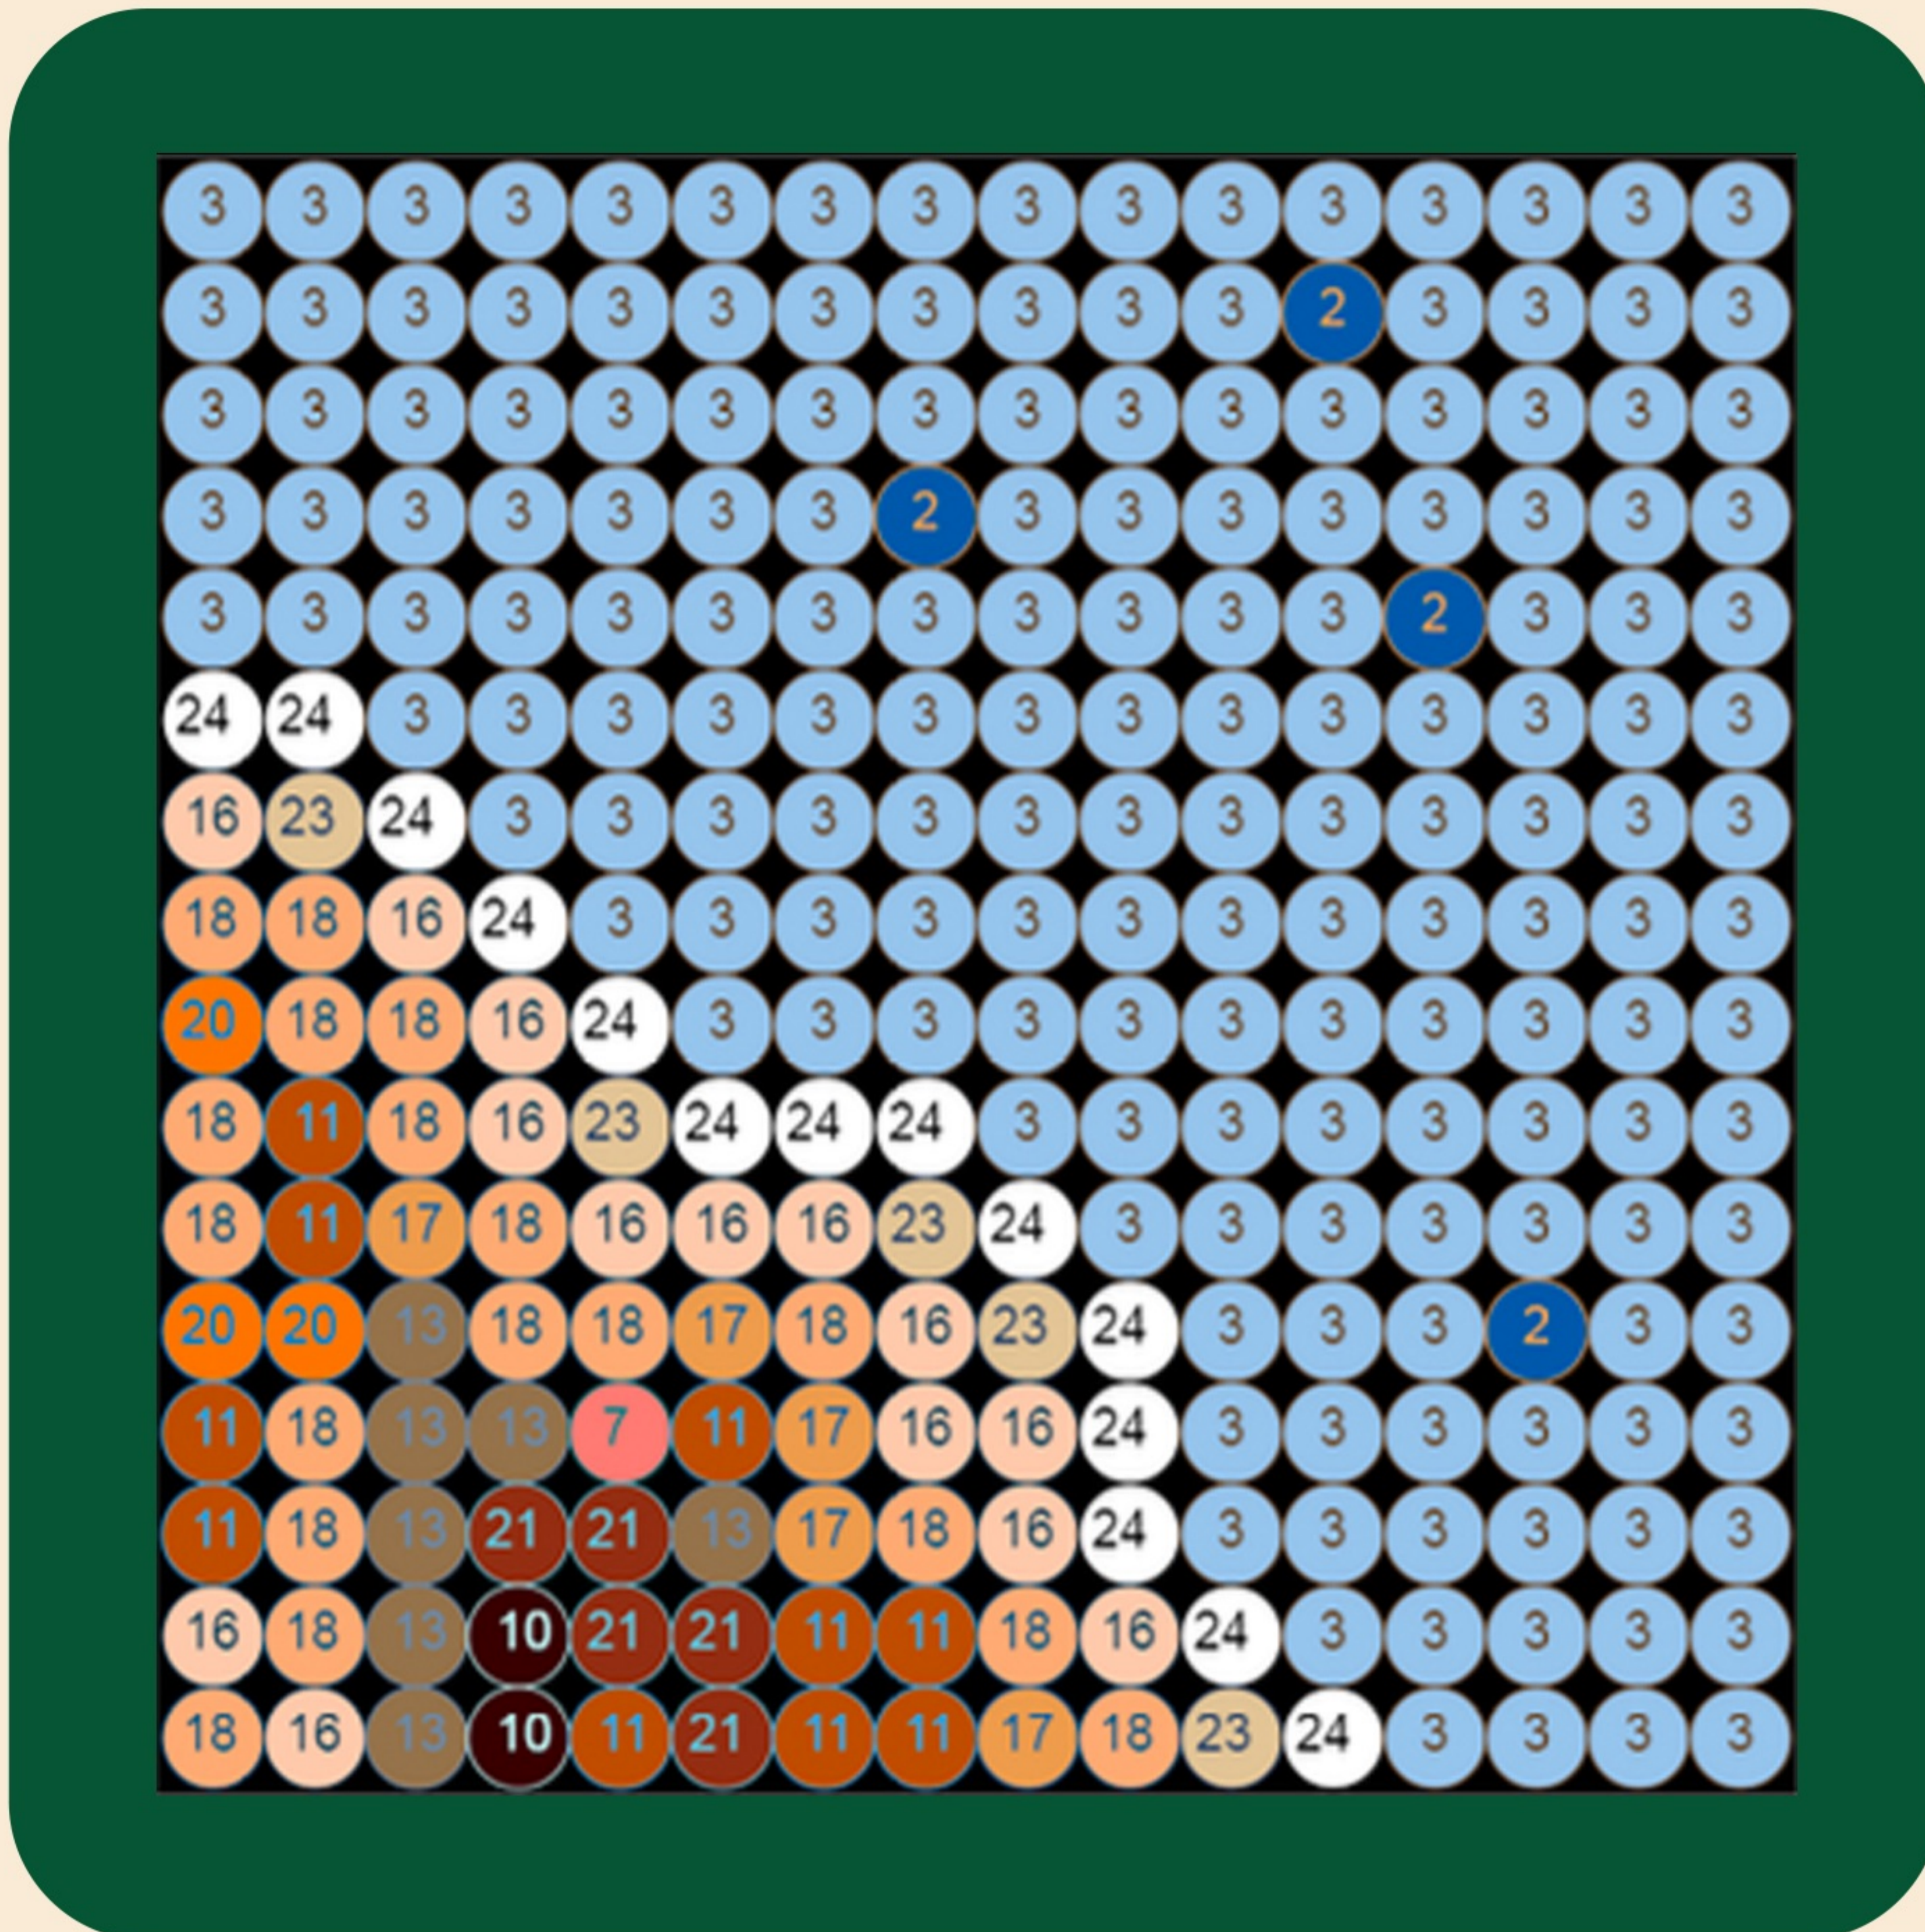

MOSAIC

SECTION 3

Material

- 1 X 0 Black
- 2 X 4 Blue
- 3 X 168 Bright Light Blue
- 4 X 0 Bright Light Orange
- 5 X 0 Bright Light Yellow
- 6 X 0 Bright Pink
- 7 X 1 Coral
- 8 X 0 Dark Blue
- 9 X 0 Dark Bluish Gray
- 10 X 2 Dark Brown
- 11 X 10 Dark Orange
- 12 X 0 Dark Red
- 13 X 7 Dark Tan
- 14 X 0 Flat Silver
- 15 X 0 Light Bluish Gray
- 16 X 14 Light Nougat
- 17 X 5 Medium Nougat
- 18 X 18 Nougat
- 19 X 0 Olive Green
- 20 X 3 Orange
- 21 X 5 Reddish Brown
- 22 X 0 Sand Blue
- 23 X 5 Tan
- 24 X 14 White
- 25 X 0 Pearl Dark Gray