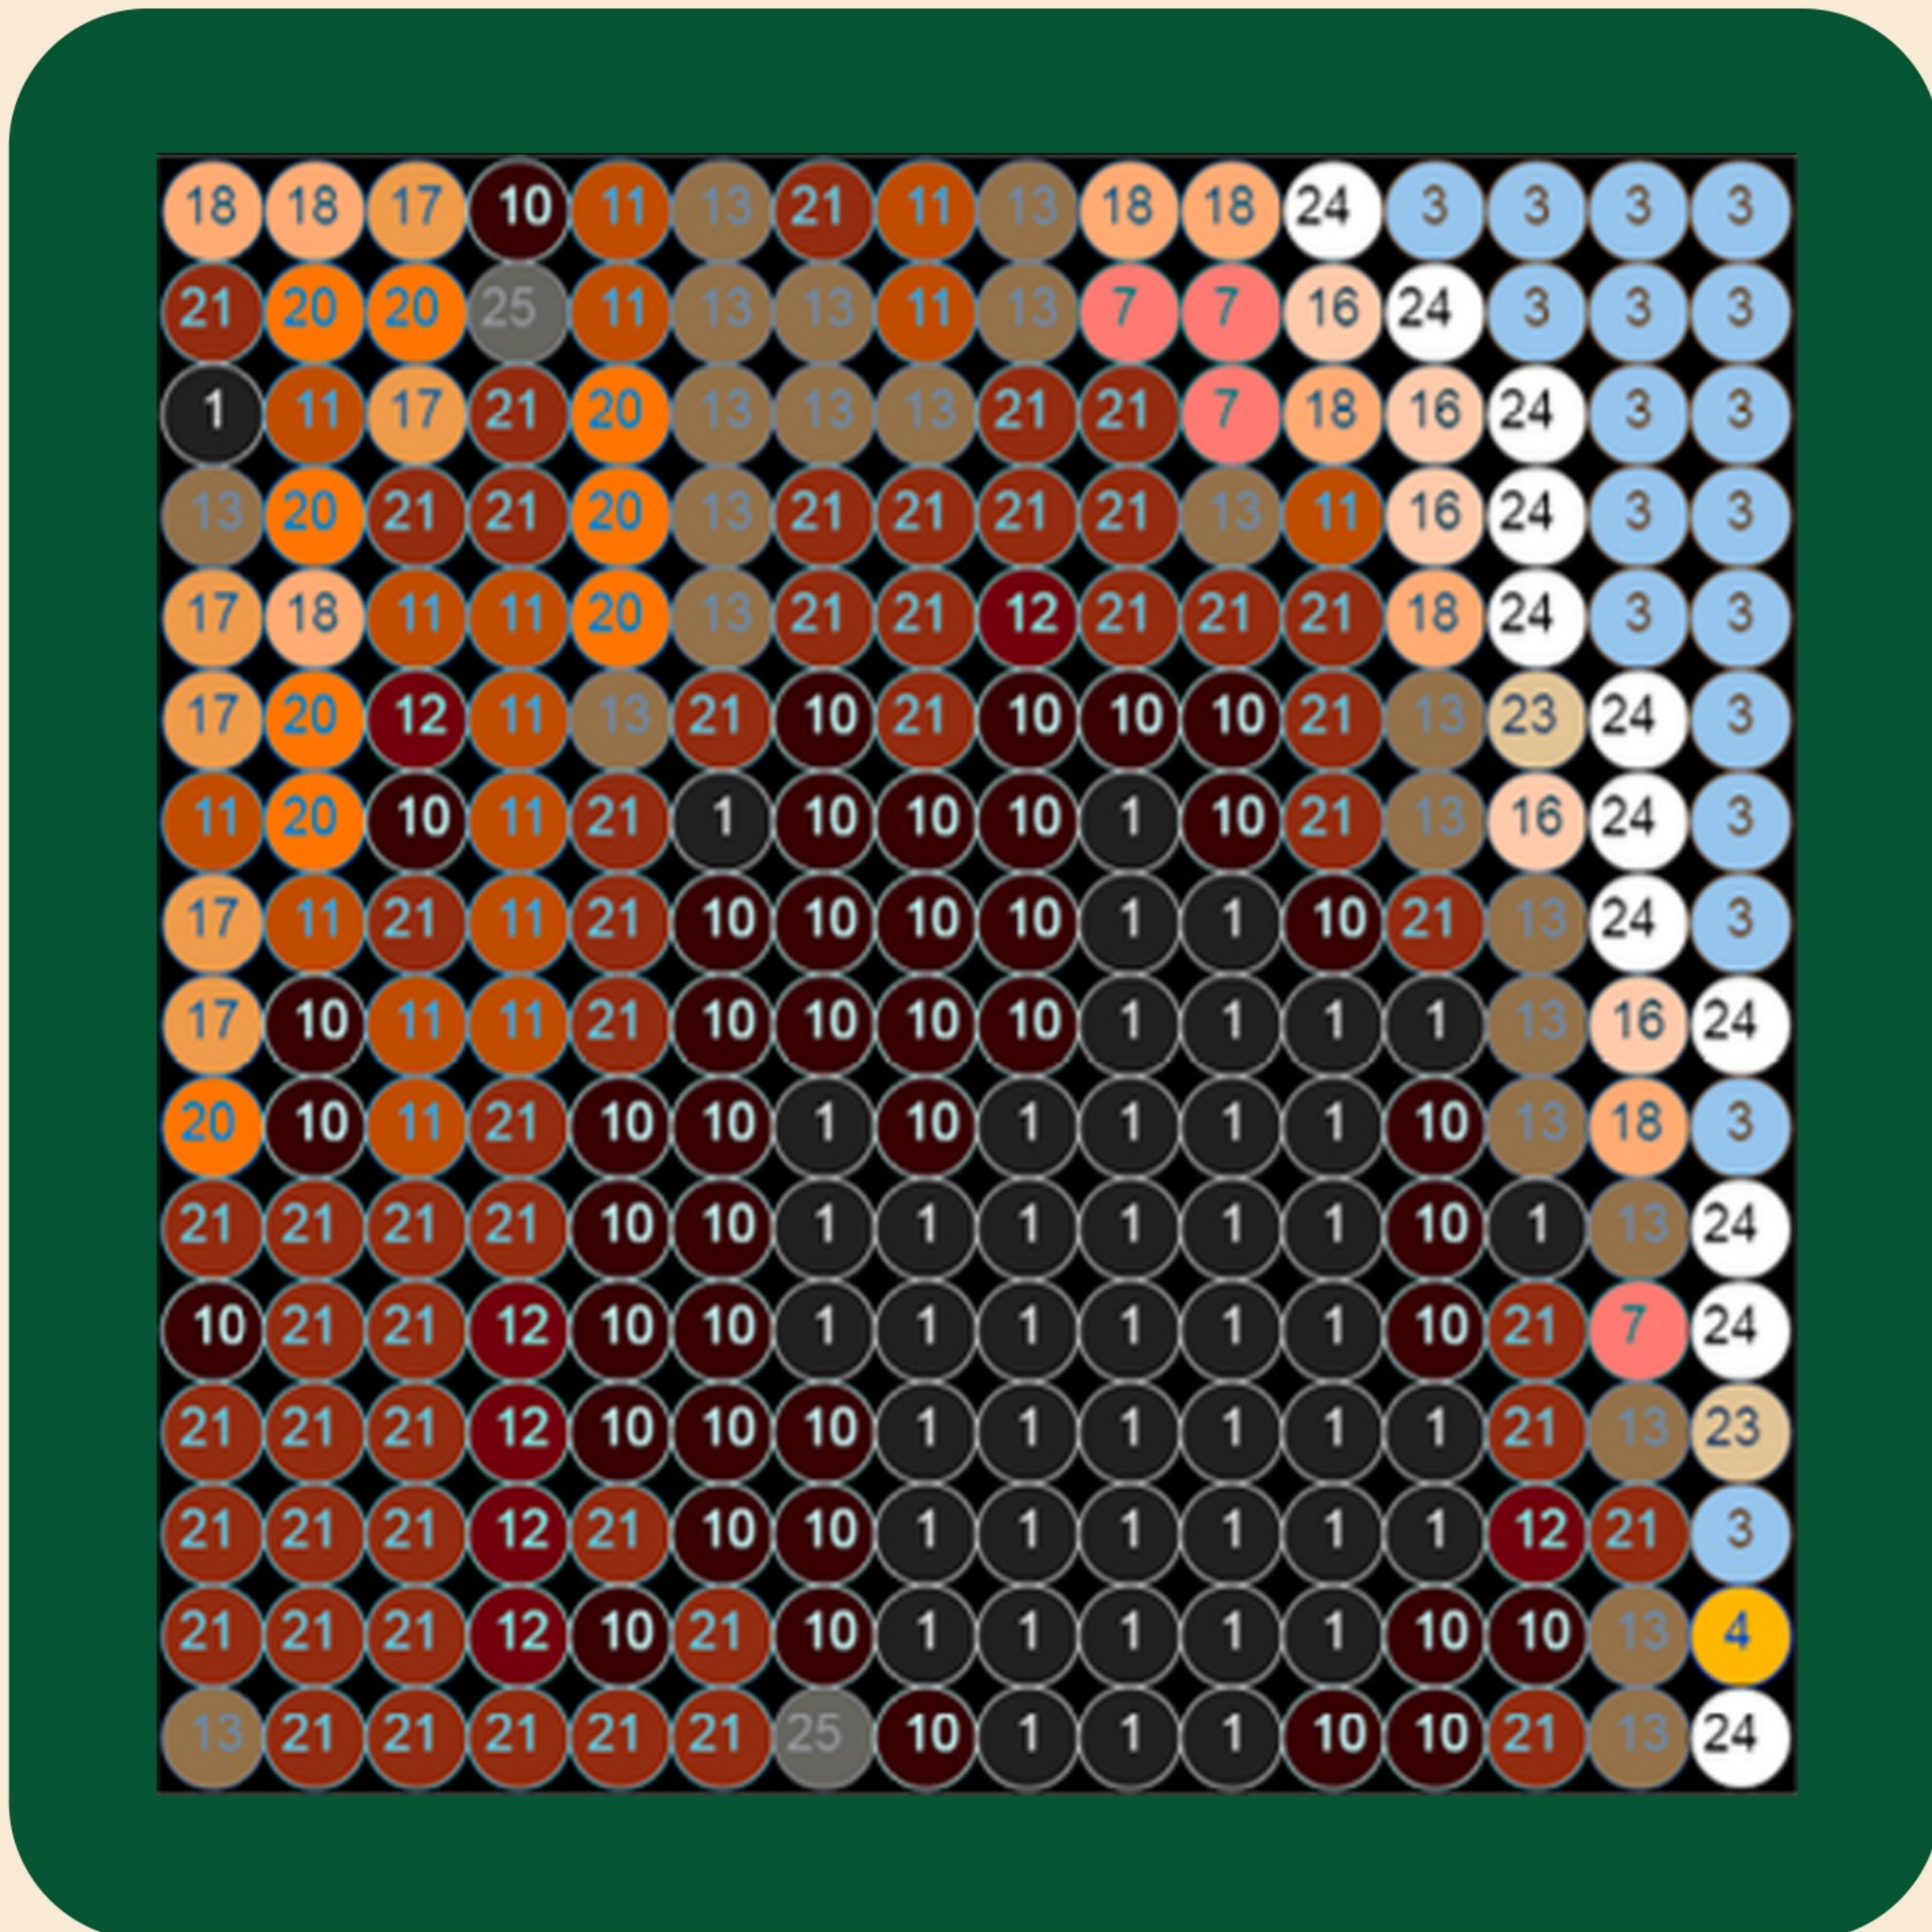

MOSAIC

SECTION 6

Material

- 1 X 47 Black
- 2 X 0 Blue
- 3 X 18 Bright Light Blue
- 4 X 1 Bright Light Orange
- 5 X 0 Bright Light Yellow
- 6 X 0 Bright Pink
- 7 X 4 Coral
- 8 X 0 Dark Blue
- 9 X 0 Dark Bluish Gray
- 10 X 44 Dark Brown
- 11 X 16 Dark Orange
- 12 X 7 Dark Red
- 13 X 23 Dark Tan
- 14 X 0 Flat Silver
- 15 X 0 Light Bluish Gray
- 16 X 5 Light Nougat
- 17 X 6 Medium Nougat
- 18 X 8 Nougat
- 19 X 0 Olive Green
- 20 X 9 Orange
- 21 X 52 Reddish Brown
- 22 X 0 Sand Blue
- 23 X 2 Tan
- 24 X 12 White
- 25 X 2 Pearl Dark Gray