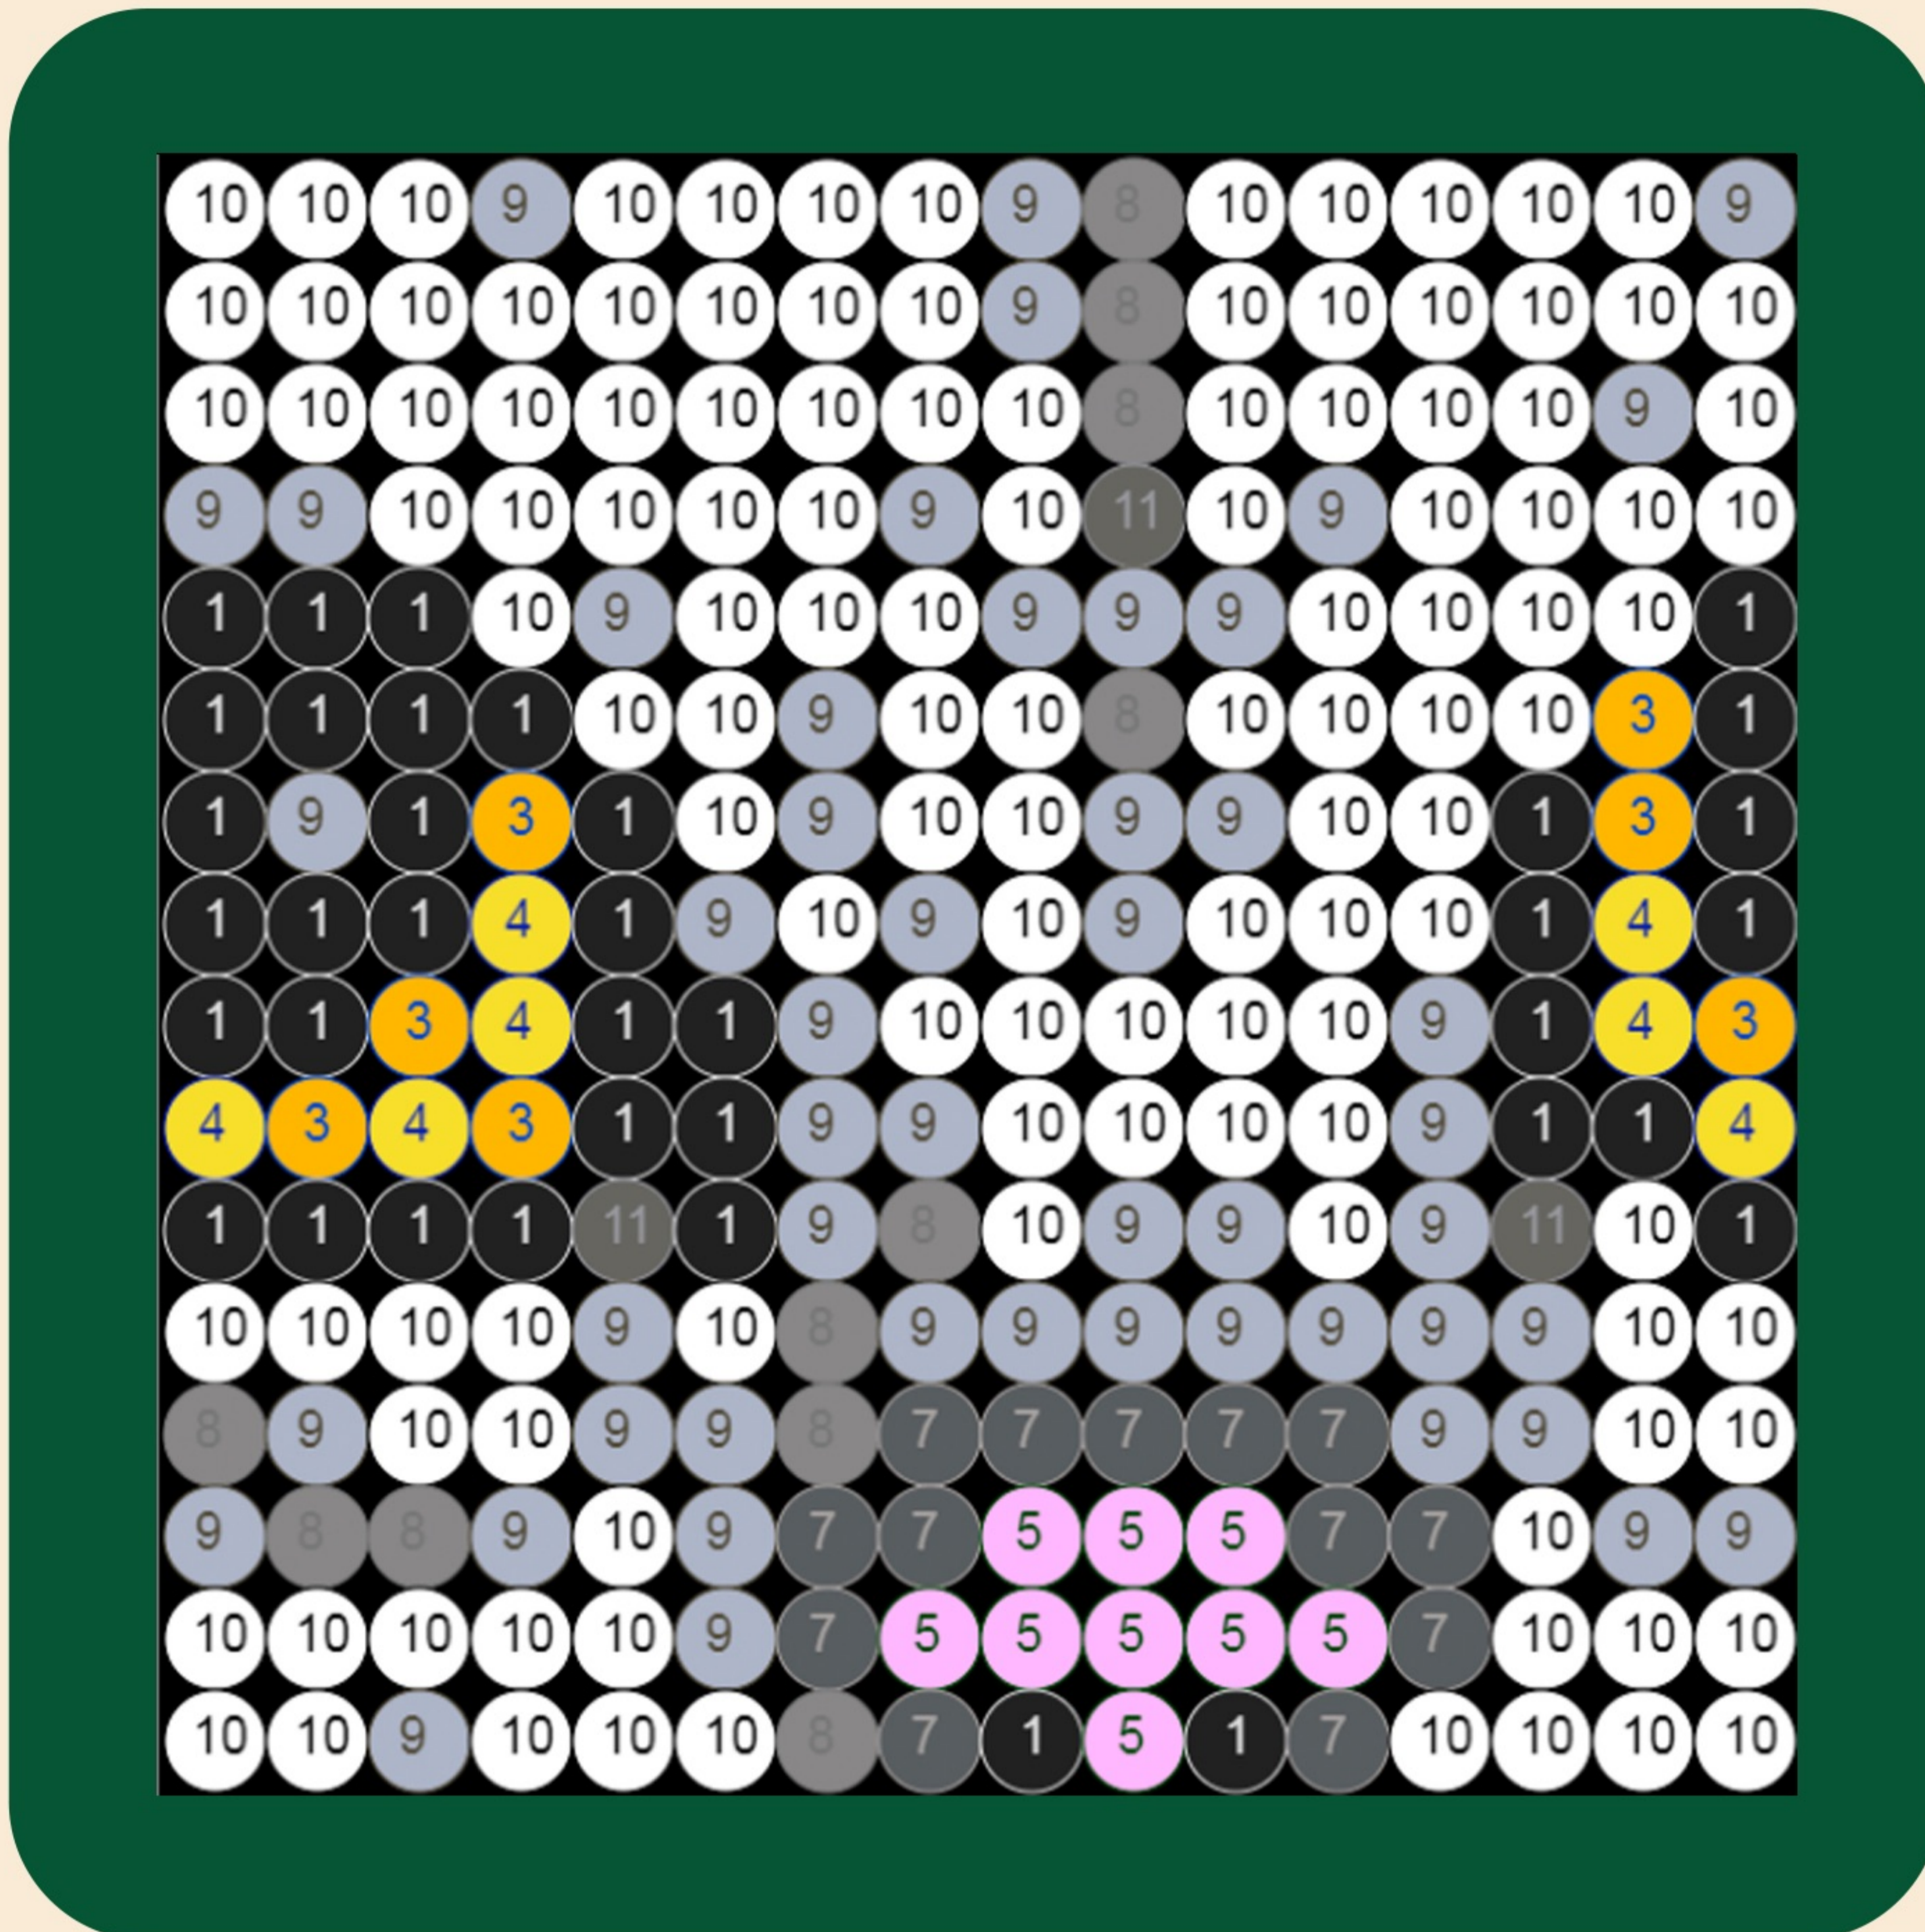

MOSAIC

SECTION 5

Material

- 1 X 37
  Black
- 2 X 0
  Blue
- 3 X 7
  Bright Light Orange
- 4 X 7
  Bright Light Yellow
- 5 X 9
  Bright Pink
- 6 X 0
  Dark Blue
- 7 X 13
  Dark Bluish Gray
- 8 X 11
  Flat Silver
- 9 X 50
  Light Bluish Gray
- 10 X 119
  White
- 11 X 3
  Pearl Dark Gray