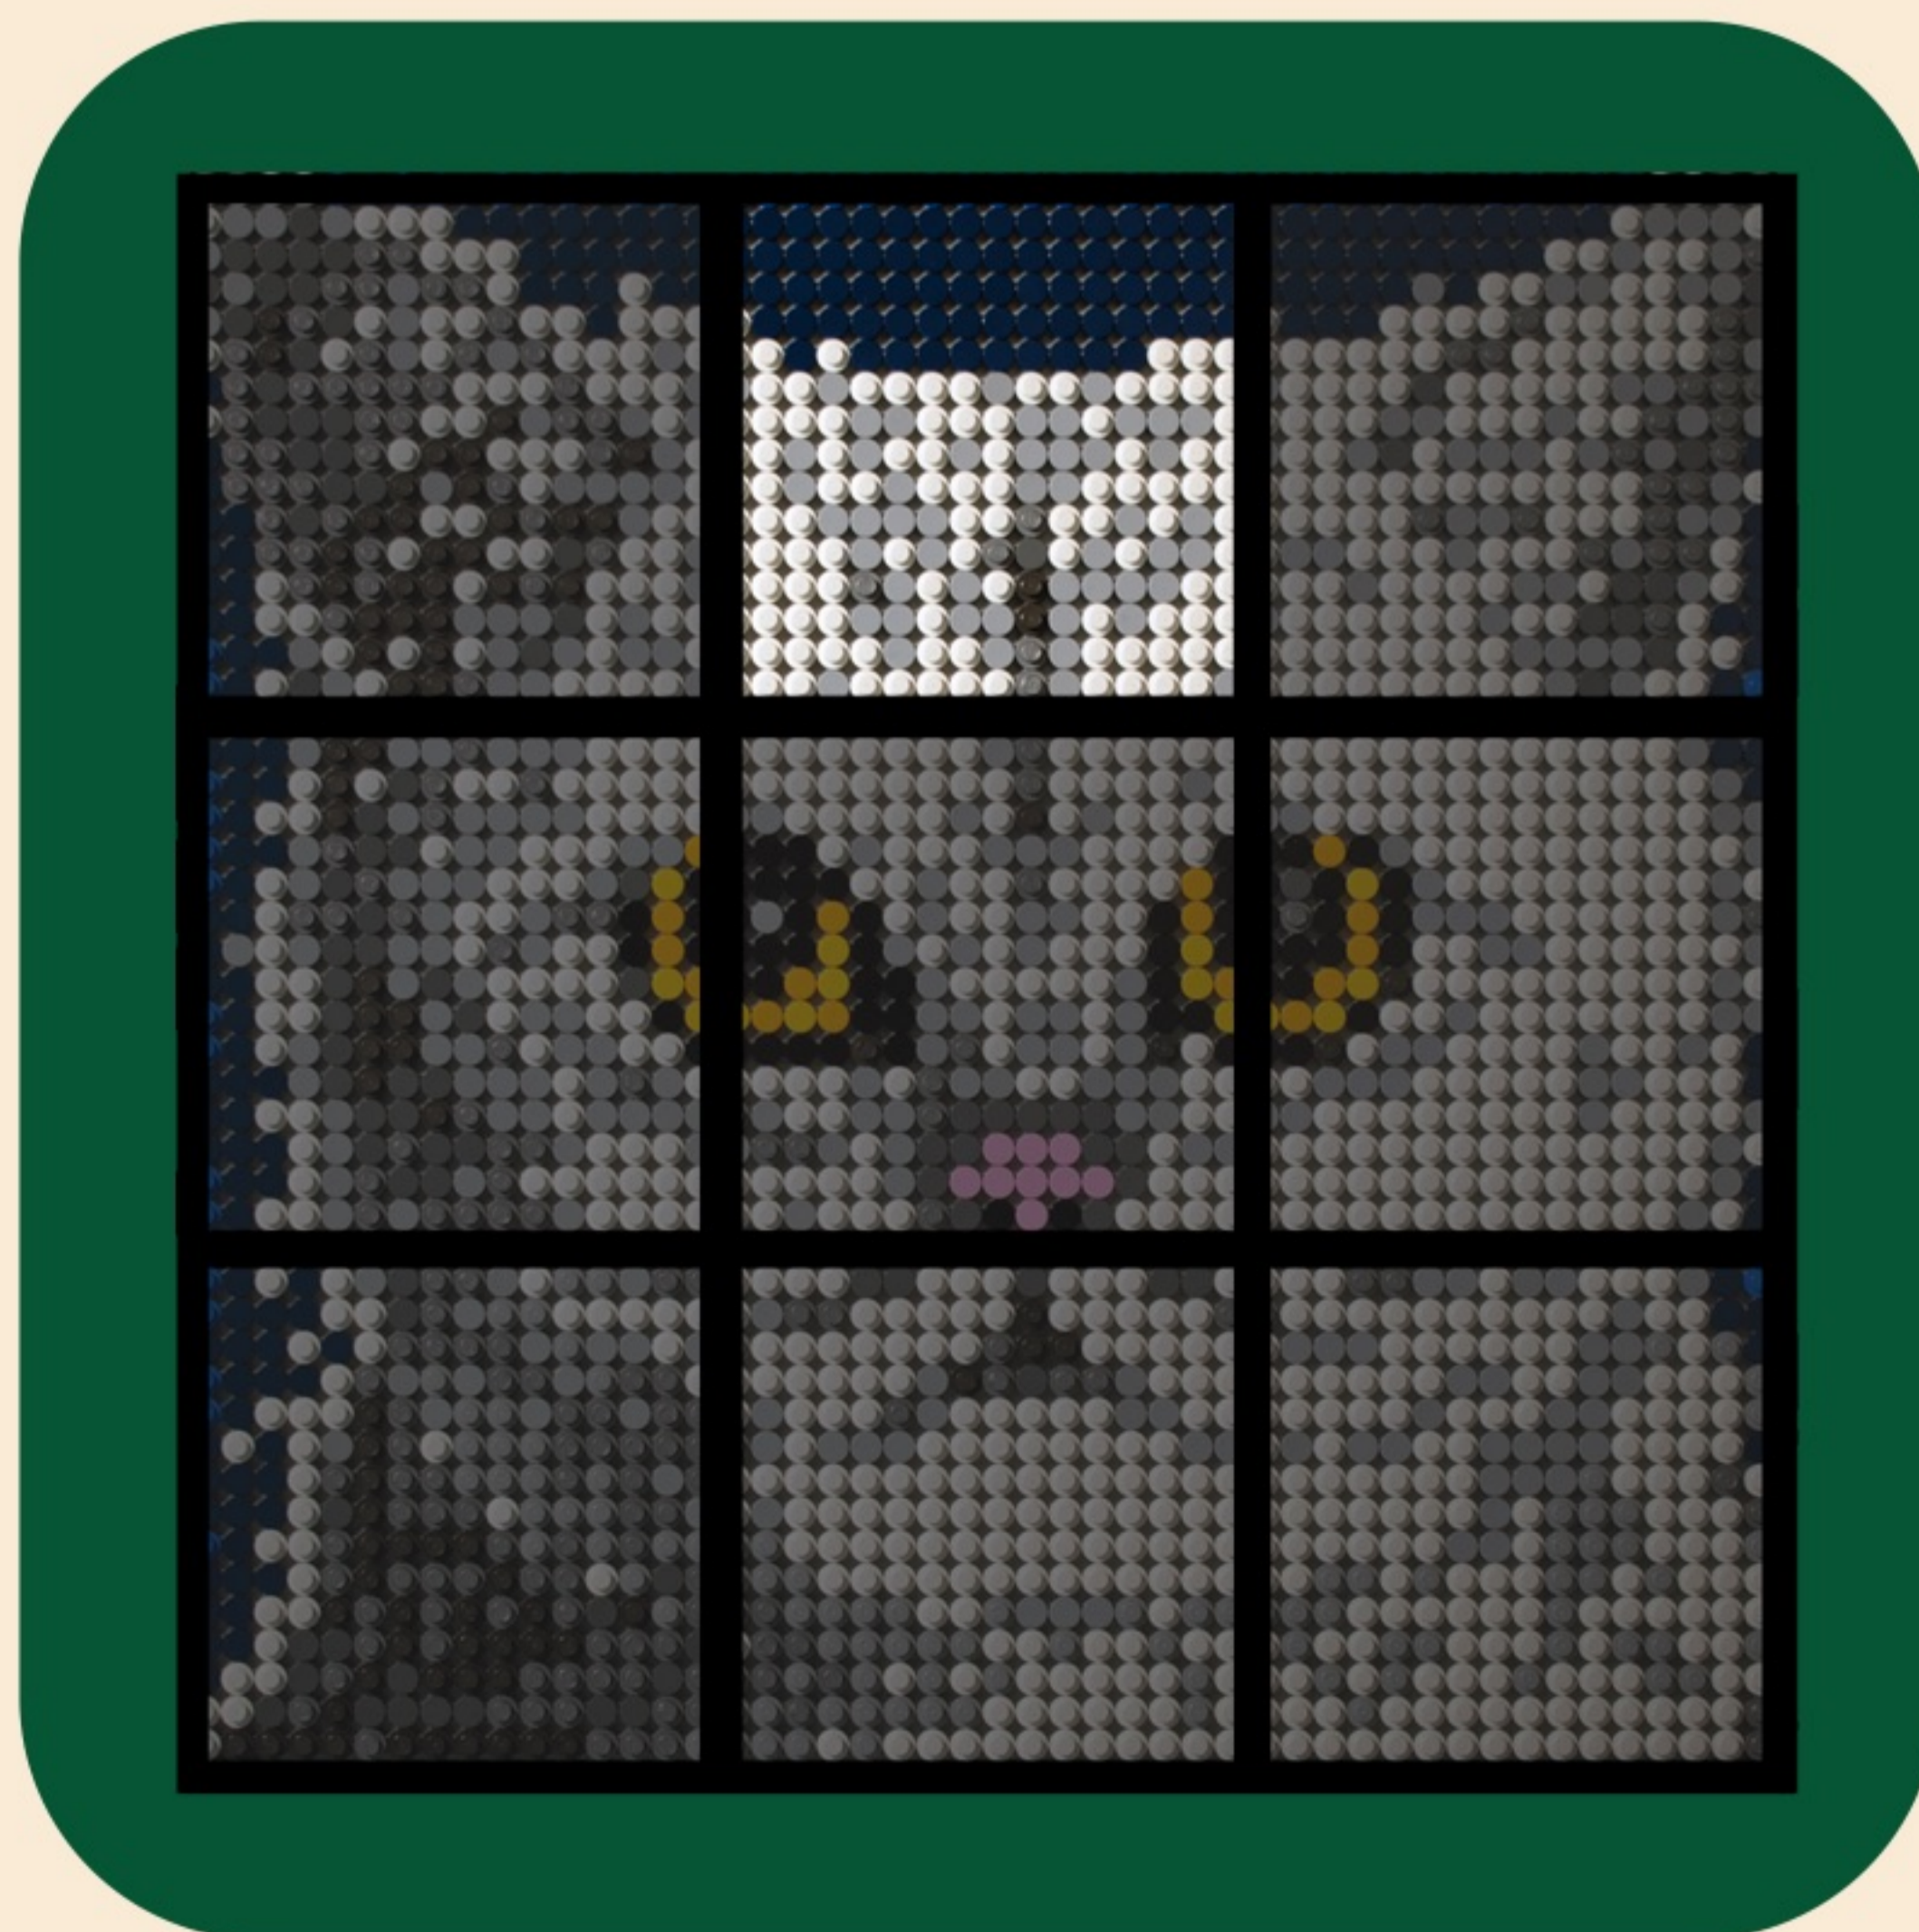

MOSAIC

SECTION 2

Material

- 1 X 0 Black
- 2 X 13 Blue
- 3 X 0 Bright Light Orange
- 4 X 0 Bright Light Yellow
- 5 X 0 Bright Pink
- 6 X 76 Dark Blue
- 7 X 1 Dark Bluish Gray
- 8 X 5 Flat Silver
- 9 X 55 Light Bluish Gray
- 10 X 104 White
- 11 X 2 Pearl Dark Gray