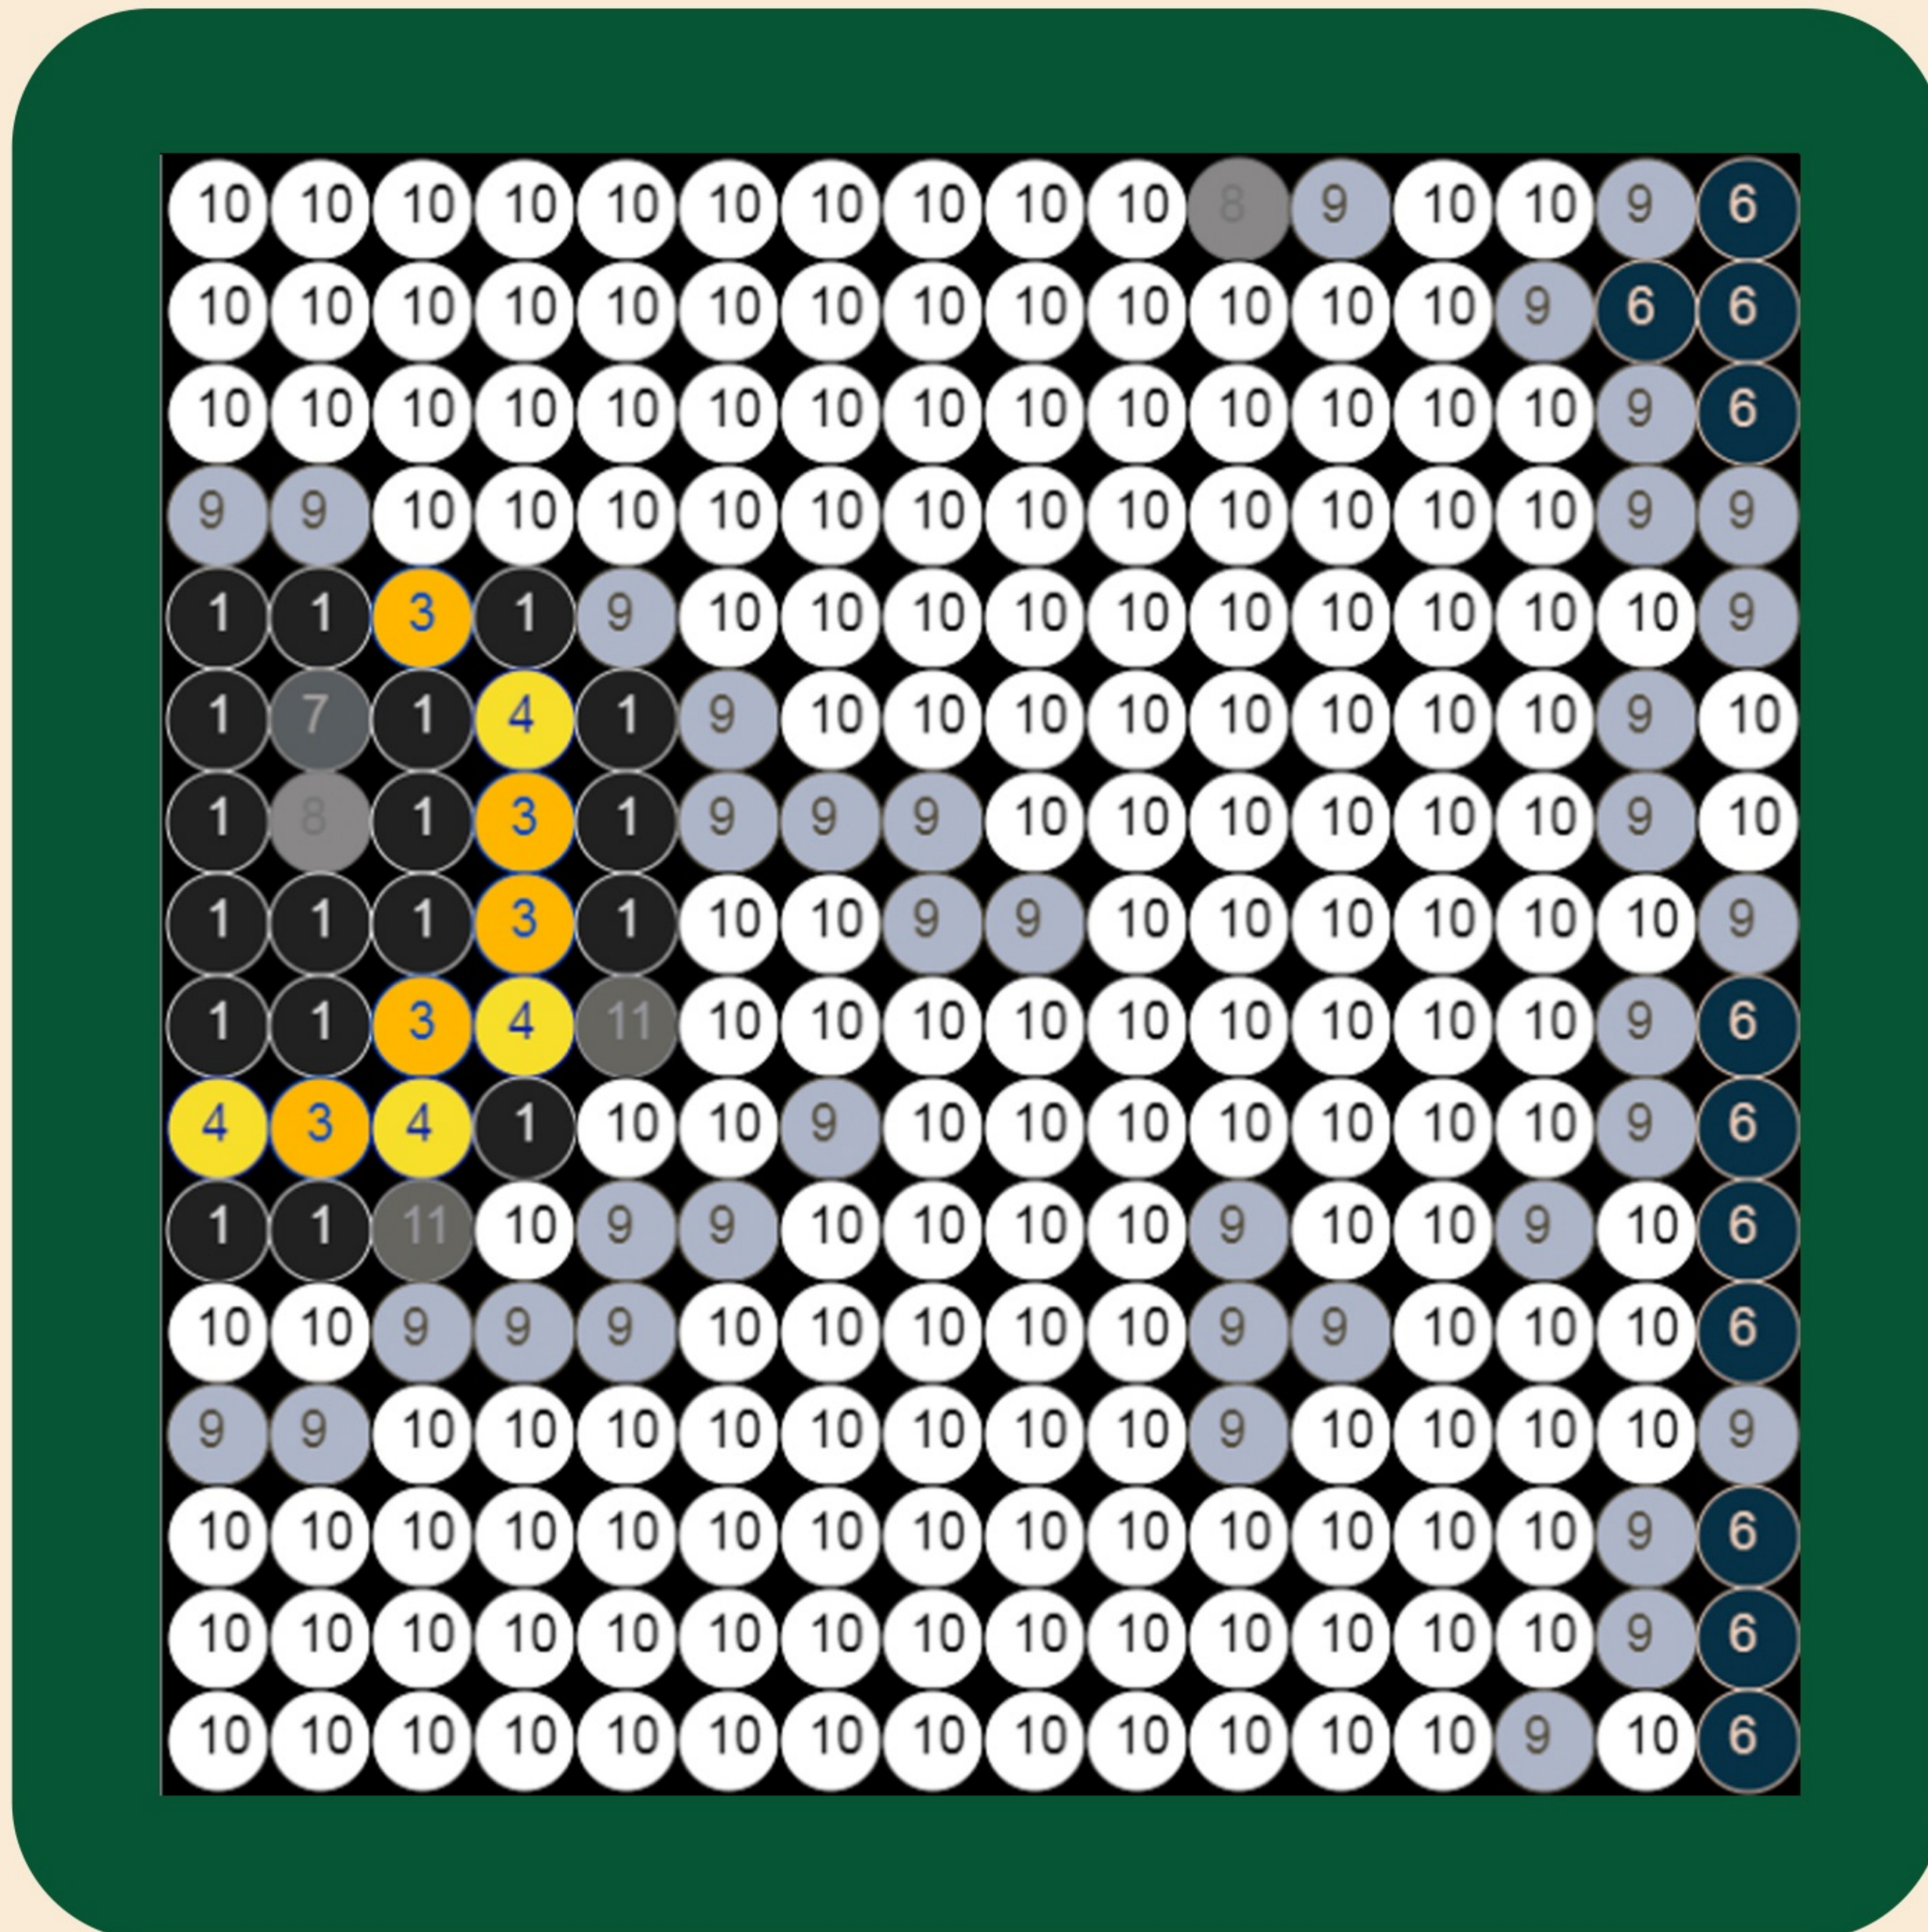

MOSAIC

SECTION 6

Material

- **1** X 18
  Black
- **2** X 0
  Blue
- **3** X 5
  Bright Light Orange
- **4** X 4
  Bright Light Yellow
- **5** X 0
  Bright Pink
- **6** X 11
  Dark Blue
- **7** X 1
  Dark Bluish Gray
- **8** X 2
  Flat Silver
- **9** X 38
  Light Bluish Gray
- **10** X 175
  White
- **11** X 2
  Pearl Dark Gray