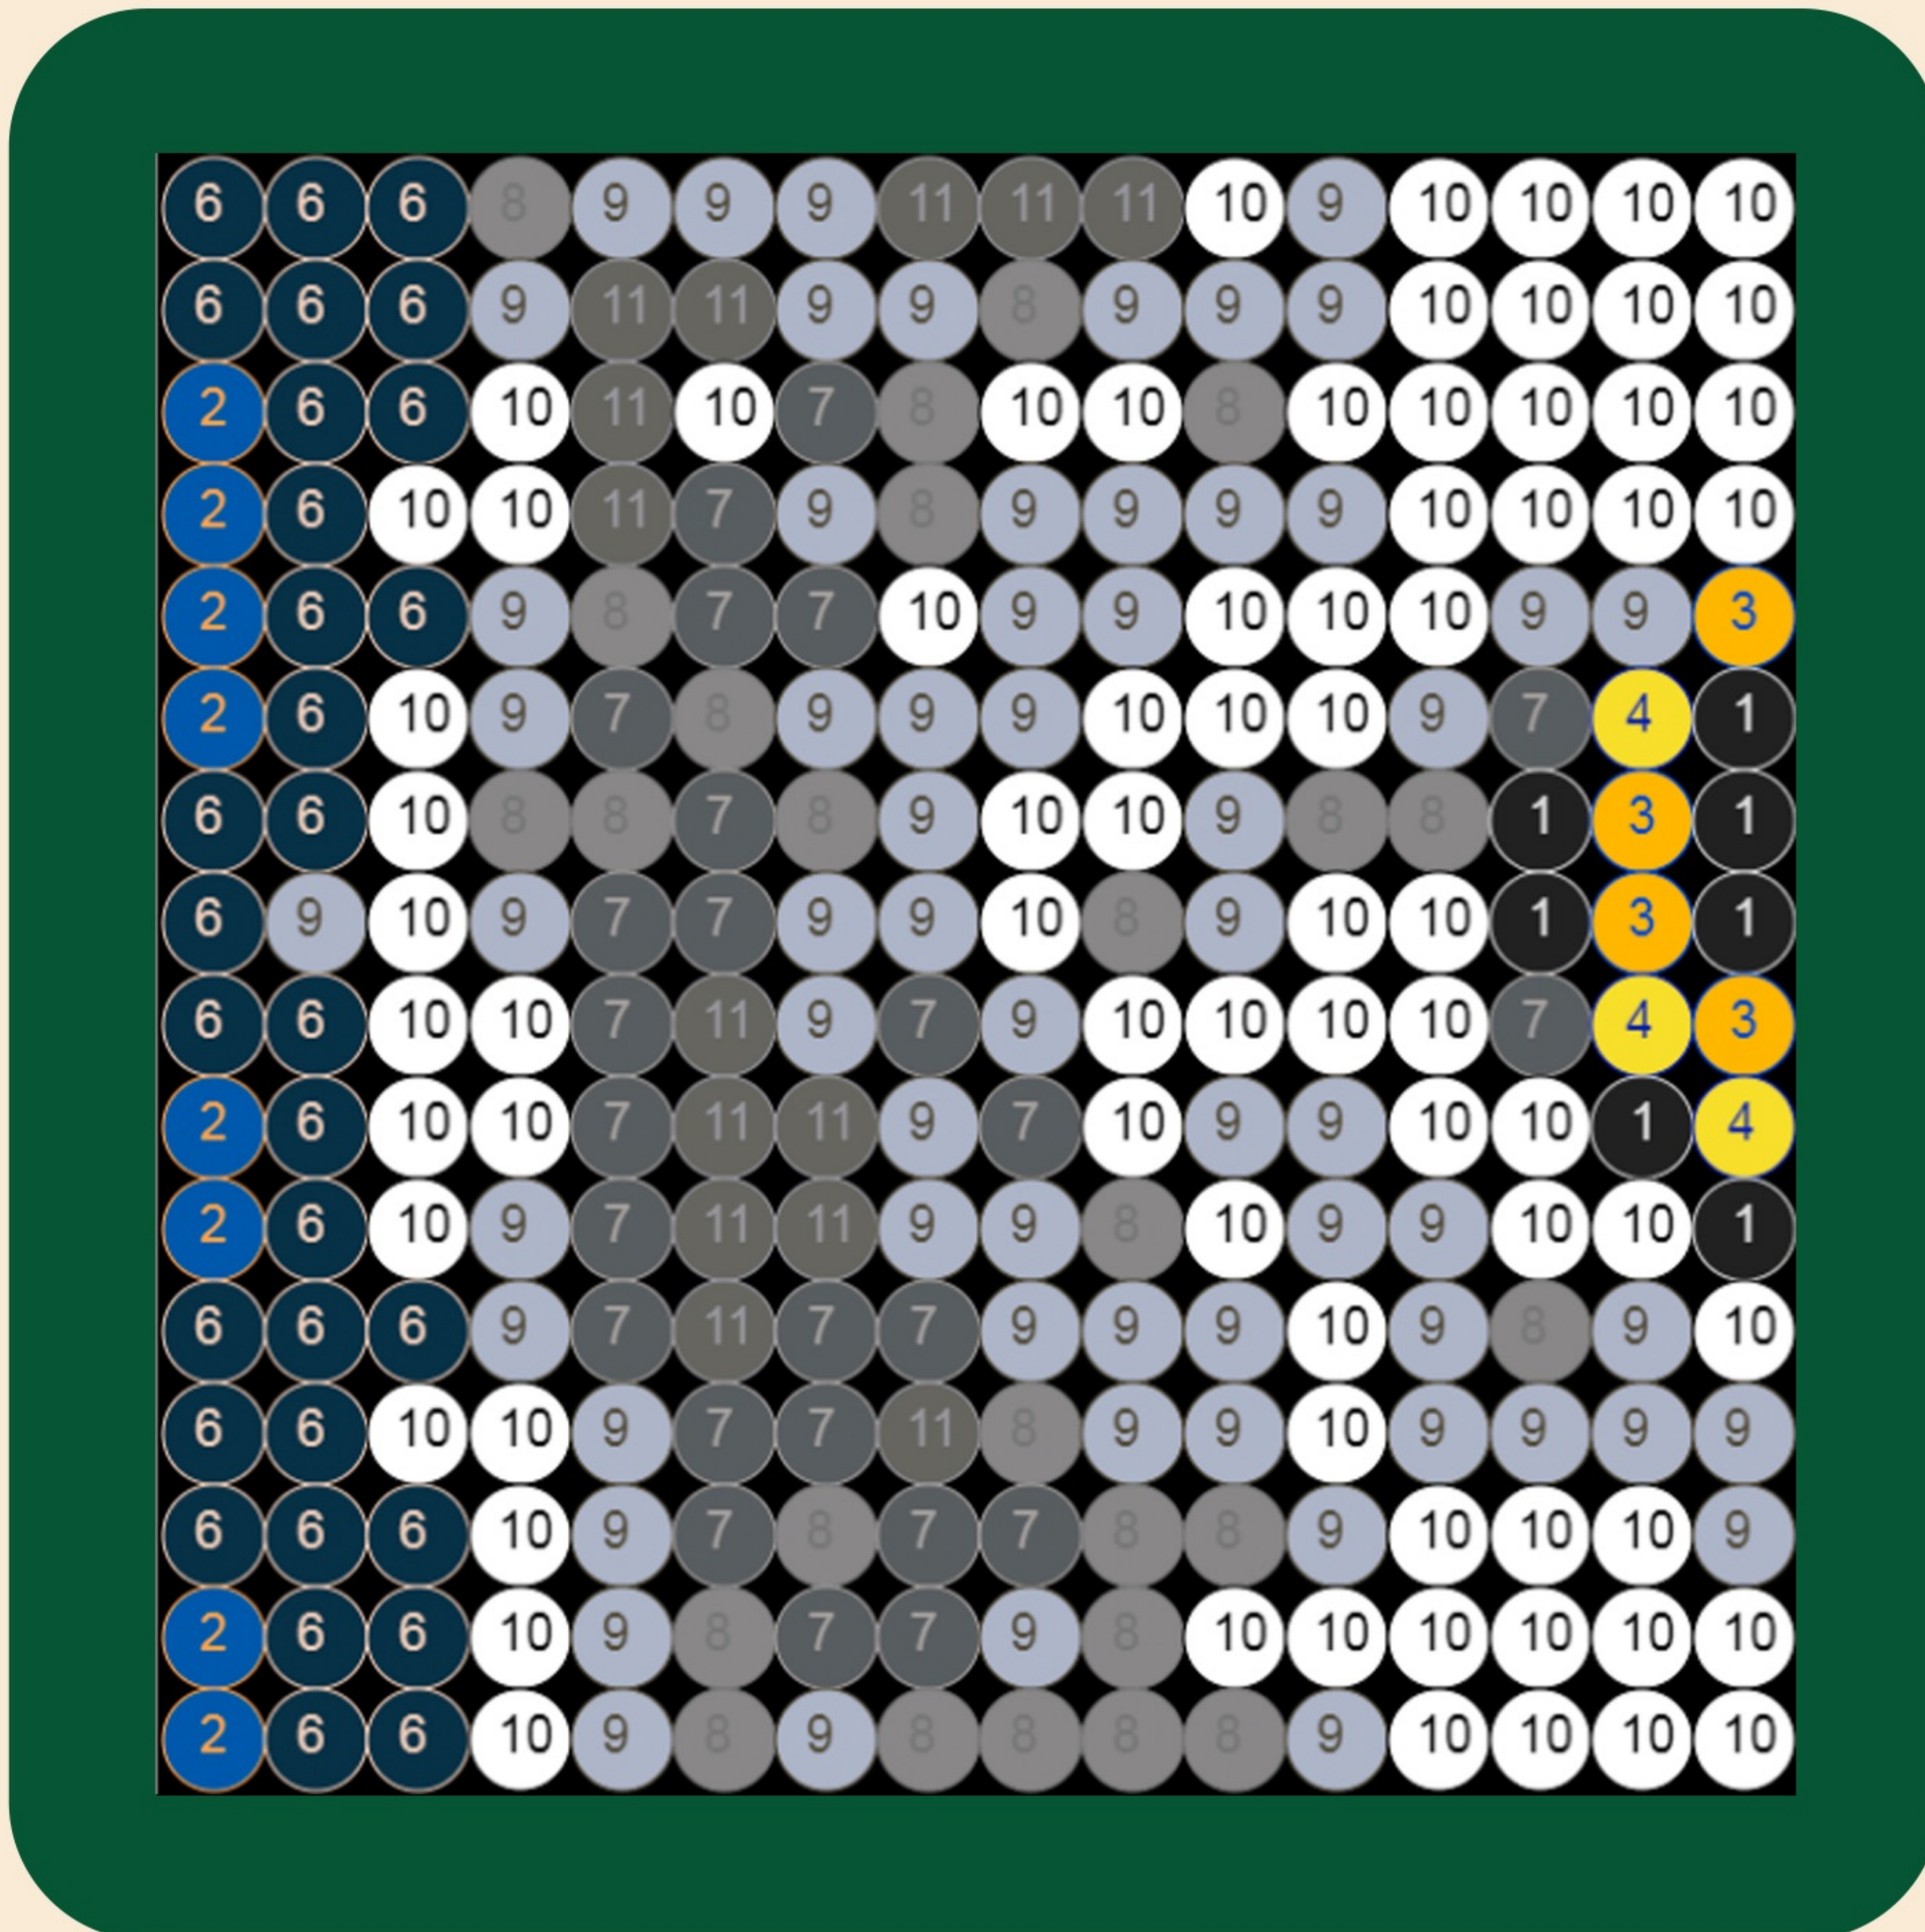

MOSAIC

SECTION 4

Material

- 1 X 7
  Black
- 2 X 8
  Blue
- 3 X 4
  Bright Light Orange
- 4 X 3
  Bright Light Yellow
- 5 X 0
  Bright Pink
- 6 X 31
  Dark Blue
- 7 X 25
  Dark Bluish Gray
- 8 X 26
  Flat Silver
- 9 X 63
  Light Bluish Gray
- 10 X 75
  White
- 11 X 14
  Pearl Dark Gray