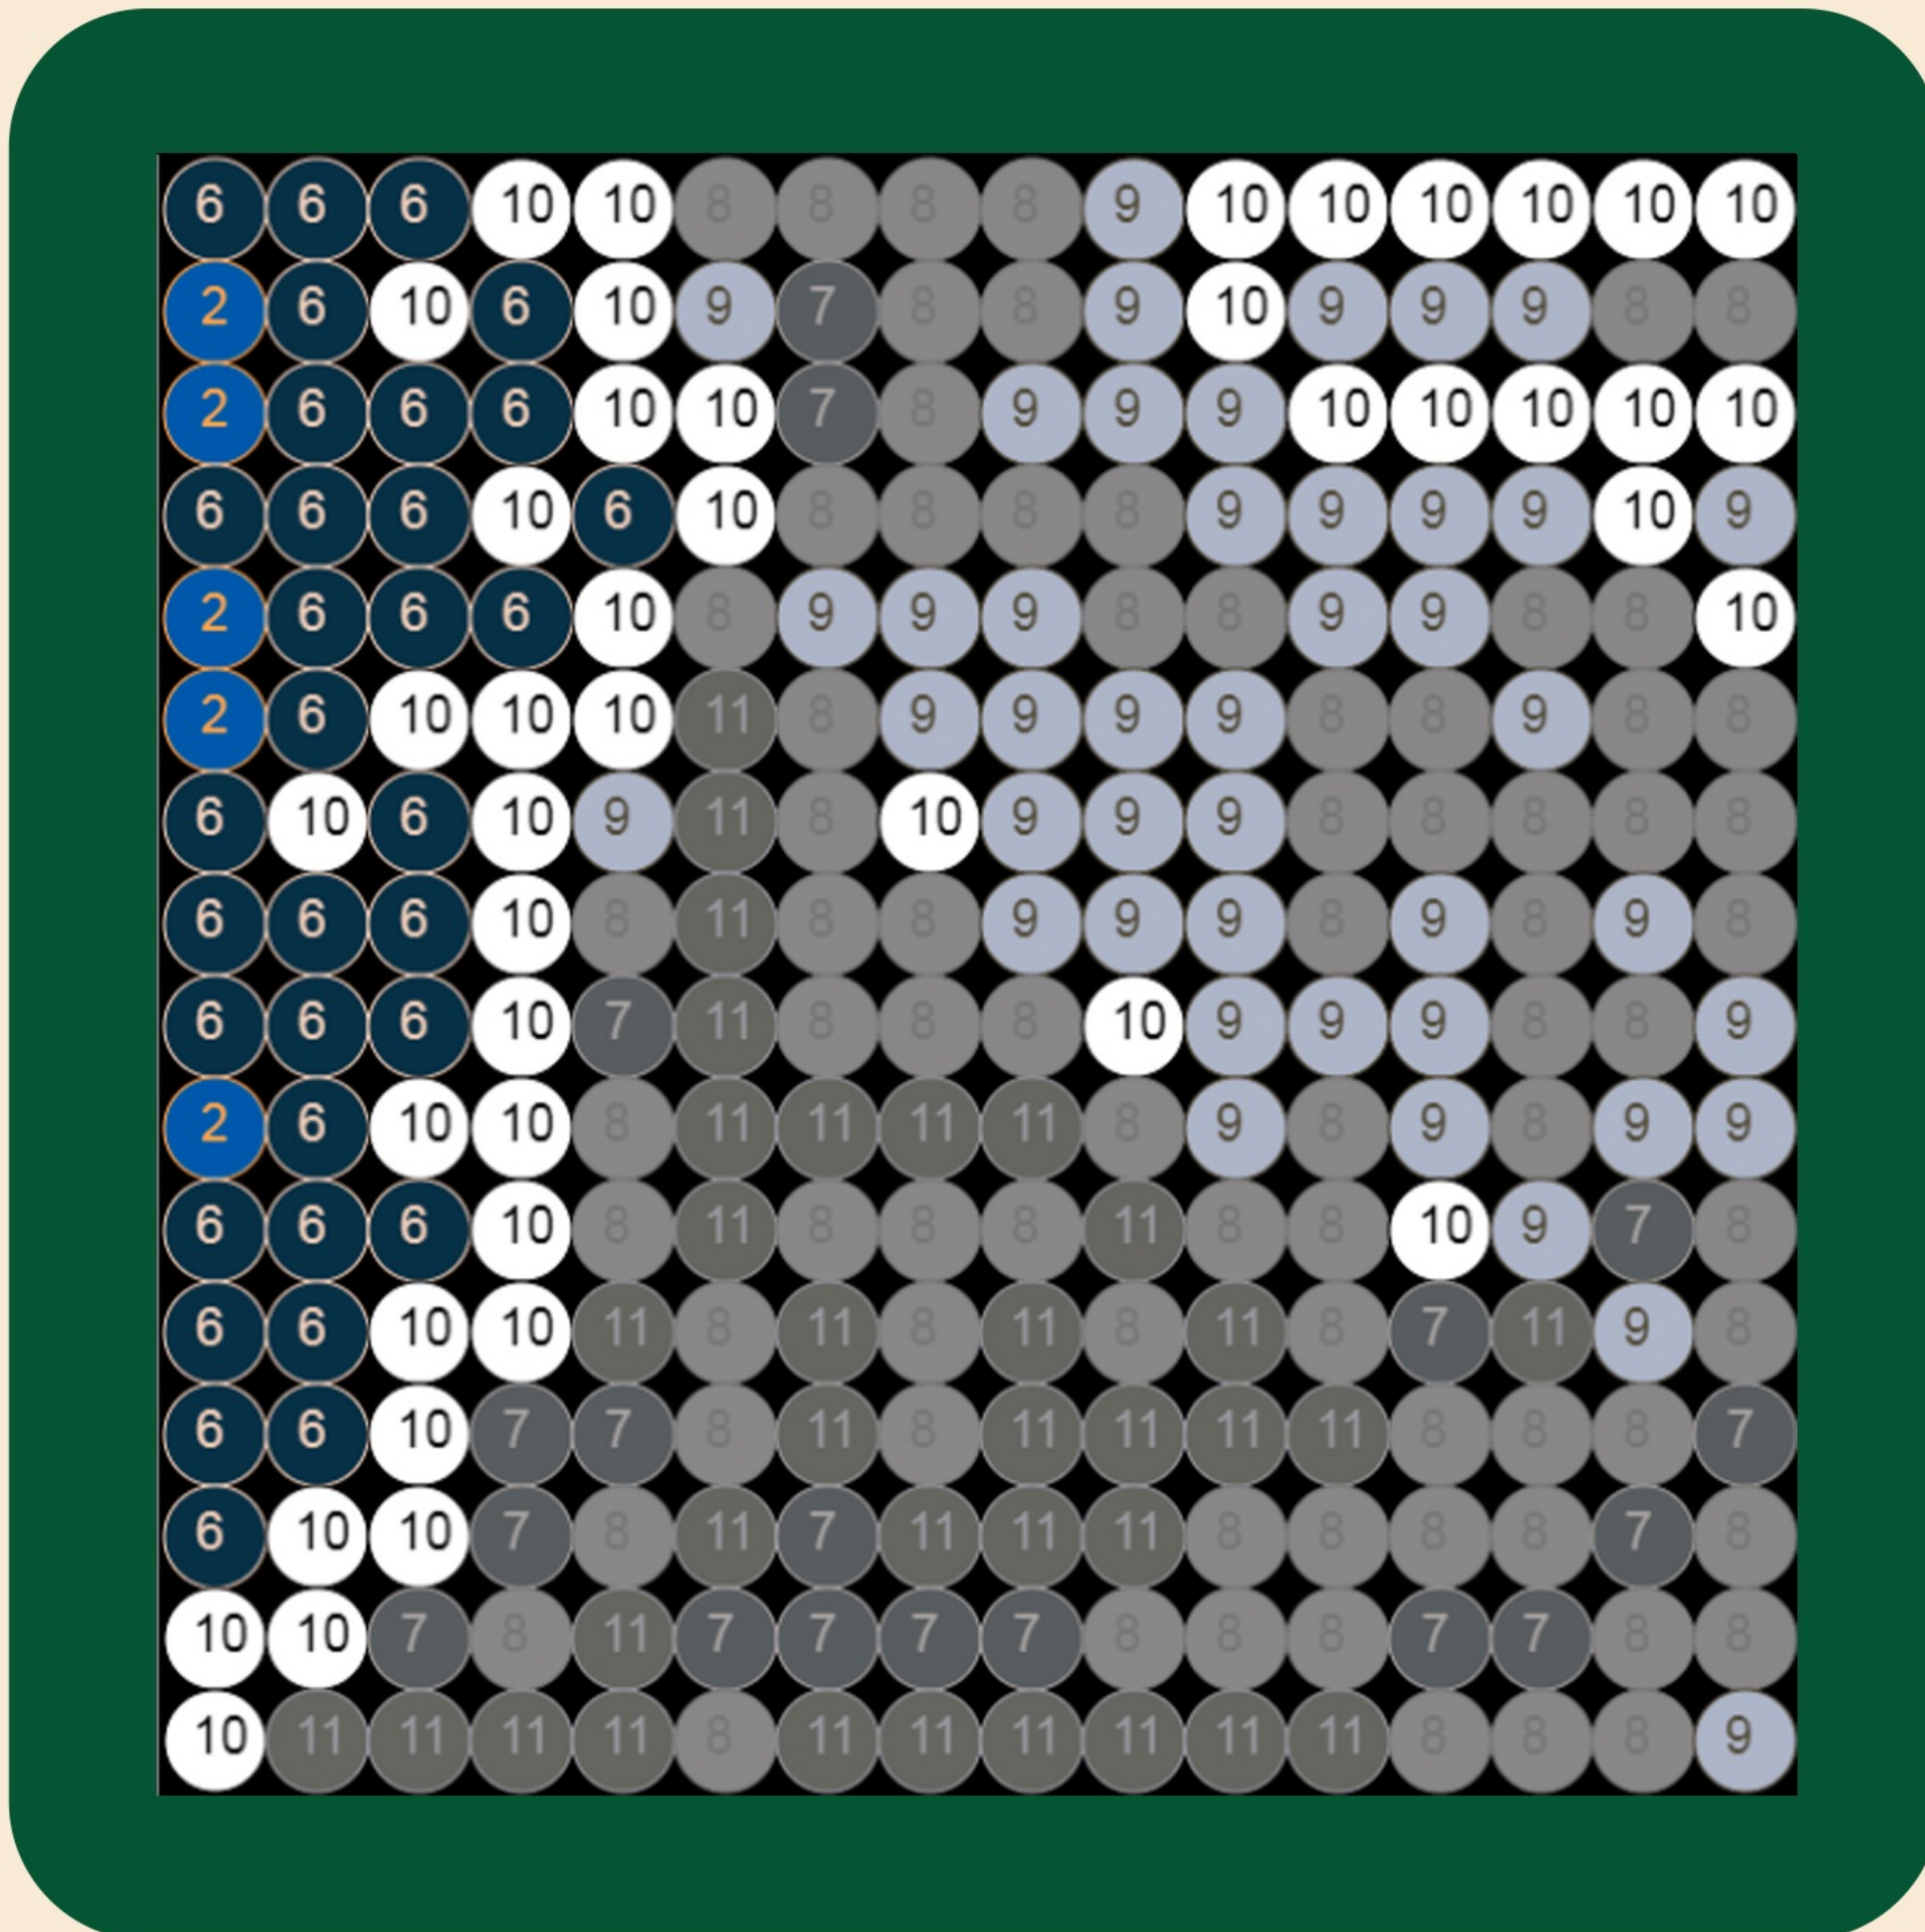

MOSAIC

SECTION 7

Material

- 1 X 0 Black
- 2 X 5 Blue
- 3 X 0 Bright Light Orange
- 4 X 0 Bright Light Yellow
- 5 X 0 Bright Pink
- 6 X 33 Dark Blue
- 7 X 18 Dark Bluish Gray
- 8 X 77 Flat Silver
- 9 X 44 Light Bluish Gray
- 10 X 44 White
- 11 X 35 Pearl Dark Gray