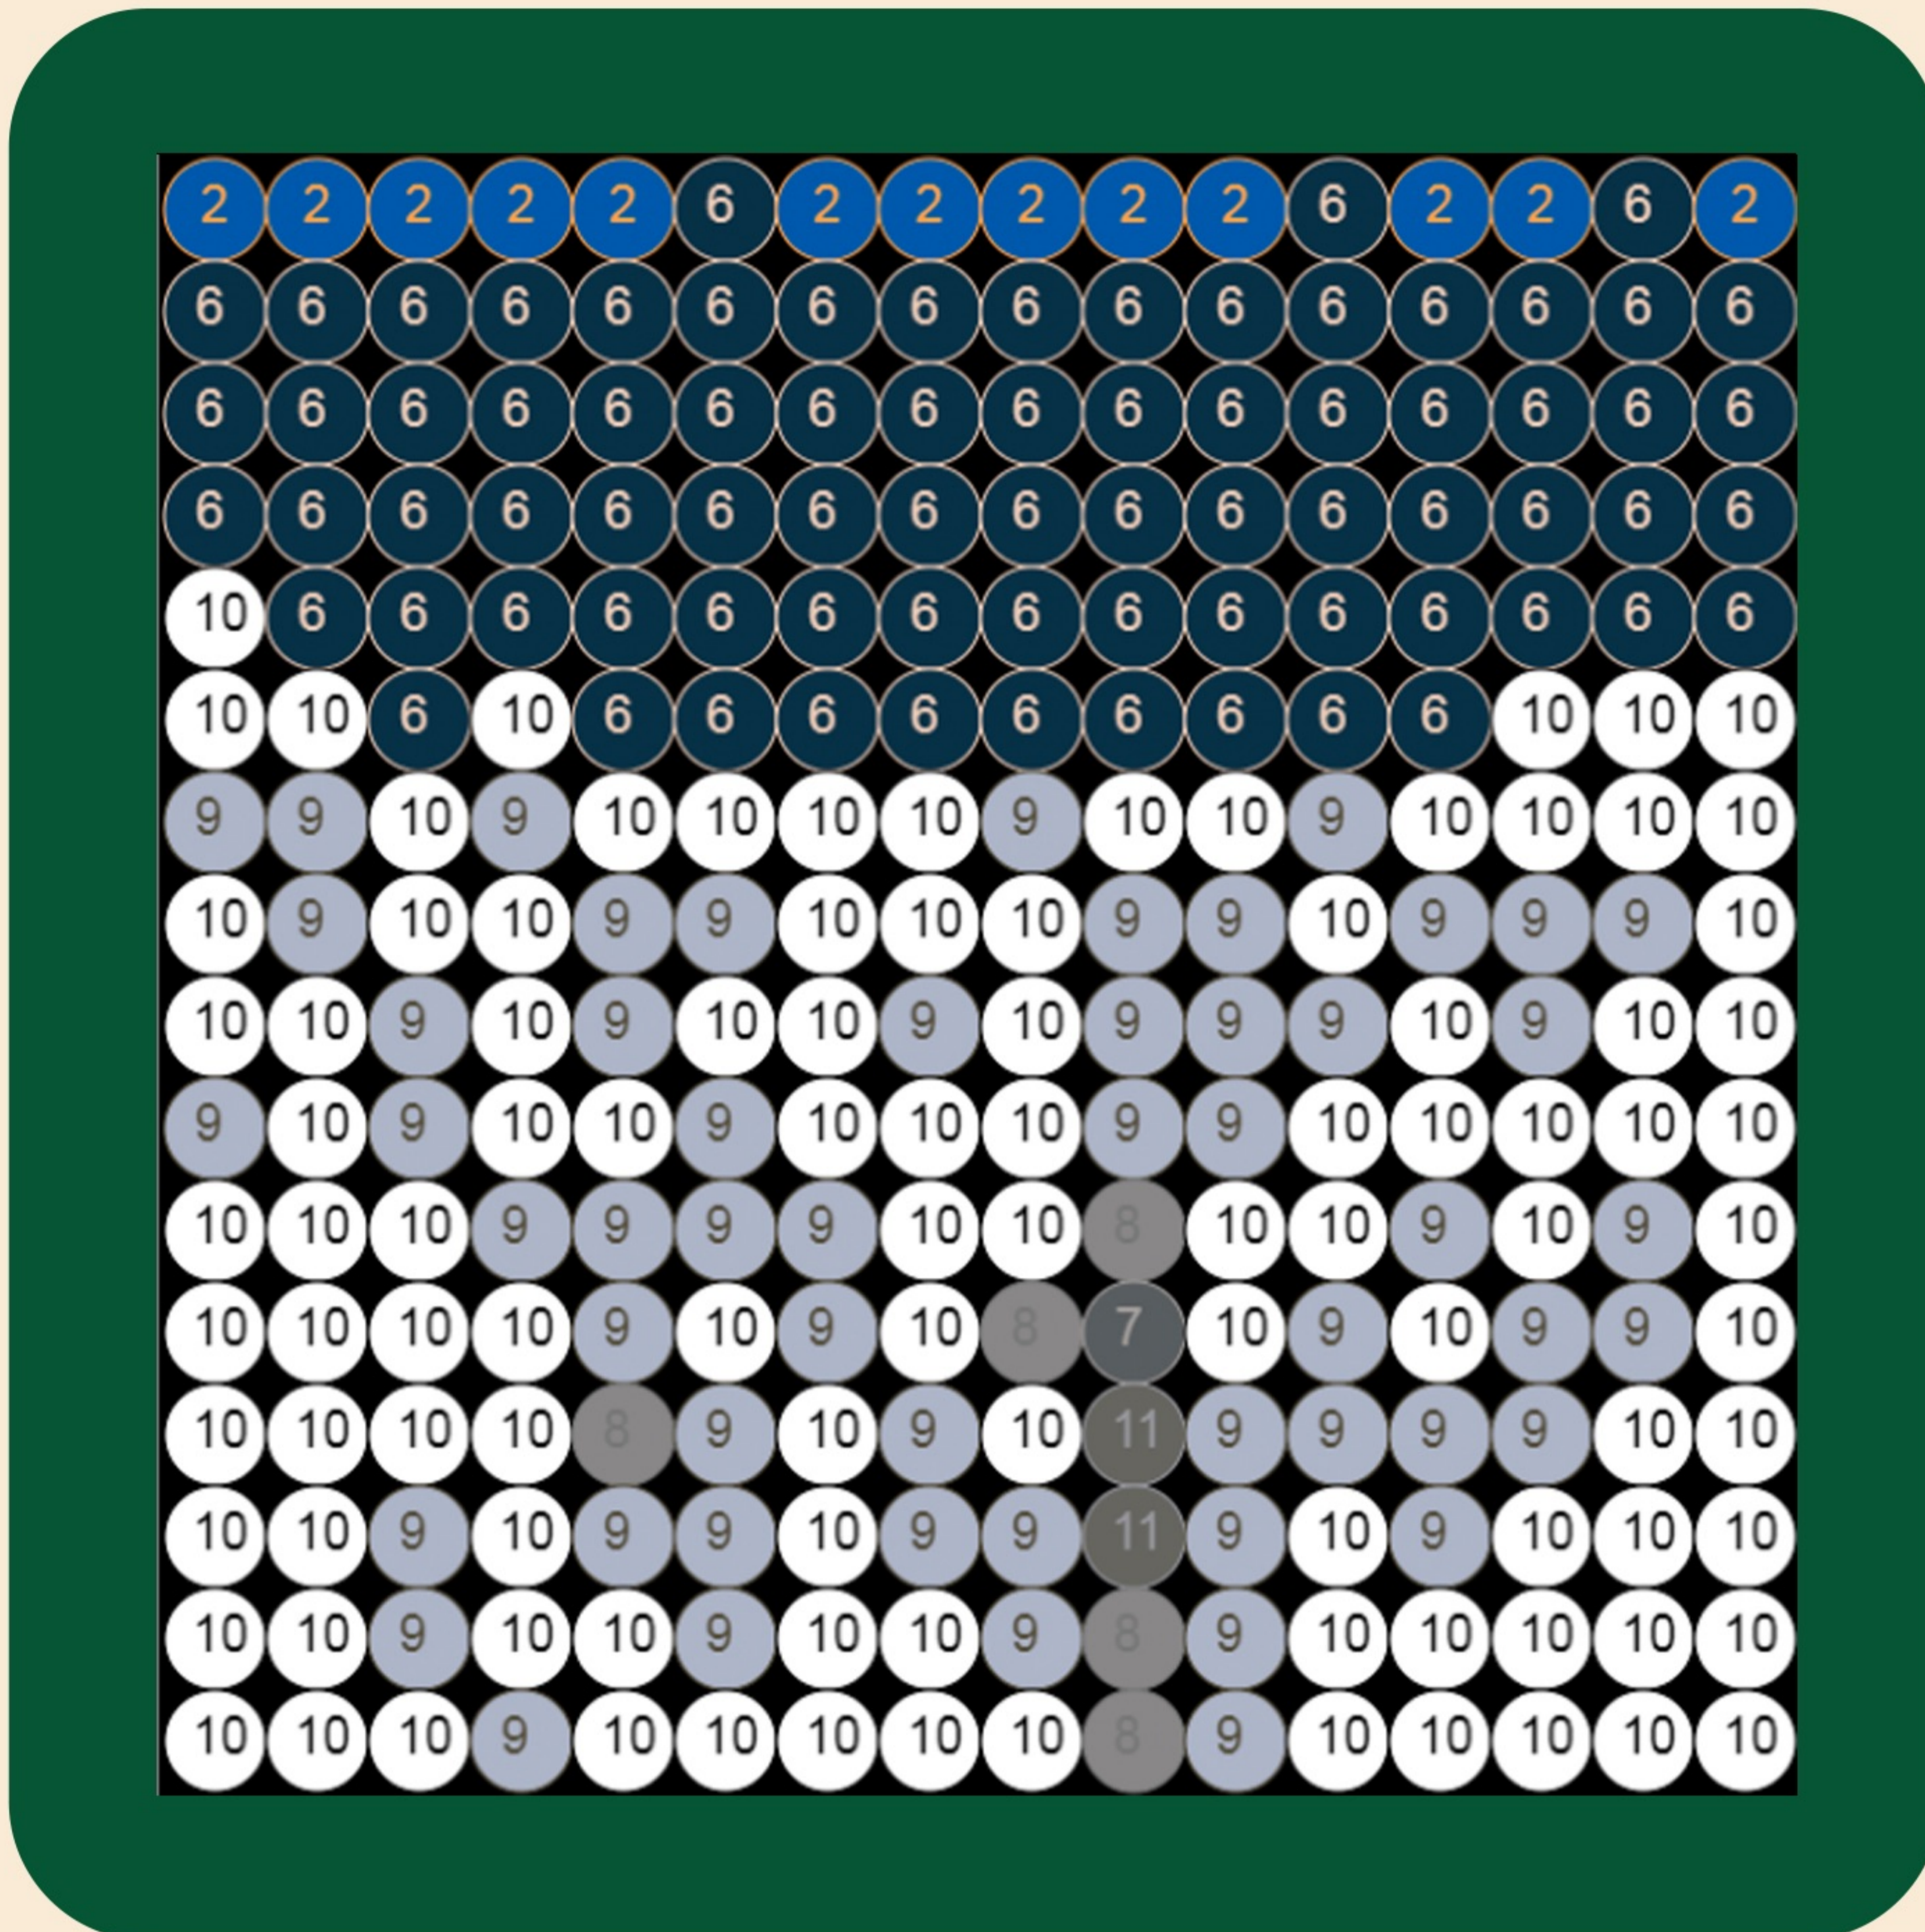

MOSAIC

SECTION 2

Material

- 1 X 0 Black
- 2 X 13 Blue
- 3 X 0 Bright Light Orange
- 4 X 0 Bright Light Yellow
- 5 X 0 Bright Pink
- 6 X 76 Dark Blue
- 7 X 1 Dark Bluish Gray
- 8 X 5 Flat Silver
- 9 X 55 Light Bluish Gray
- 10 X 104 White
- 11 X 2 Pearl Dark Gray