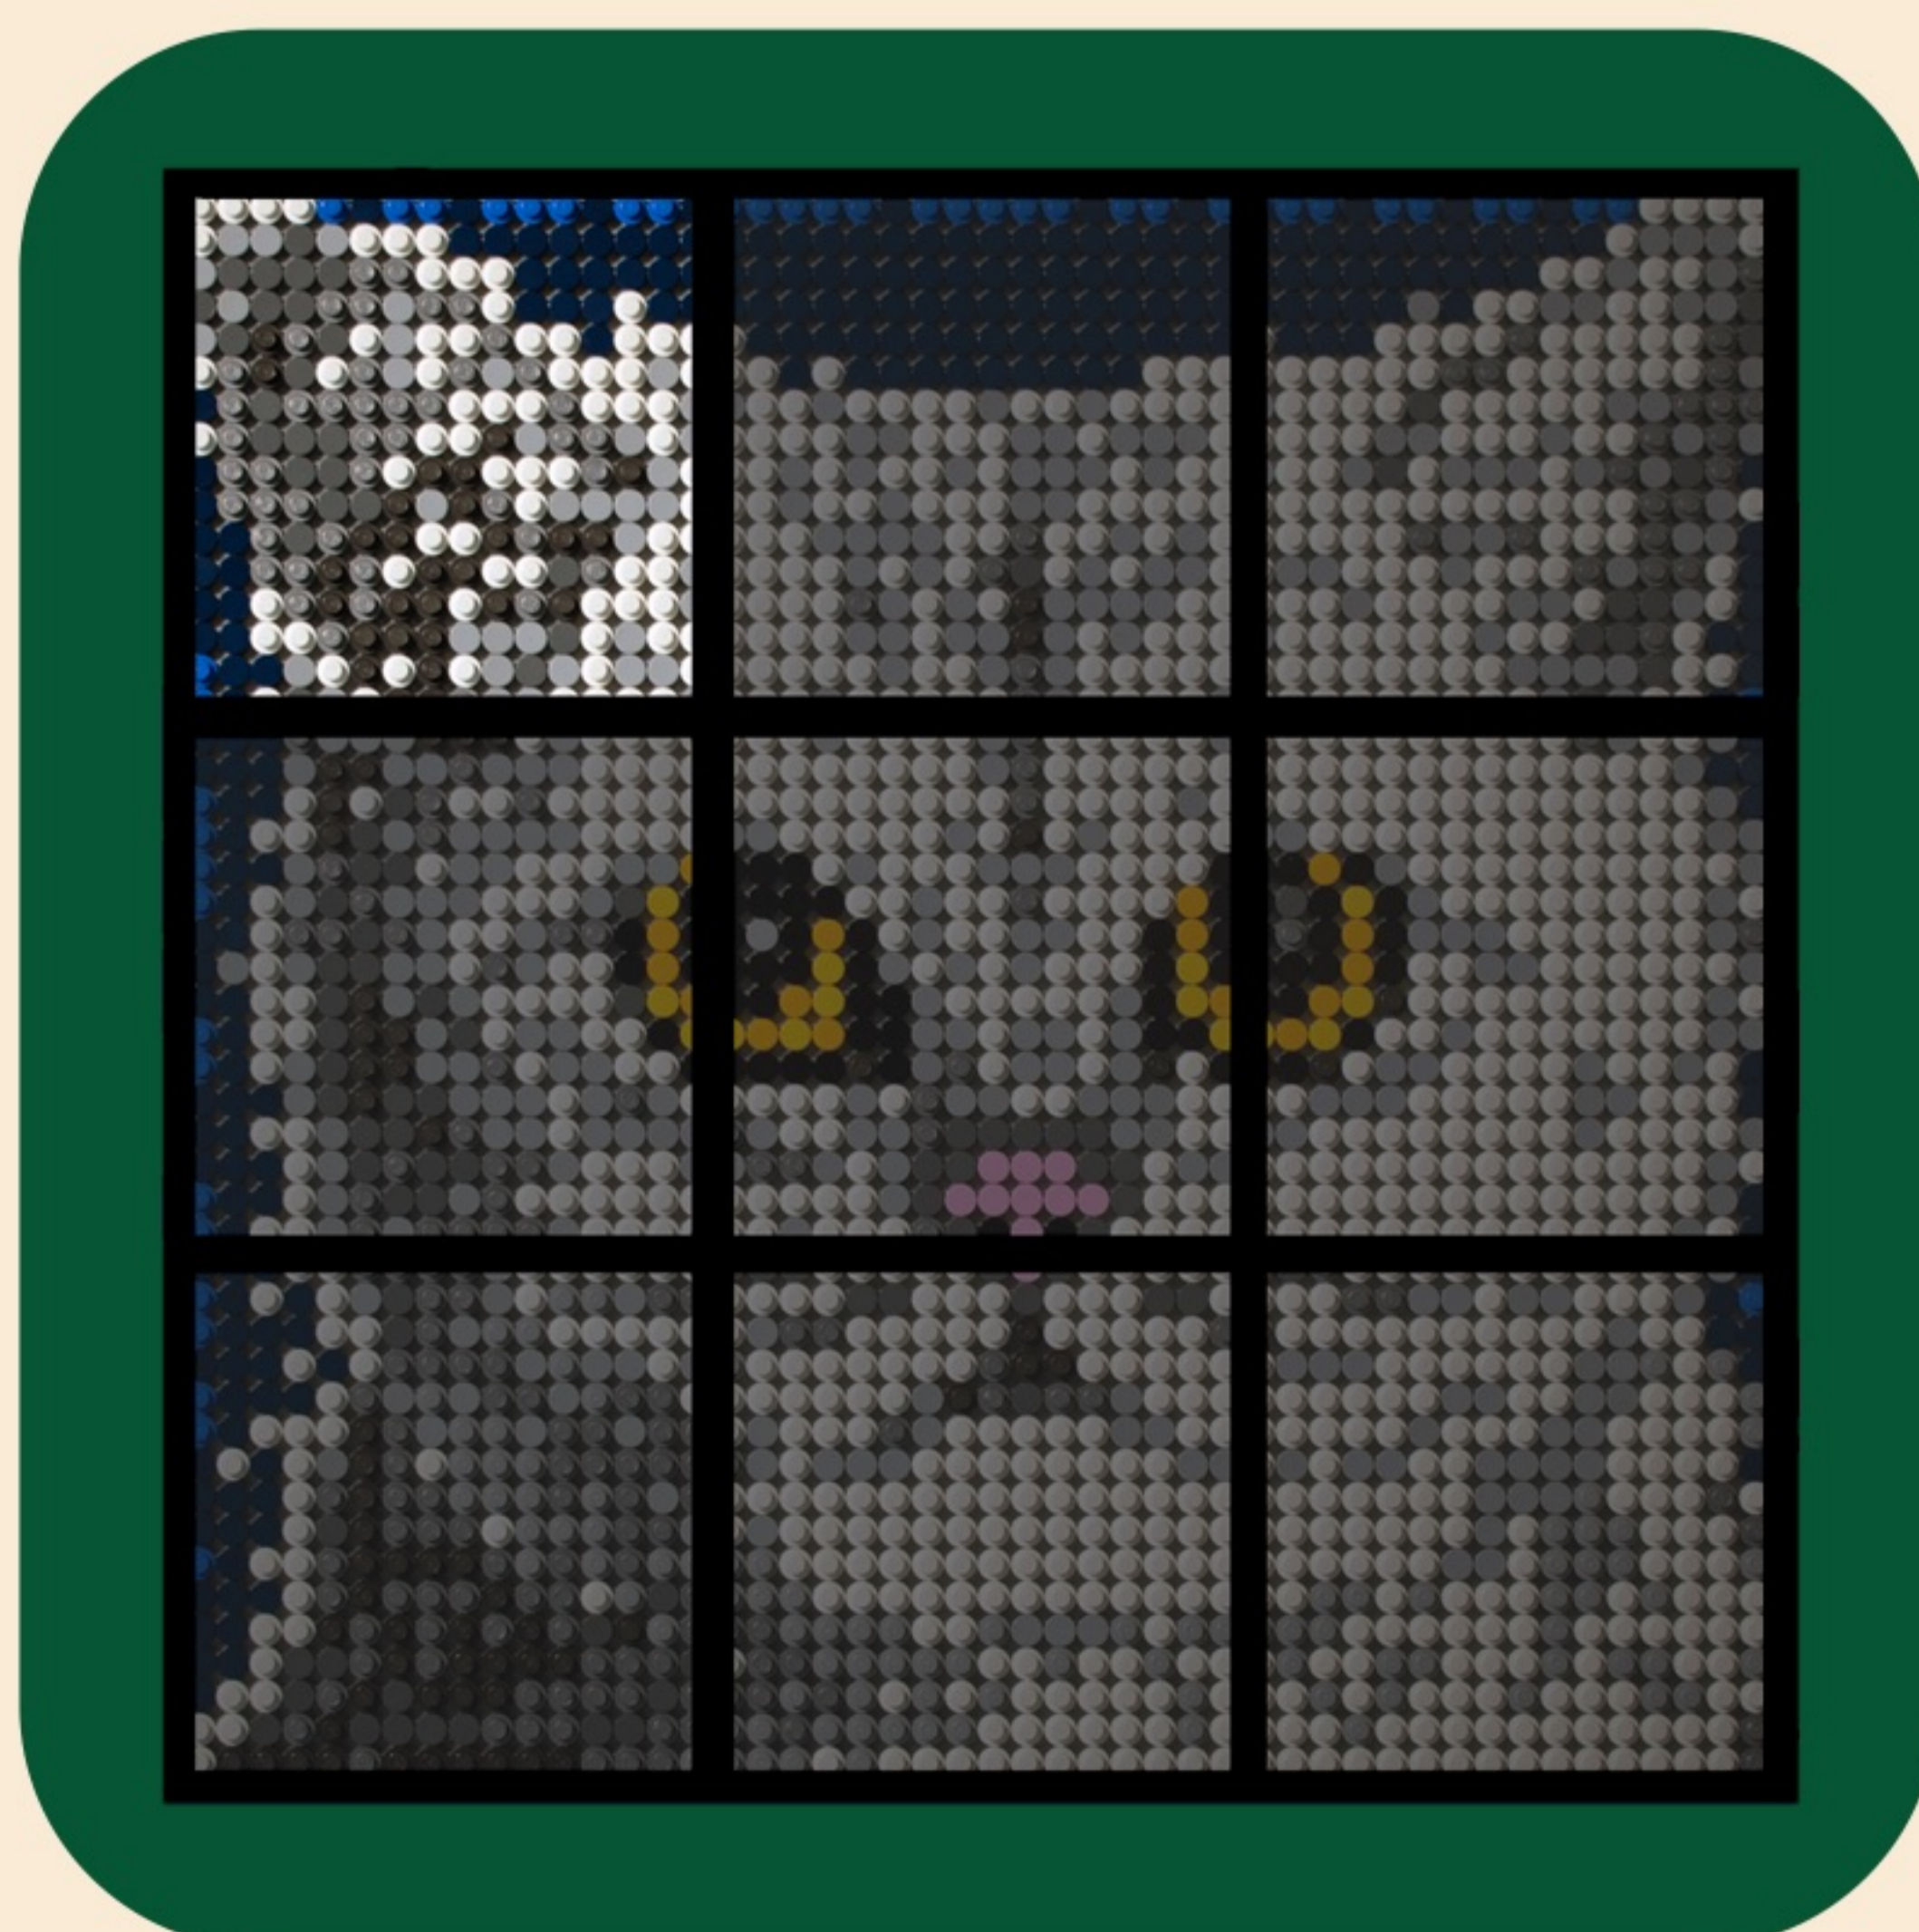

Preview

Layout

MOSAIC

SECTION 1

Material

- 1 X 0 Black
- 2 X 10 Blue
- 3 X 0 Bright Light Orange
- 4 X 0 Bright Light Yellow
- 5 X 0 Bright Pink
- 6 X 36 Dark Blue
- 7 X 23 Dark Bluish Gray
- 8 X 44 Flat Silver
- 9 X 38 Light Bluish Gray
- 10 X 77 White
- 11 X 28 Pearl Dark Gray