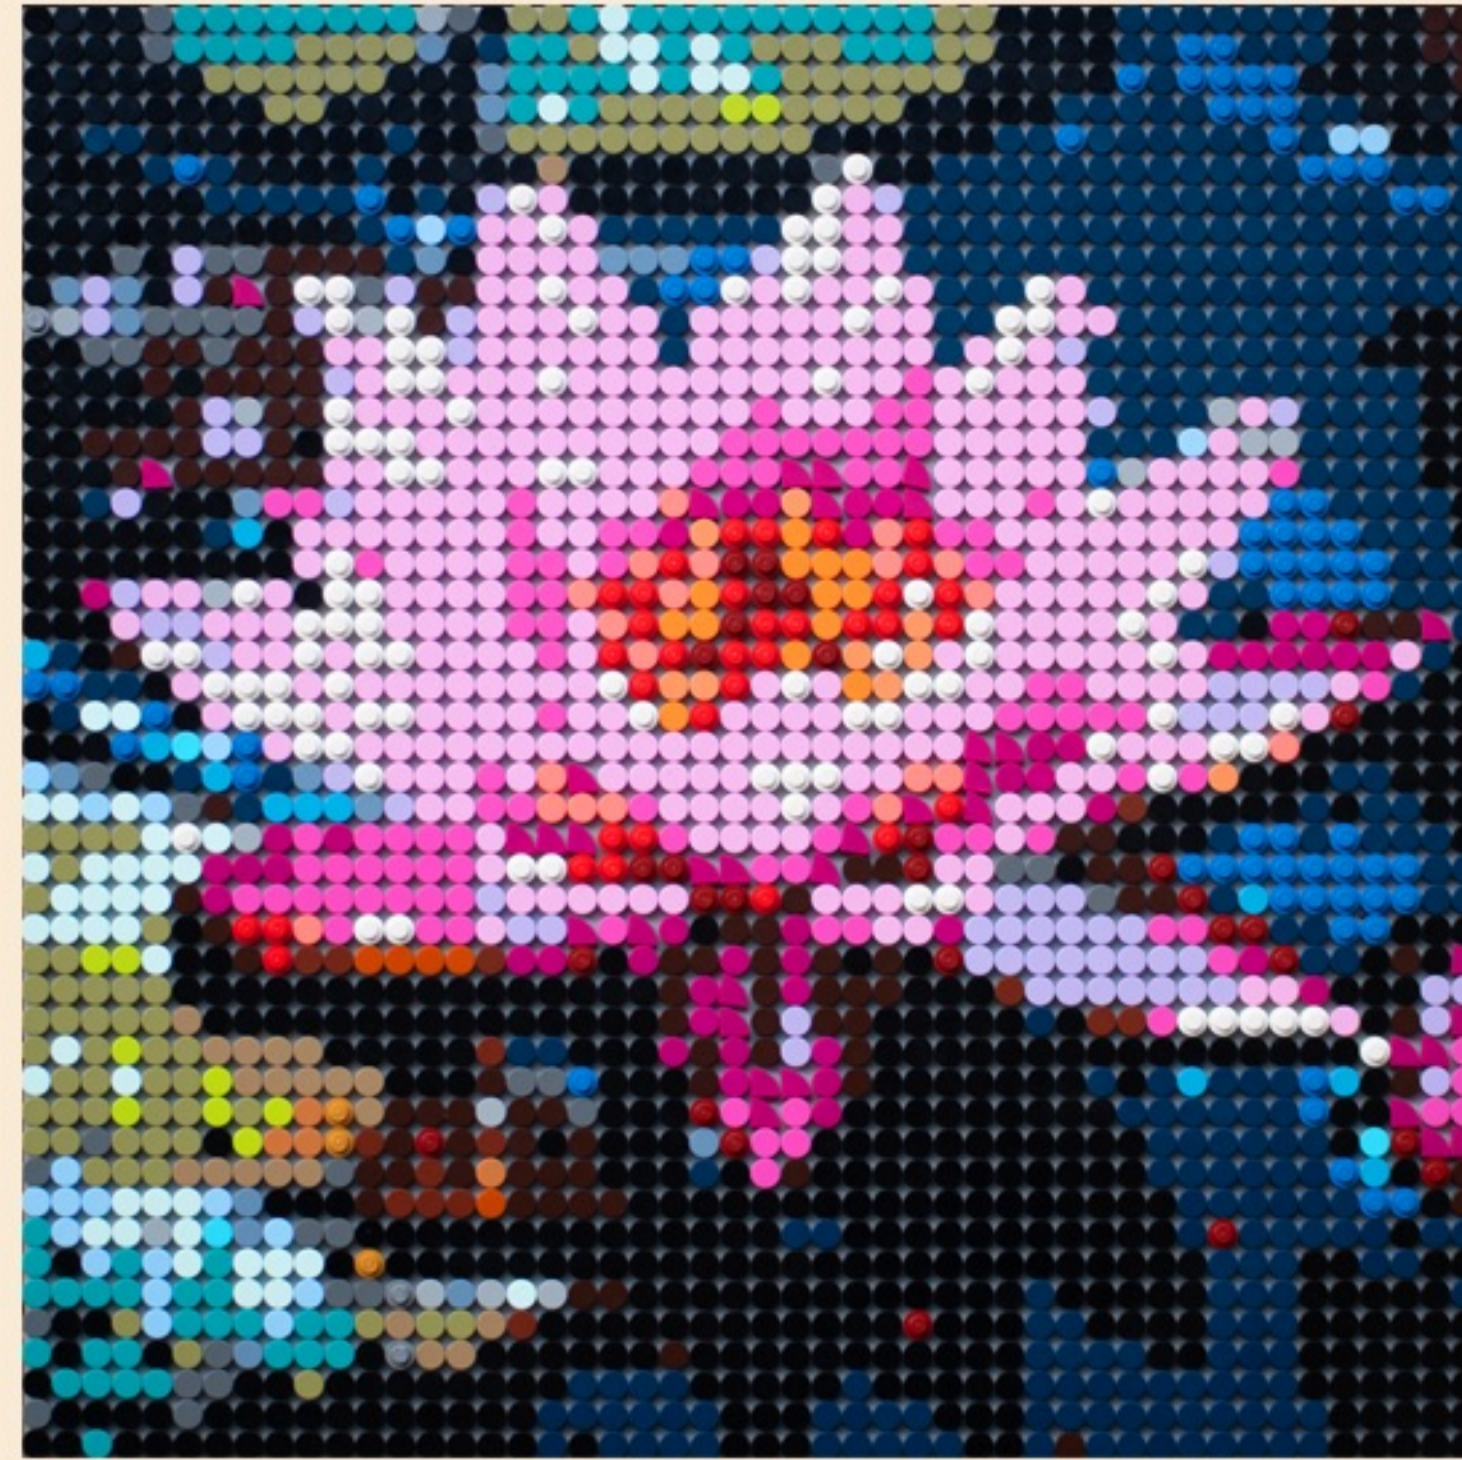

MOSAIC

**Browse our Instructions Library
for more lovely images:
traglbricks.com/mosaics**

Mosaic Monthly Subscription
BEST OFFER FOR INSTRUCTIONS:
traglbricks.com/mosaics

**We value your feedback.
Please visit:
traglbricks.com/contact**

Follow us on: **@TraglBricks**

info@traglbricks.com

TRAGLBRICKS.com