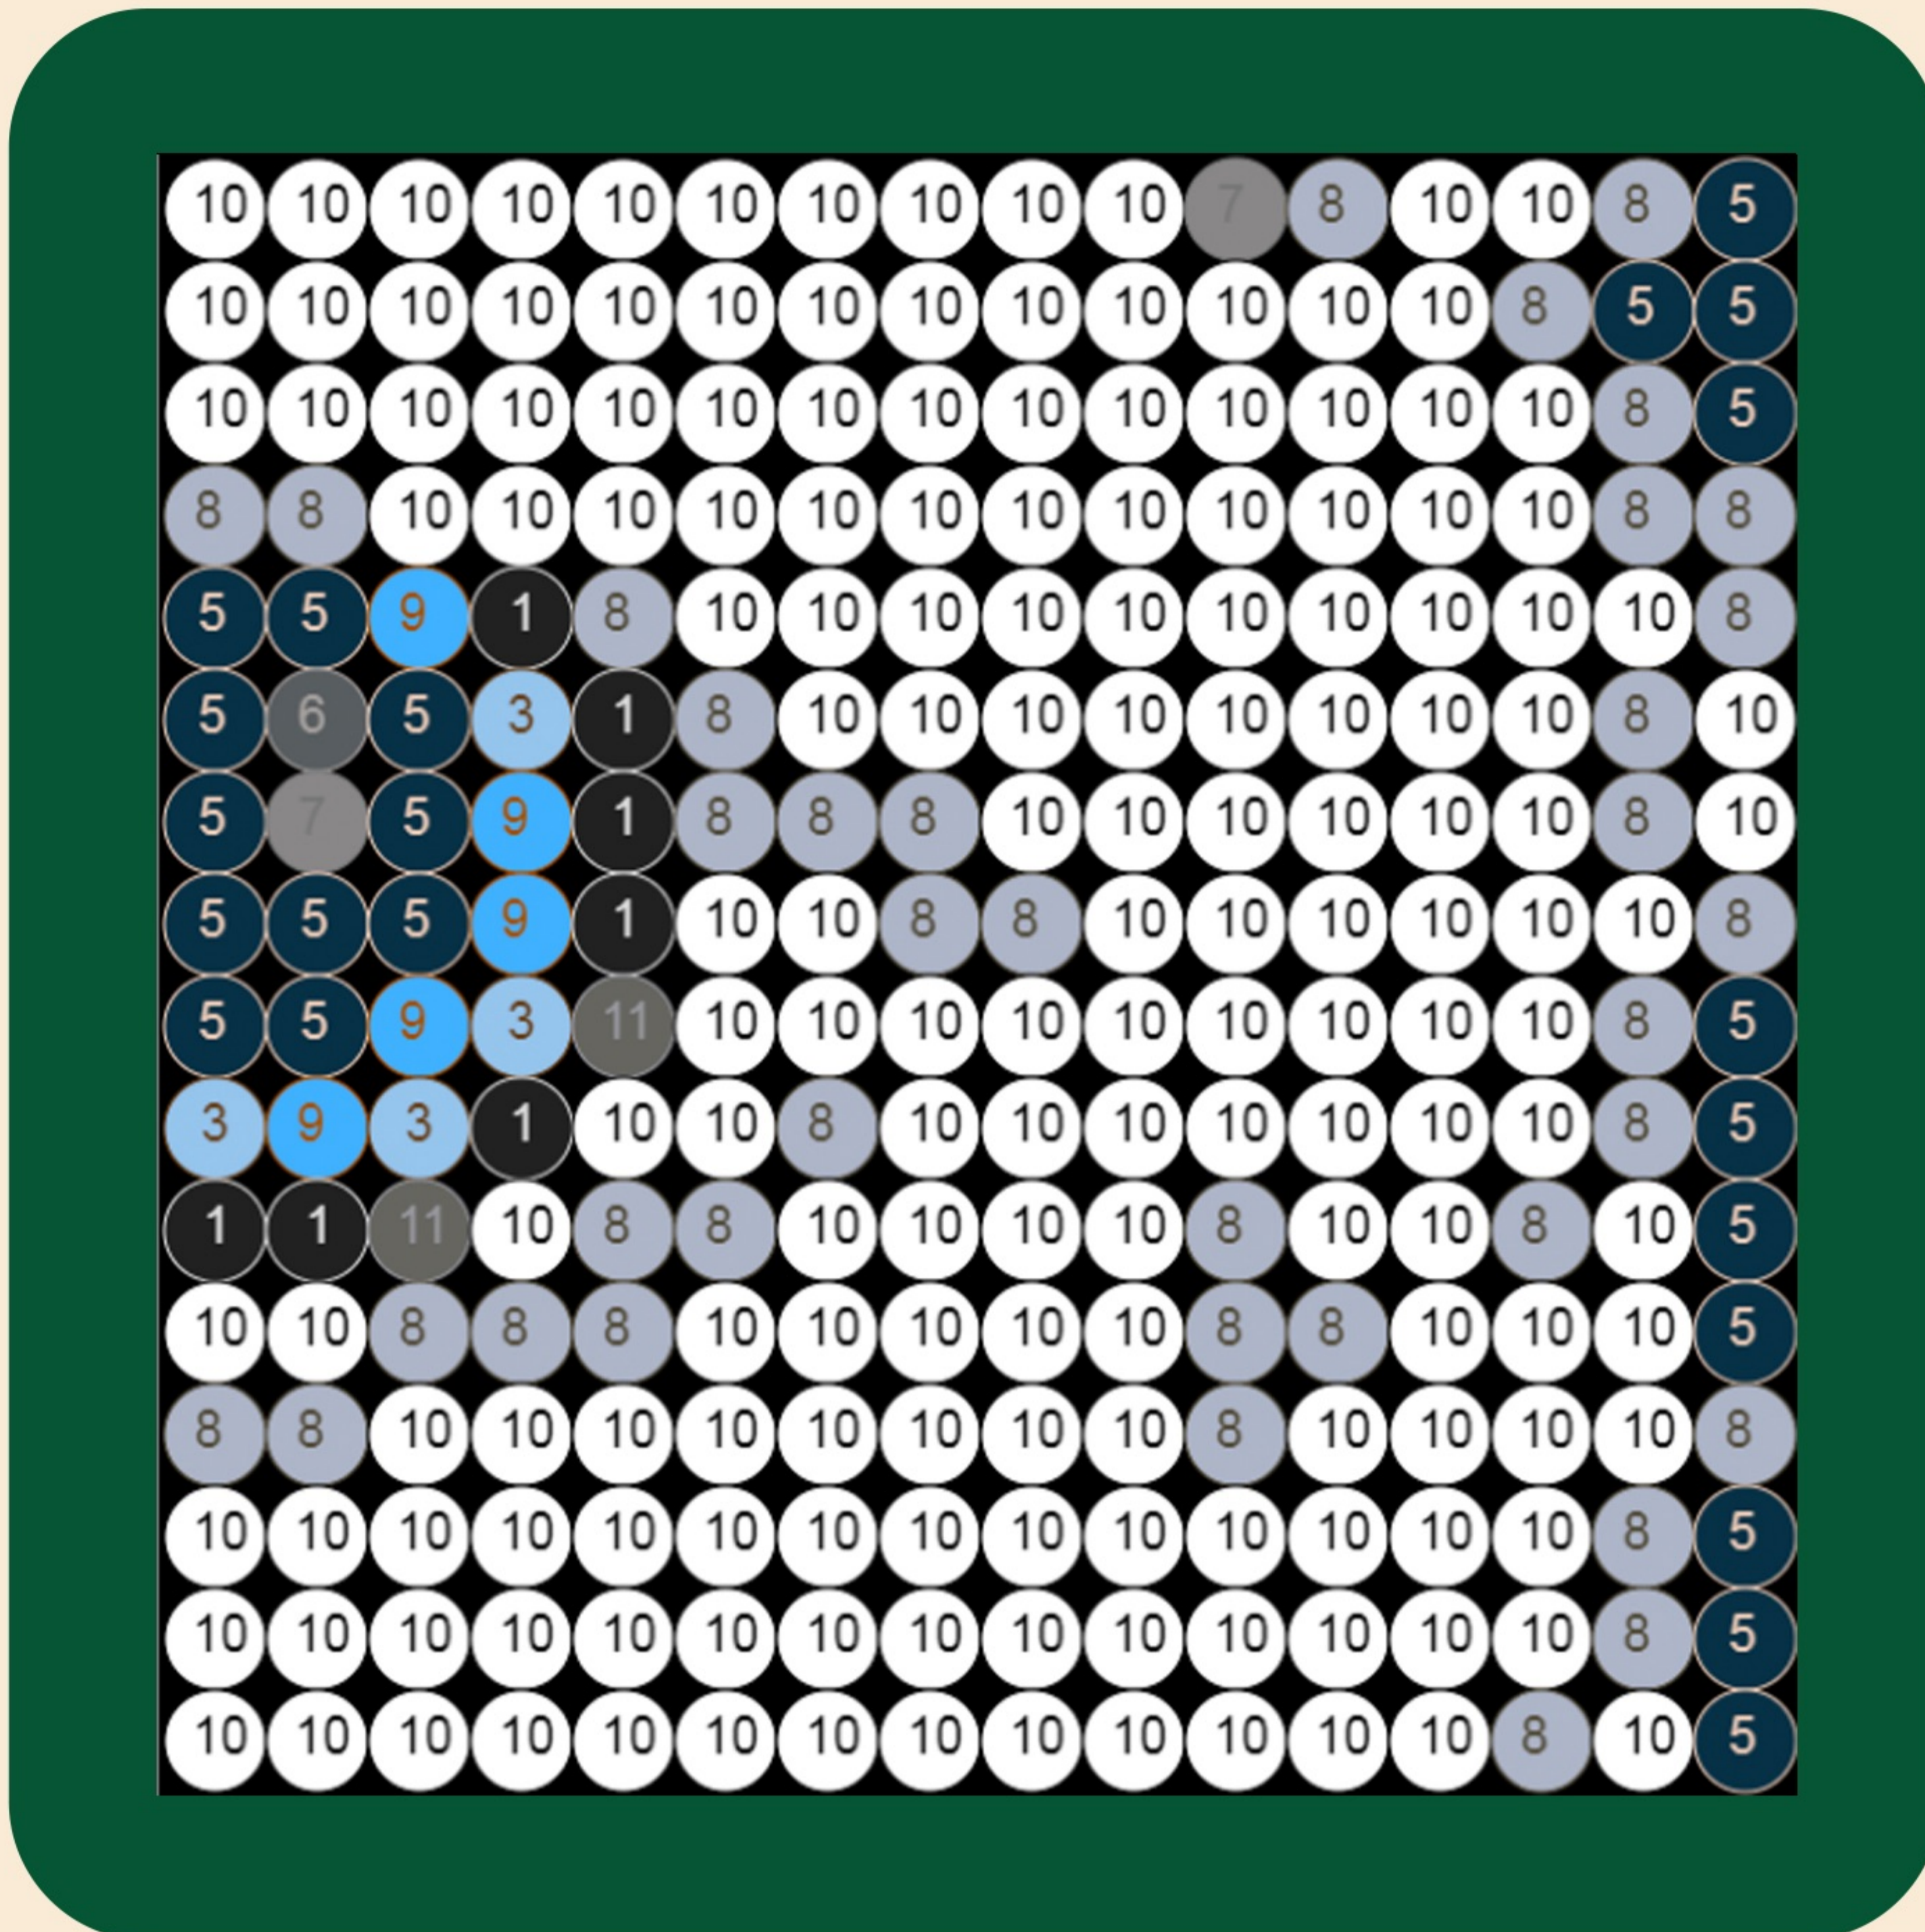

MOSAIC

SECTION 6

Material

- 1 X 7
  Black
- 2 X 0
  Blue
- 3 X 4
  Bright Light Blue
- 4 X 0
  Bright Pink
- 5 X 22
  Dark Blue
- 6 X 1
  Dark Bluish Gray
- 7 X 2
  Flat Silver
- 8 X 38
  Light Bluish Gray
- 9 X 5
  Medium Blue
- 10 X 175
  White
- 11 X 2
  Pearl Dark Gray