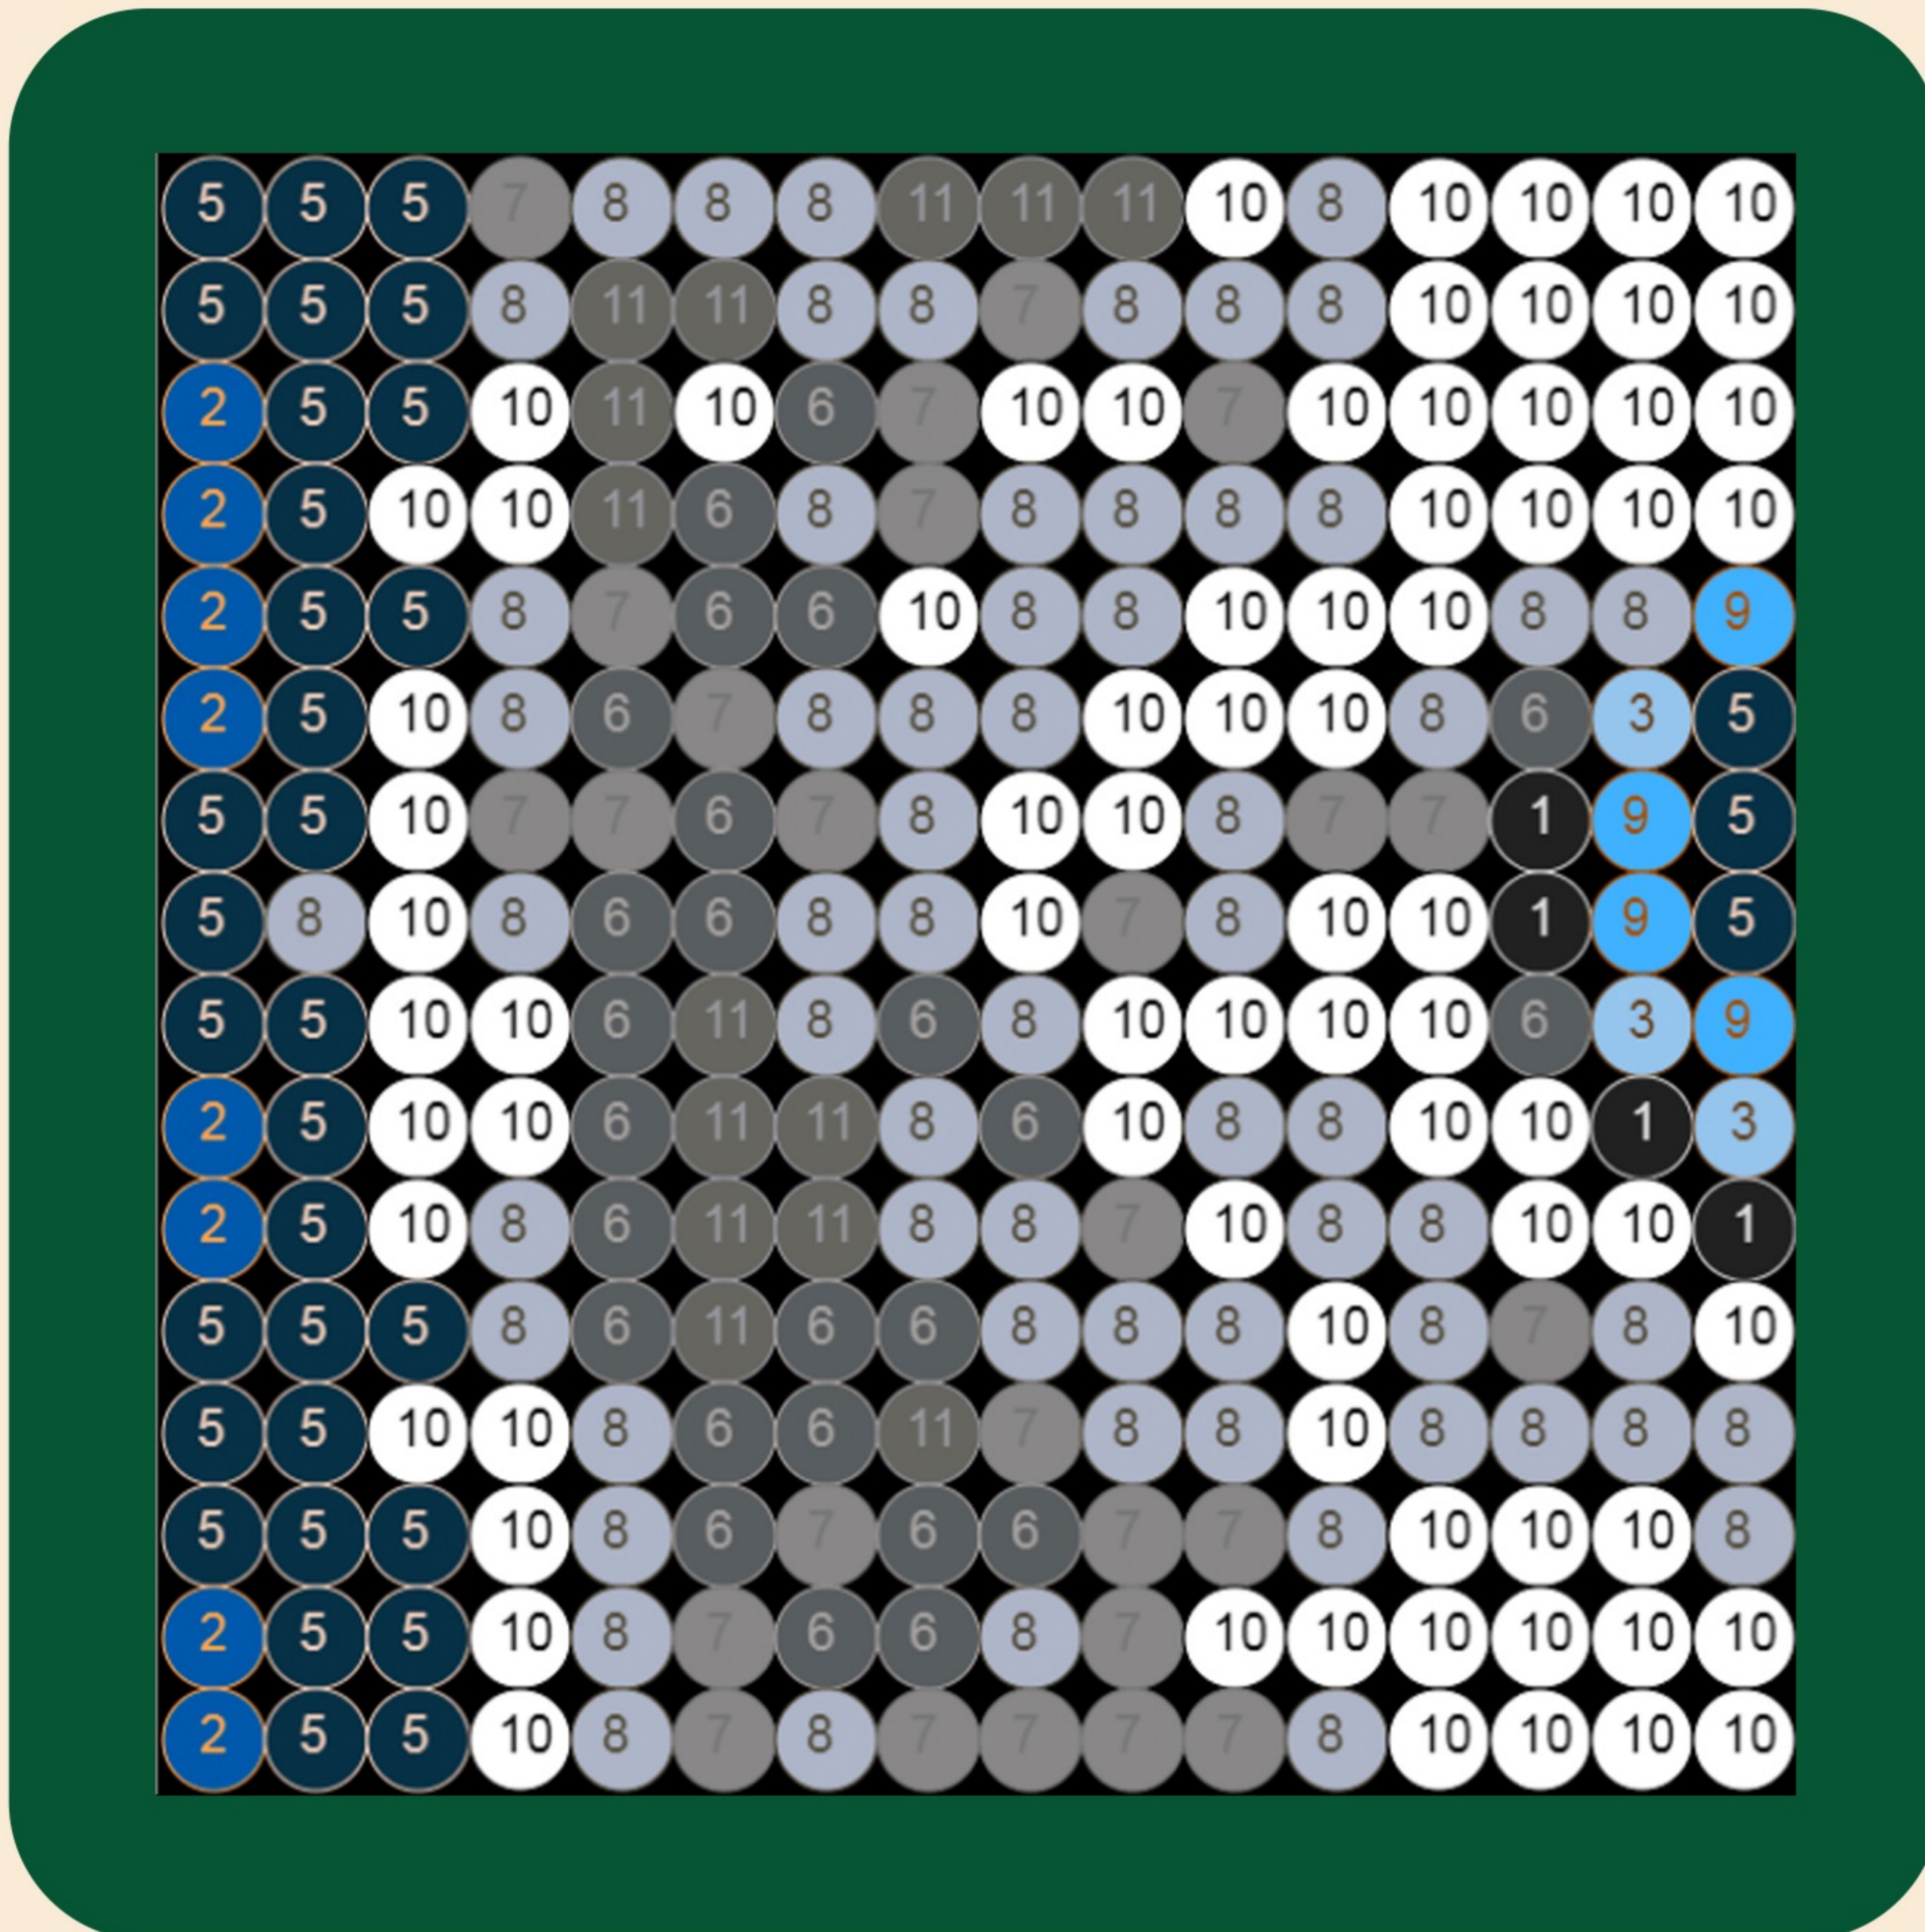

MOSAIC

SECTION 4

Material

- 1 X 4 Black
- 2 X 8 Blue
- 3 X 3 Bright Light Blue
- 4 X 0 Bright Pink
- 5 X 34 Dark Blue
- 6 X 25 Dark Bluish Gray
- 7 X 26 Flat Silver
- 8 X 63 Light Bluish Gray
- 9 X 4 Medium Blue
- 10 X 75 White
- 11 X 14 Pearl Dark Gray