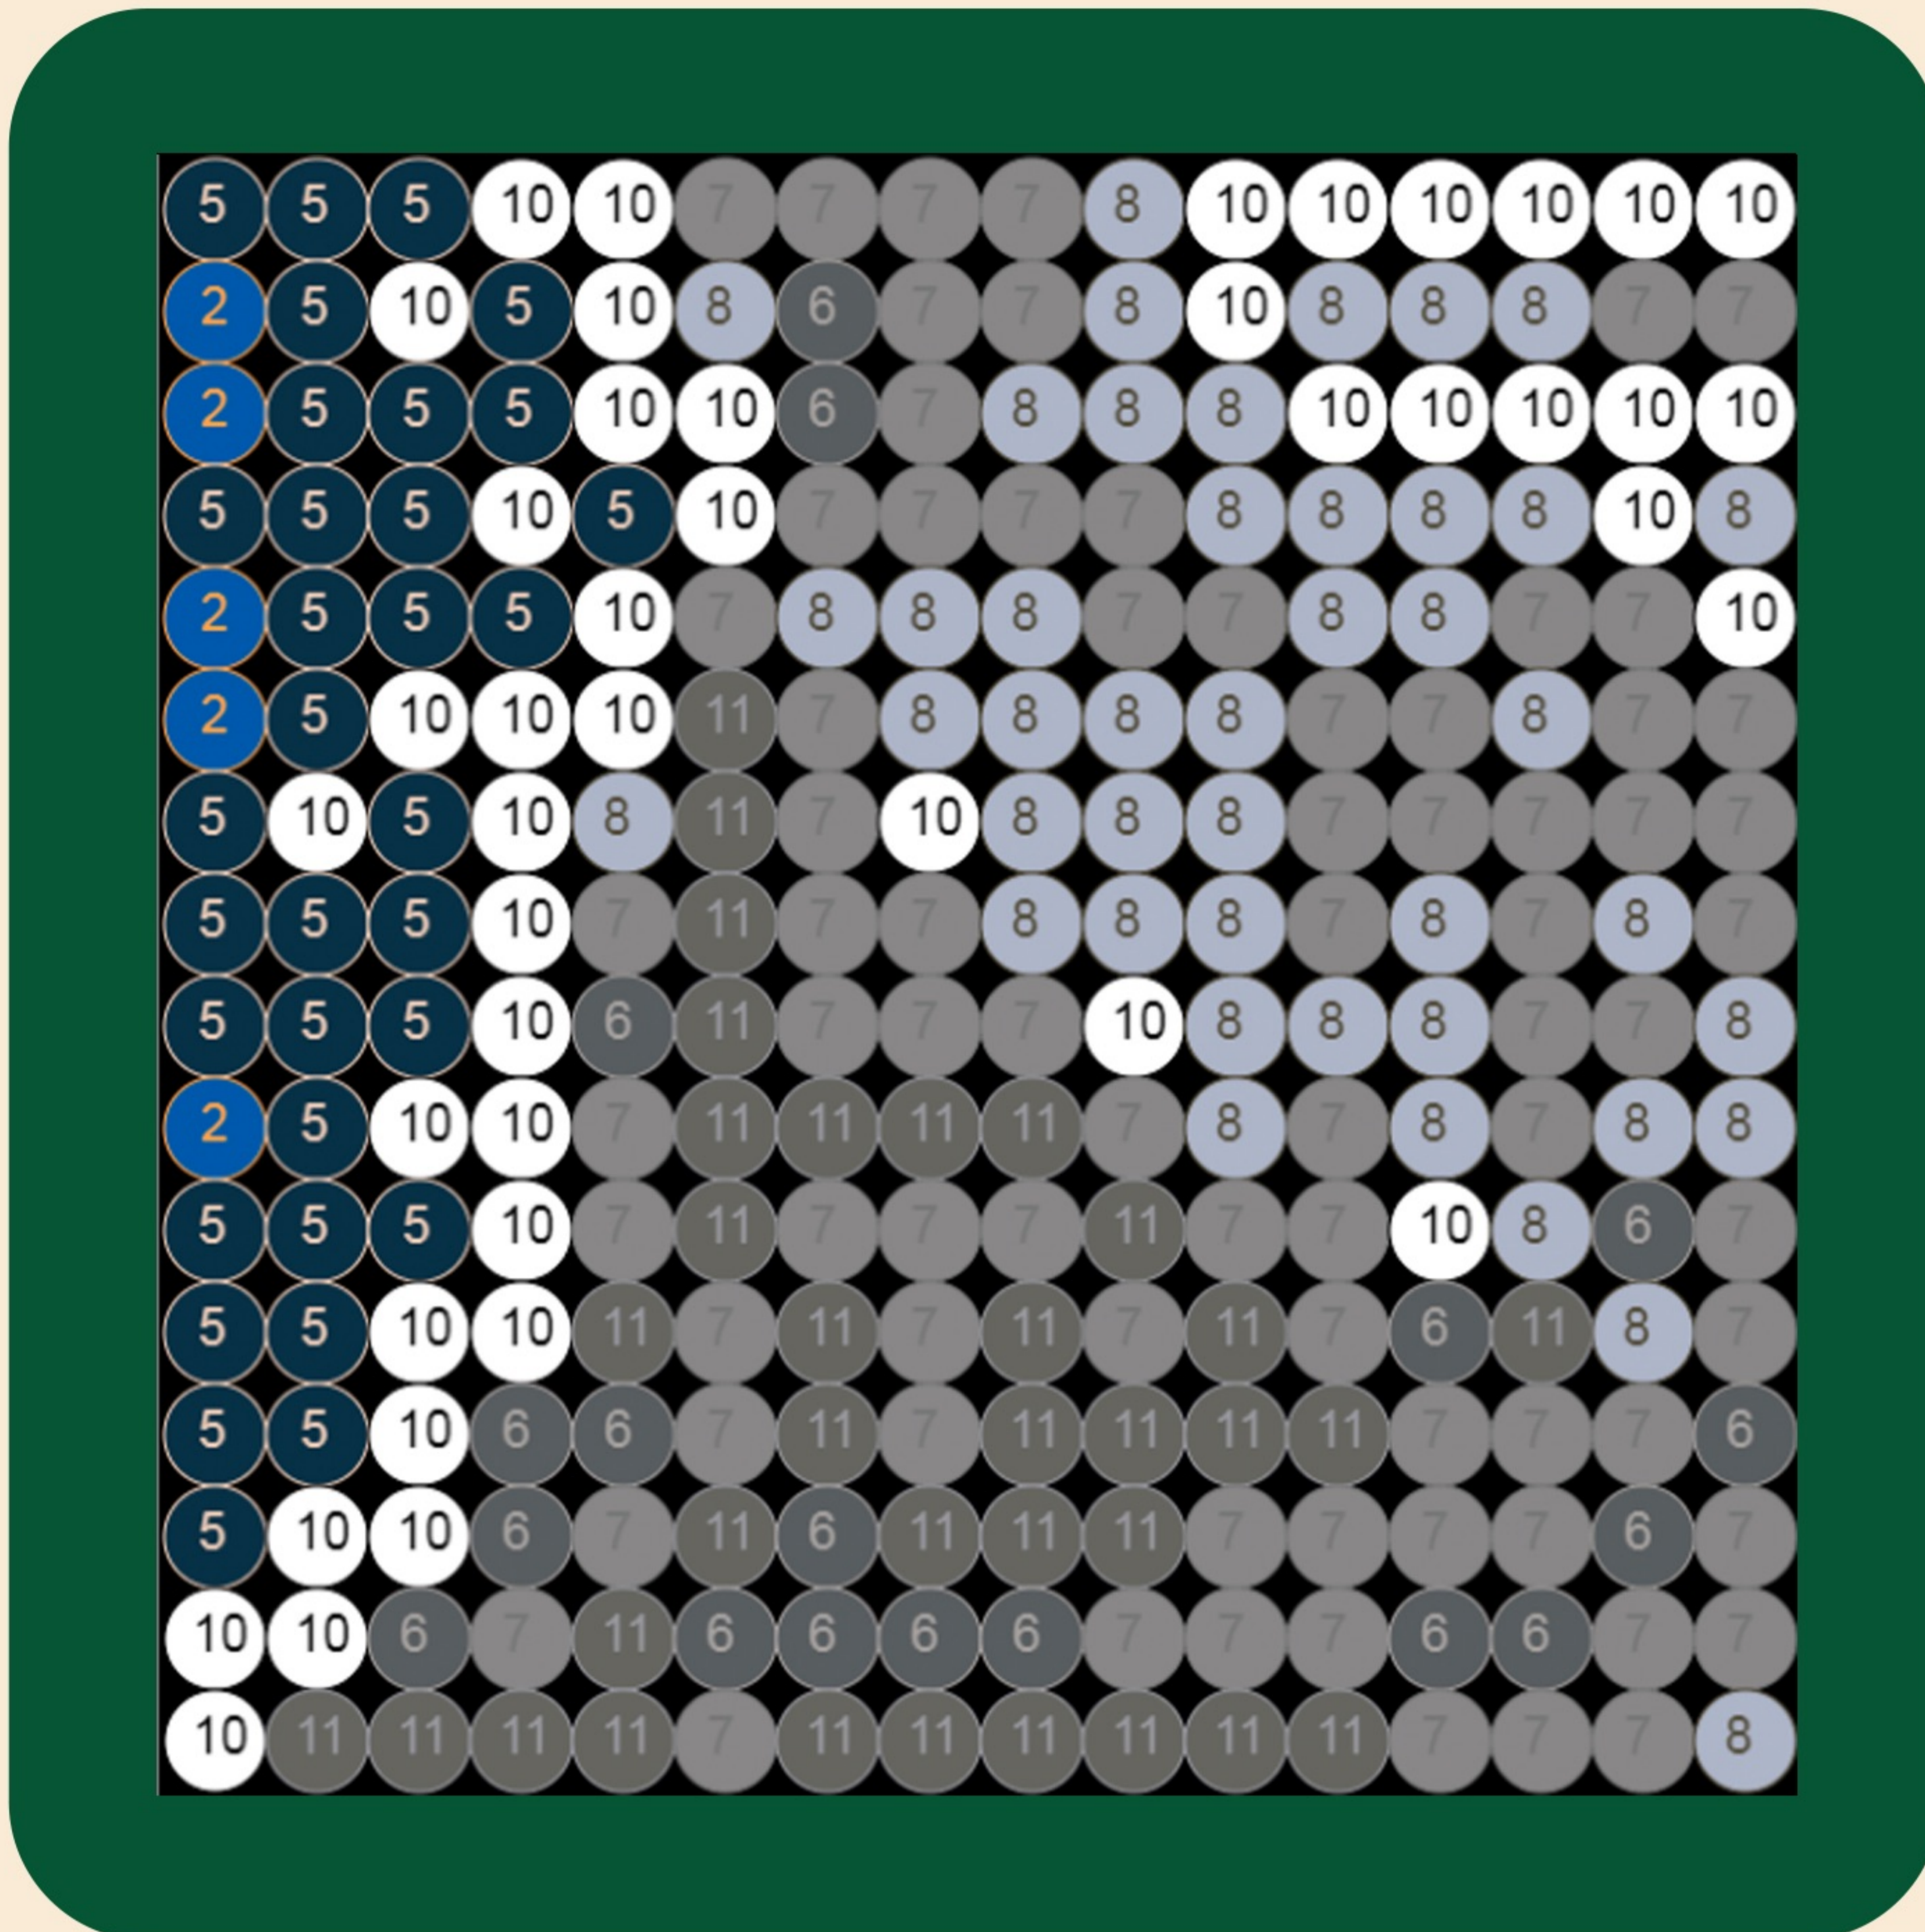

MOSAIC

SECTION 7

Material

- 1 X 0 Black
- 2 X 5 Blue
- 3 X 0 Bright Light Blue
- 4 X 0 Bright Pink
- 5 X 33 Dark Blue
- 6 X 18 Dark Bluish Gray
- 7 X 77 Flat Silver
- 8 X 44 Light Bluish Gray
- 9 X 0 Medium Blue
- 10 X 44 White
- 11 X 35 Pearl Dark Gray