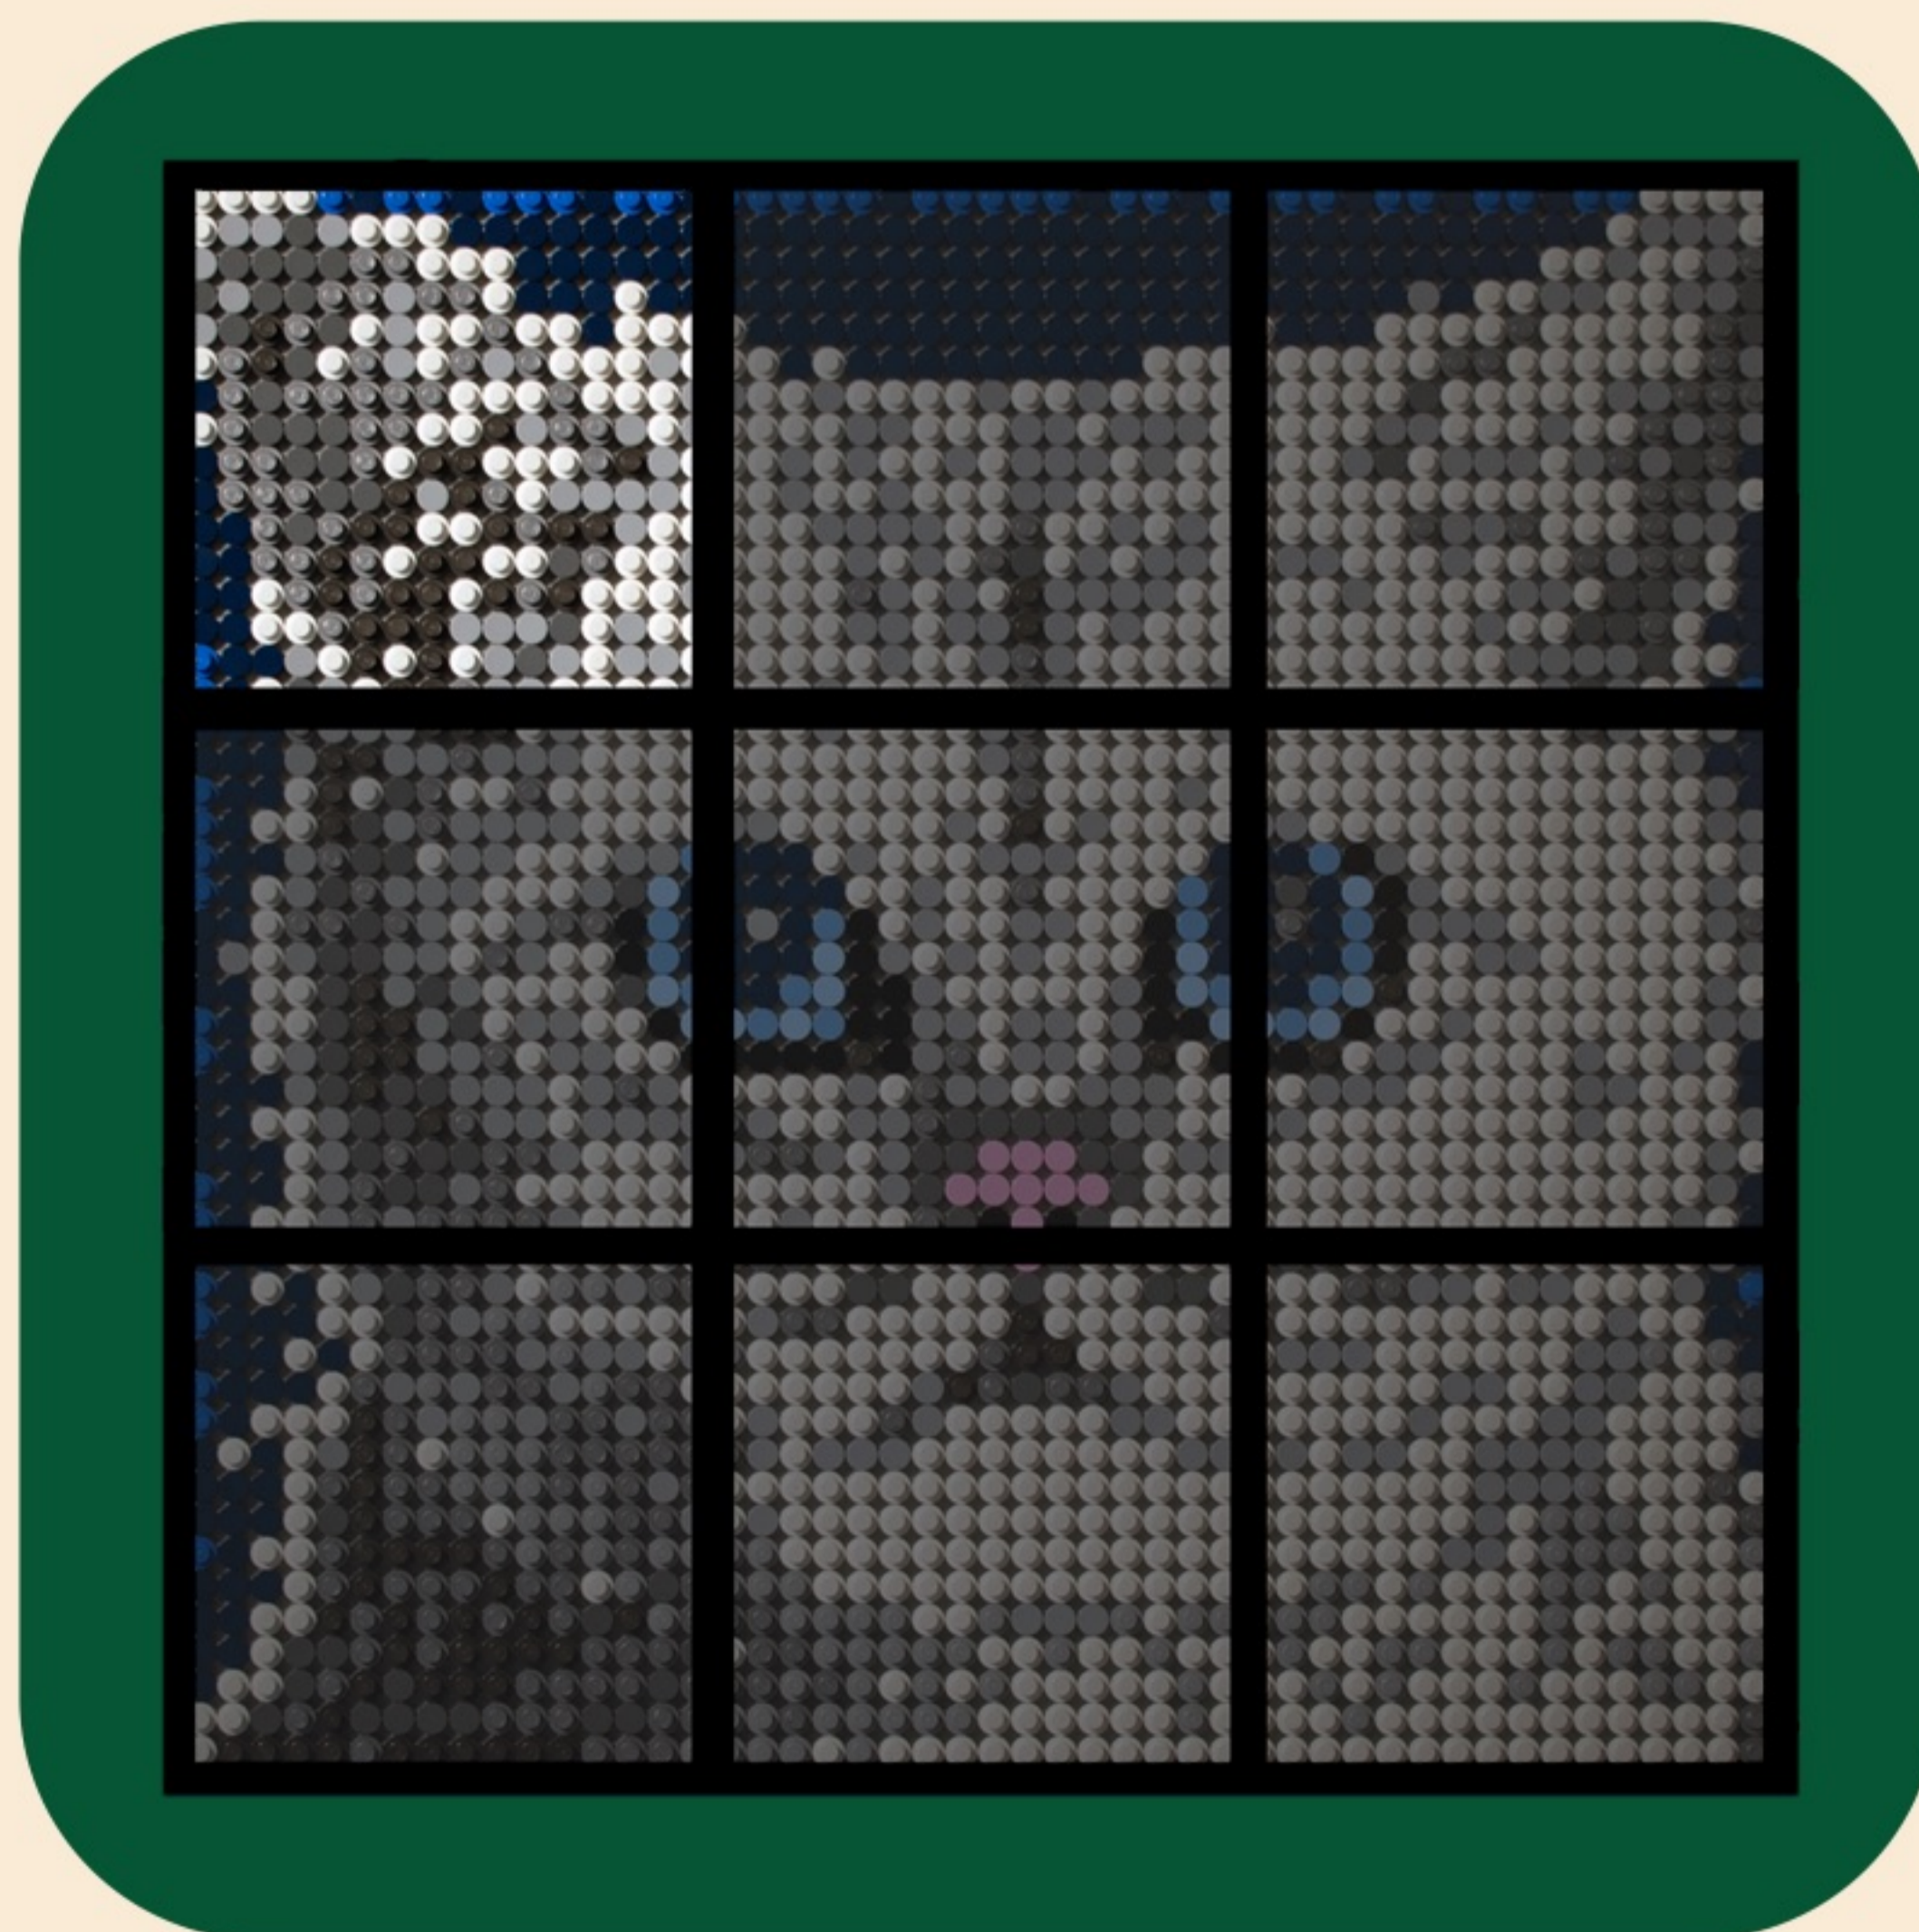

Preview

Layout

MOSAIC

SECTION 1

Material

- 1 X 0 Black
- 2 X 10 Blue
- 3 X 0 Bright Light Blue
- 4 X 0 Bright Pink
- 5 X 36 Dark Blue
- 6 X 23 Dark Bluish Gray
- 7 X 44 Flat Silver
- 8 X 38 Light Bluish Gray
- 9 X 0 Medium Blue
- 10 X 77 White
- 11 X 28 Pearl Dark Gray