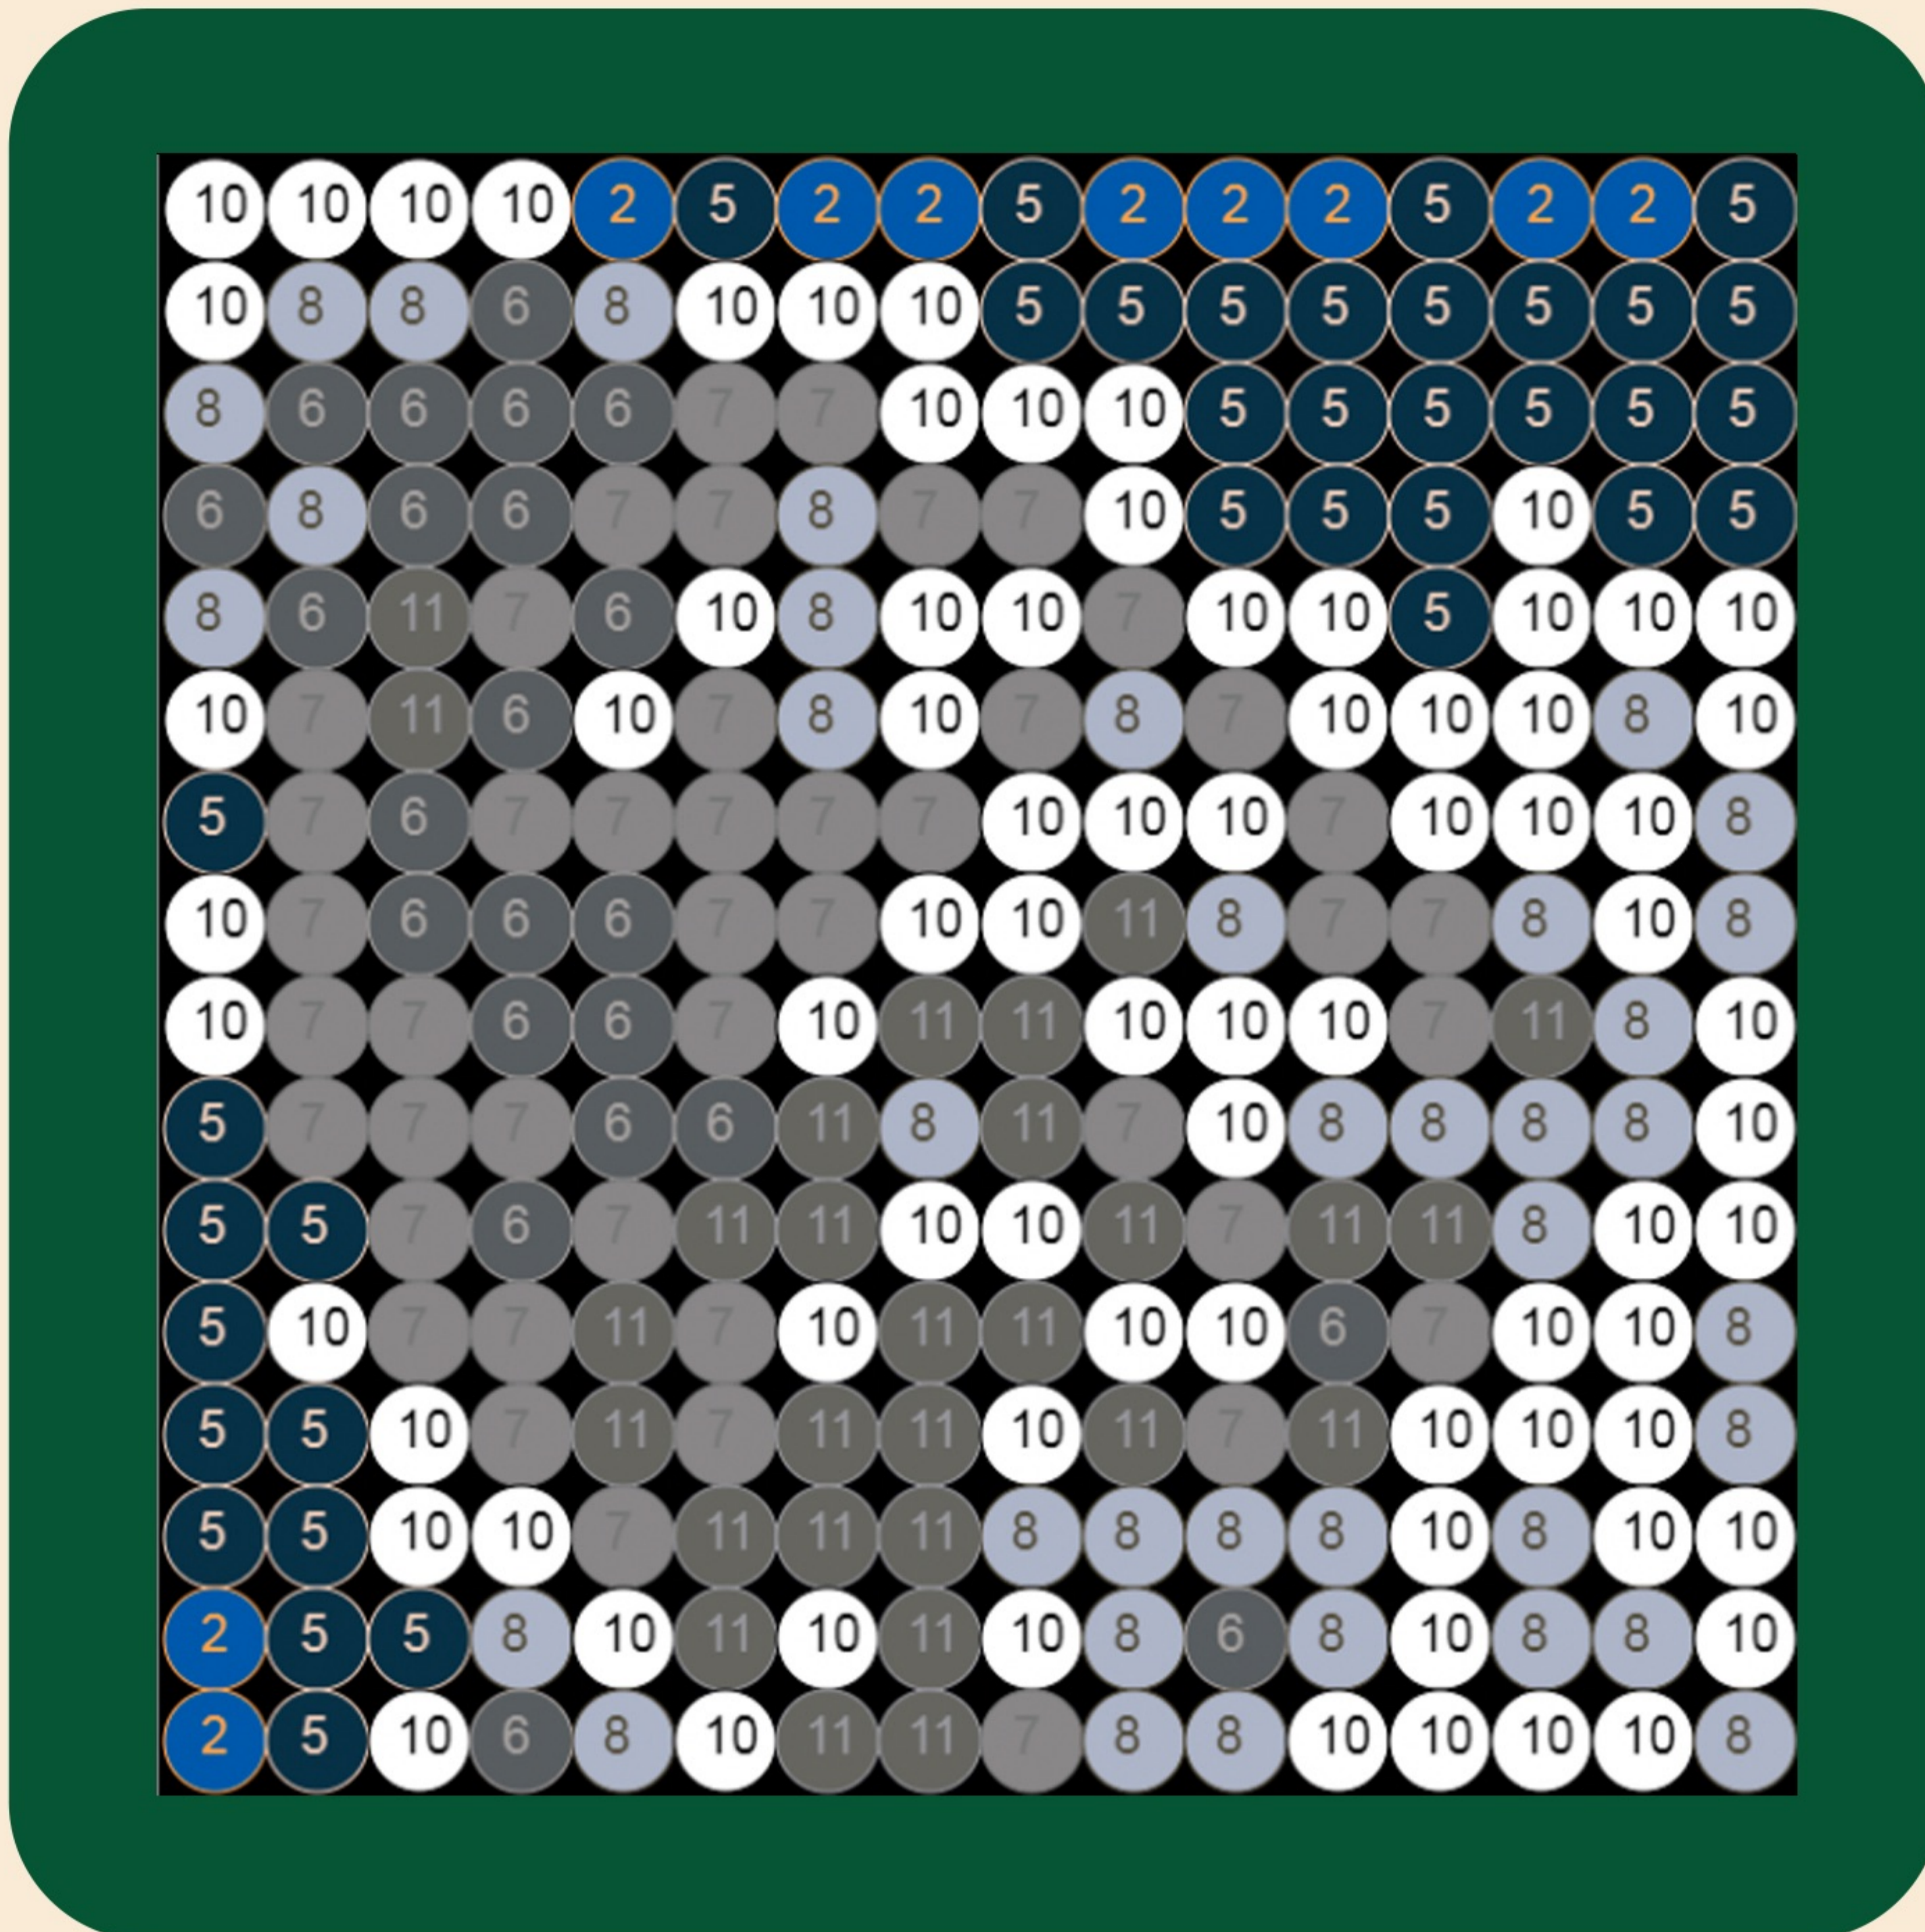

MOSAIC

White Cat

MOSAIC

Material

- 1 X 30
Black
- 2 X 47
Blue
- 3 X 14
Bright Light Blue
- 4 X 10
Bright Pink
- 5 X 265
Dark Blue
- 6 X 104
Dark Bluish Gray
- 7 X 213
Flat Silver
- 8 X 458
Light Bluish Gray
- 9 X 16
Medium Blue
- 10 X 1059
White
- 11 X 88
Pearl Dark Gray

Preview

Layout

MOSAIC

SECTION 1

Material

- 1 X 0 Black
- 2 X 10 Blue
- 3 X 0 Bright Light Blue
- 4 X 0 Bright Pink
- 5 X 36 Dark Blue
- 6 X 23 Dark Bluish Gray
- 7 X 44 Flat Silver
- 8 X 38 Light Bluish Gray
- 9 X 0 Medium Blue
- 10 X 77 White
- 11 X 28 Pearl Dark Gray