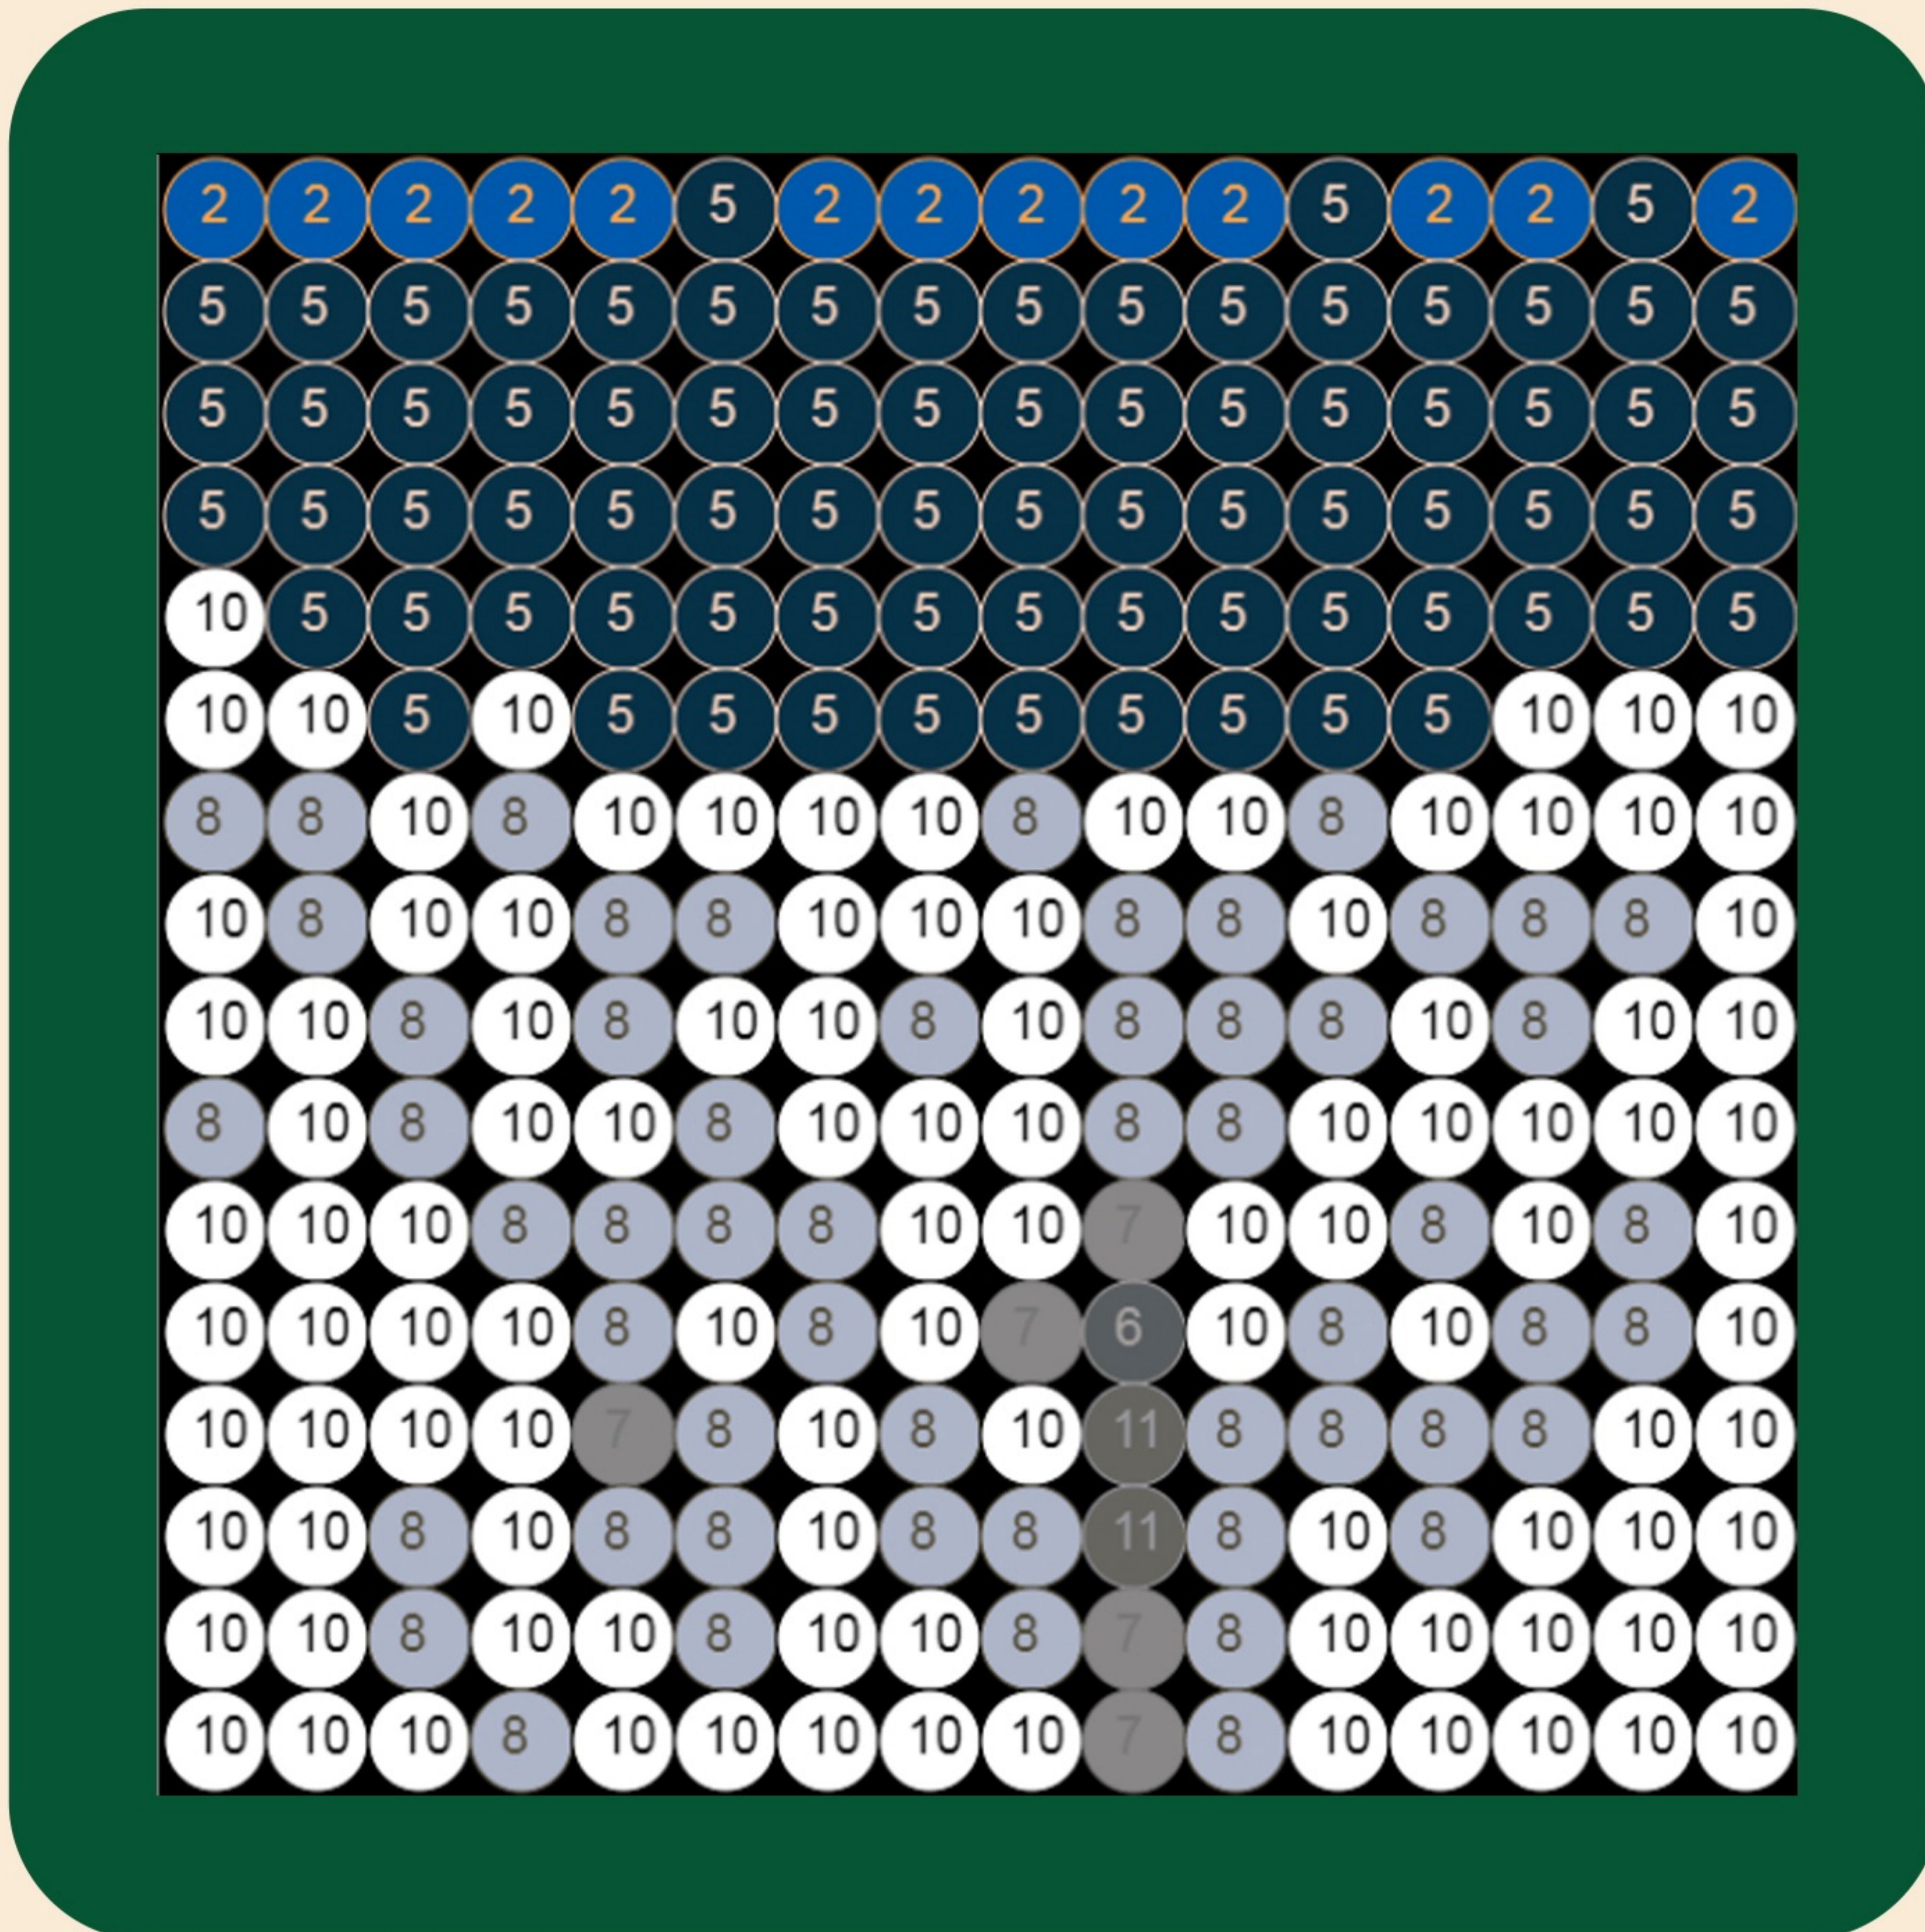

MOSAIC

SECTION 2

Material

- 1 X 0 Black
- 2 X 13 Blue
- 3 X 0 Bright Light Blue
- 4 X 0 Bright Pink
- 5 X 76 Dark Blue
- 6 X 1 Dark Bluish Gray
- 7 X 5 Flat Silver
- 8 X 55 Light Bluish Gray
- 9 X 0 Medium Blue
- 10 X 104 White
- 11 X 2 Pearl Dark Gray