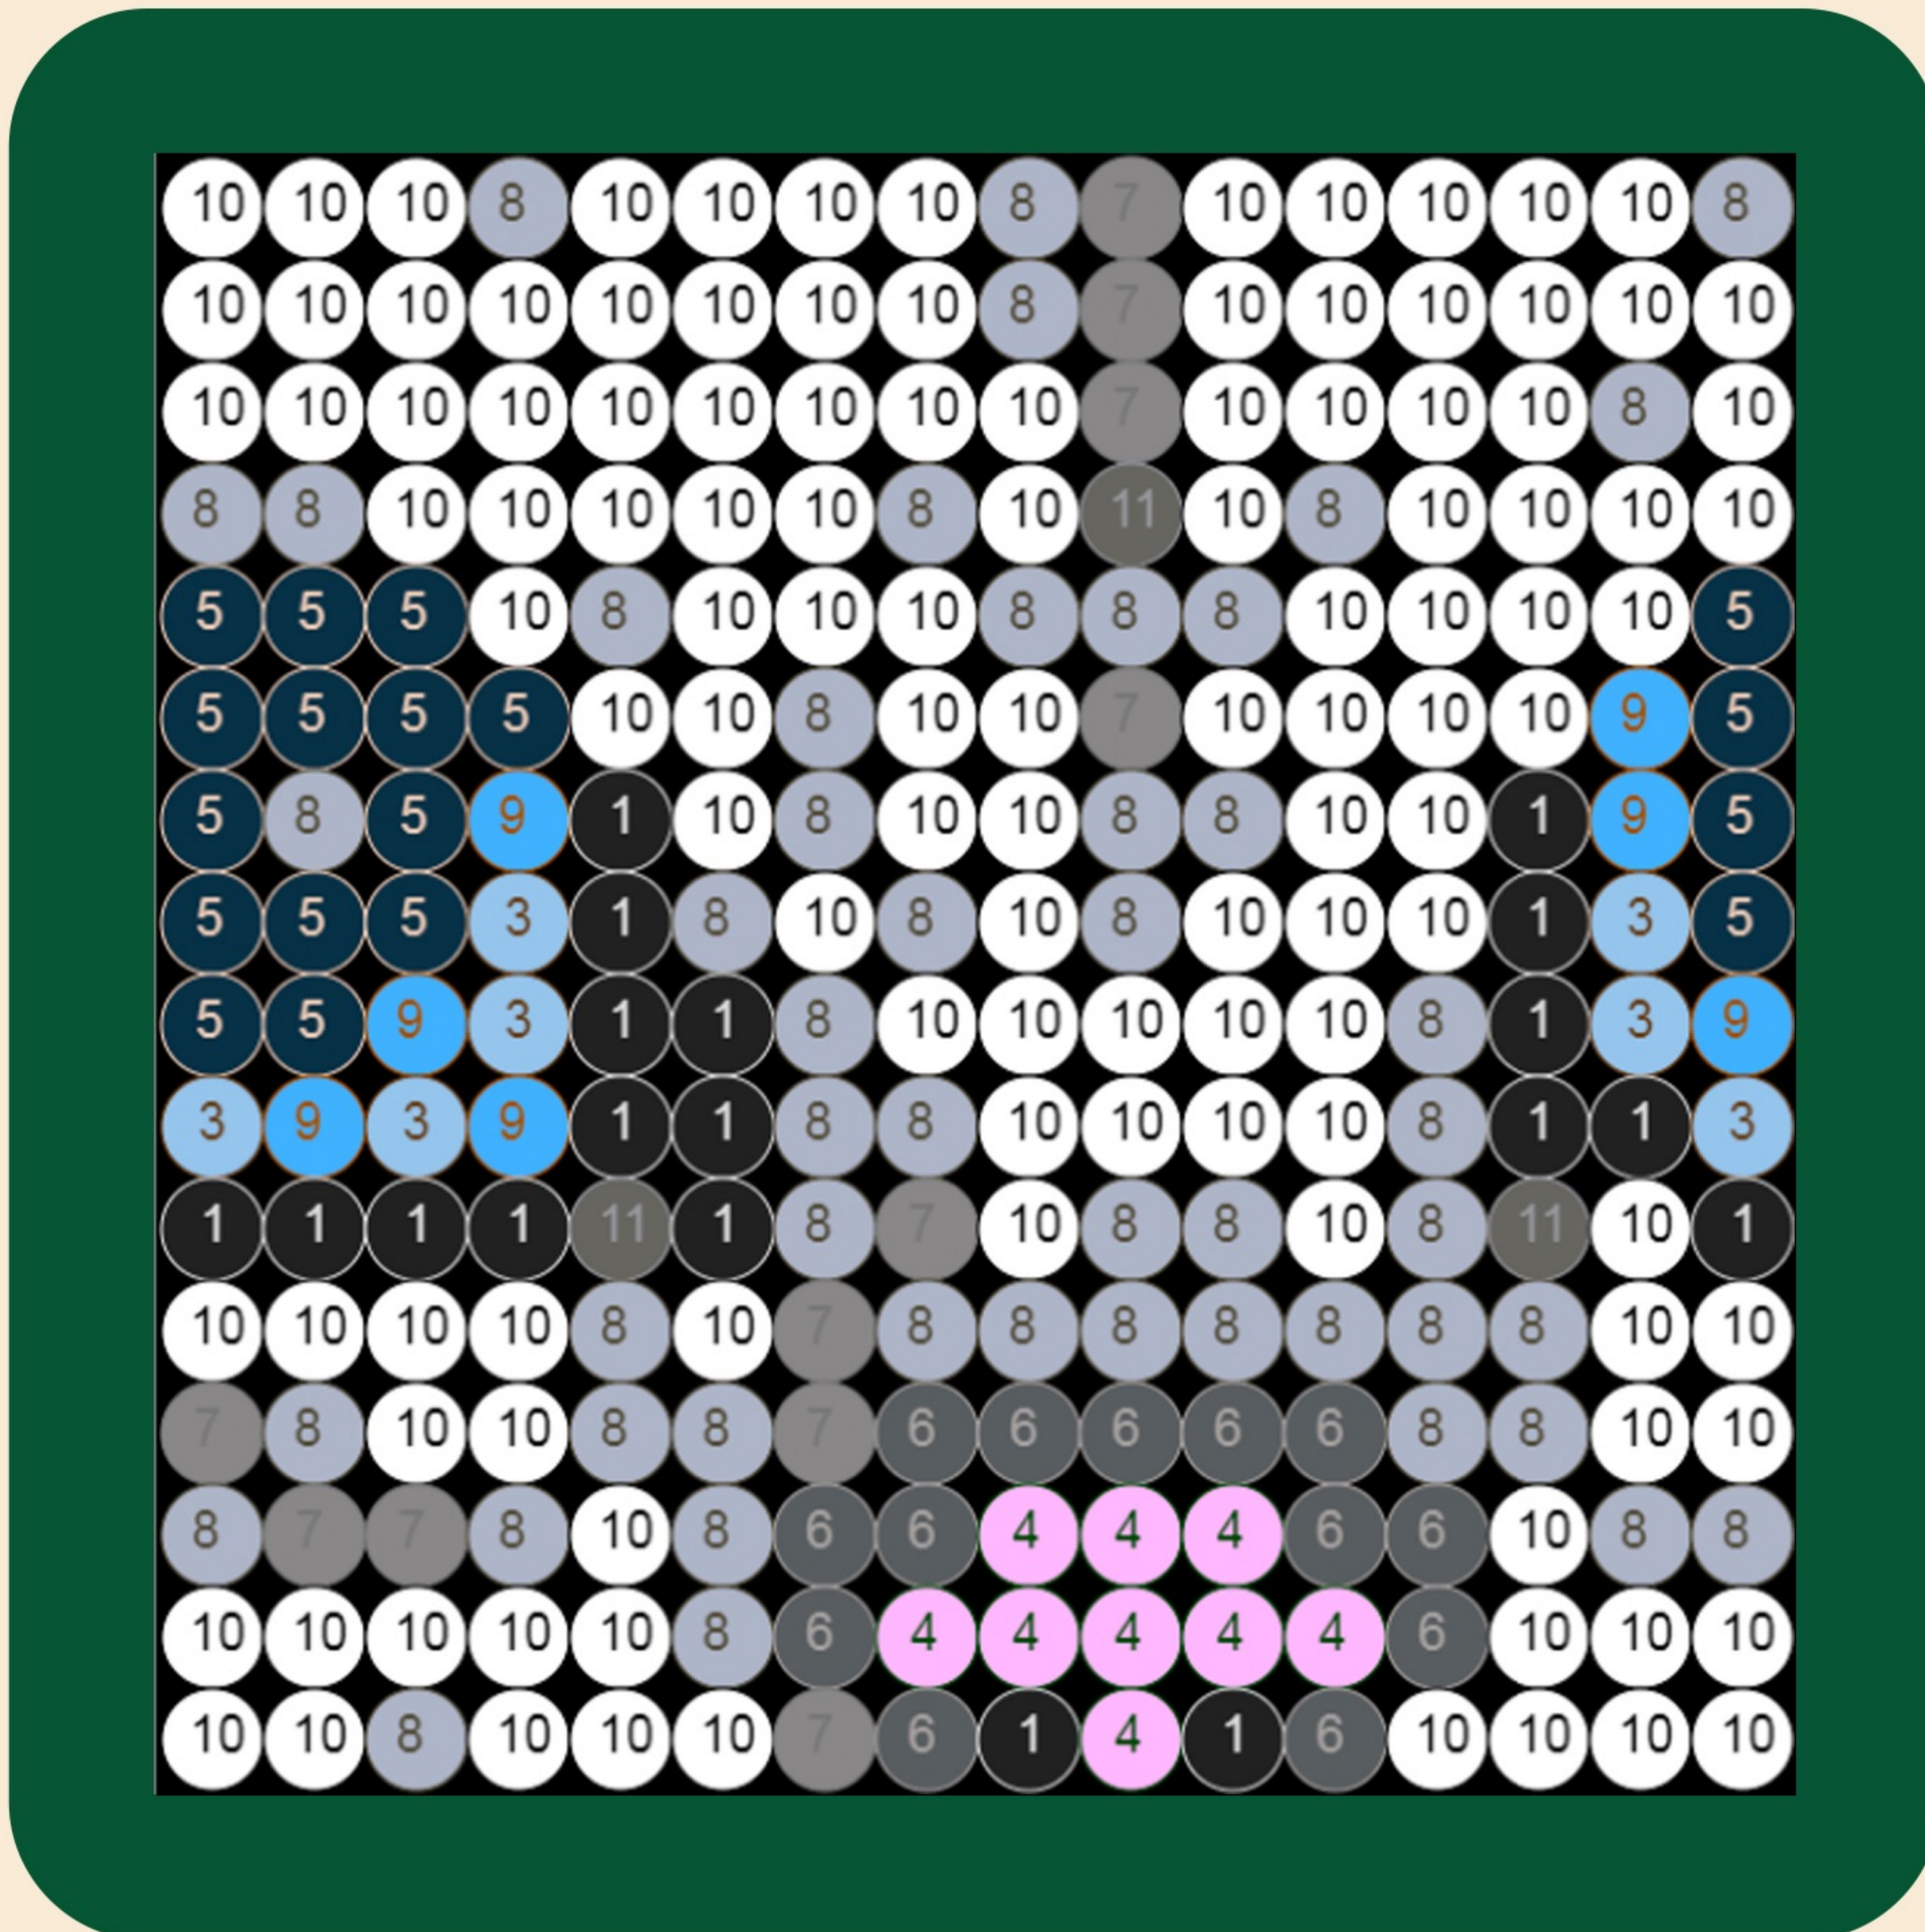

MOSAIC

SECTION 5

Material

- 1 X 19
  Black
- 2 X 0
  Blue
- 3 X 7
  Bright Light Blue
- 4 X 9
  Bright Pink
- 5 X 18
  Dark Blue
- 6 X 13
  Dark Bluish Gray
- 7 X 11
  Flat Silver
- 8 X 50
  Light Bluish Gray
- 9 X 7
  Medium Blue
- 10 X 119
  White
- 11 X 3
  Pearl Dark Gray