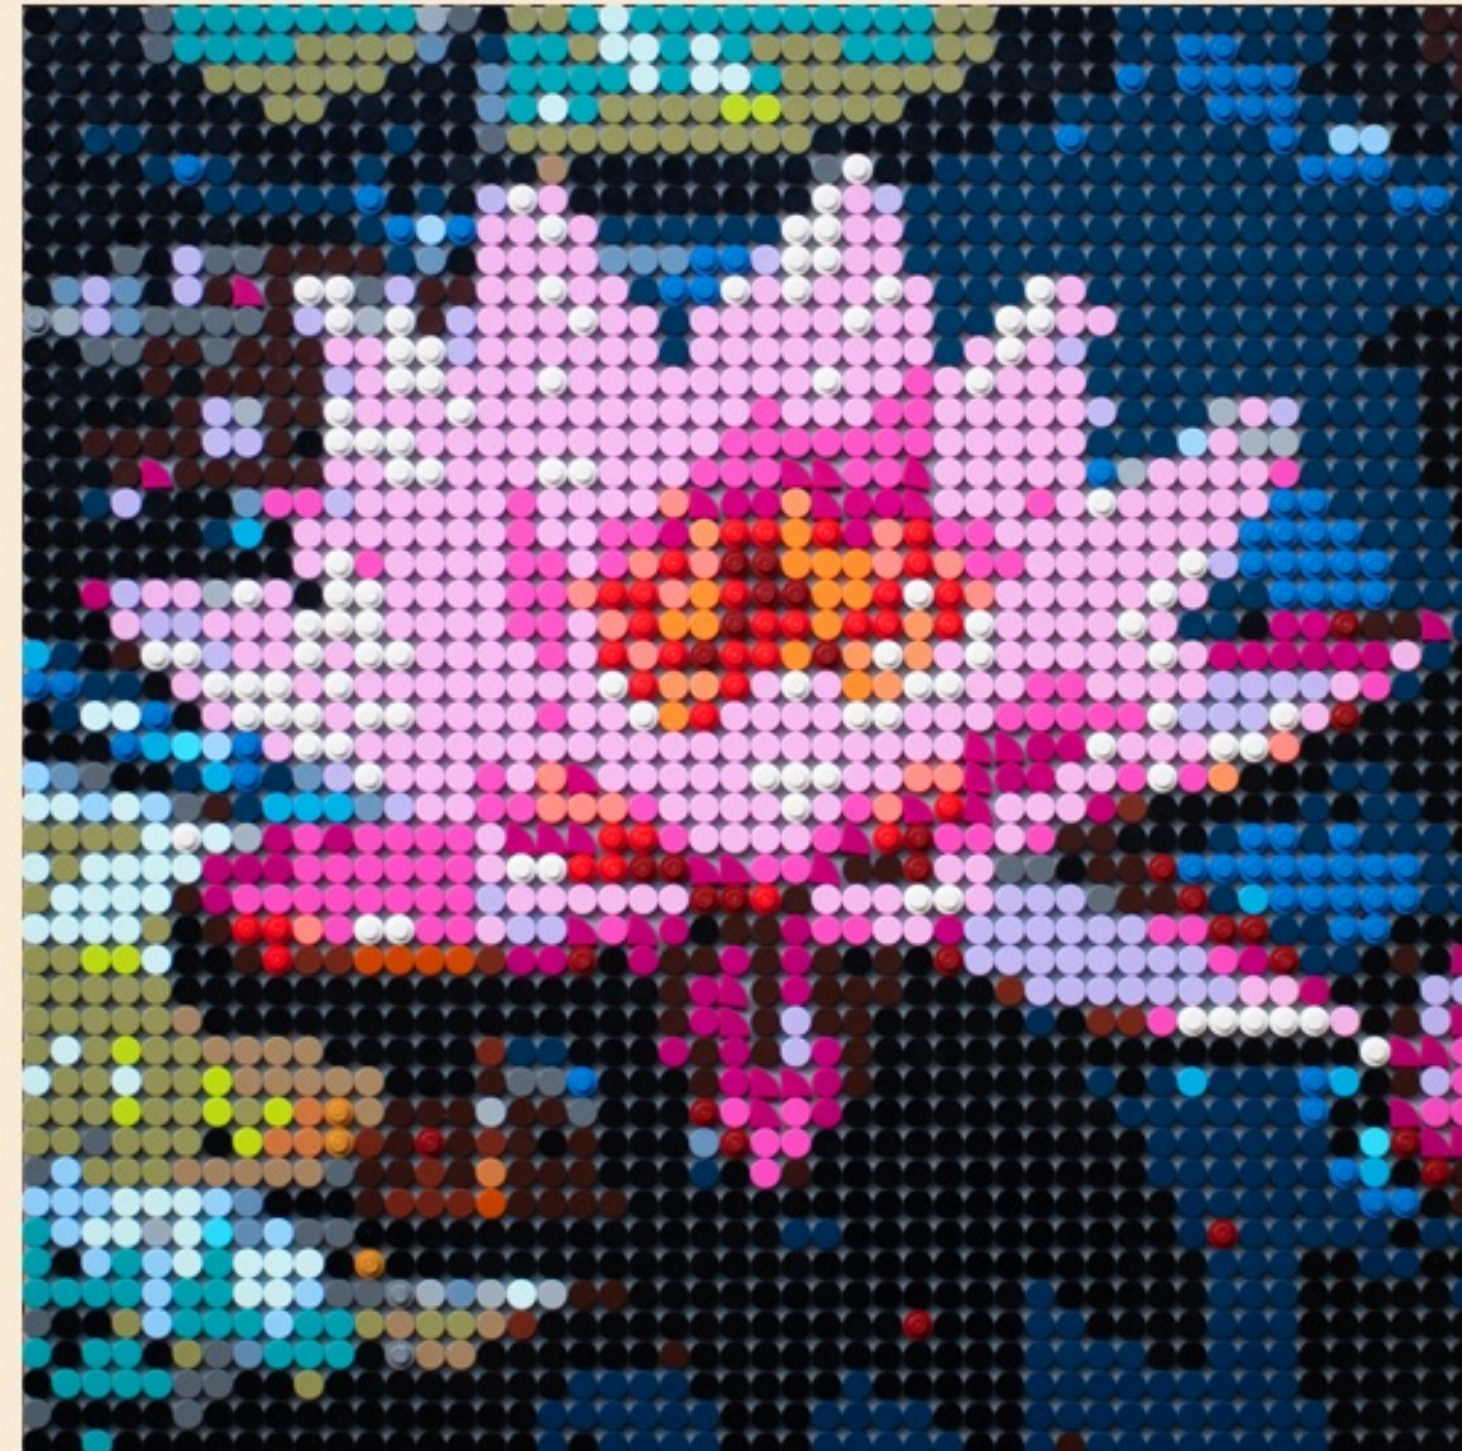

MOSAIC

**Browse our Instructions Library
for more lovely images:
traglbricks.com/mosaics**

Mosaic Monthly Subscription
BEST OFFER FOR INSTRUCTIONS:
traglbricks.com/mosaics

**We value your feedback.
Please visit:
traglbricks.com/contact**

Follow us on: **@TraglBricks**

info@traglbricks.com

TRAGLBRICKS.com