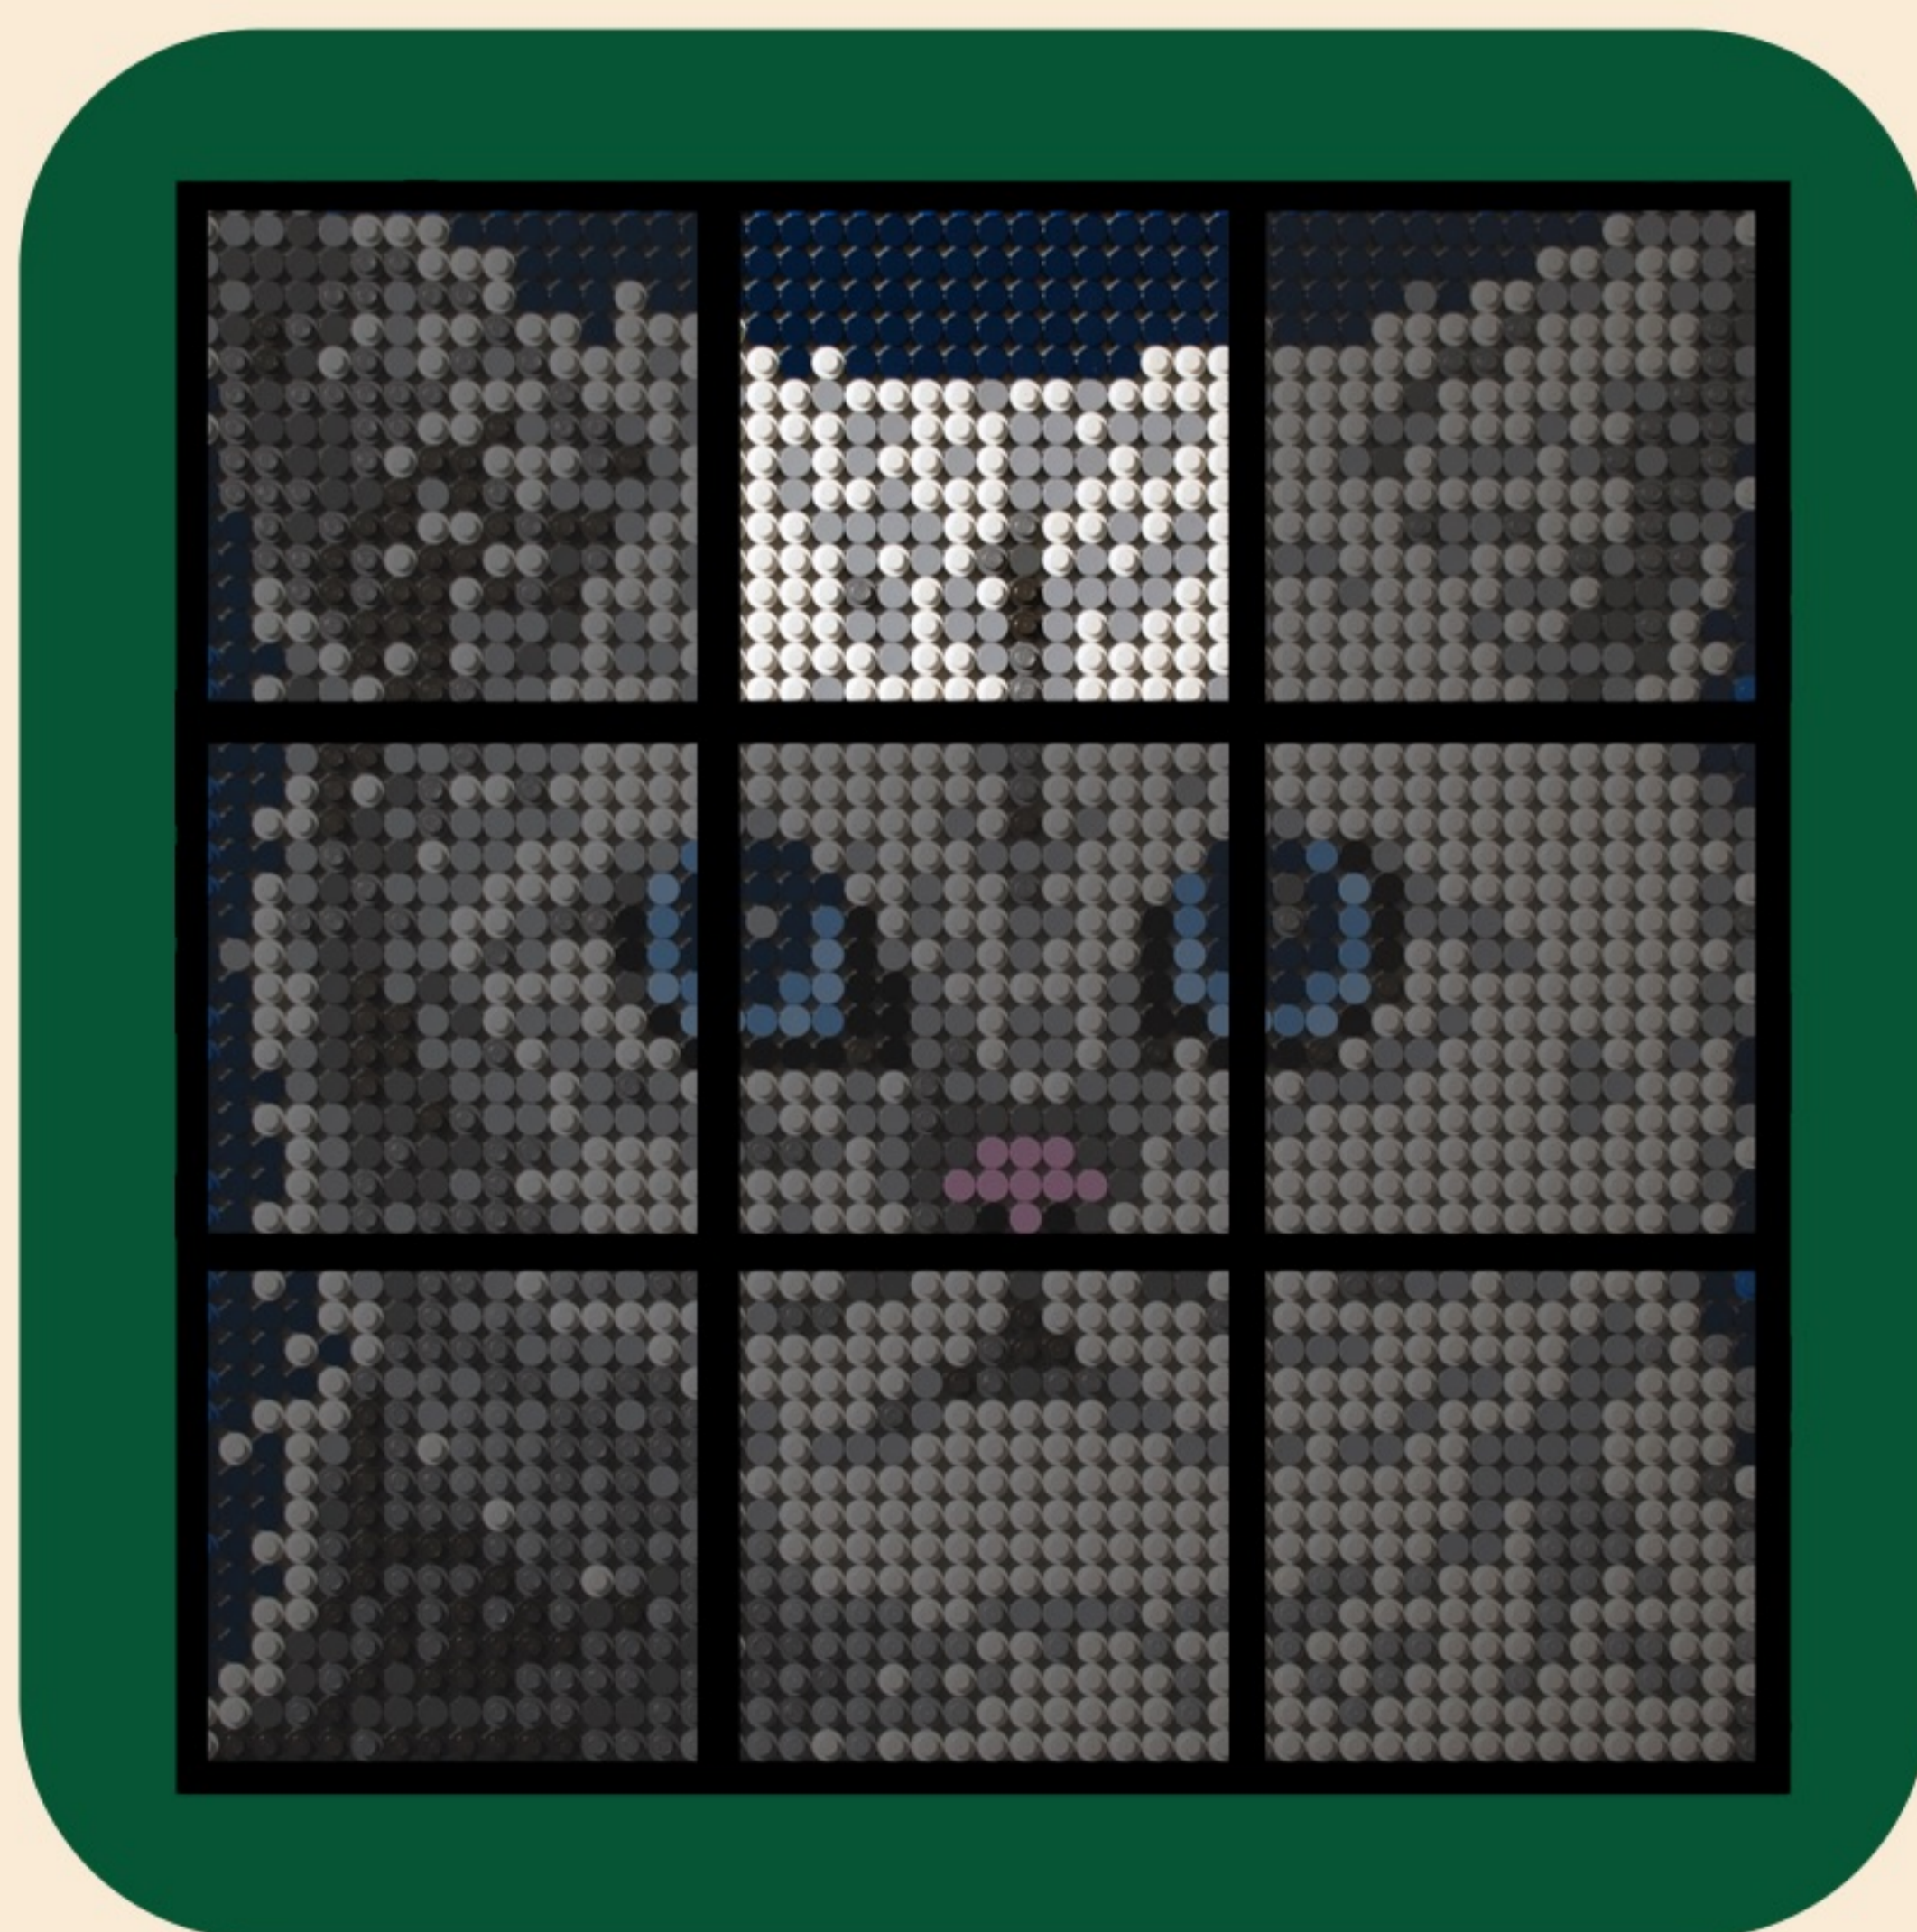

MOSAIC

SECTION 2

Material

- 1 X 0 Black
- 2 X 13 Blue
- 3 X 0 Bright Light Blue
- 4 X 0 Bright Pink
- 5 X 76 Dark Blue
- 6 X 1 Dark Bluish Gray
- 7 X 5 Flat Silver
- 8 X 55 Light Bluish Gray
- 9 X 0 Medium Blue
- 10 X 104 White
- 11 X 2 Pearl Dark Gray