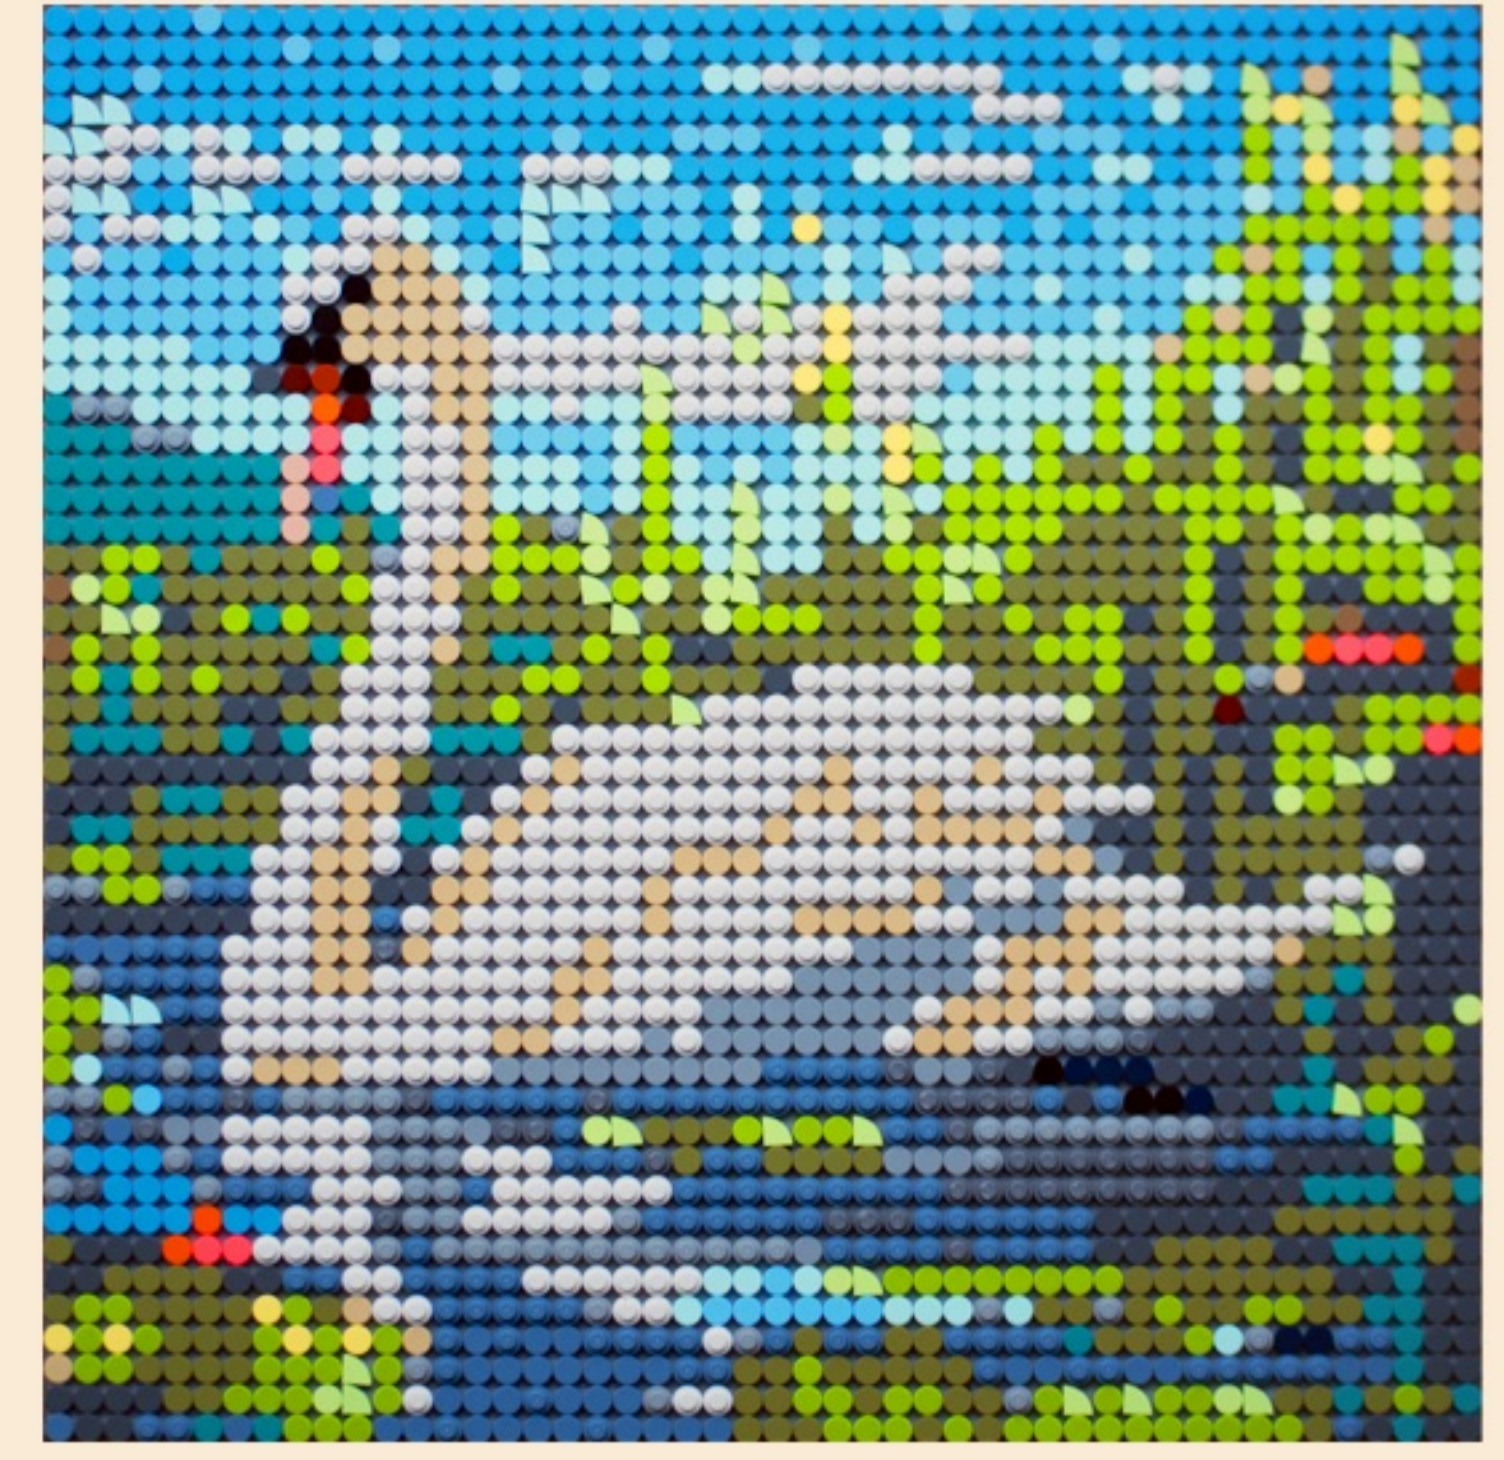

MOSAIC

**Browse our Instructions Library
for more lovely images:
traglbricks.com/mosaics**

Mosaic Monthly Subscription
BEST OFFER FOR INSTRUCTIONS:
traglbricks.com/mosaics

**We value your feedback.
Please visit:
traglbricks.com/contact**

Follow us on: **@TraglBricks**

info@traglbricks.com

TRAGLBRICKS.com