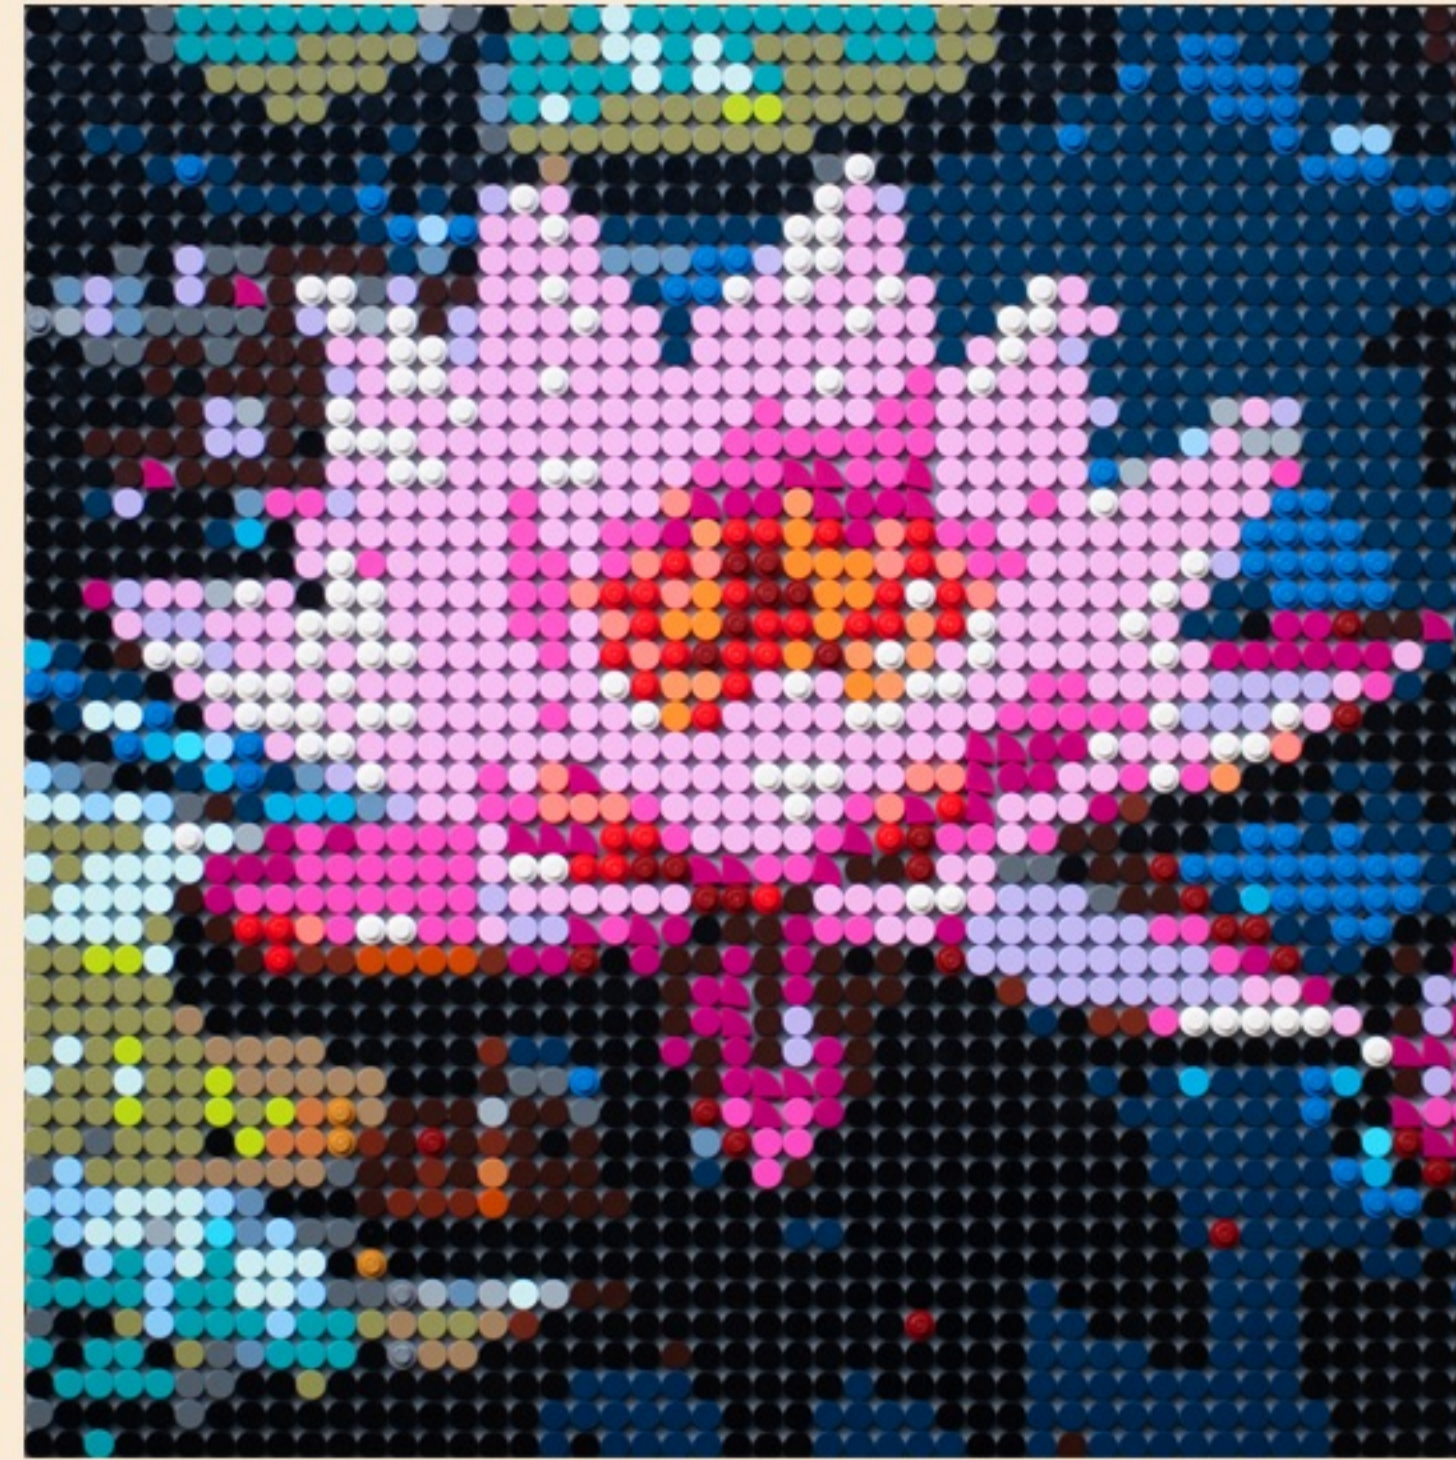

MOSAIC

**Browse our Instructions Library
for more lovely images:
traglbricks.com/mosaics**

**We value your feedback.
Please visit:
traglbricks.com/contact**

**LEGO Mosaics Monthly Subscription:
traglbricks.com/mosaics**

**Watch our mosaic creation videos
on our YouTube channel:
youtube.com/@traglbricks**

info@traglbricks.com

TRAGLBRICKS.com

Copyright © 2023 TraglBricks. All rights reserved.