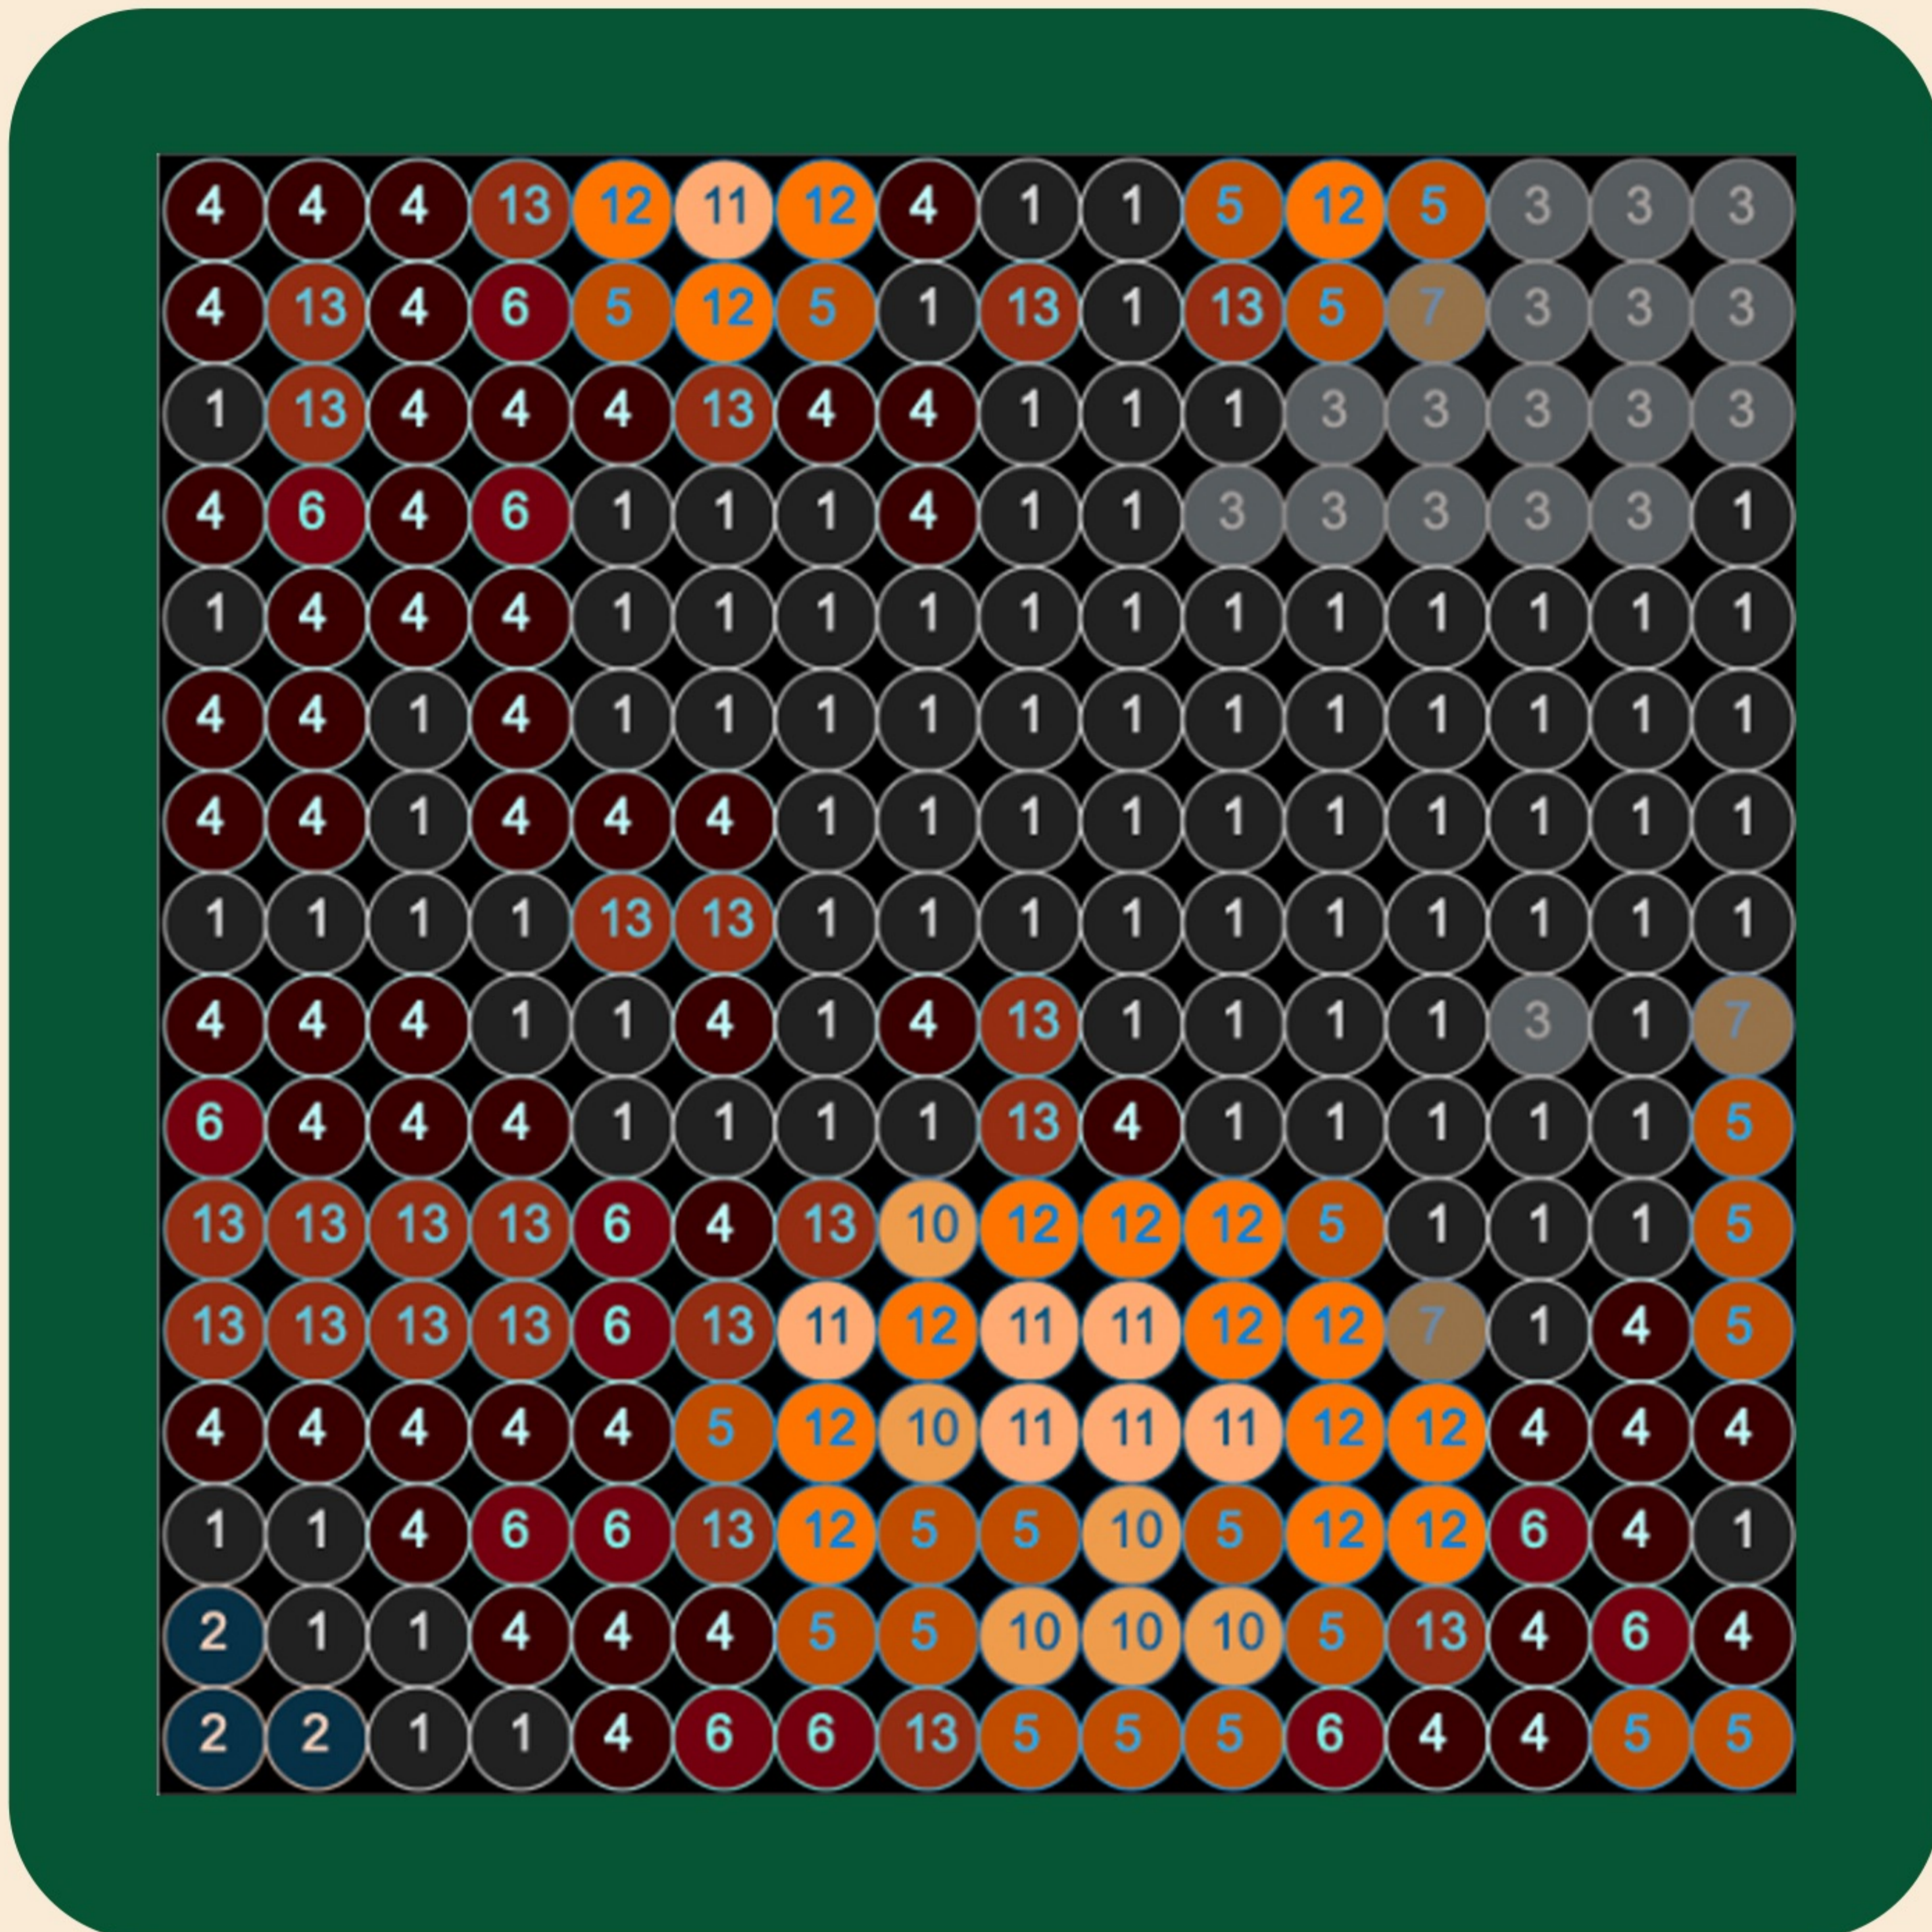

MOSAIC

SECTION 7

Material

- 1 X 93 Black
- 2 X 3 Dark Blue
- 3 X 17 Dark Bluish Gray
- 4 X 54 Dark Brown
- 5 X 21 Dark Orange
- 6 X 13 Dark Red
- 7 X 3 Dark Tan
- 8 X 0 Flat Silver
- 9 X 0 Light Nougat
- 10 X 6 Medium Nougat
- 11 X 7 Nougat
- 12 X 16 Orange
- 13 X 23 Reddish Brown
- 14 X 0 Tan
- 15 X 0 White
- 16 X 0 Yellowish Green