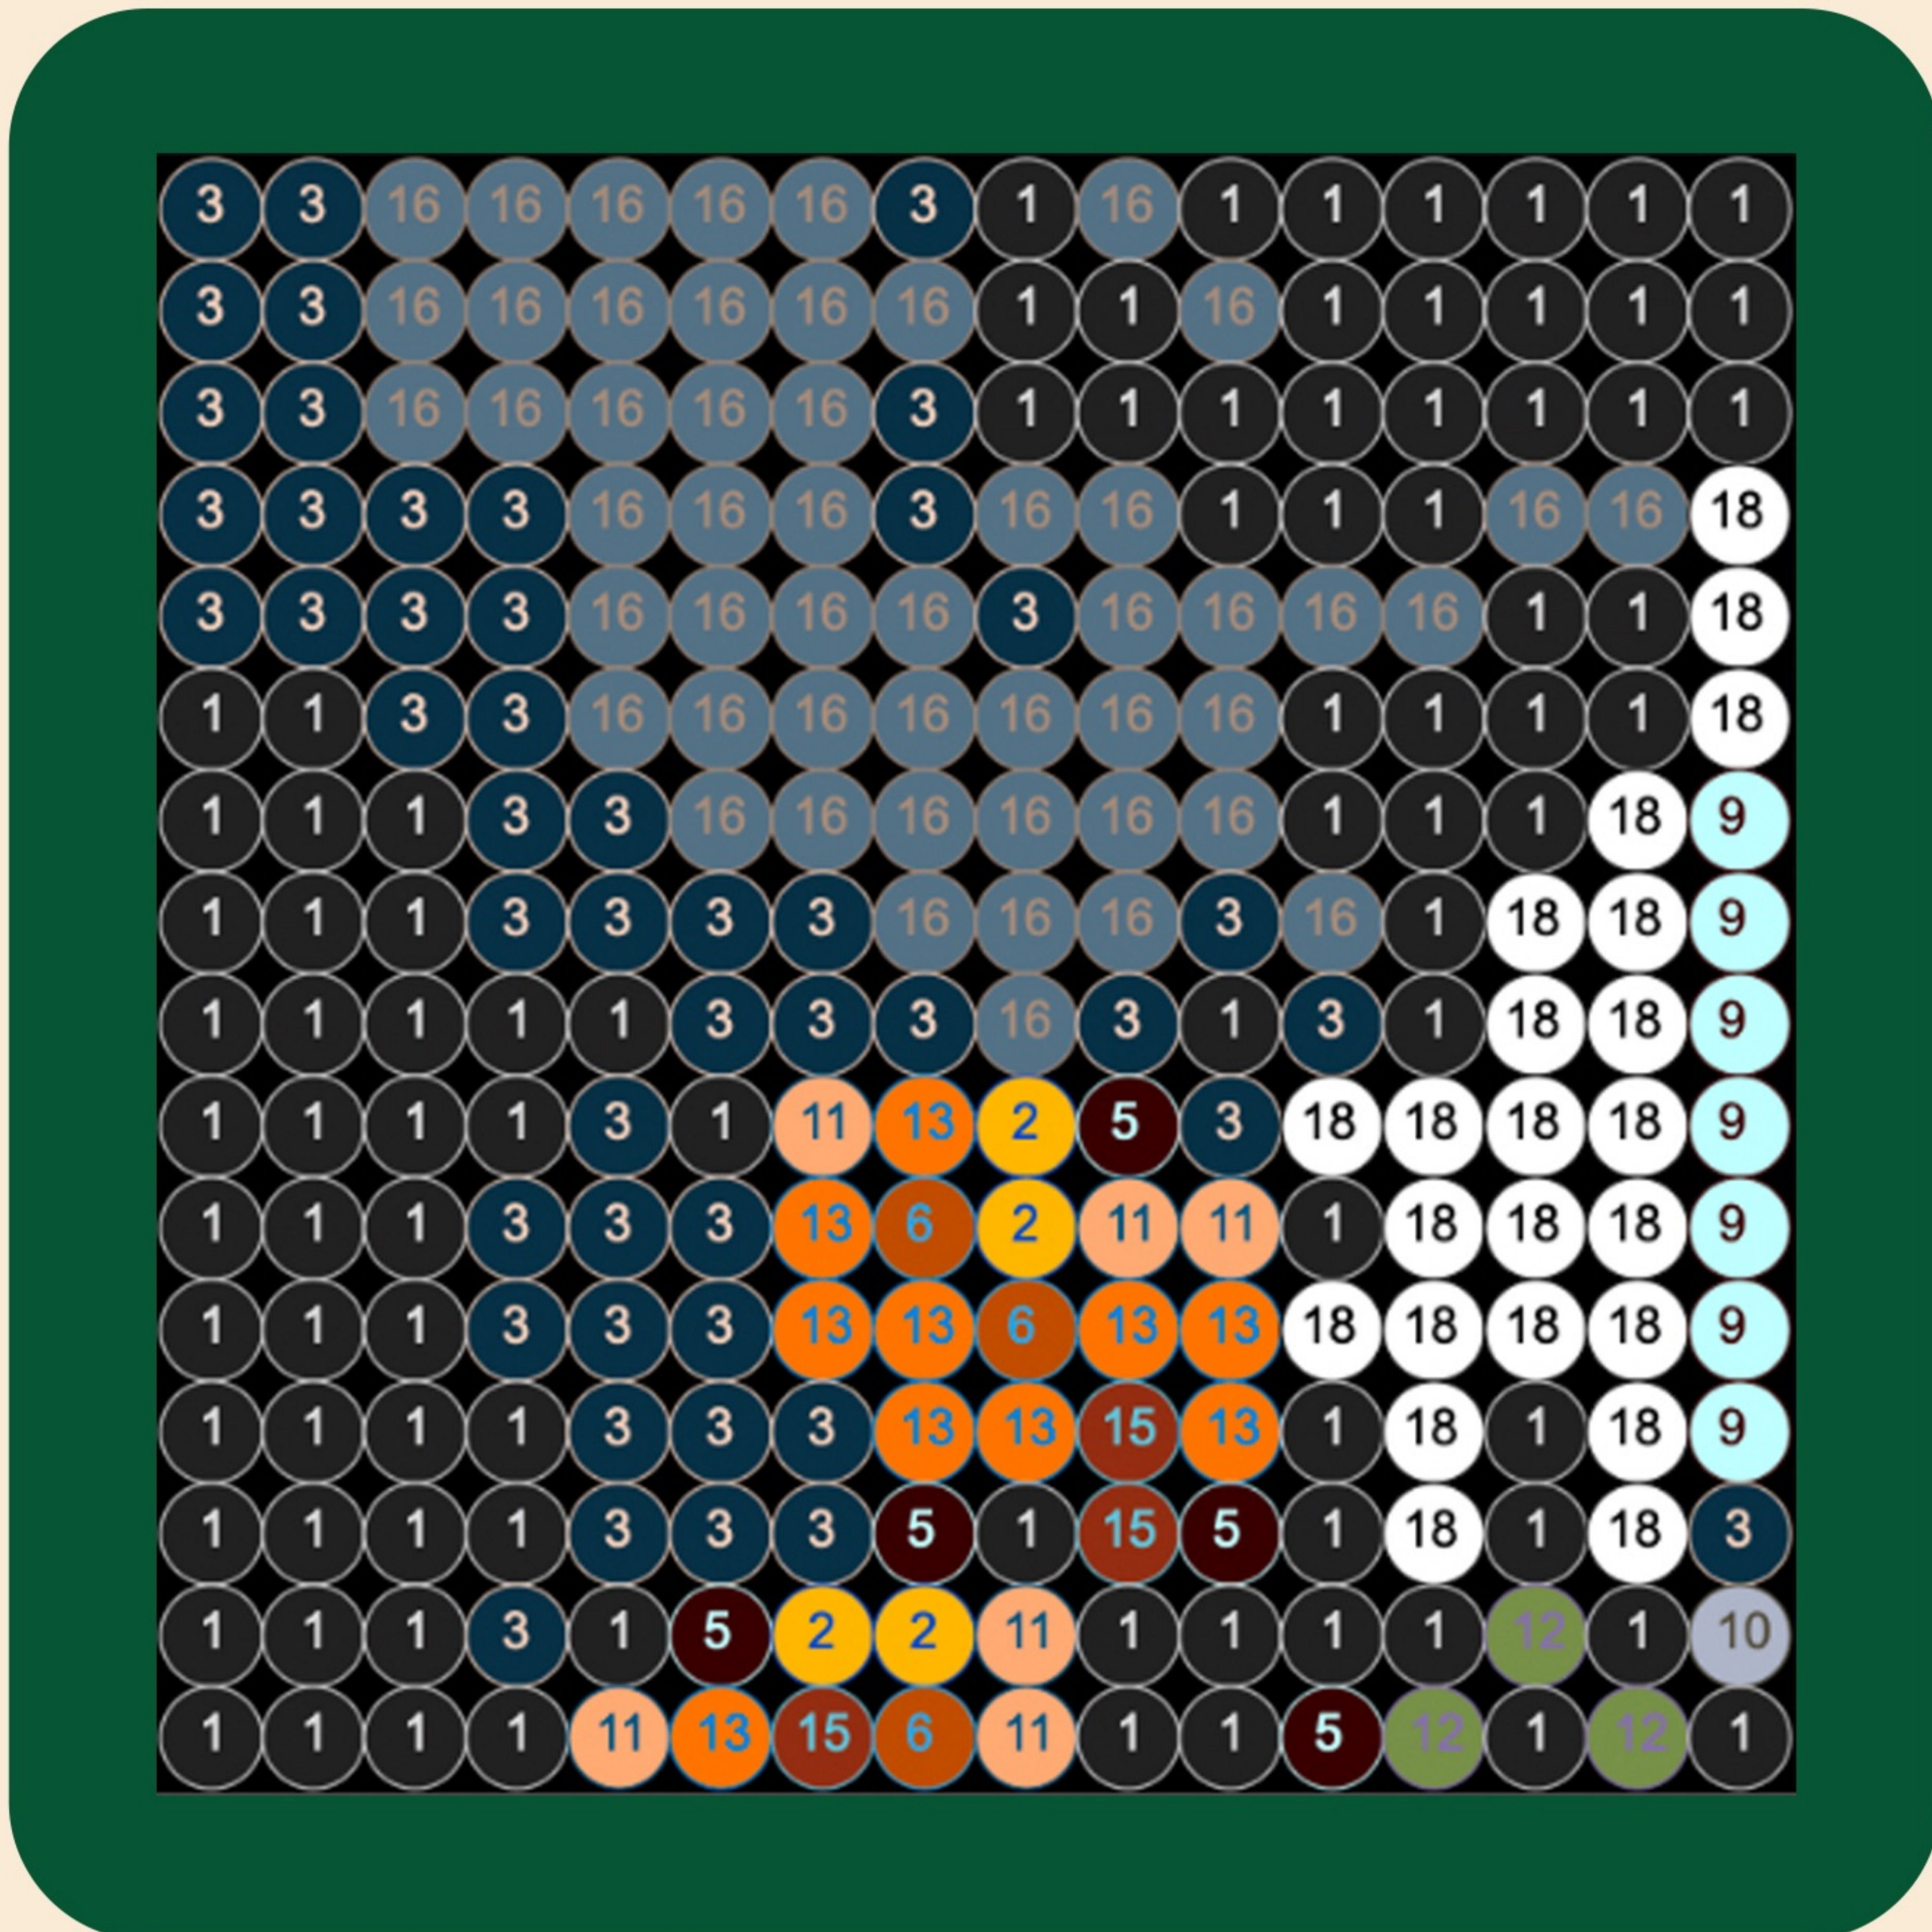

MOSAIC

SECTION 4

Material

- 1 X 92
  Black
- 2 X 4
  Bright Light Orange
- 3 X 48
  Dark Blue
- 4 X 0
  Dark Bluish Gray
- 5 X 5
  Dark Brown
- 6 X 3
  Dark Orange
- 7 X 0
  Dark Red
- 8 X 0
  Flat Silver
- 9 X 7
  Light Aqua
- 10 X 1
  Light Bluish Gray
- 11 X 6
  Nougat
- 12 X 3
  Olive Green
- 13 X 10
  Orange
- 14 X 0
  Red
- 15 X 3
  Reddish Brown
- 16 X 51
  Sand Blue
- 17 X 0
  Tan
- 18 X 23
  White
- 19 X 0
  Yellowish Green