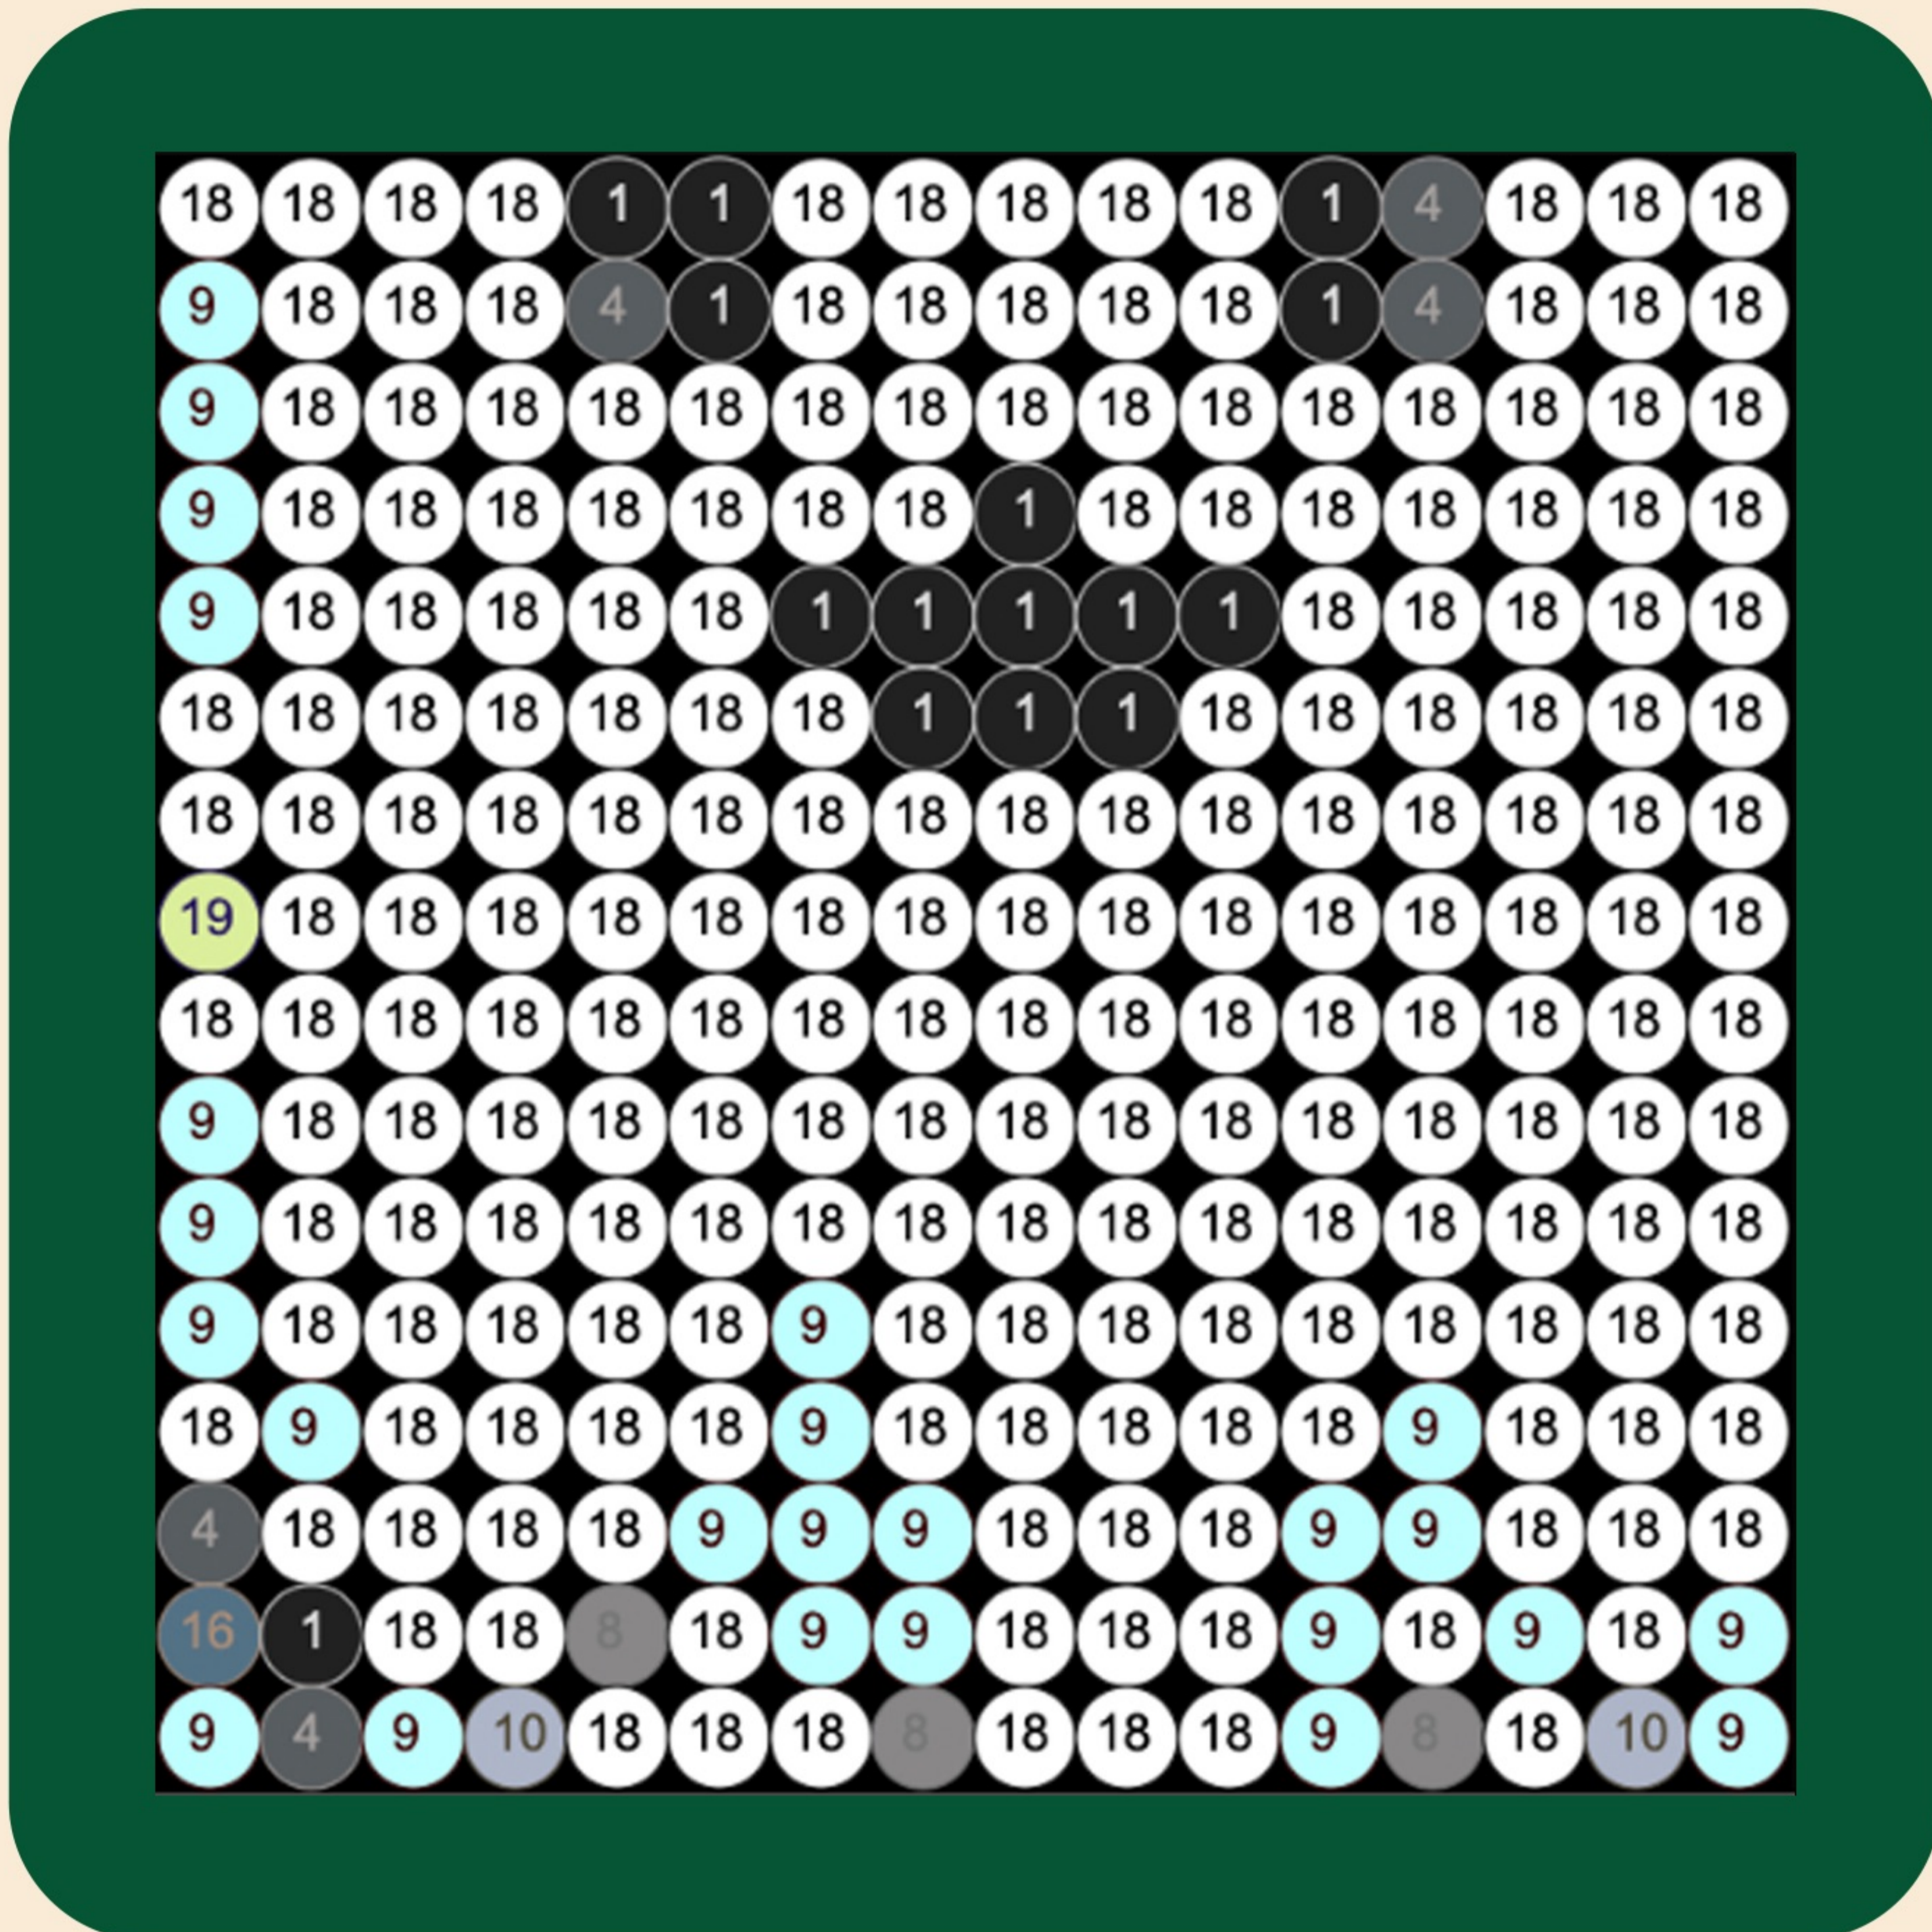

MOSAIC

SECTION 5

Material

- **1** X 15
  Black
- **2** X 0
  Bright Light Orange
- **3** X 0
  Dark Blue
- **4** X 5
  Dark Bluish Gray
- **5** X 0
  Dark Brown
- **6** X 0
  Dark Orange
- **7** X 0
  Dark Red
- **8** X 3
  Flat Silver
- **9** X 25
  Light Aqua
- **10** X 2
  Light Bluish Gray
- **11** X 0
  Nougat
- **12** X 0
  Olive Green
- **13** X 0
  Orange
- **14** X 0
  Red
- **15** X 0
  Reddish Brown
- **16** X 1
  Sand Blue
- **17** X 0
  Tan
- **18** X 204
  White
- **19** X 1
  Yellowish Green