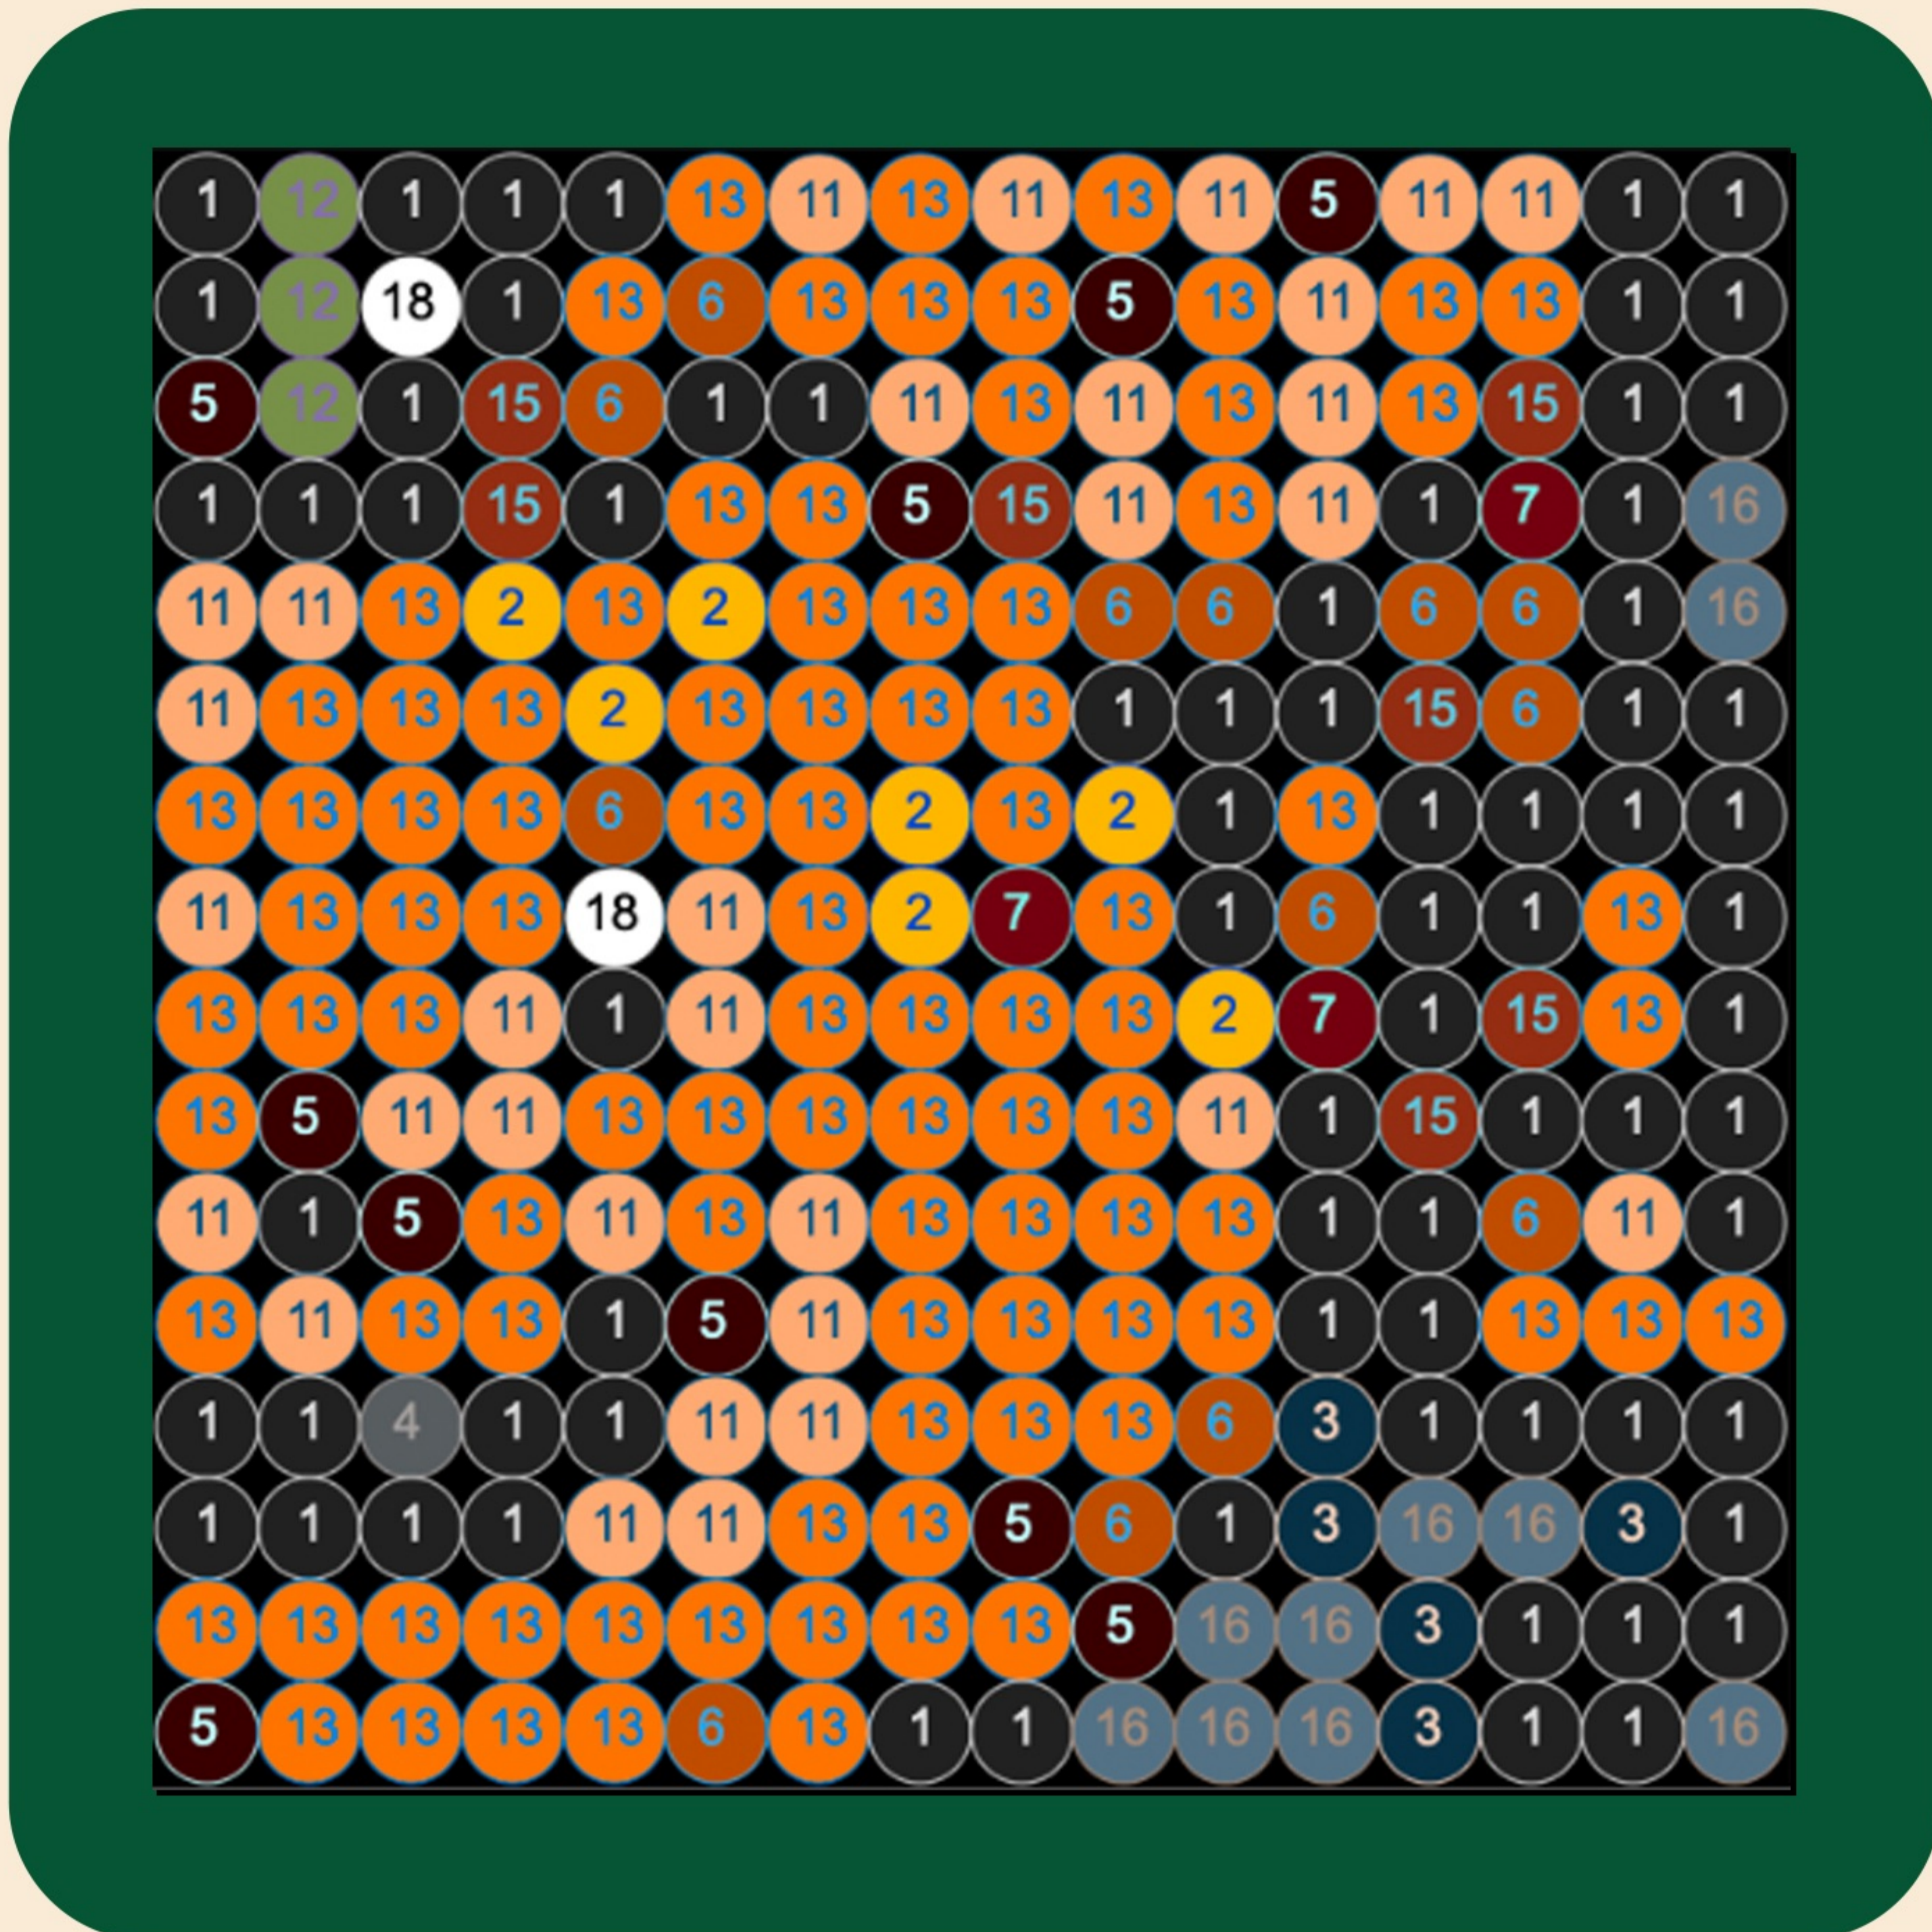

MOSAIC

SECTION 9

Material

- **1** X 72
  Black
- **2** X 7
  Bright Light Orange
- **3** X 5
  Dark Blue
- **4** X 1
  Dark Bluish Gray
- **5** X 10
  Dark Brown
- **6** X 13
  Dark Orange
- **7** X 3
  Dark Red
- **8** X 0
  Flat Silver
- **9** X 0
  Light Aqua
- **10** X 0
  Light Bluish Gray
- **11** X 31
  Nougat
- **12** X 3
  Olive Green
- **13** X 92
  Orange
- **14** X 0
  Red
- **15** X 7
  Reddish Brown
- **16** X 10
  Sand Blue
- **17** X 0
  Tan
- **18** X 2
  White
- **19** X 0
  Yellowish Green