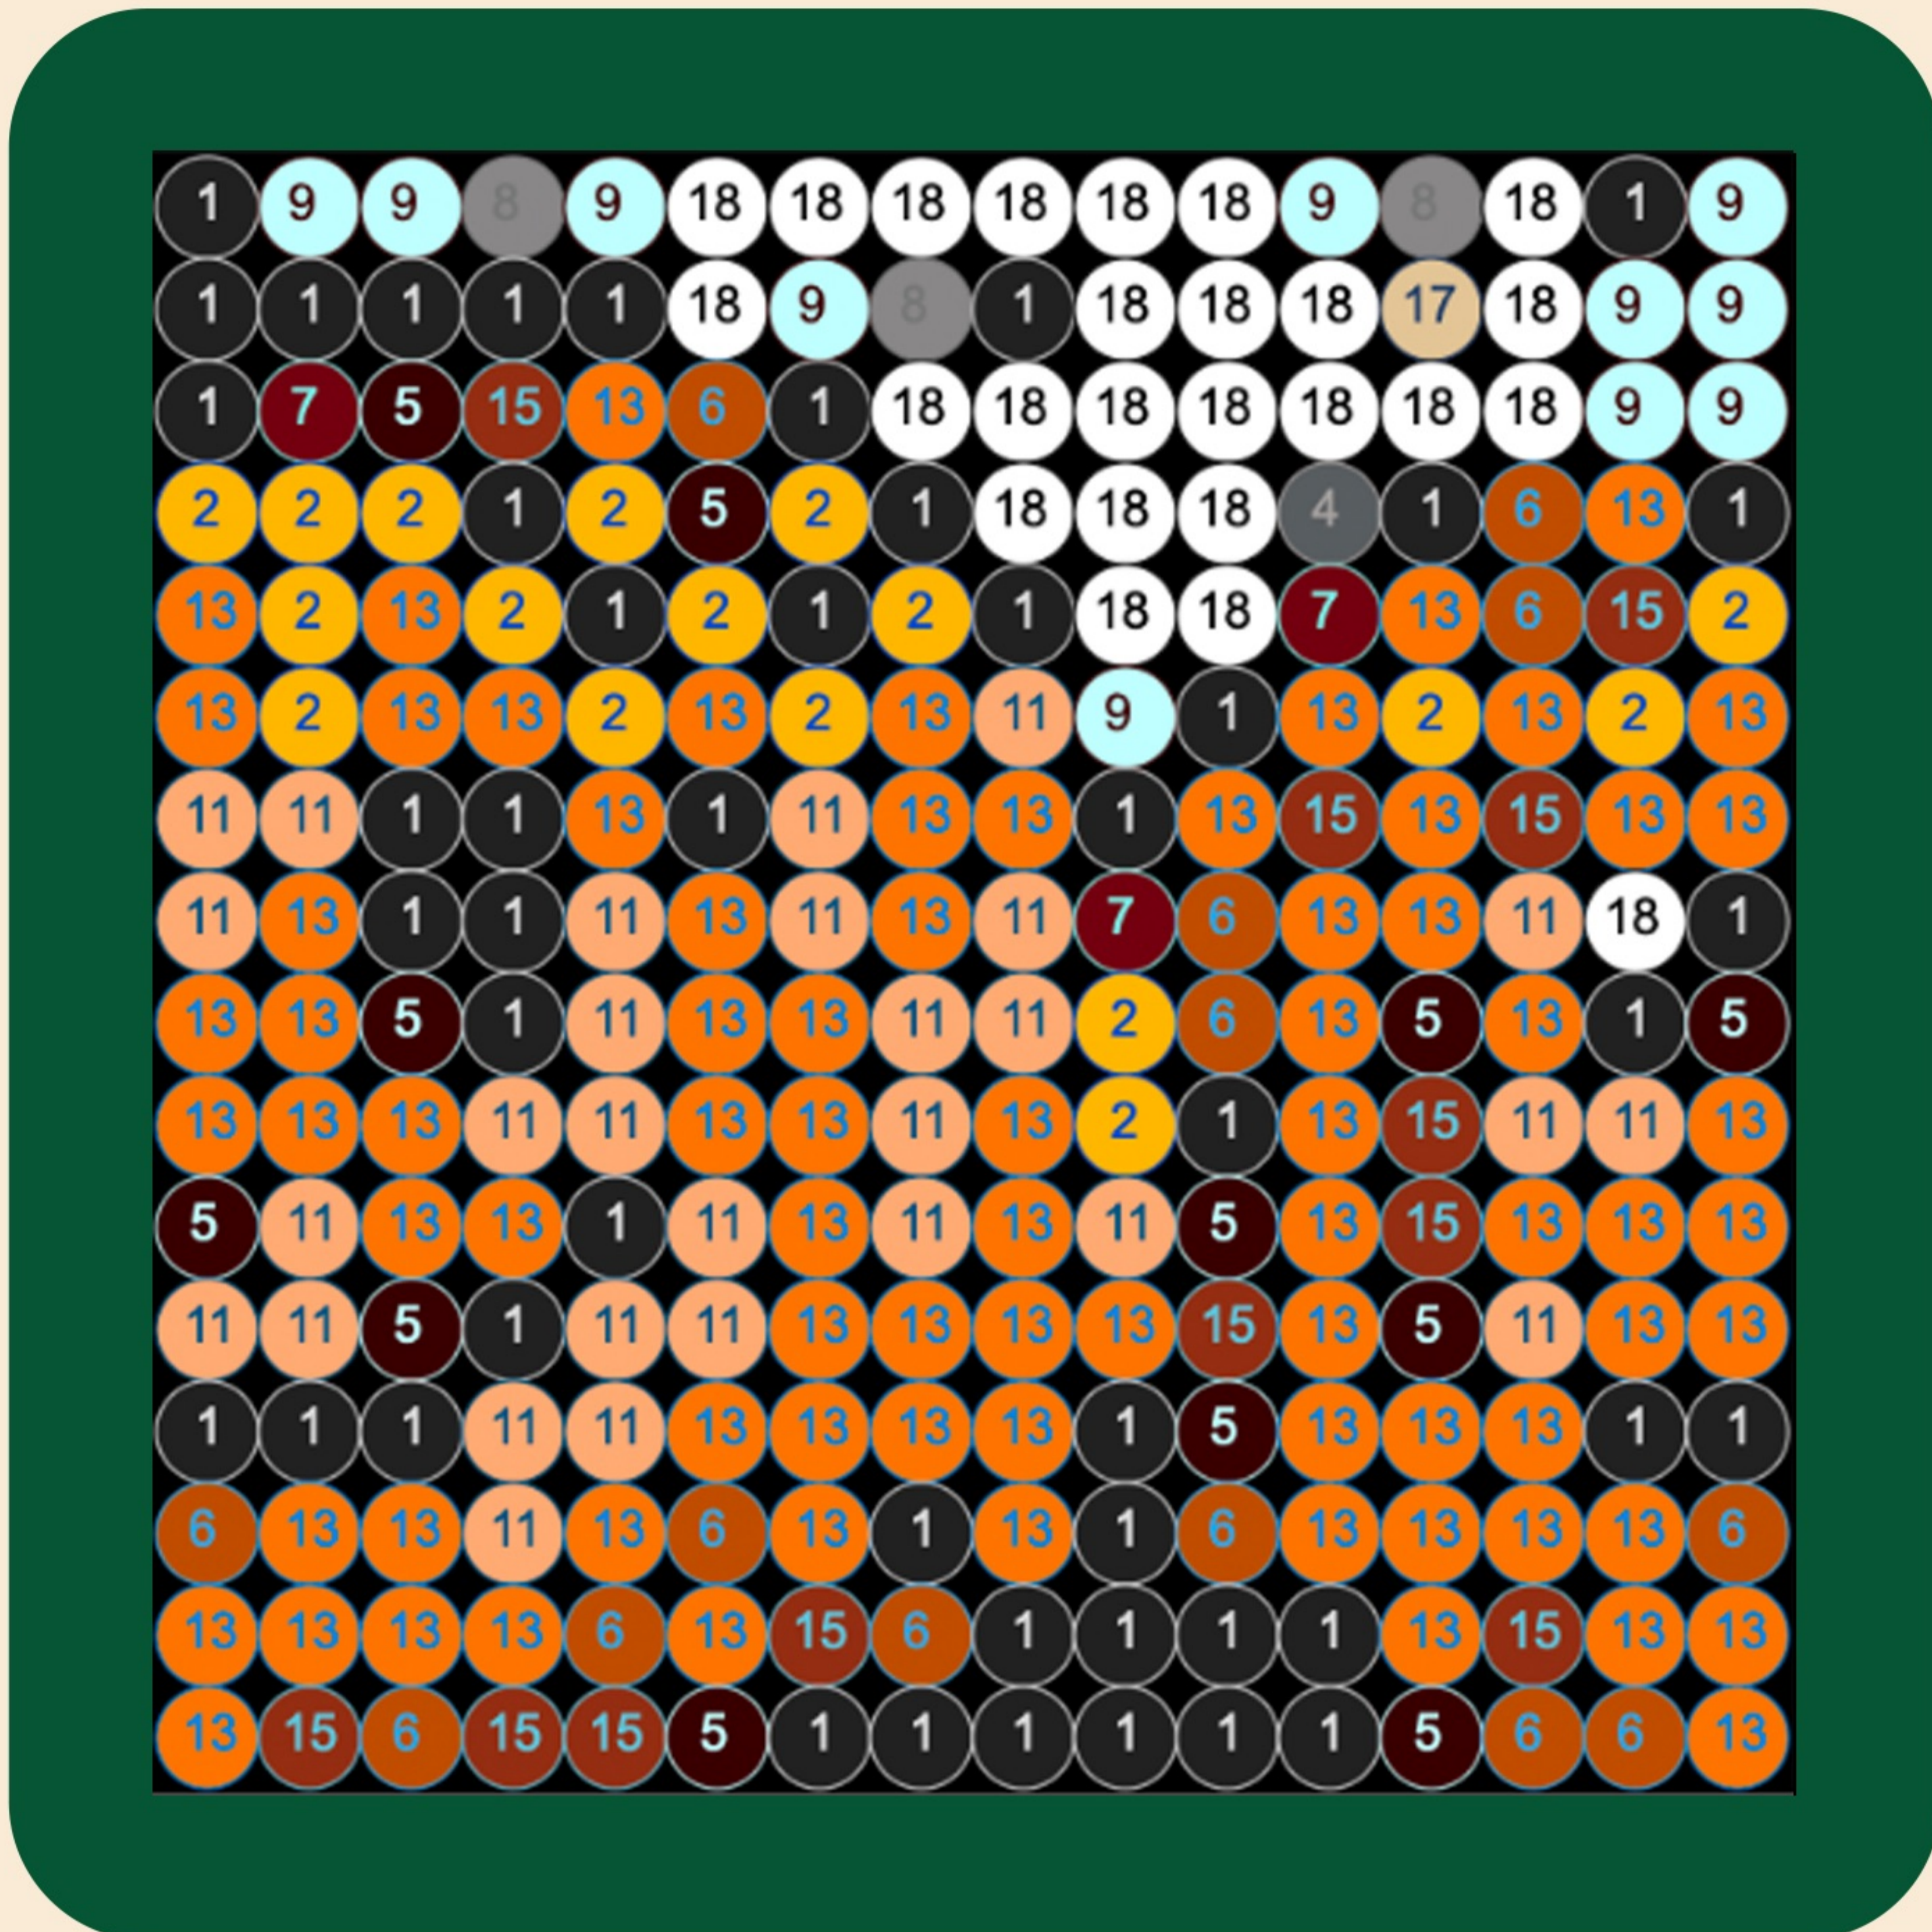

MOSAIC

SECTION 8

Material

- 1 X 48
  Black
- 2 X 17
  Bright Light Orange
- 3 X 0
  Dark Blue
- 4 X 1
  Dark Bluish Gray
- 5 X 12
  Dark Brown
- 6 X 14
  Dark Orange
- 7 X 3
  Dark Red
- 8 X 3
  Flat Silver
- 9 X 11
  Light Aqua
- 10 X 0
  Light Bluish Gray
- 11 X 29
  Nougat
- 12 X 0
  Olive Green
- 13 X 80
  Orange
- 14 X 0
  Red
- 15 X 12
  Reddish Brown
- 16 X 0
  Sand Blue
- 17 X 1
  Tan
- 18 X 25
  White
- 19 X 0
  Yellowish Green