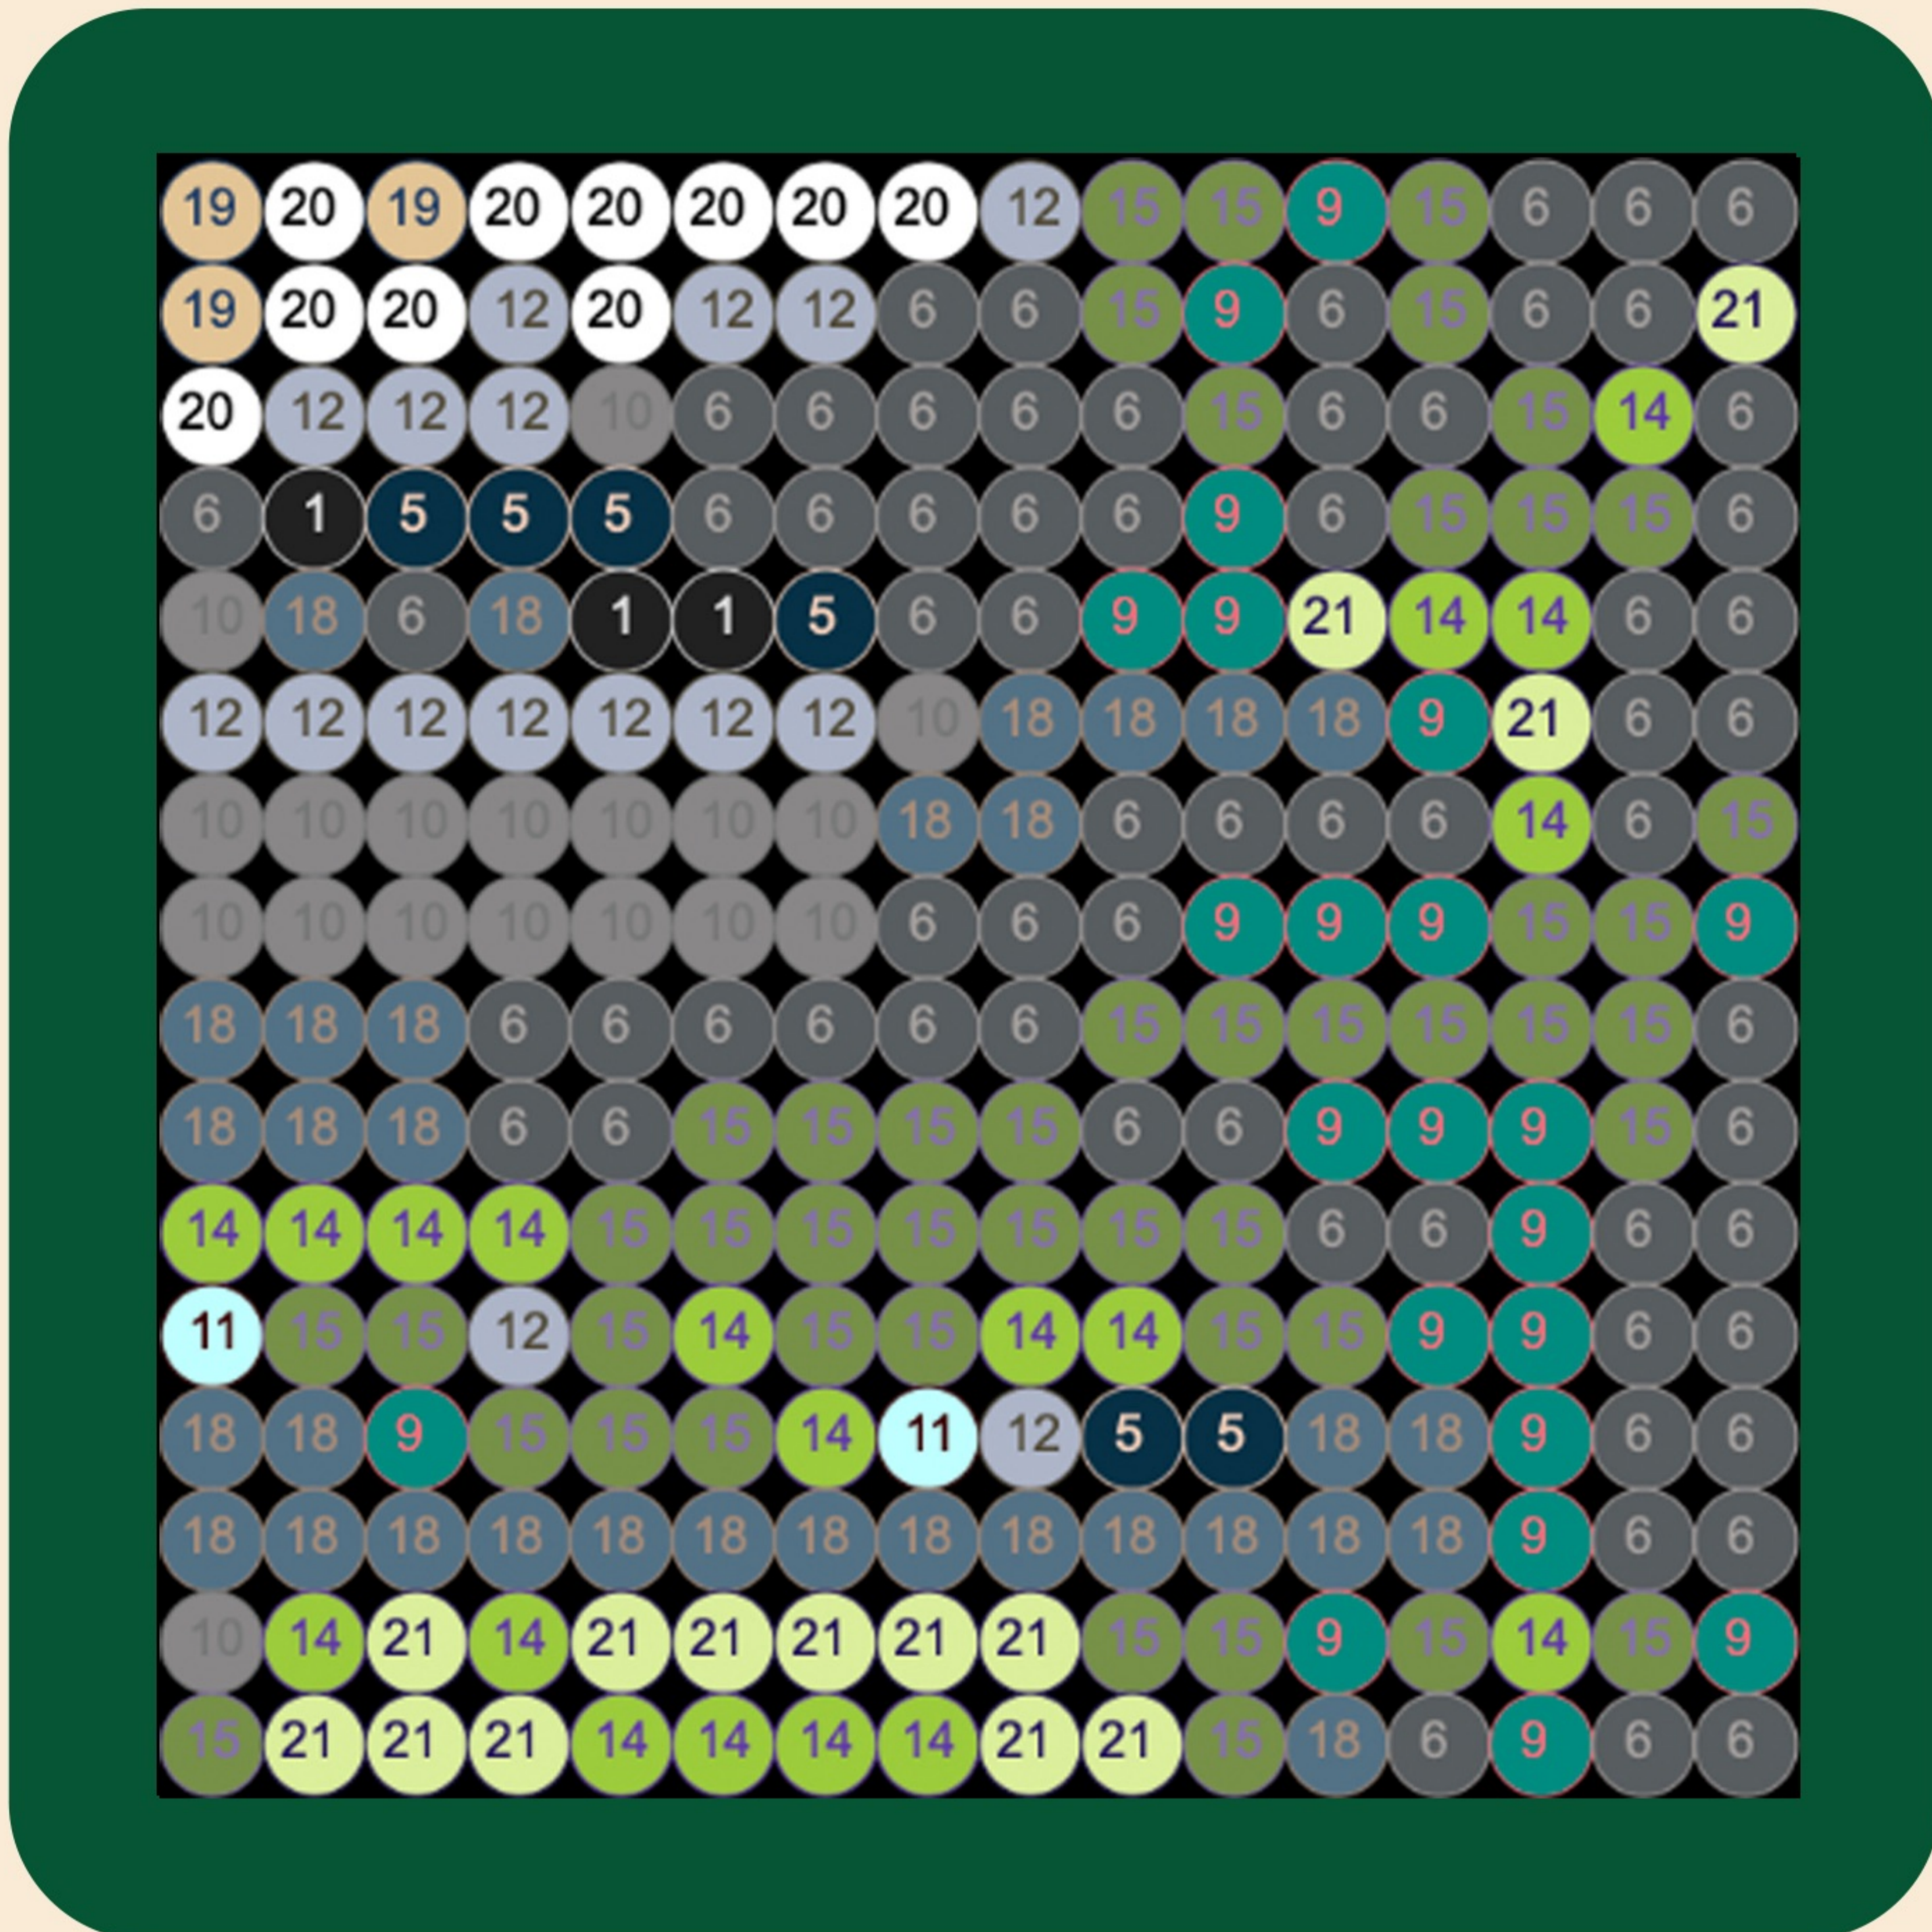

MOSAIC

SECTION 9

Material

- **1** X 3
  Black
- **2** X 0
  Bright Light Blue
- **3** X 0
  Bright Light Yellow
- **4** X 0
  Coral
- **5** X 6
  Dark Blue
- **6** X 64
  Dark Bluish Gray
- **7** X 0
  Dark Orange
- **8** X 0
  Dark Tan
- **9** X 22
  Dark Turquoise
- **10** X 18
  Flat Silver
- **11** X 2
  Light Aqua
- **12** X 16
  Light Bluish Gray
- **13** X 0
  Light Nougat
- **14** X 19
  Lime
- **15** X 47
  Olive Green
- **16** X 0
  Orange
- **17** X 0
  Reddish Brown
- **18** X 32
  Sand Blue
- **19** X 3
  Tan
- **20** X 10
  White
- **21** X 14
  Yellowish Green