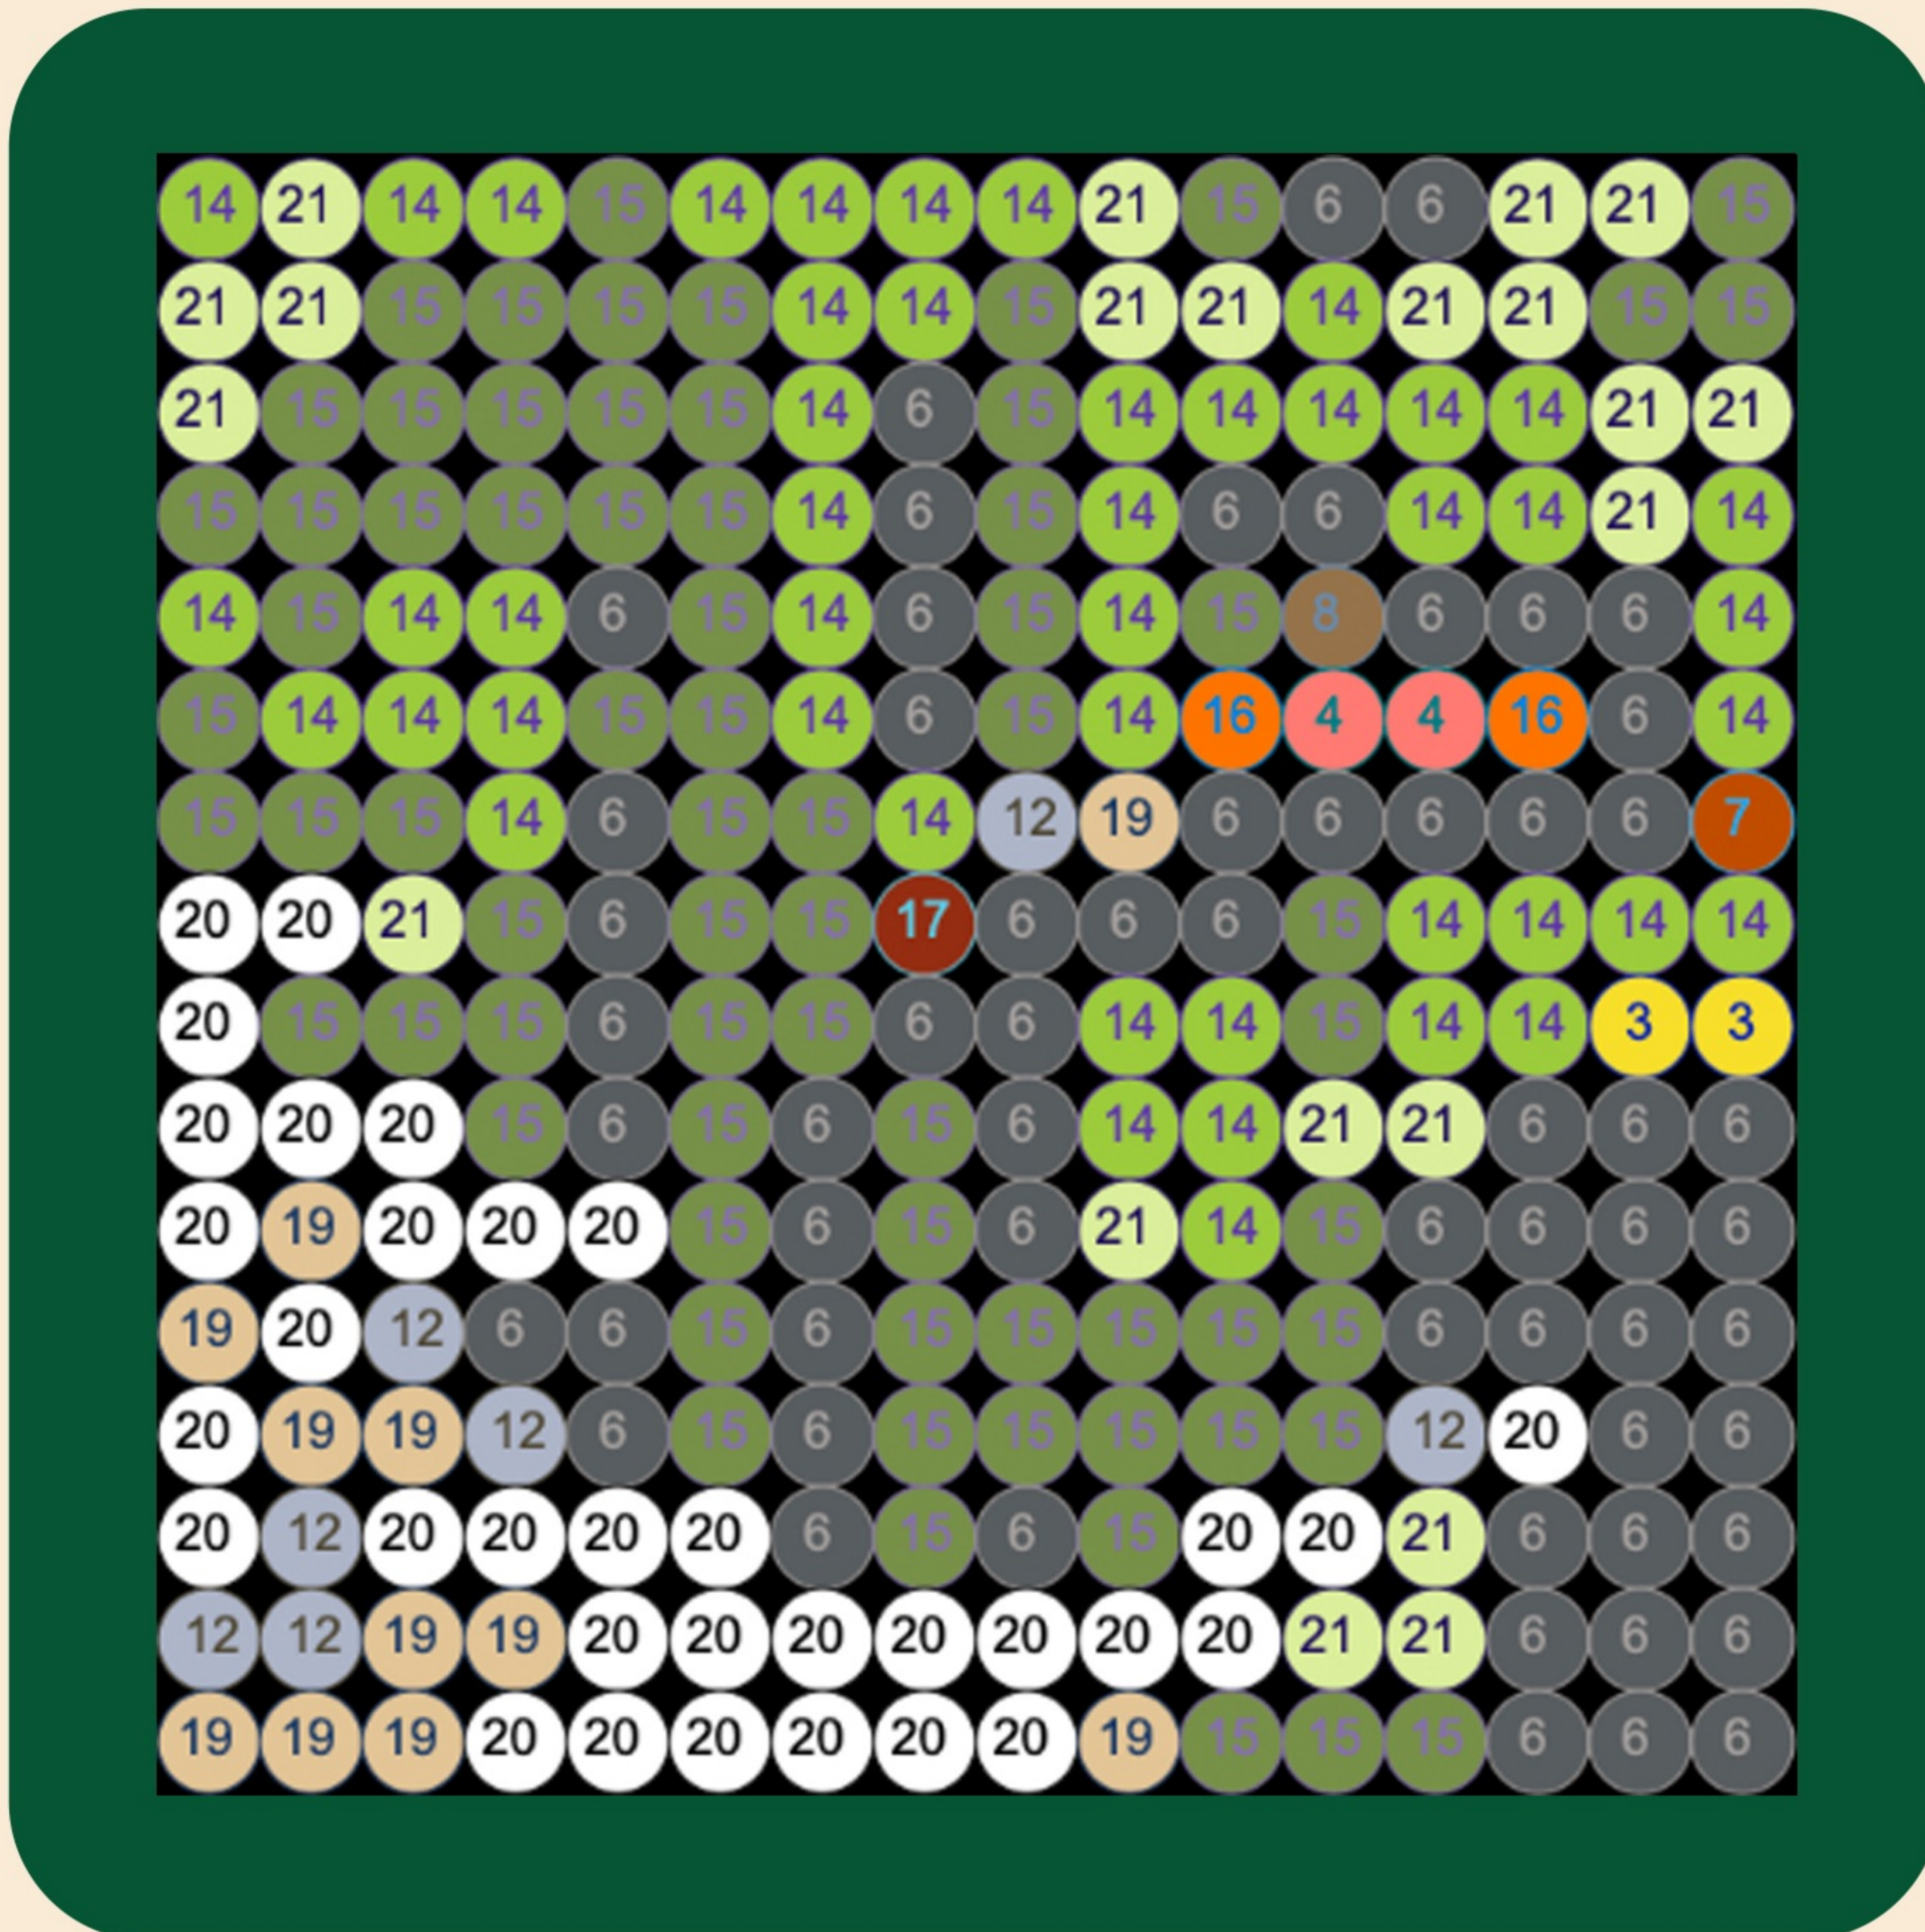

MOSAIC

SECTION 6

Material

- 1 X 0 Black
- 2 X 0 Bright Light Blue
- 3 X 2 Bright Light Yellow
- 4 X 2 Coral
- 5 X 0 Dark Blue
- 6 X 60 Dark Bluish Gray
- 7 X 1 Dark Orange
- 8 X 1 Dark Tan
- 9 X 0 Dark Turquoise
- 10 X 0 Flat Silver
- 11 X 0 Light Aqua
- 12 X 7 Light Bluish Gray
- 13 X 0 Light Nougat
- 14 X 46 Lime
- 15 X 69 Olive Green
- 16 X 2 Orange
- 17 X 1 Reddish Brown
- 18 X 0 Sand Blue
- 19 X 11 Tan
- 20 X 33 White
- 21 X 21 Yellowish Green