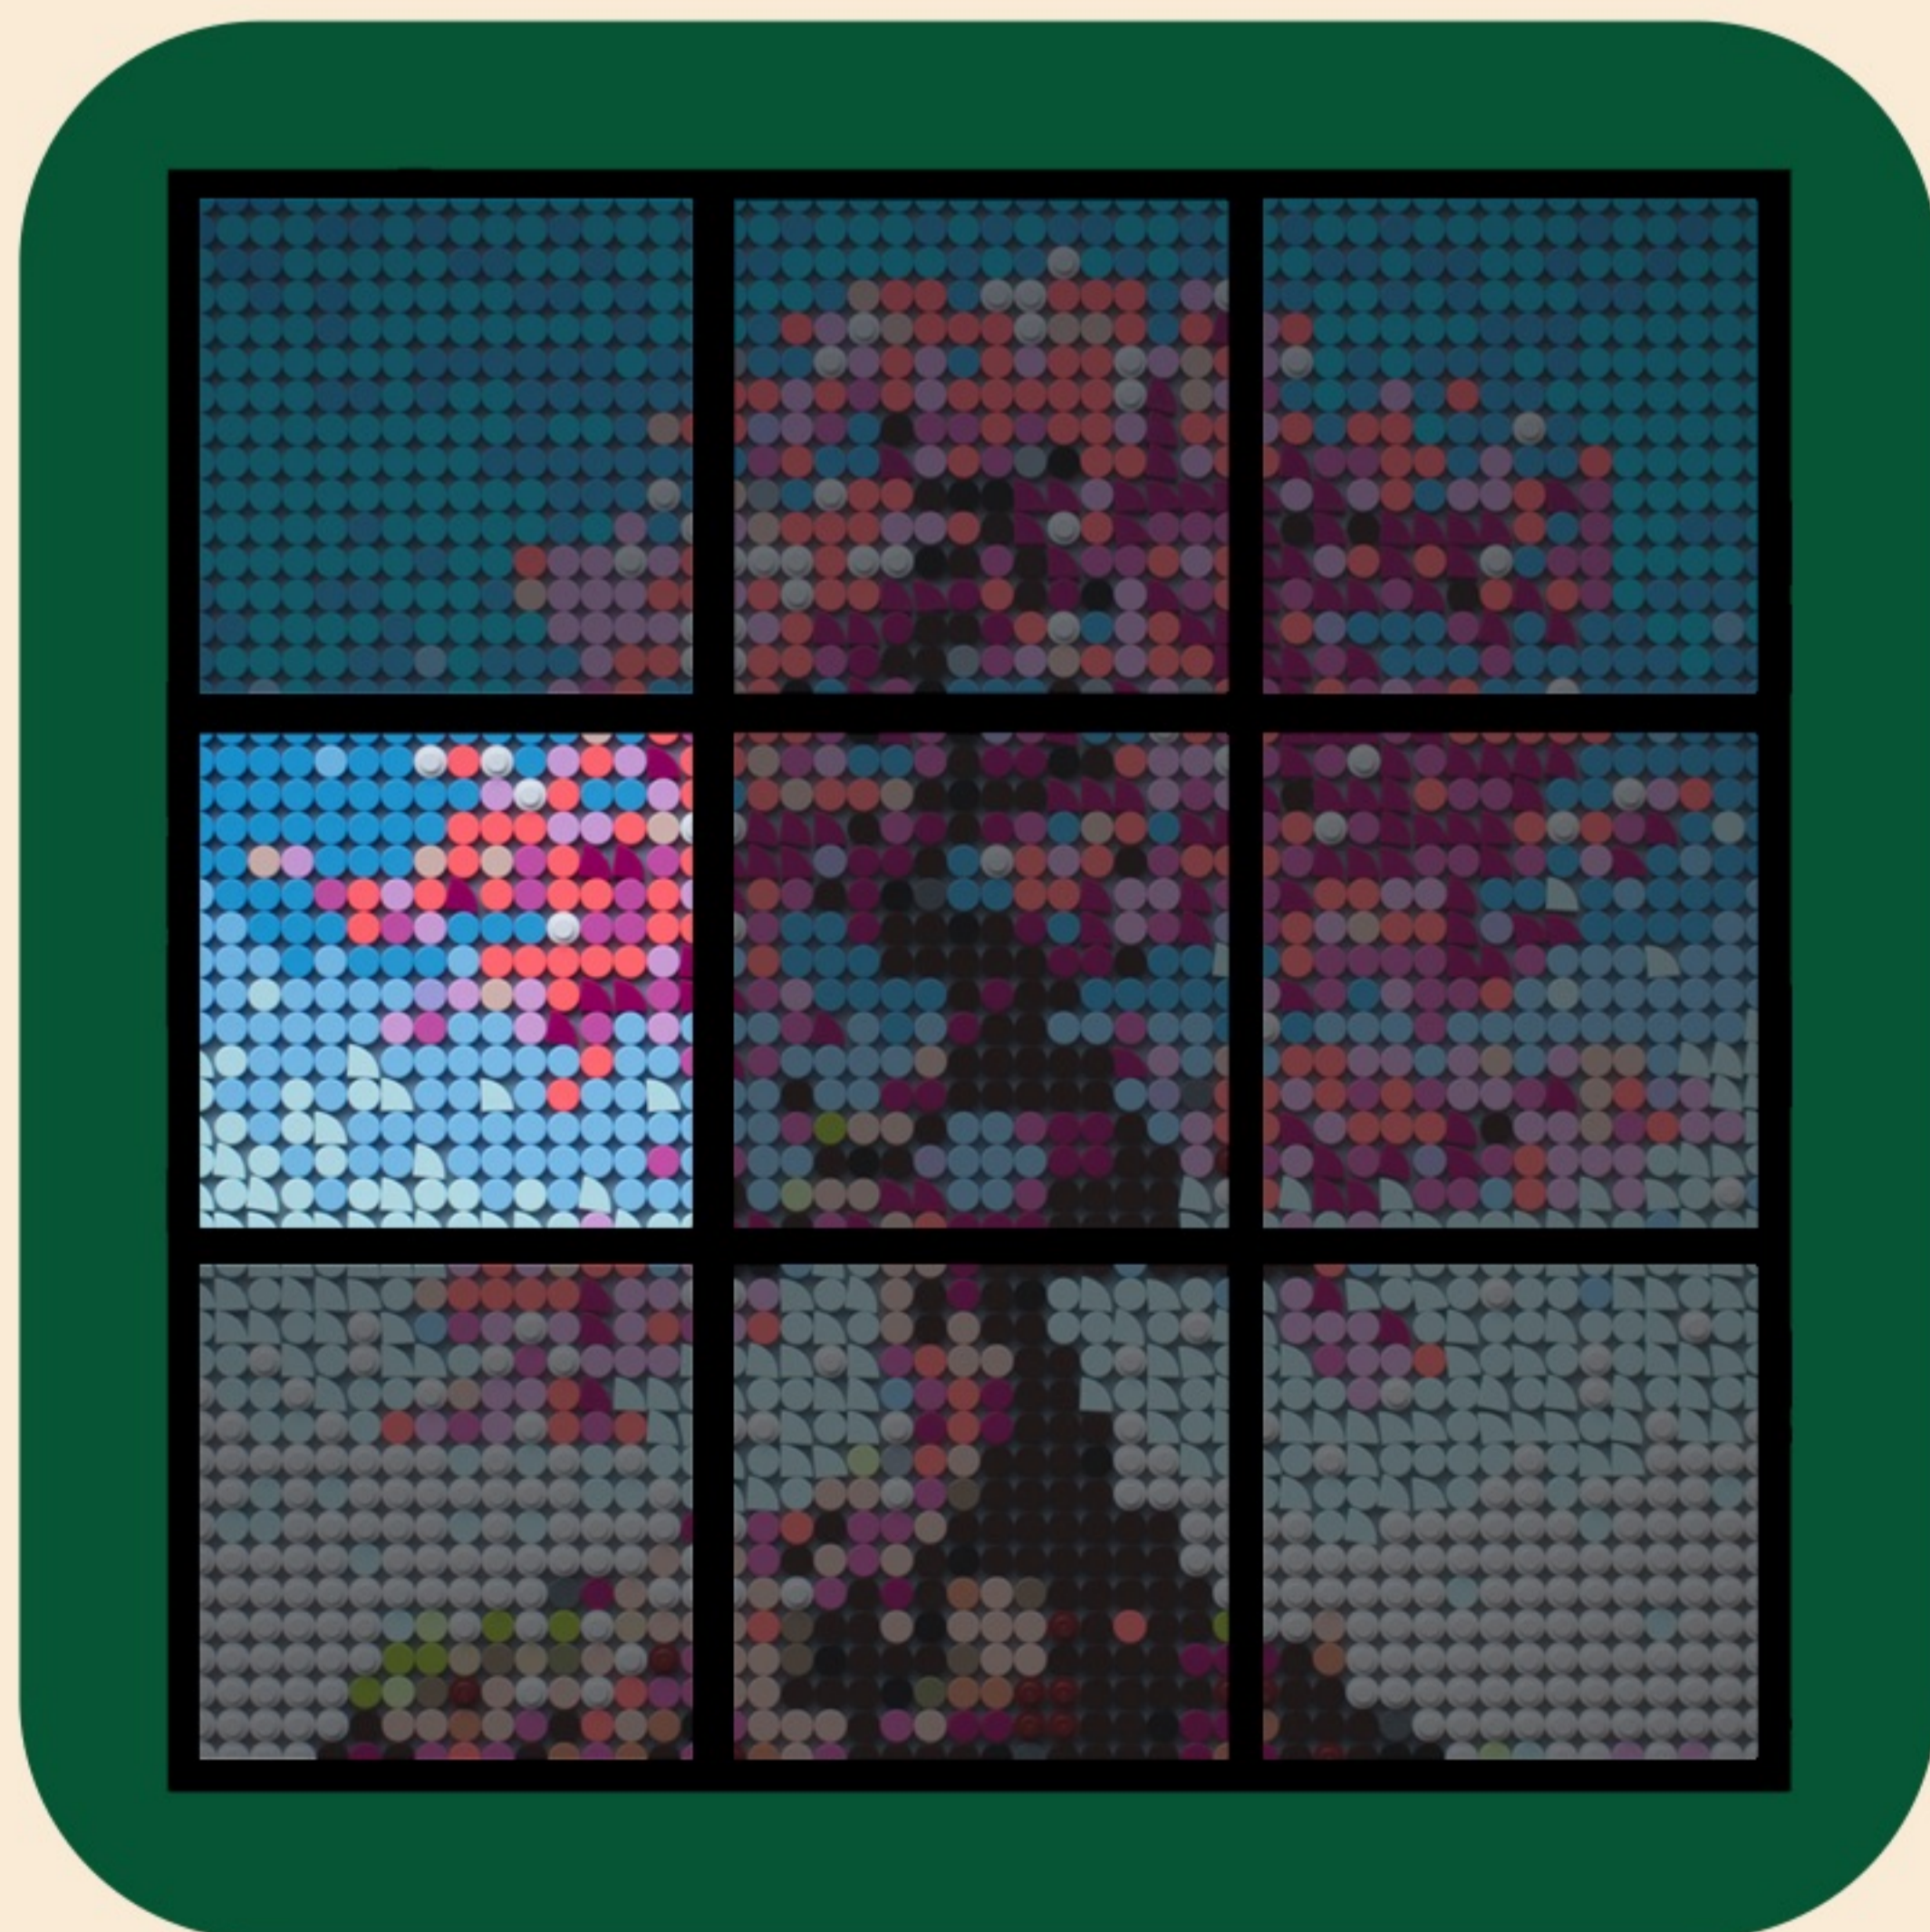

MOSAIC

SECTION 4

Material

- 1 X 0 Black
- 2 X 153 Bright Light Blue
- 3 X 17 Bright Pink
- 4 X 30 Coral
- 5 X 0 Dark Bluish Gray
- 6 X 0 Dark Brown
- 7 X 12 Dark Pink
- 8 X 0 Dark Red
- 9 X 0 Dark Tan
- 10 X 0 Lavender
- 11 X 23 Light Aqua
- 12 X 1 Light Bluish Gray
- 13 X 6 Light Nougat
- 14 X 0 Lime
- 15 X 9 Magenta
- 16 X 0 Medium Azure
- 17 X 0 Medium Blue
- 18 X 0 Nougat
- 19 X 0 Olive Green
- 20 X 0 Tan
- 21 X 5 White
- 22 X 0 Yellowish Green