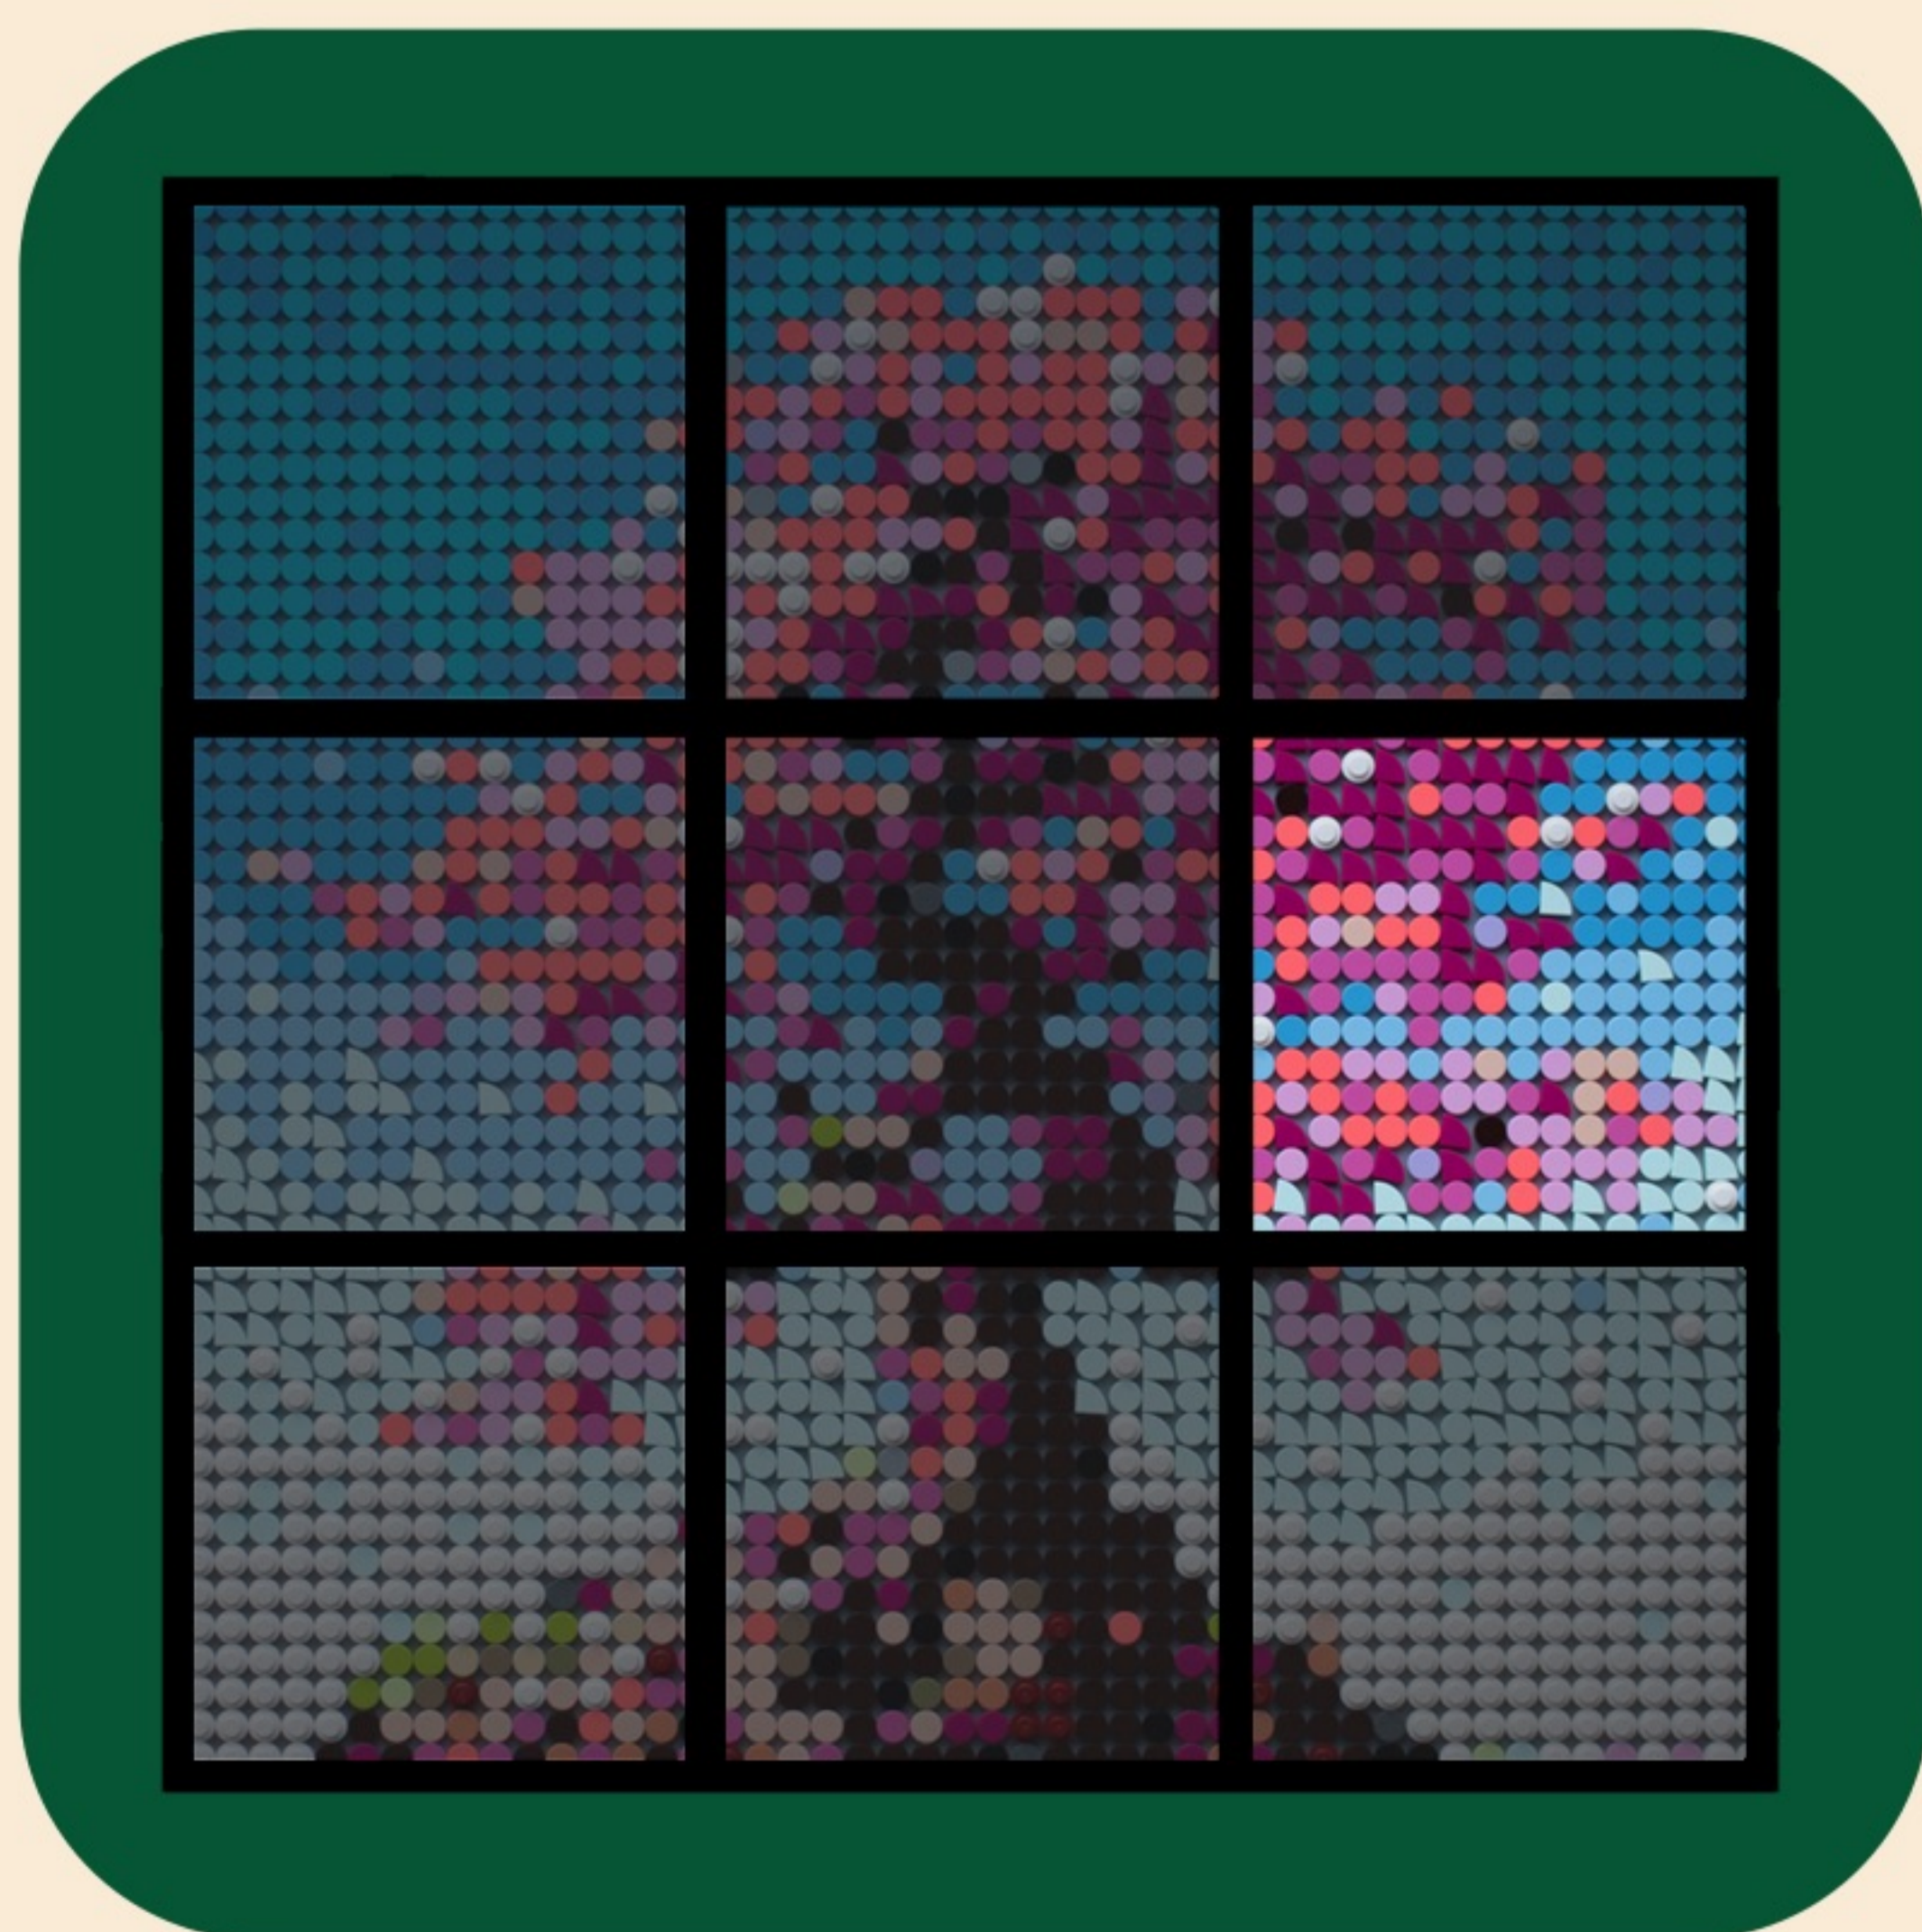

MOSAIC

SECTION 6

Material

- 1 X 0 Black
- 2 X 90 Bright Light Blue
- 3 X 28 Bright Pink
- 4 X 33 Coral
- 5 X 0 Dark Bluish Gray
- 6 X 2 Dark Brown
- 7 X 33 Dark Pink
- 8 X 0 Dark Red
- 9 X 0 Dark Tan
- 10 X 3 Lavender
- 11 X 14 Light Aqua
- 12 X 1 Light Bluish Gray
- 13 X 6 Light Nougat
- 14 X 0 Lime
- 15 X 41 Magenta
- 16 X 0 Medium Azure
- 17 X 0 Medium Blue
- 18 X 0 Nougat
- 19 X 0 Olive Green
- 20 X 0 Tan
- 21 X 5 White
- 22 X 0 Yellowish Green