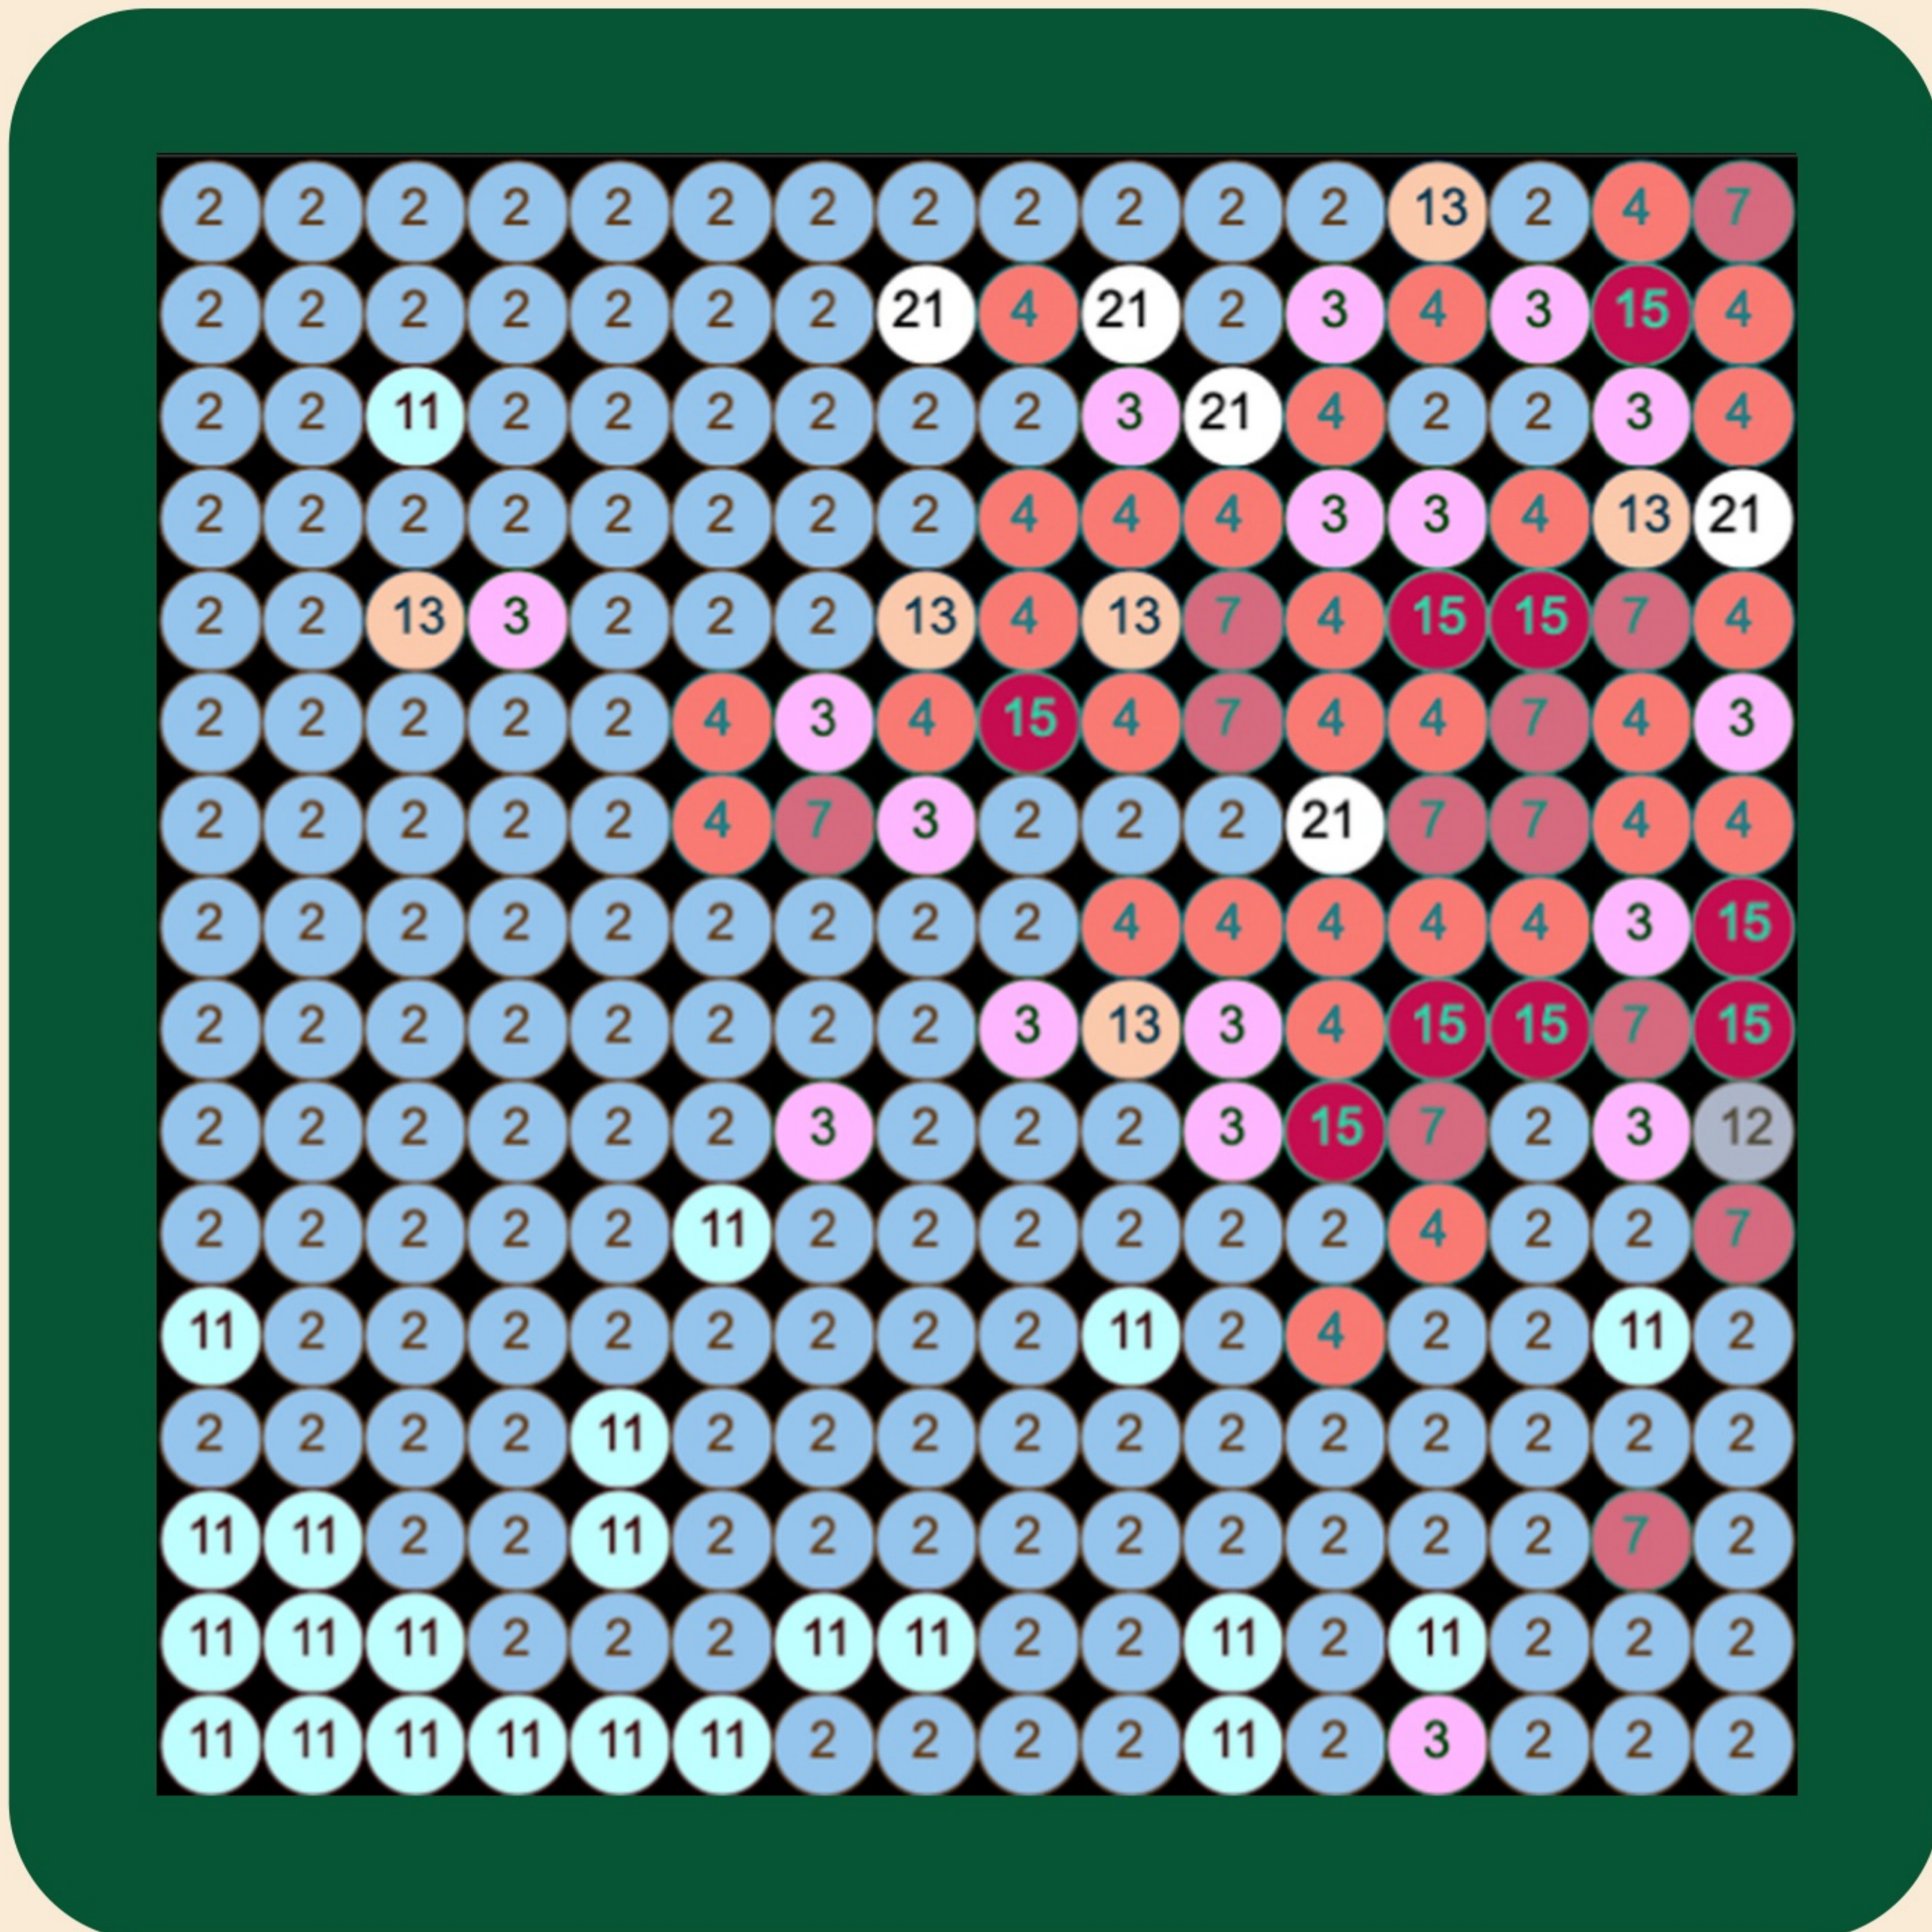

MOSAIC

SECTION 4

Material

- 1 X 0 Black
- 2 X 153 Bright Light Blue
- 3 X 17 Bright Pink
- 4 X 30 Coral
- 5 X 0 Dark Bluish Gray
- 6 X 0 Dark Brown
- 7 X 12 Dark Pink
- 8 X 0 Dark Red
- 9 X 0 Dark Tan
- 10 X 0 Lavender
- 11 X 23 Light Aqua
- 12 X 1 Light Bluish Gray
- 13 X 6 Light Nougat
- 14 X 0 Lime
- 15 X 9 Magenta
- 16 X 0 Medium Azure
- 17 X 0 Medium Blue
- 18 X 0 Nougat
- 19 X 0 Olive Green
- 20 X 0 Tan
- 21 X 5 White
- 22 X 0 Yellowish Green