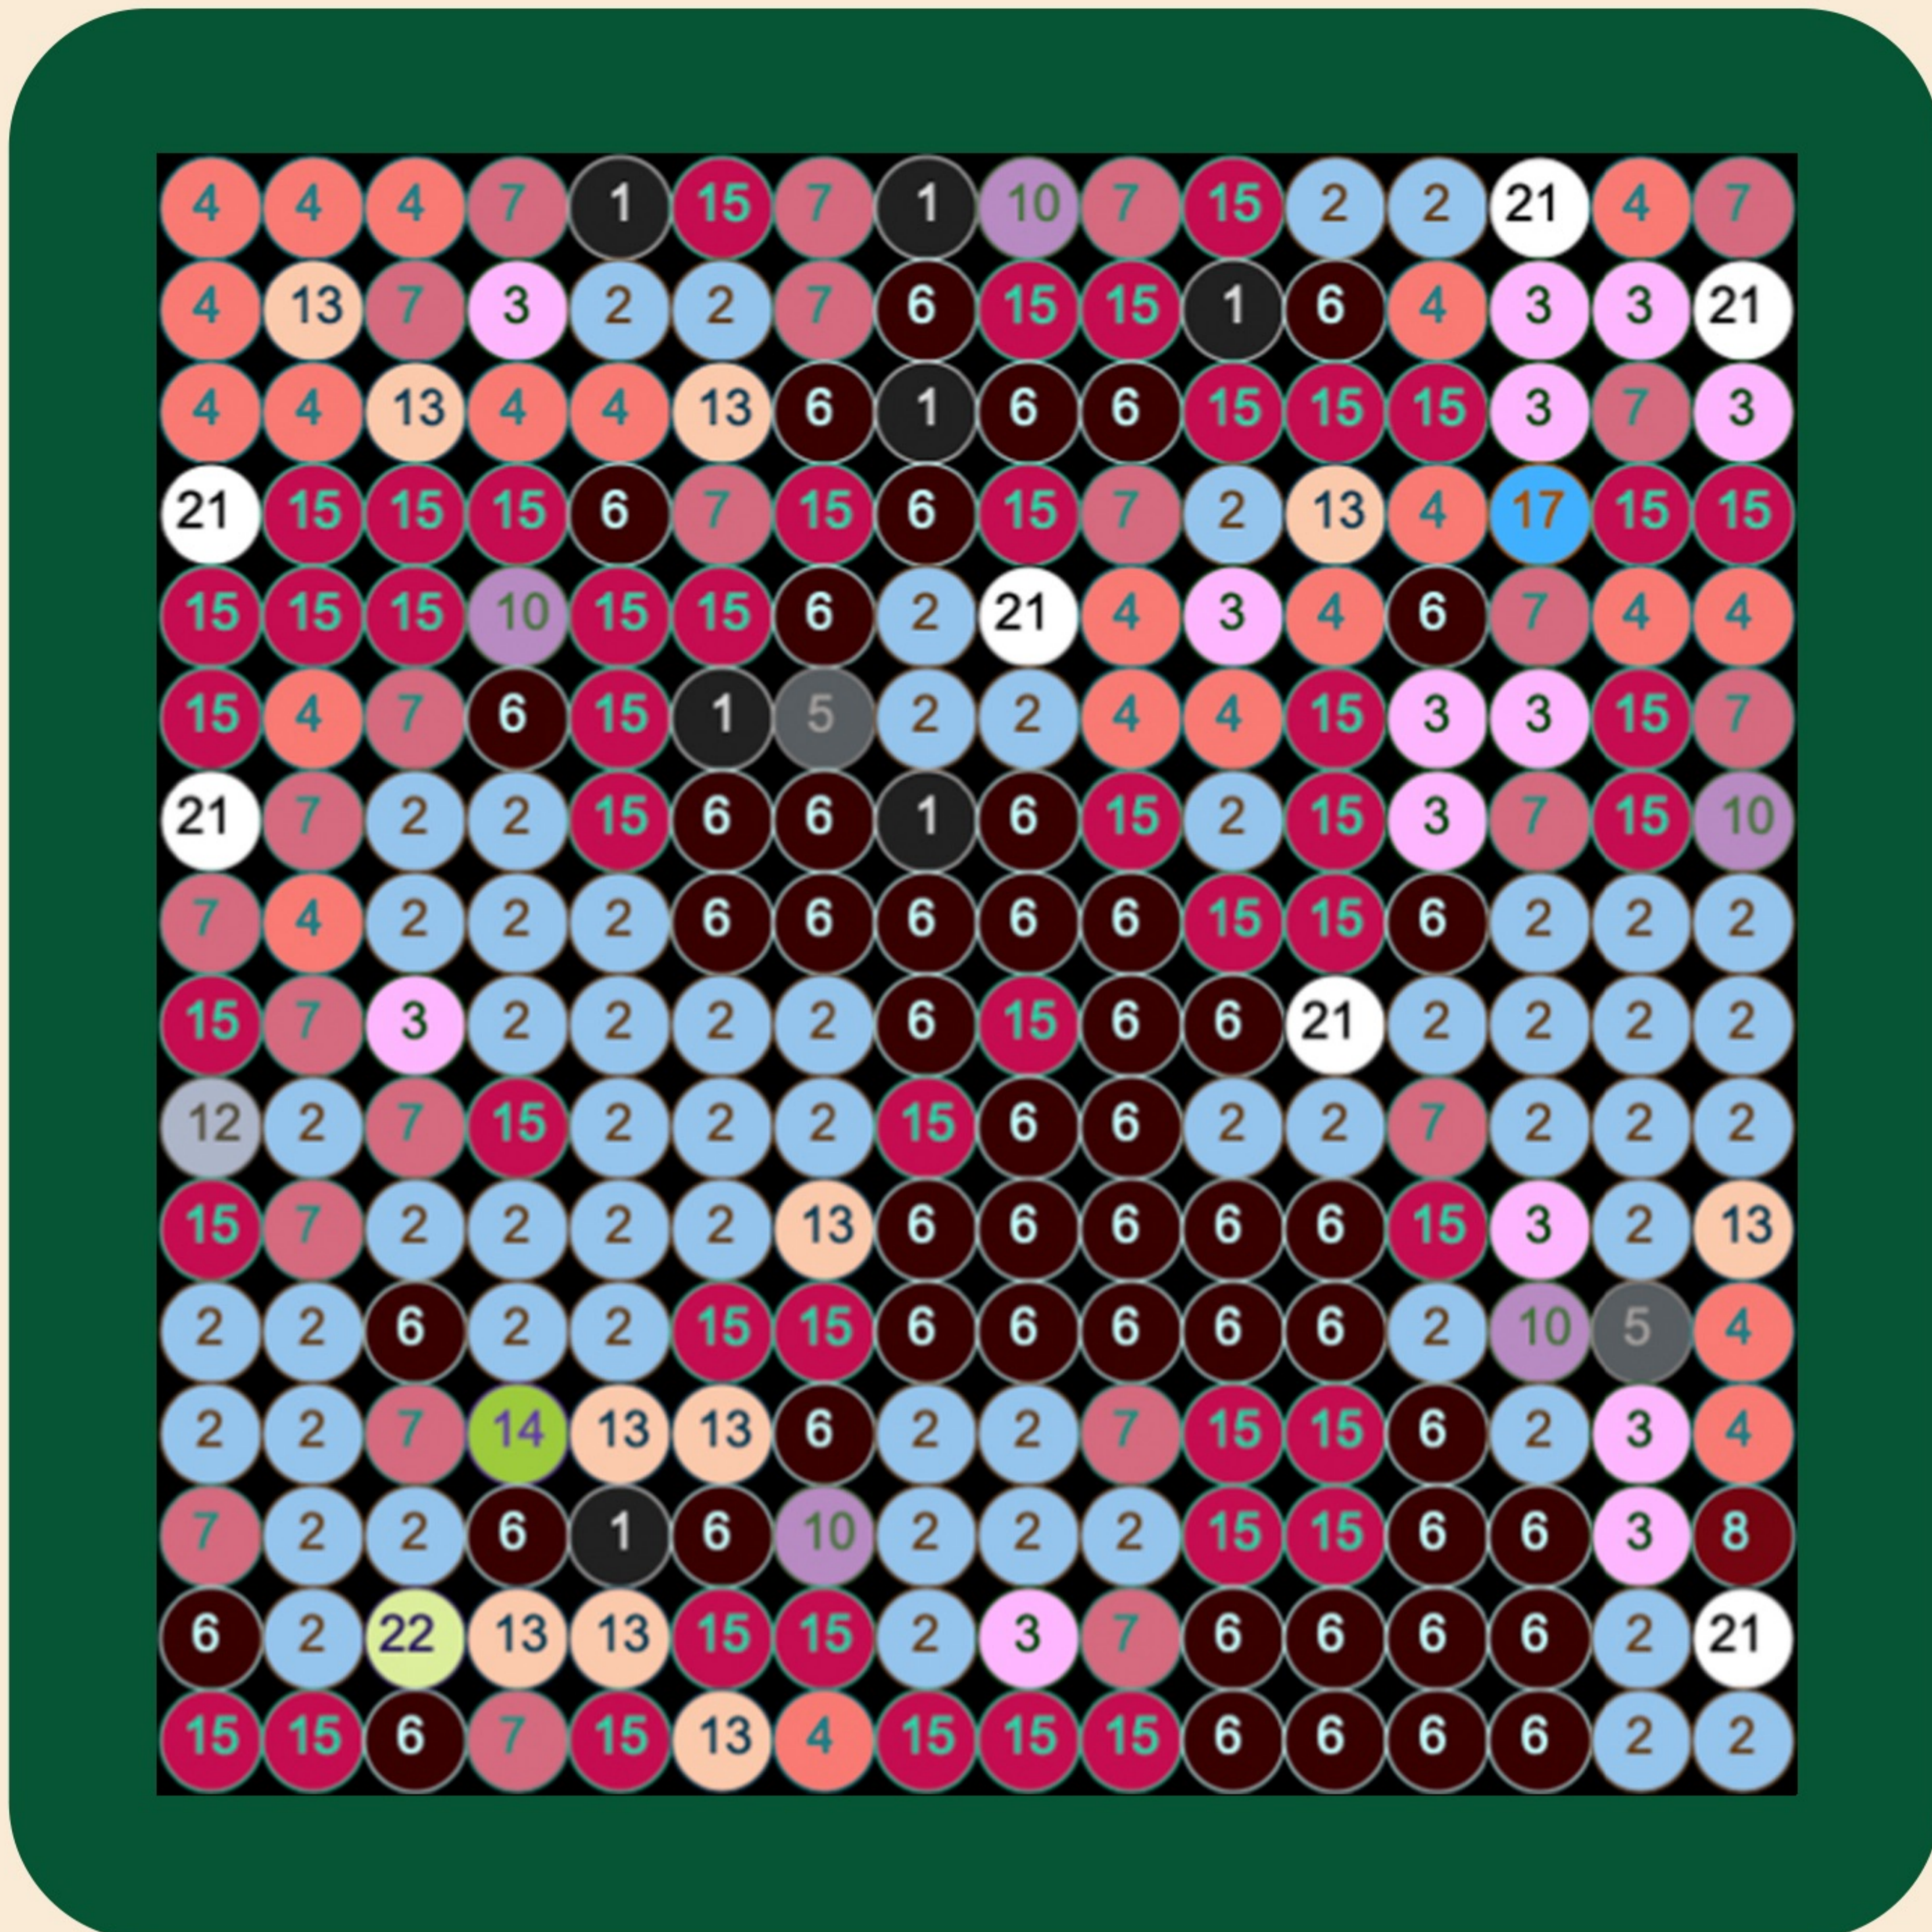

MOSAIC

SECTION 5

Material

- 1 X 7 Black
- 2 X 59 Bright Light Blue
- 3 X 14 Bright Pink
- 4 X 22 Coral
- 5 X 2 Dark Bluish Gray
- 6 X 51 Dark Brown
- 7 X 24 Dark Pink
- 8 X 1 Dark Red
- 9 X 0 Dark Tan
- 10 X 5 Lavender
- 11 X 0 Light Aqua
- 12 X 1 Light Bluish Gray
- 13 X 11 Light Nougat
- 14 X 1 Lime
- 15 X 49 Magenta
- 16 X 0 Medium Azure
- 17 X 1 Medium Blue
- 18 X 0 Nougat
- 19 X 0 Olive Green
- 20 X 0 Tan
- 21 X 7 White
- 22 X 1 Yellowish Green