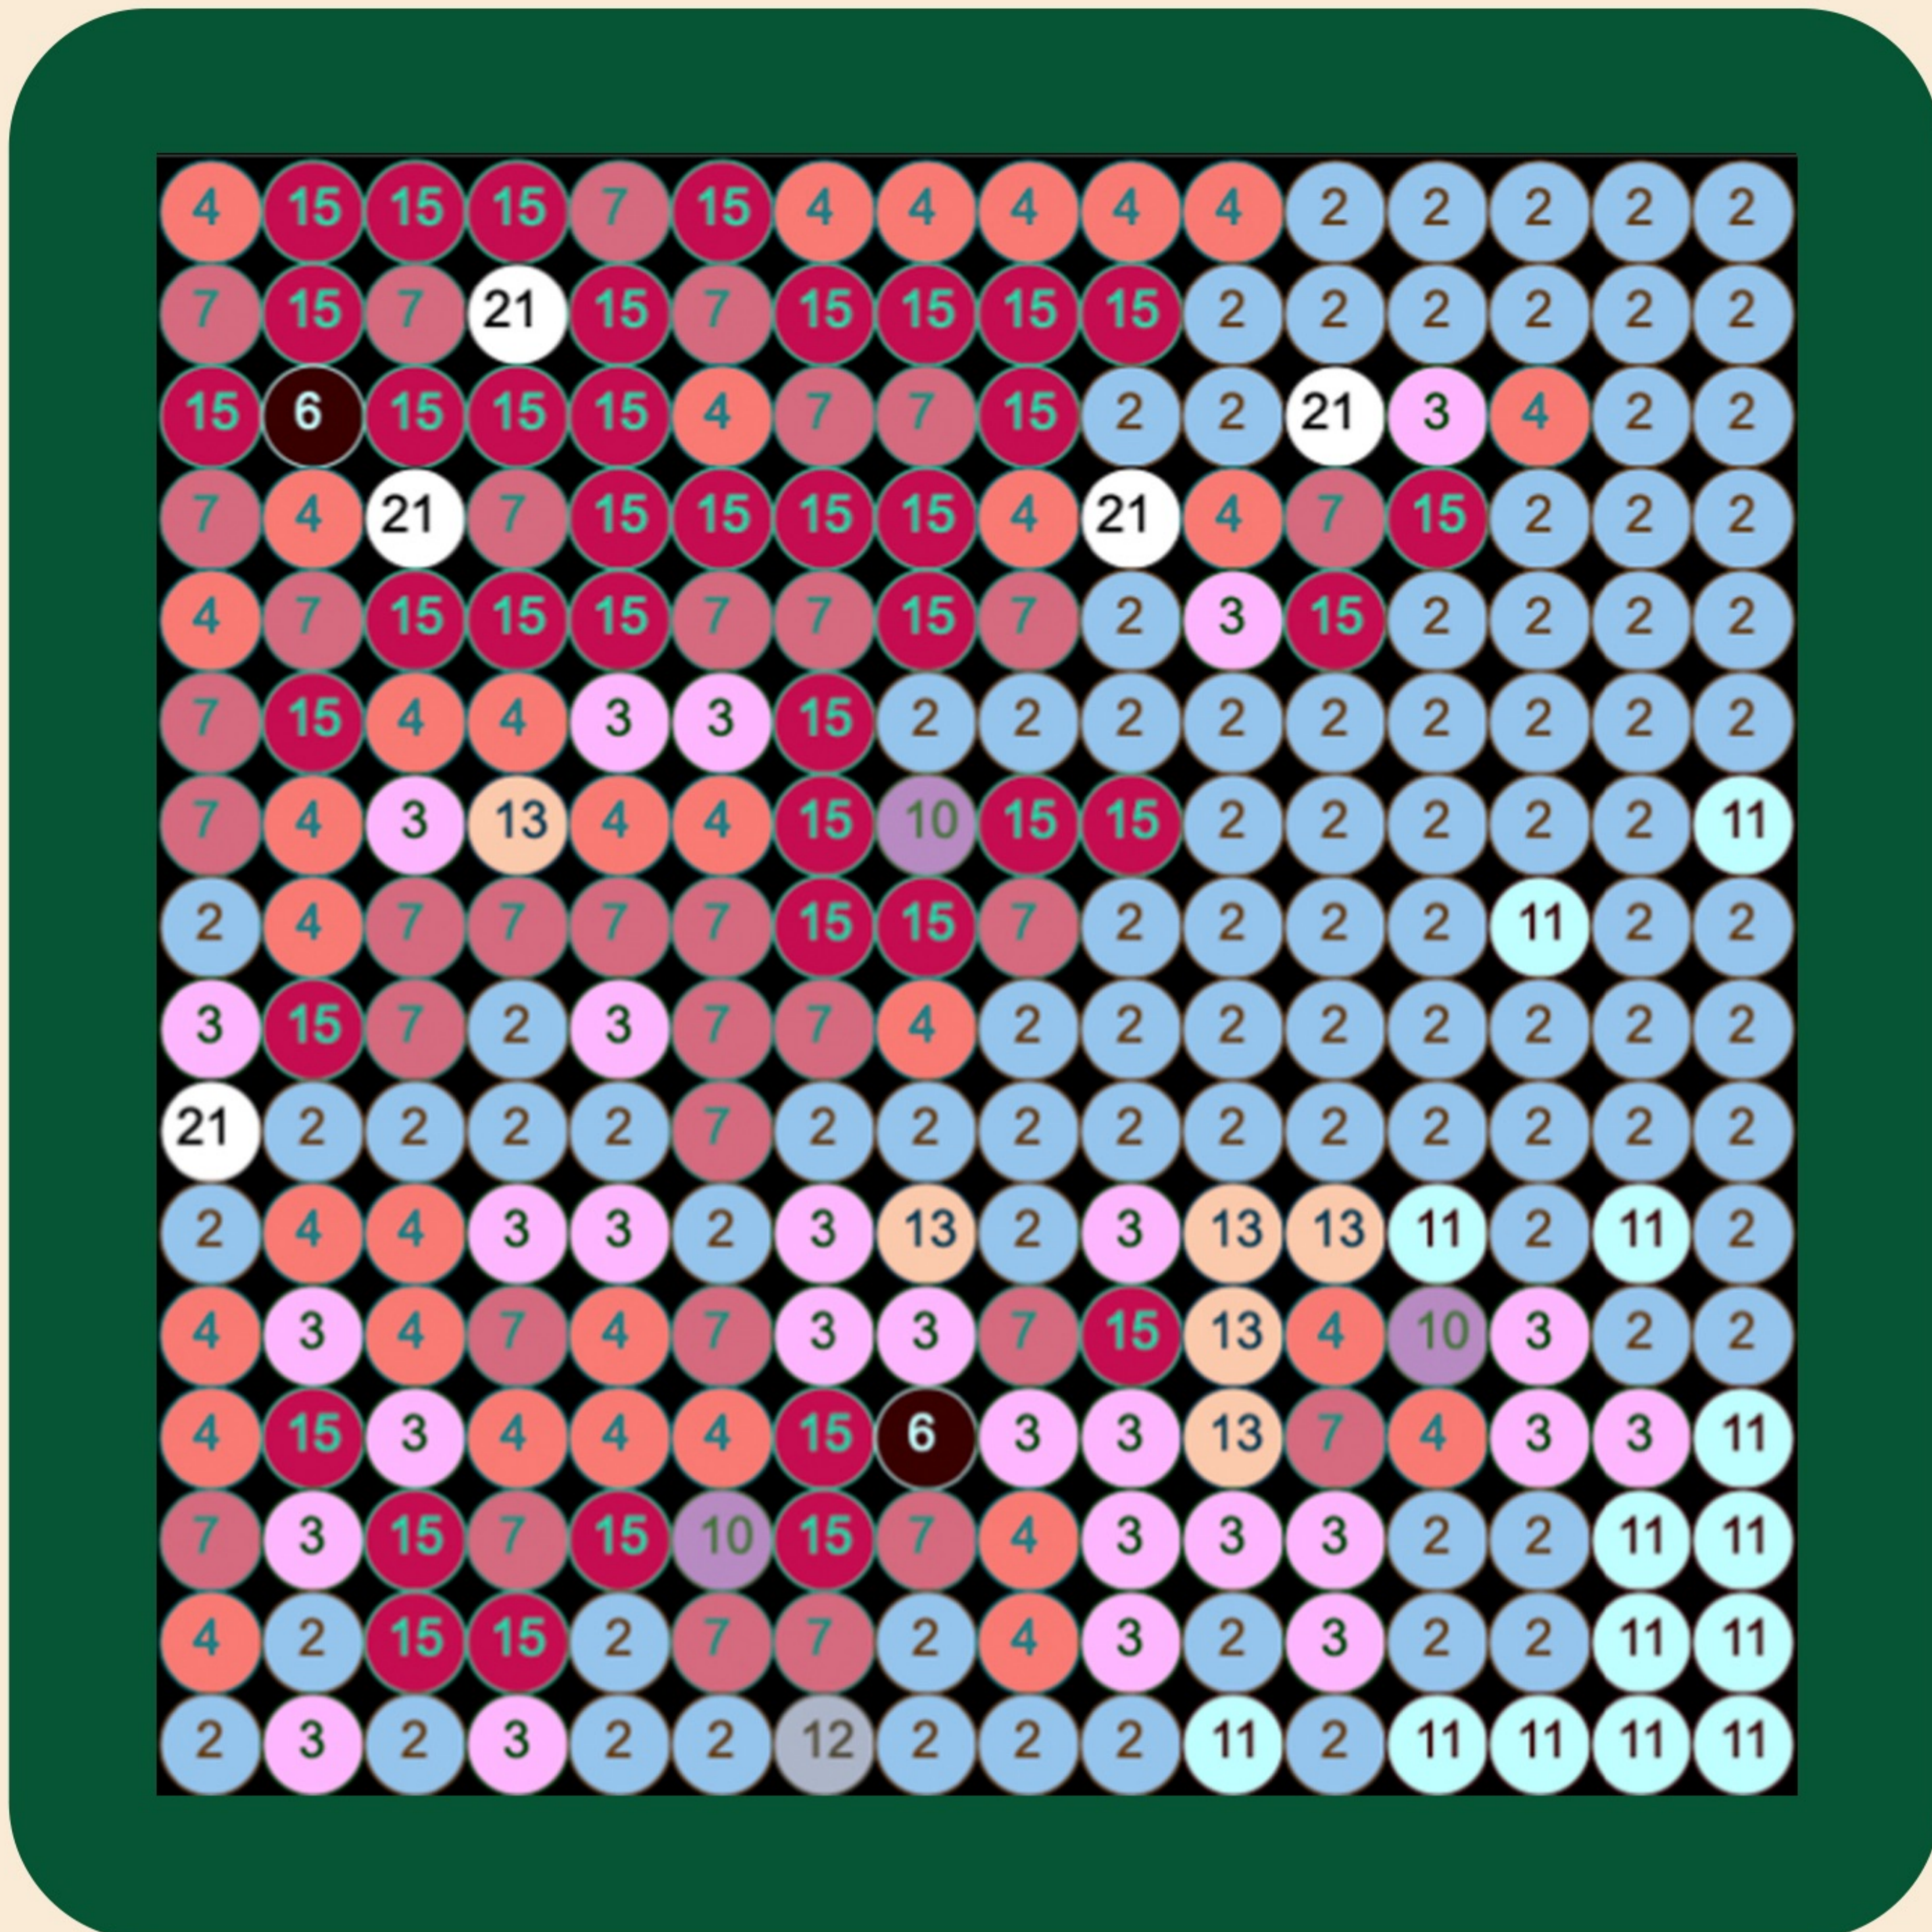

MOSAIC

SECTION 6

Material

- 1 X 0 Black
- 2 X 90 Bright Light Blue
- 3 X 28 Bright Pink
- 4 X 33 Coral
- 5 X 0 Dark Bluish Gray
- 6 X 2 Dark Brown
- 7 X 33 Dark Pink
- 8 X 0 Dark Red
- 9 X 0 Dark Tan
- 10 X 3 Lavender
- 11 X 14 Light Aqua
- 12 X 1 Light Bluish Gray
- 13 X 6 Light Nougat
- 14 X 0 Lime
- 15 X 41 Magenta
- 16 X 0 Medium Azure
- 17 X 0 Medium Blue
- 18 X 0 Nougat
- 19 X 0 Olive Green
- 20 X 0 Tan
- 21 X 5 White
- 22 X 0 Yellowish Green