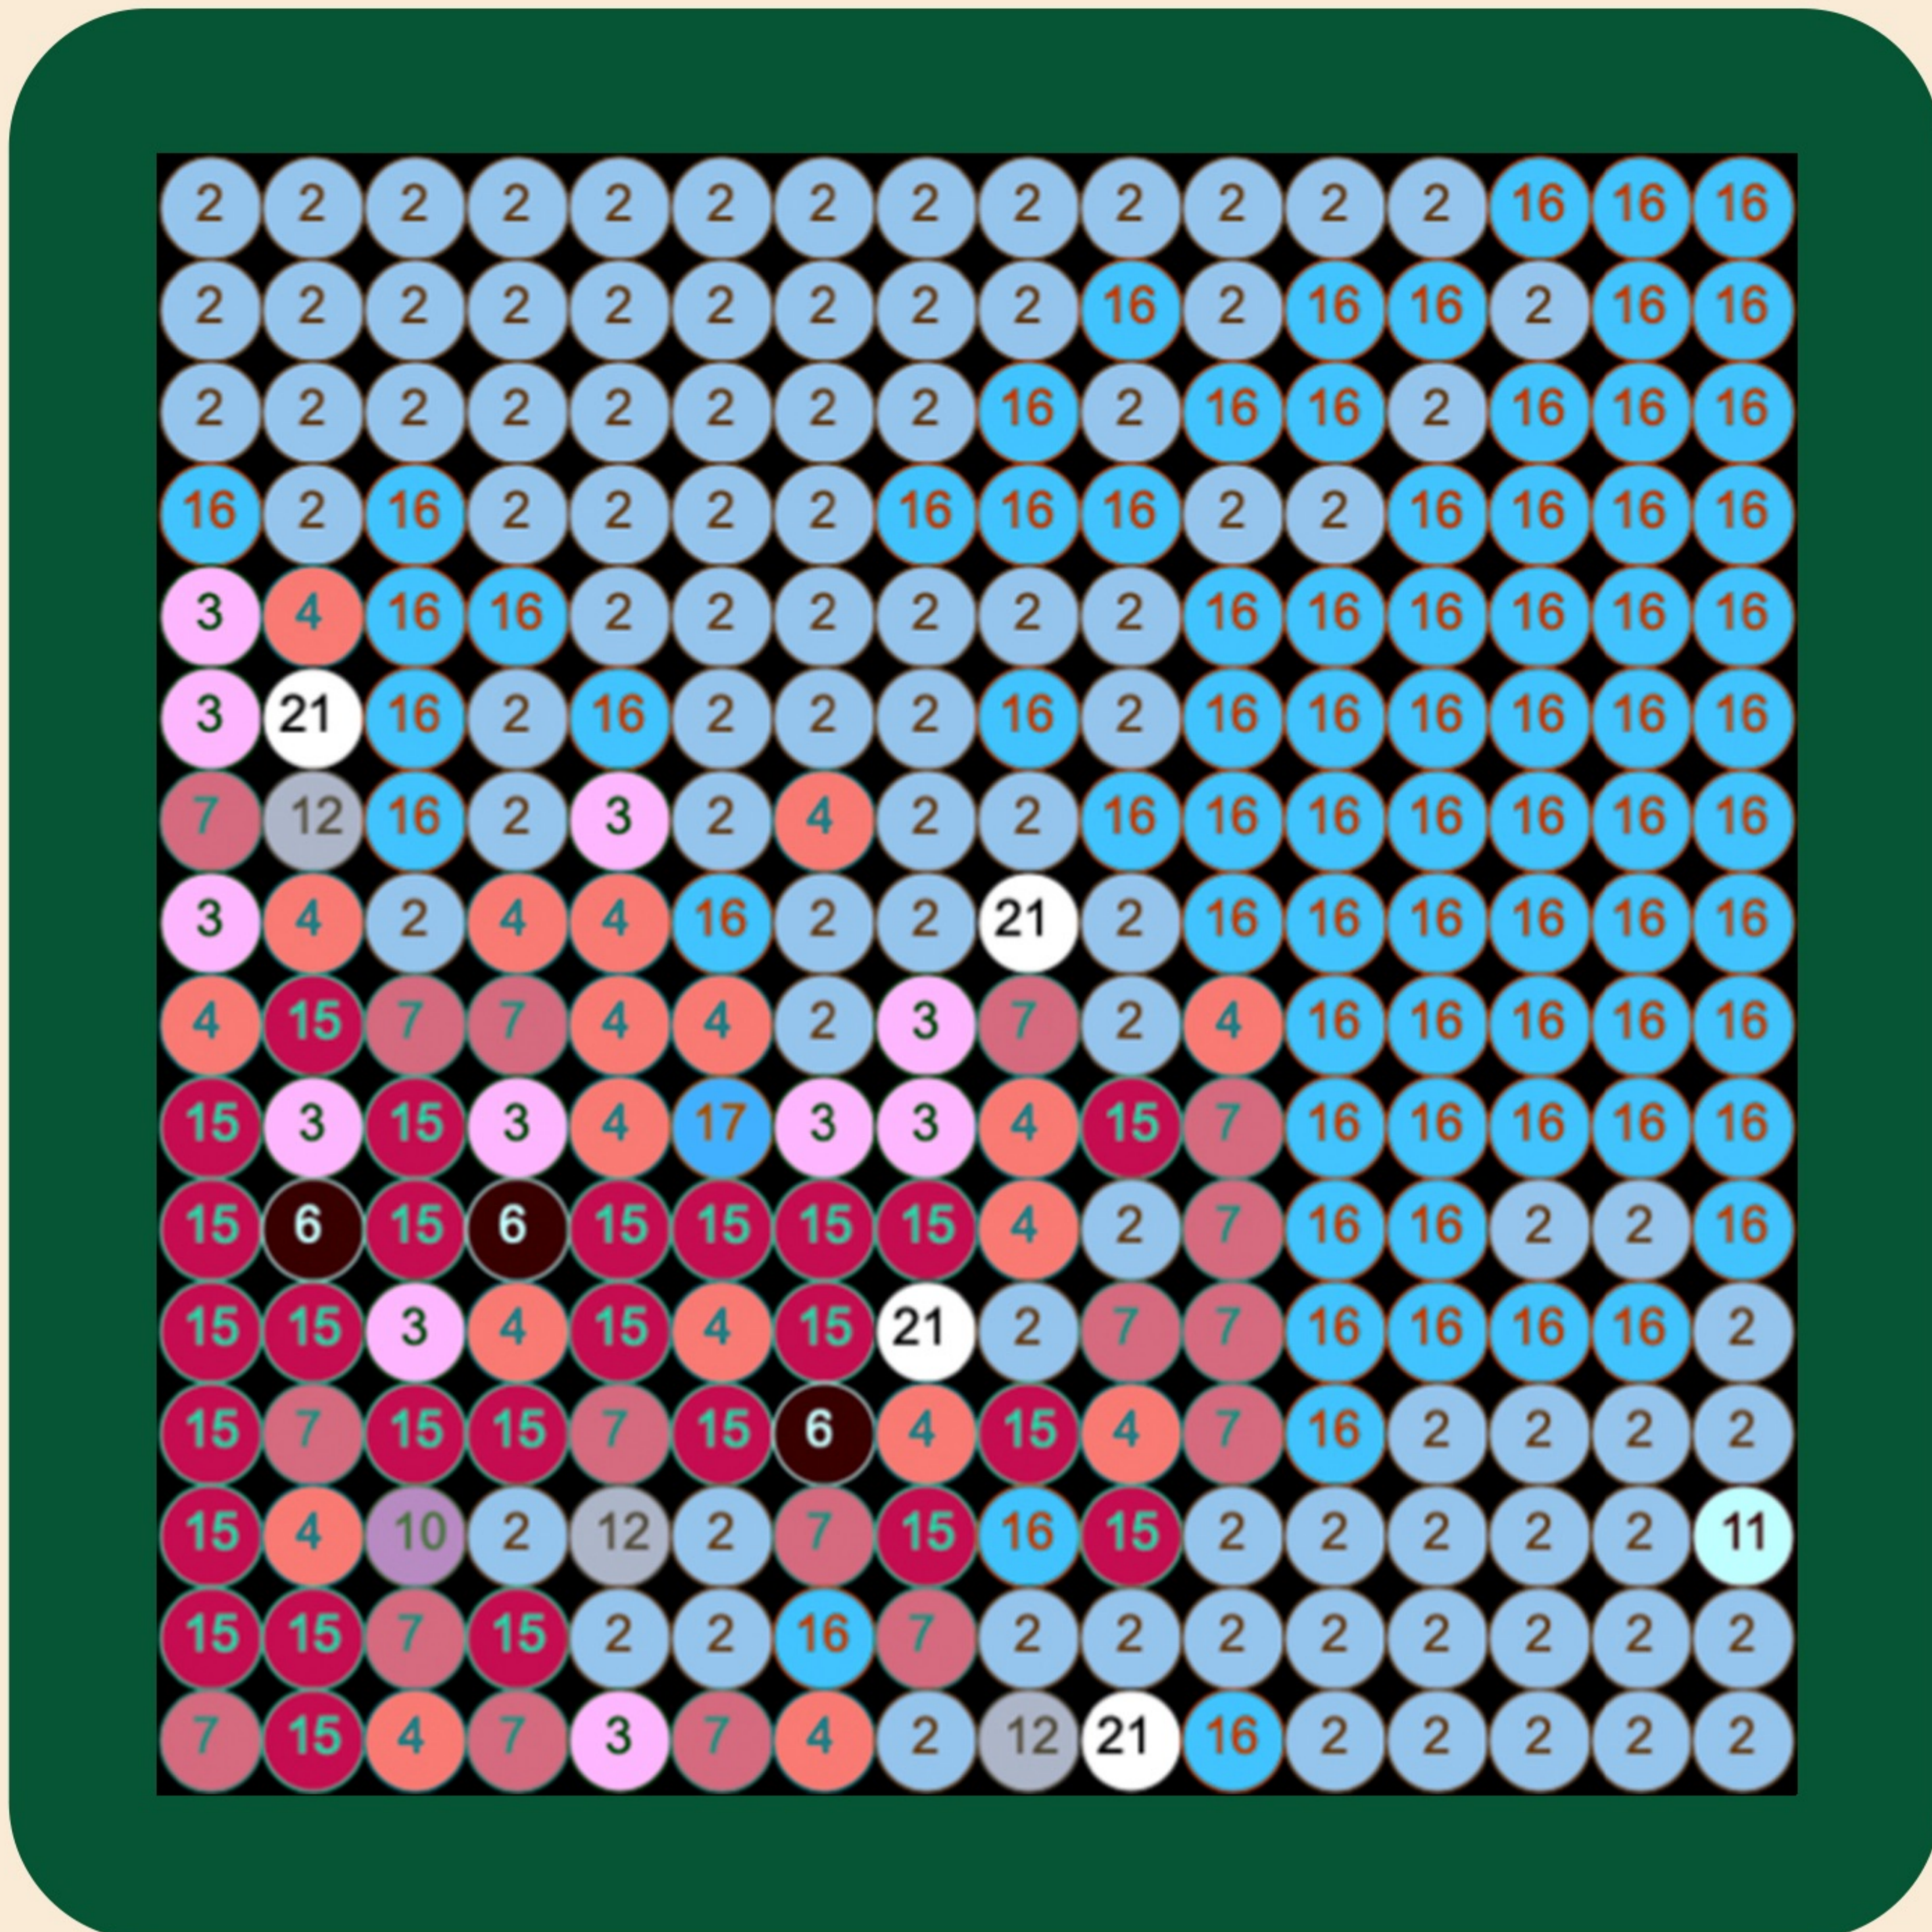

MOSAIC

SECTION 3

Material

- 1 X 0 Black
- 2 X 94 Bright Light Blue
- 3 X 11 Bright Pink
- 4 X 19 Coral
- 5 X 0 Dark Bluish Gray
- 6 X 3 Dark Brown
- 7 X 17 Dark Pink
- 8 X 0 Dark Red
- 9 X 0 Dark Tan
- 10 X 1 Lavender
- 11 X 1 Light Aqua
- 12 X 3 Light Bluish Gray
- 13 X 0 Light Nougat
- 14 X 0 Lime
- 15 X 26 Magenta
- 16 X 76 Medium Azure
- 17 X 1 Medium Blue
- 18 X 0 Nougat
- 19 X 0 Olive Green
- 20 X 0 Tan
- 21 X 4 White
- 22 X 0 Yellowish Green