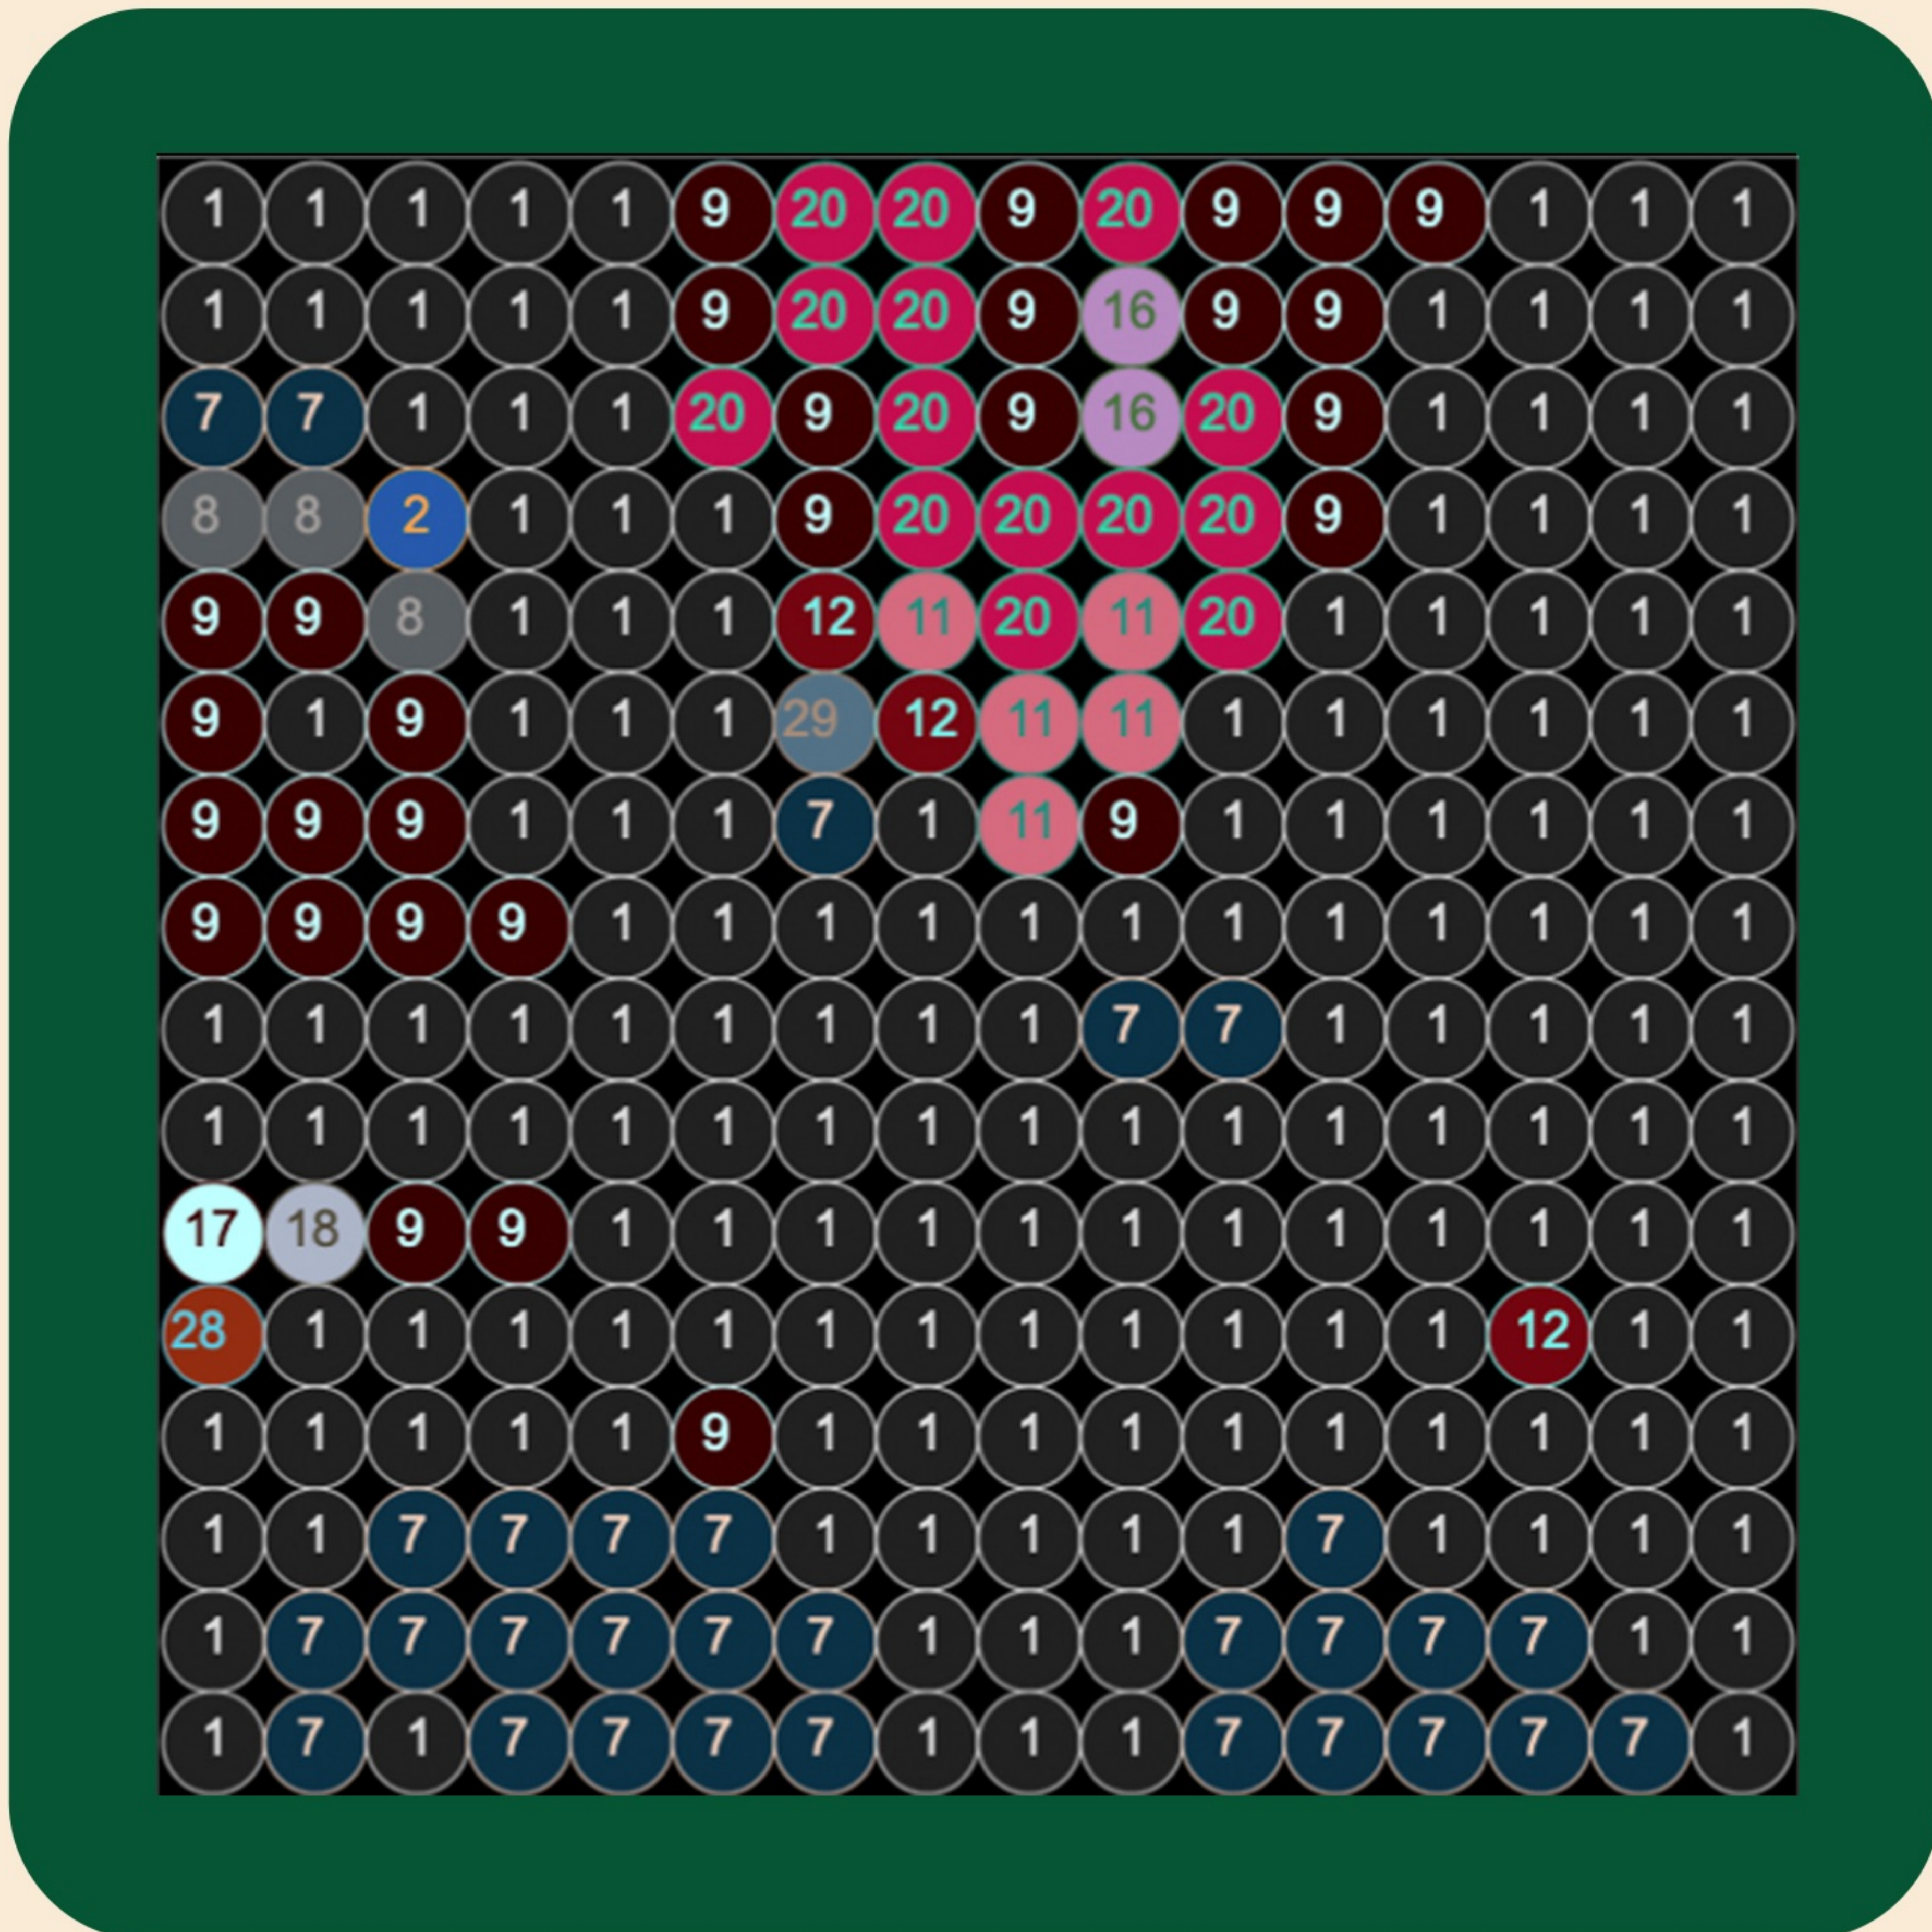

MOSAIC

SECTION 8

Material

- 1 X 165 Black
- 2 X 1 Blue
- 3 X 0 Bright Light Blue
- 4 X 0 Bright Pink
- 5 X 0 Coral
- 6 X 0 Dark Azure
- 7 X 30 Dark Blue
- 8 X 3 Dark Bluish Gray
- 9 X 29 Dark Brown
- 10 X 0 Dark Orange
- 11 X 5 Dark Pink
- 12 X 3 Dark Red
- 13 X 0 Dark Tan
- 14 X 0 Dark Turquoise
- 15 X 0 Flat Silver
- 16 X 2 Lavender
- 17 X 1 Light Aqua
- 18 X 1 Light Bluish Gray
- 19 X 0 Lime
- 20 X 14 Magenta
- 21 X 0 Medium Azure
- 22 X 0 Medium Nougat
- 23 X 0 Nougat
- 24 X 0 Olive Green
- 25 X 0 Orange
- 26 X 0 Pearl Gold
- 27 X 0 Red
- 28 X 1 Reddish Brown
- 29 X 1 Sand Blue
- 30 X 0 White