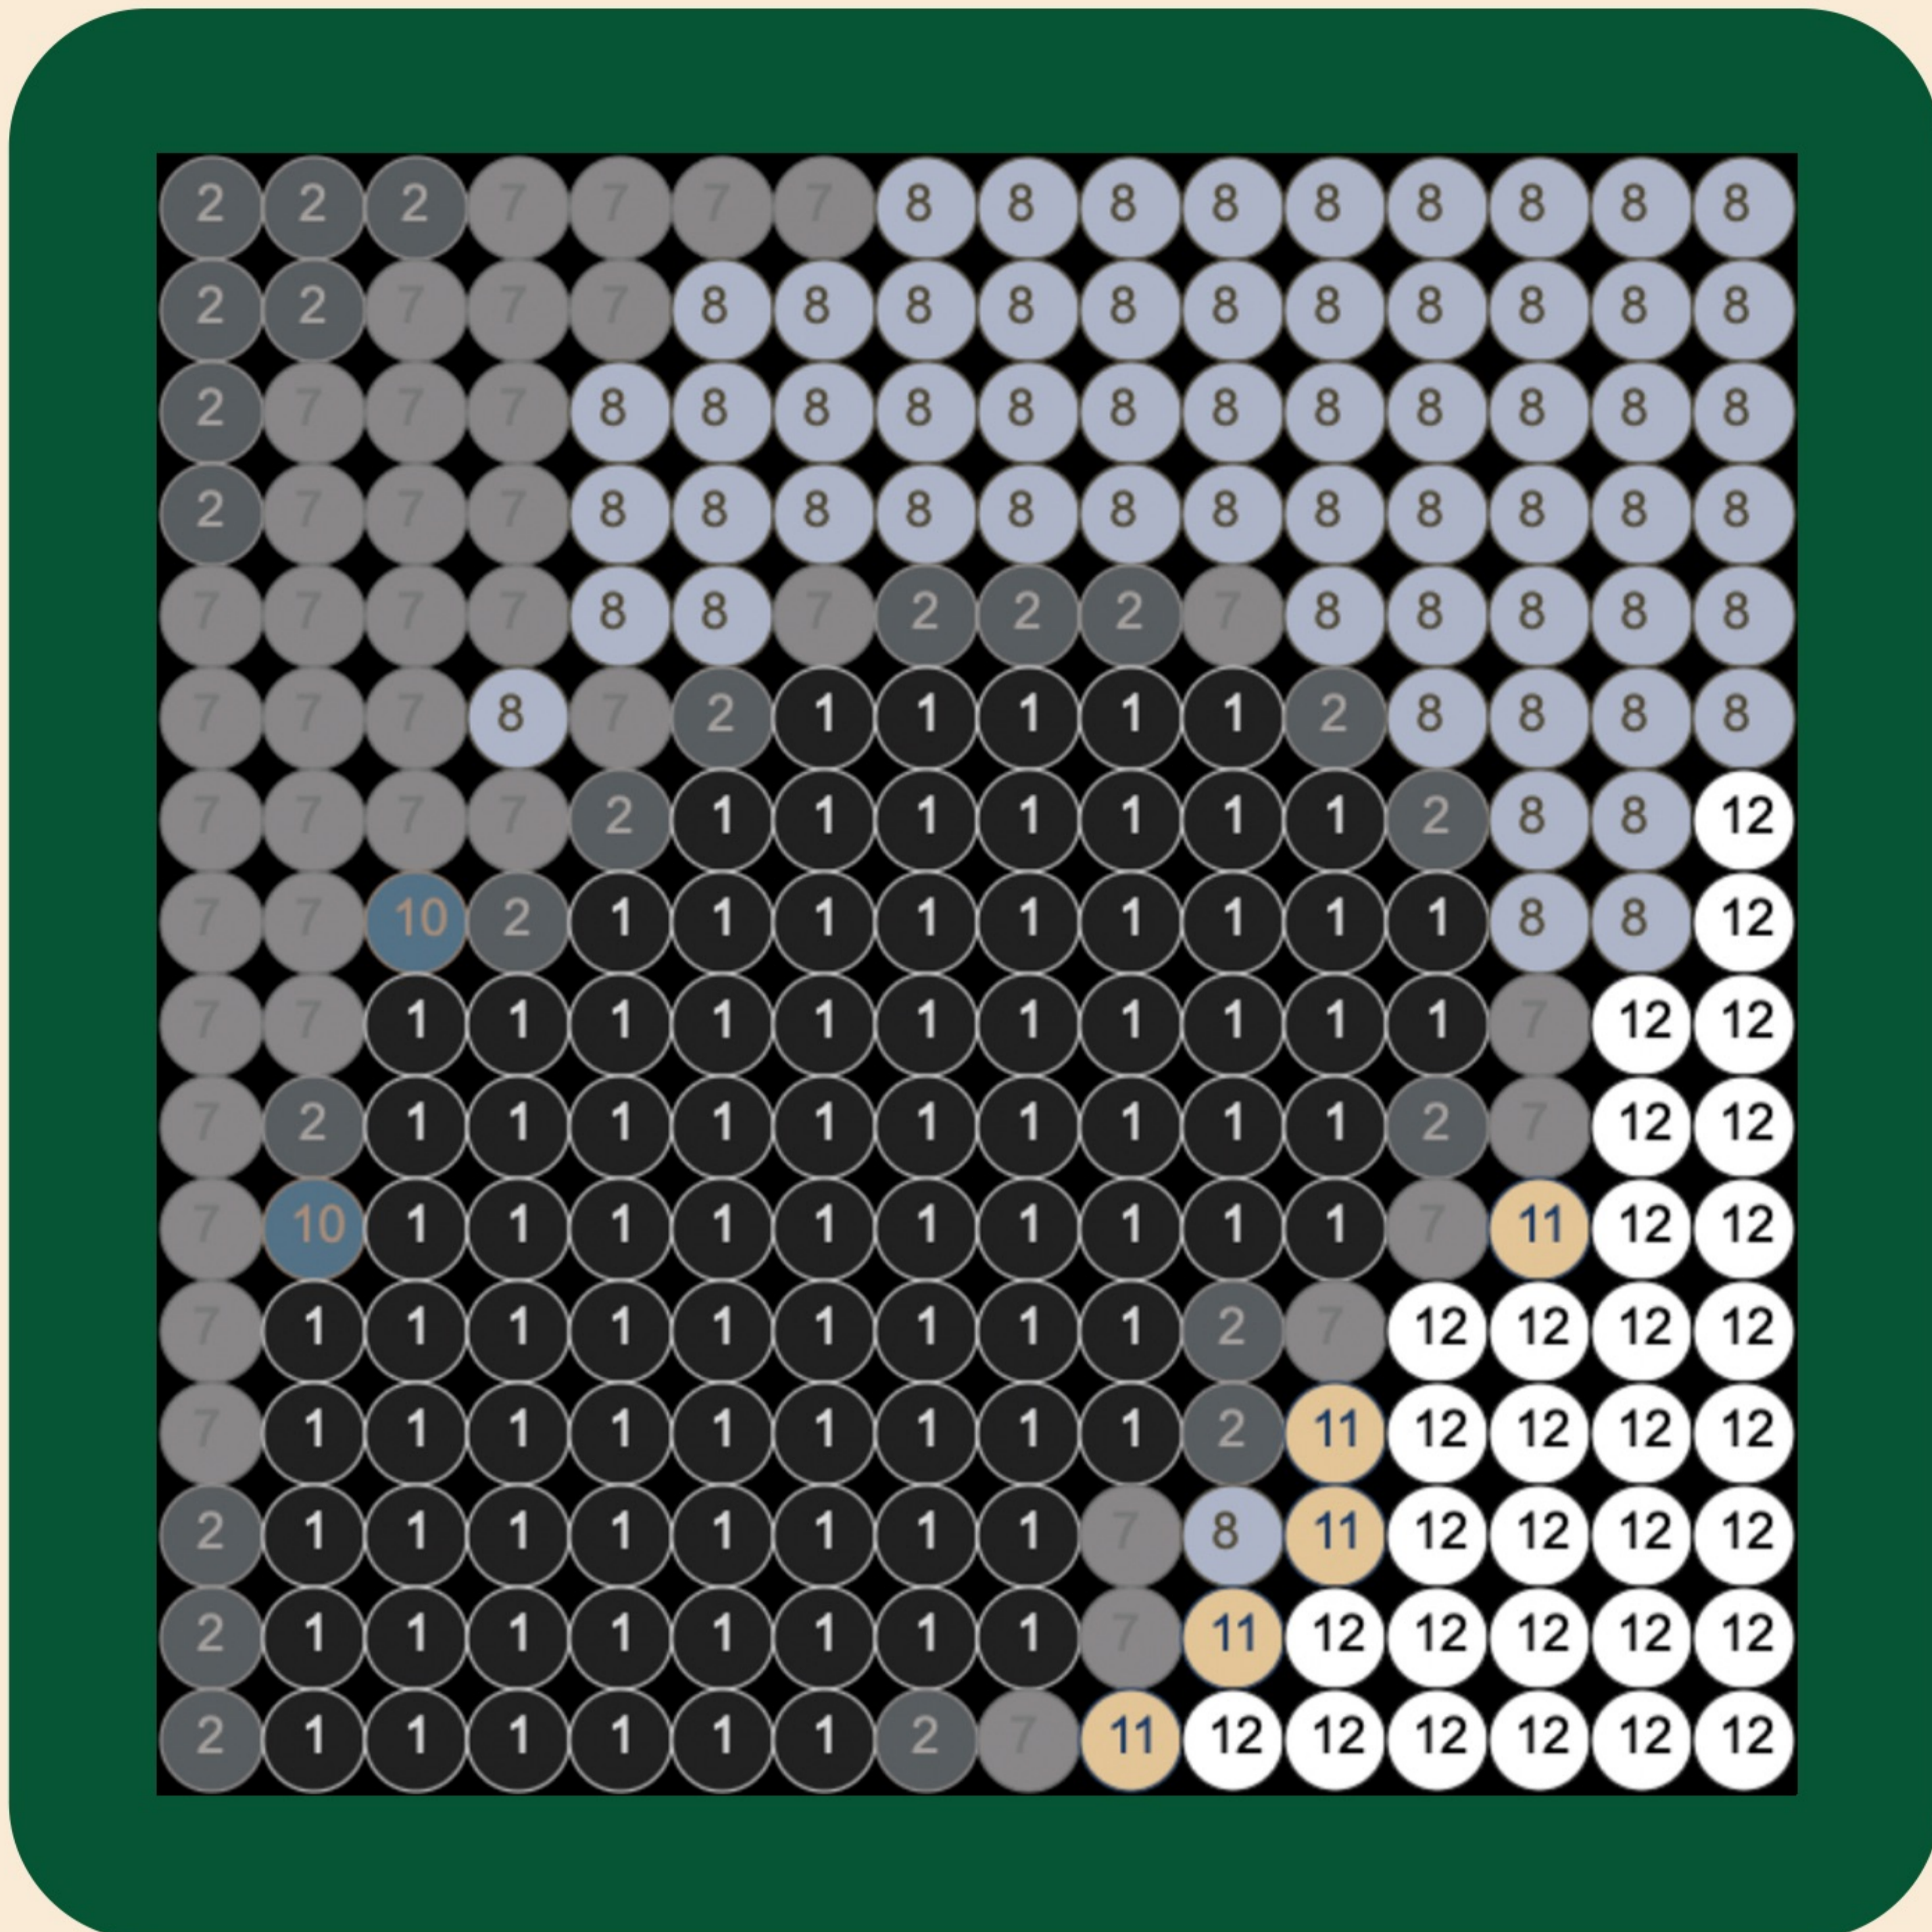

MOSAIC

SECTION 1

Material

- 1 X 92
  Black
- 2 X 23
  Dark Bluish Gray
- 3 X 0
  Dark Brown
- 4 X 0
  Dark Pink
- 5 X 0
  Dark Red
- 6 X 0
  Dark Tan
- 7 X 42
  Flat Silver
- 8 X 61
  Light Bluish Gray
- 9 X 0
  Reddish Brown
- 10 X 2
  Sand Blue
- 11 X 5
  Tan
- 12 X 31
  White