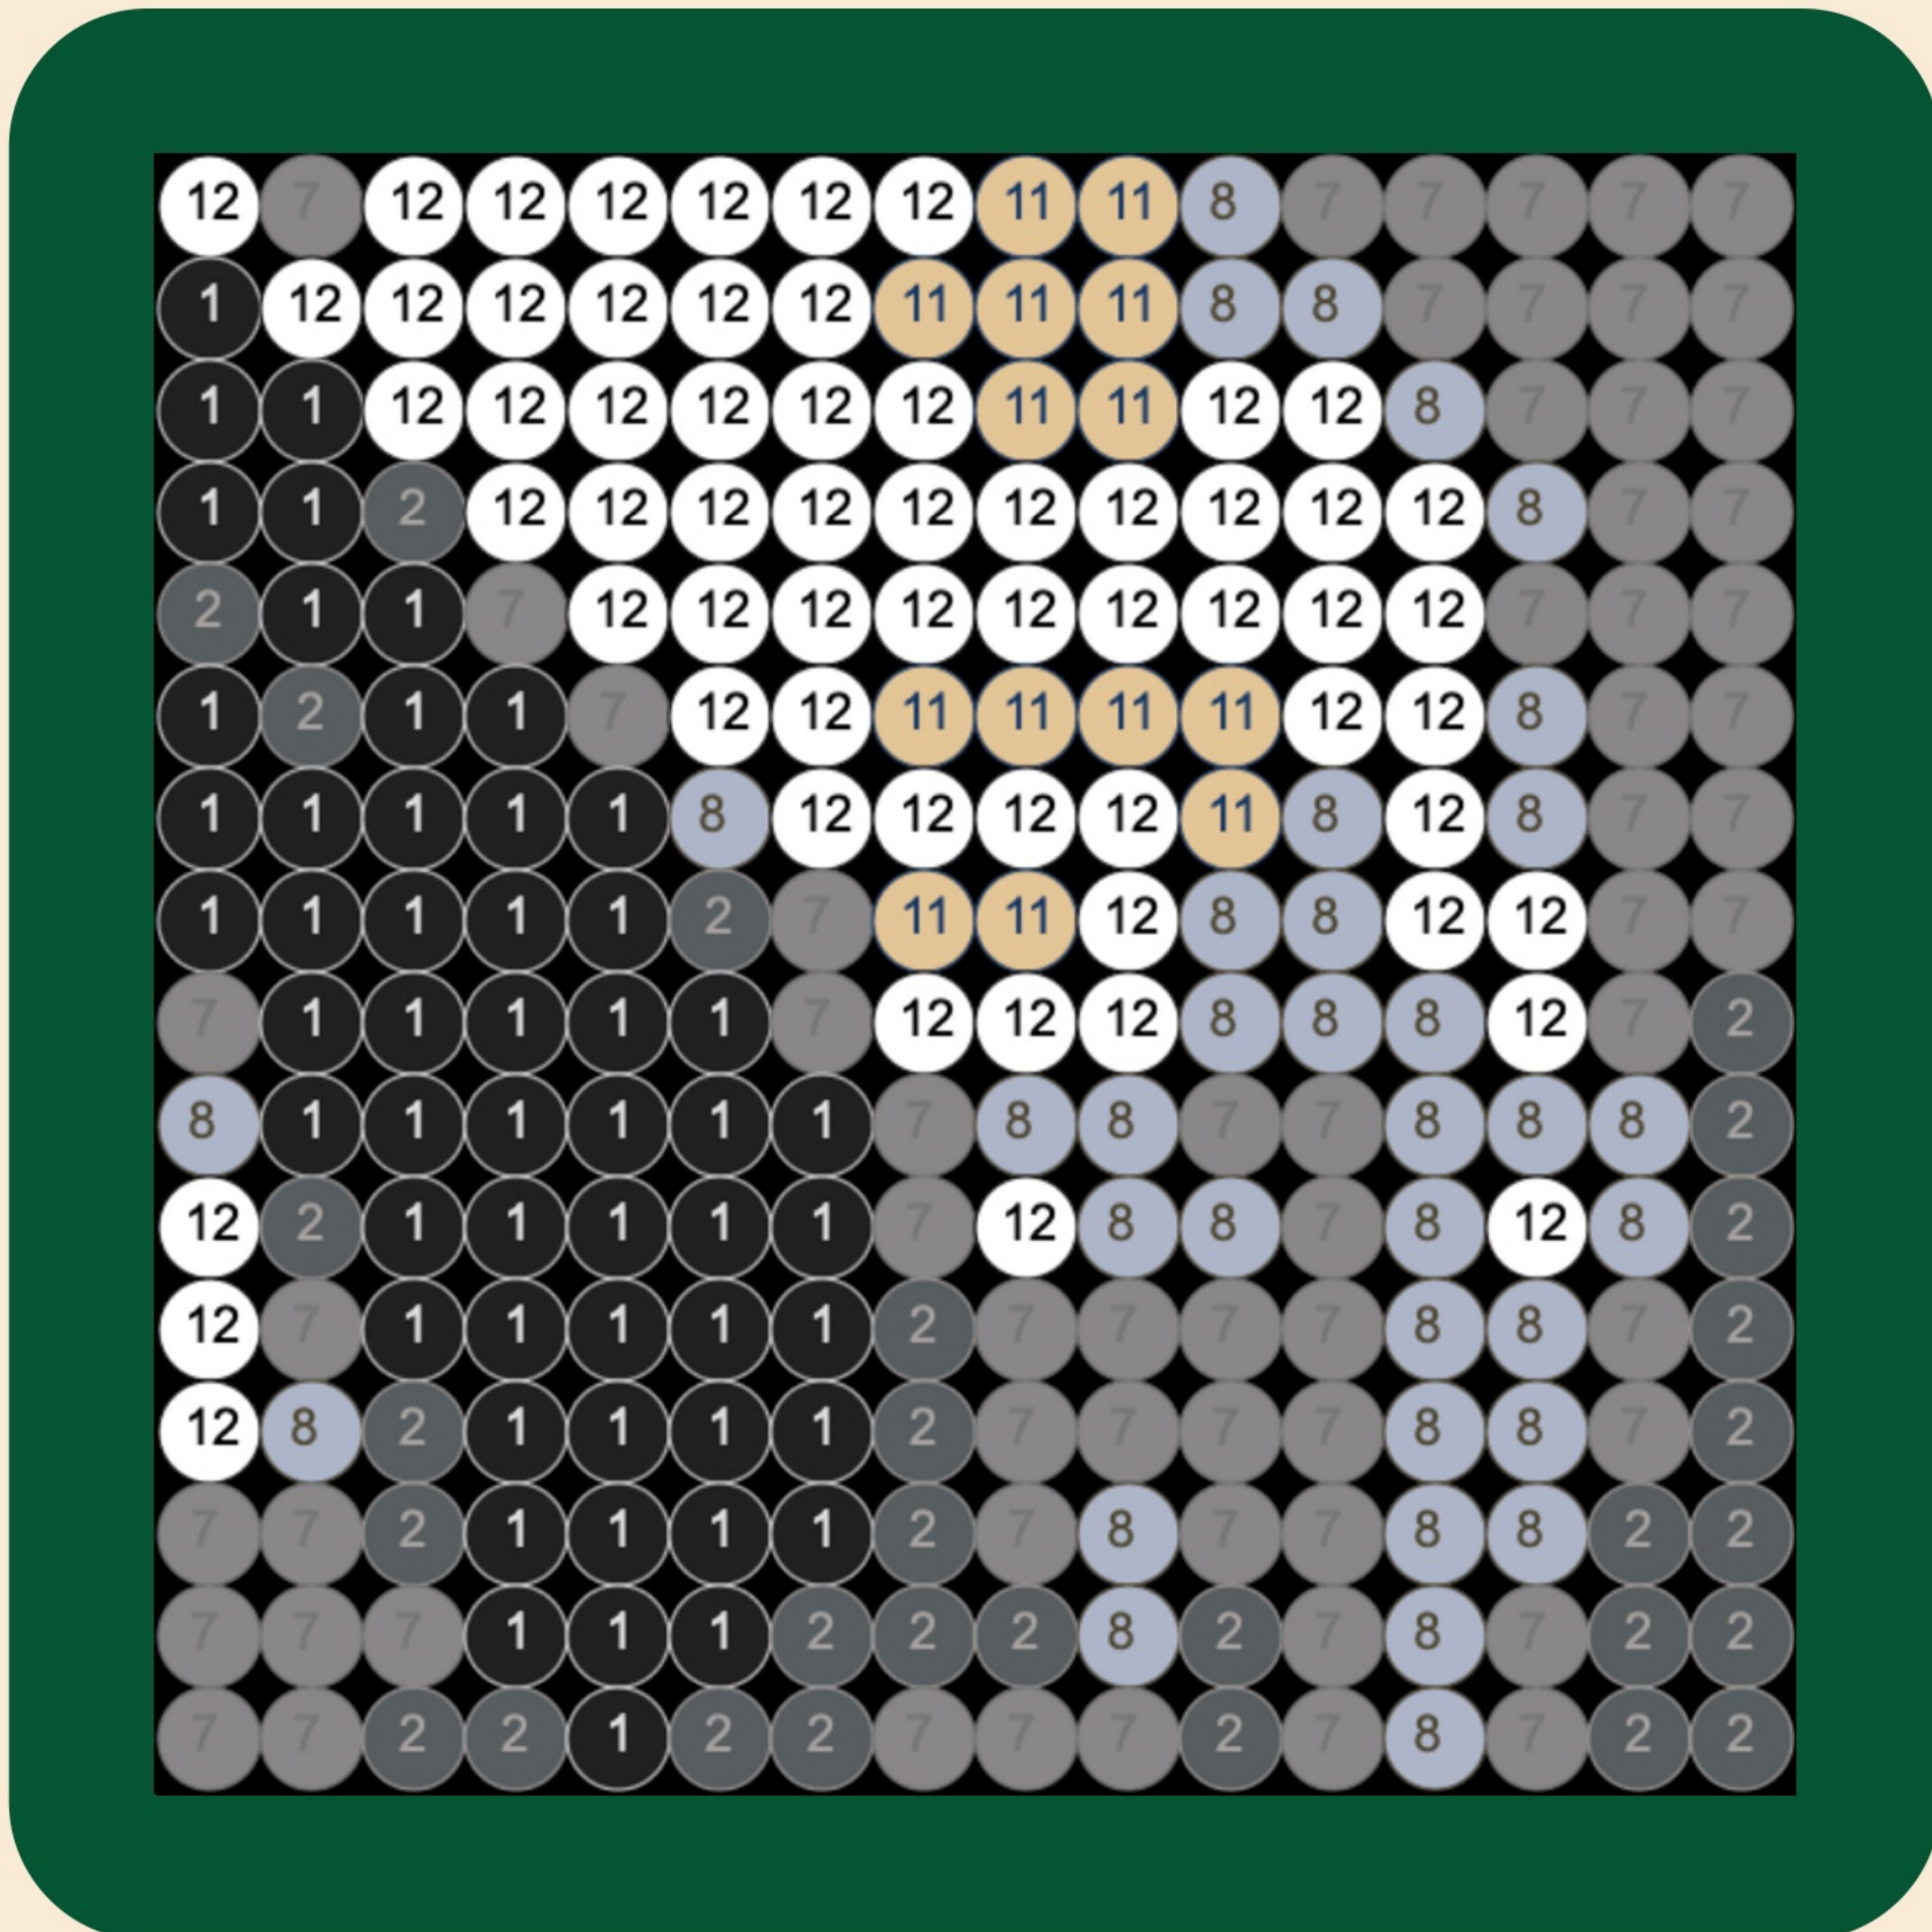

MOSAIC

SECTION 6

Material

- 1 X 53 Black
- 2 X 30 Dark Bluish Gray
- 3 X 0 Dark Brown
- 4 X 0 Dark Pink
- 5 X 0 Dark Red
- 6 X 0 Dark Tan
- 7 X 63 Flat Silver
- 8 X 35 Light Bluish Gray
- 9 X 0 Reddish Brown
- 10 X 0 Sand Blue
- 11 X 14 Tan
- 12 X 61 White