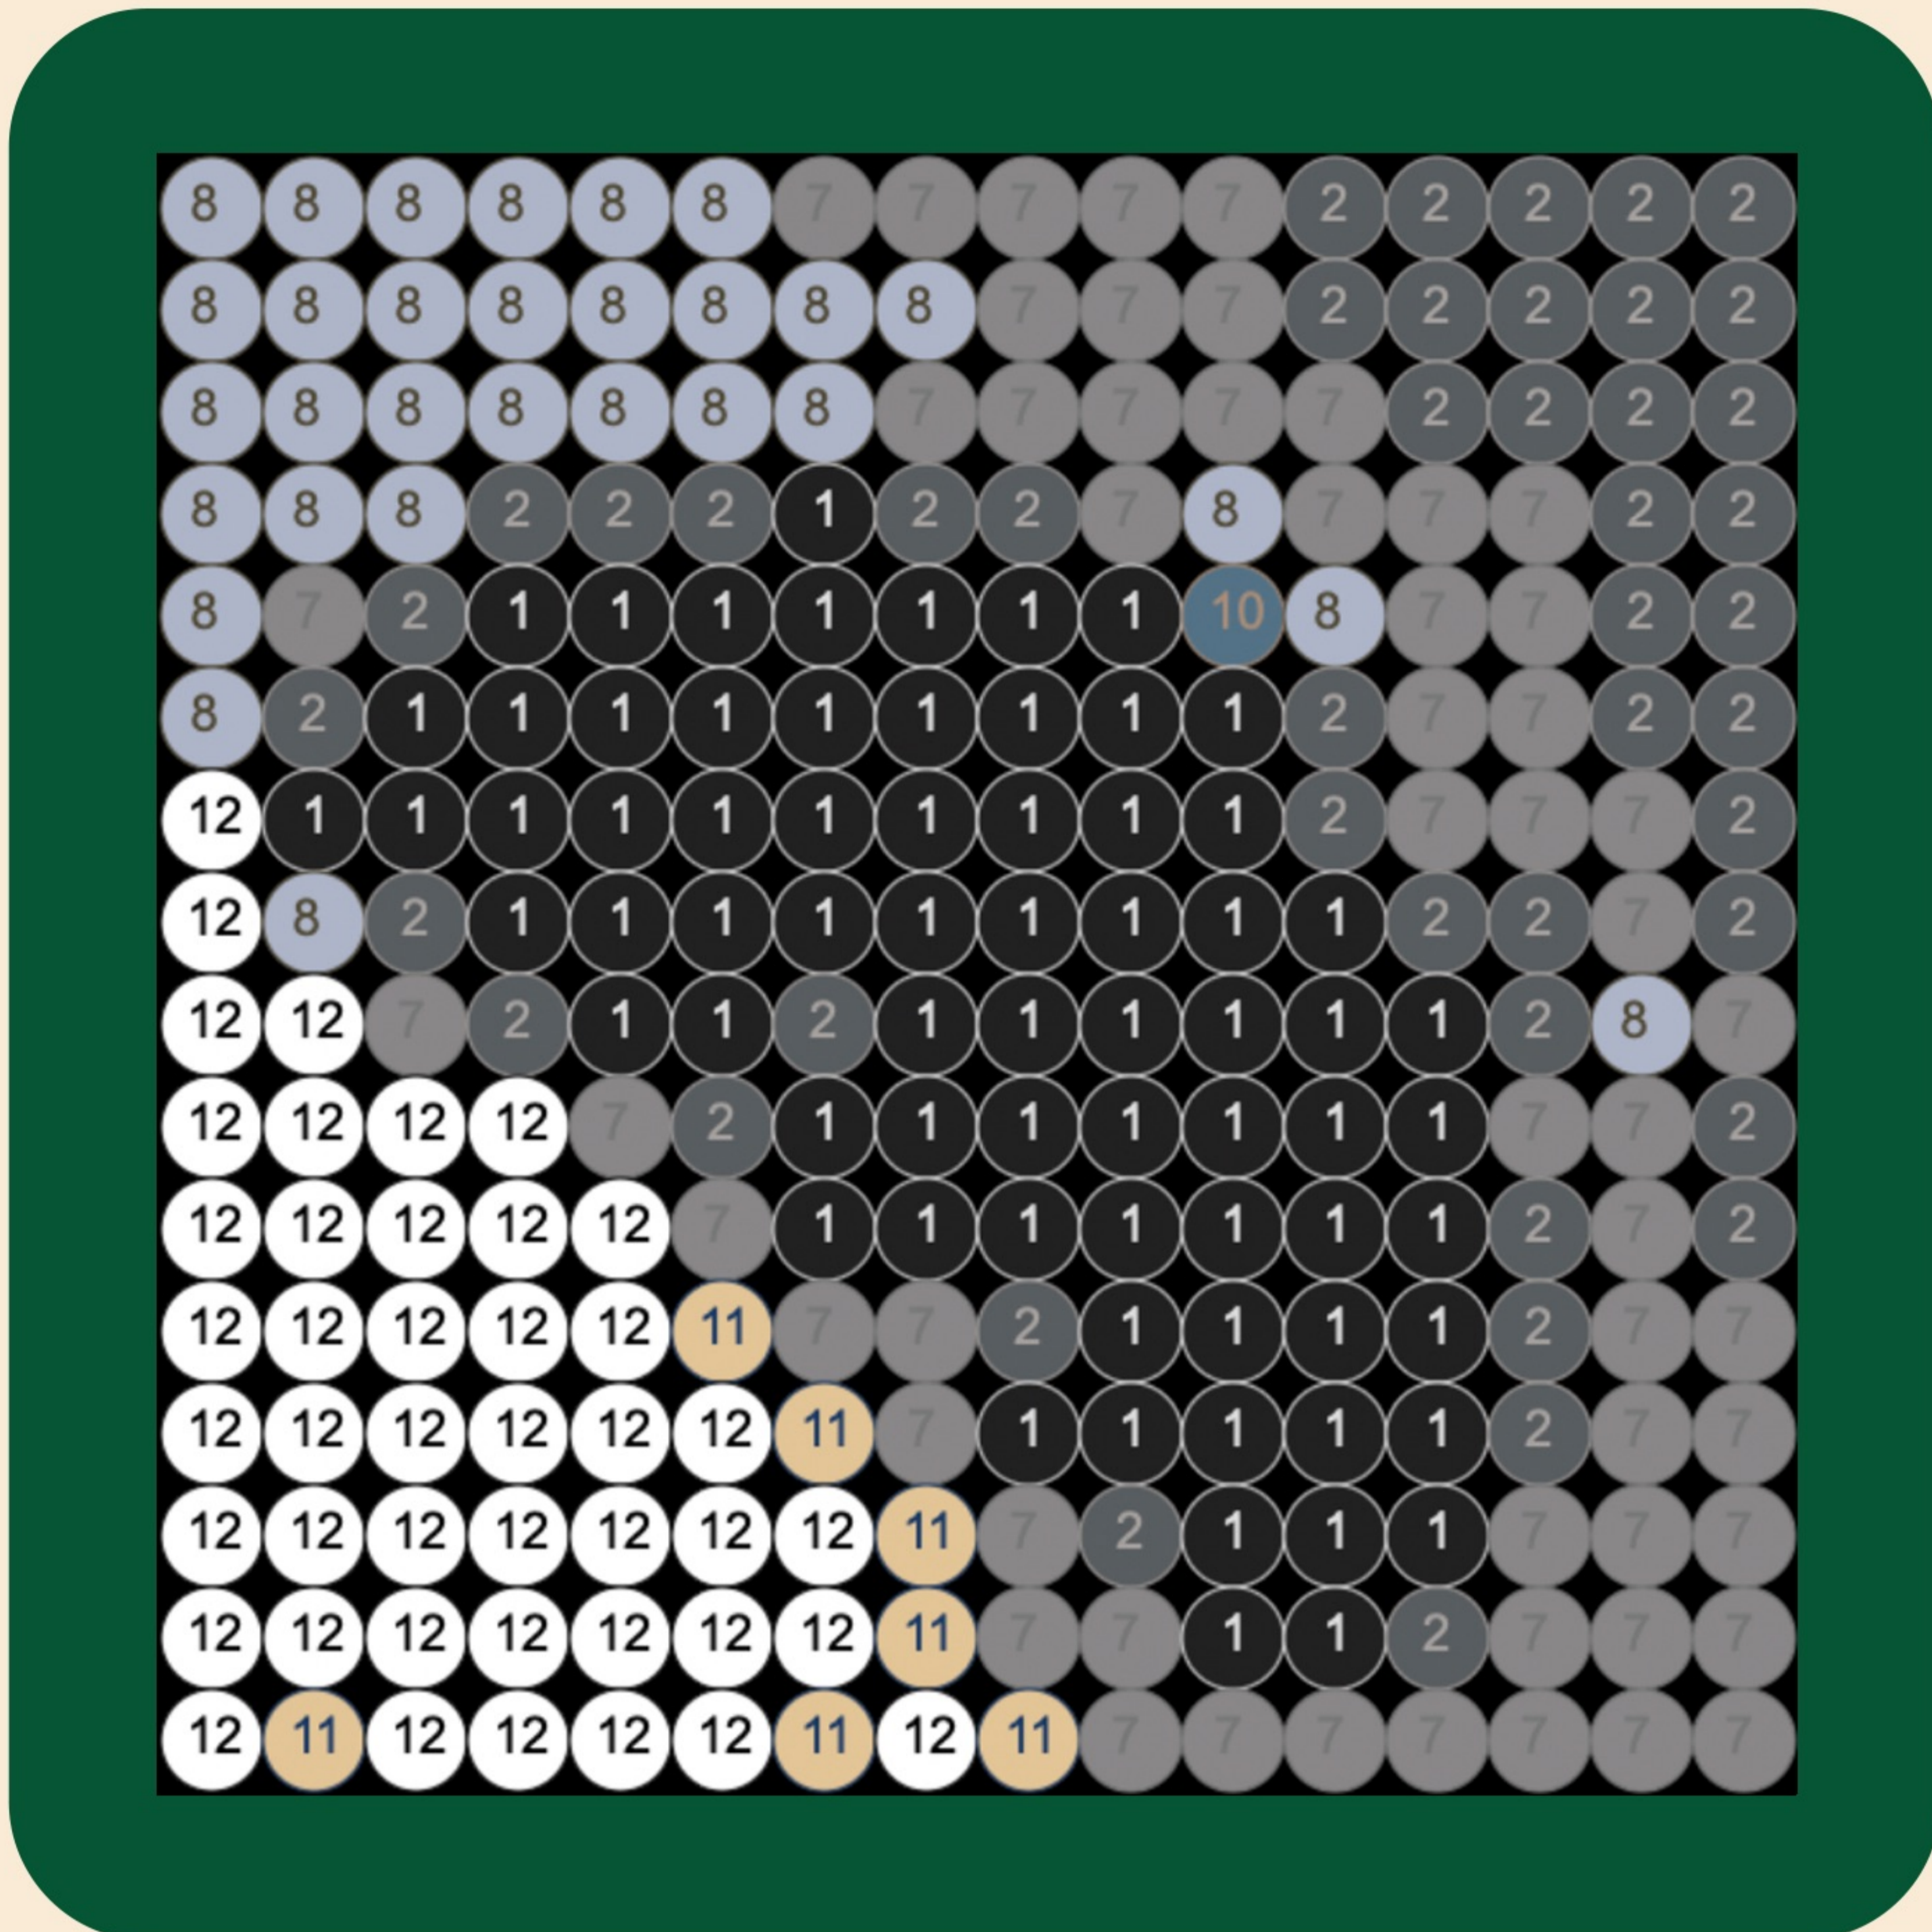

MOSAIC

SECTION 3

Material

- 1 X 72
  Black
- 2 X 46
  Dark Bluish Gray
- 3 X 0
  Dark Brown
- 4 X 0
  Dark Pink
- 5 X 0
  Dark Red
- 6 X 0
  Dark Tan
- 7 X 56
  Flat Silver
- 8 X 30
  Light Bluish Gray
- 9 X 0
  Reddish Brown
- 10 X 1
  Sand Blue
- 11 X 7
  Tan
- 12 X 44
  White