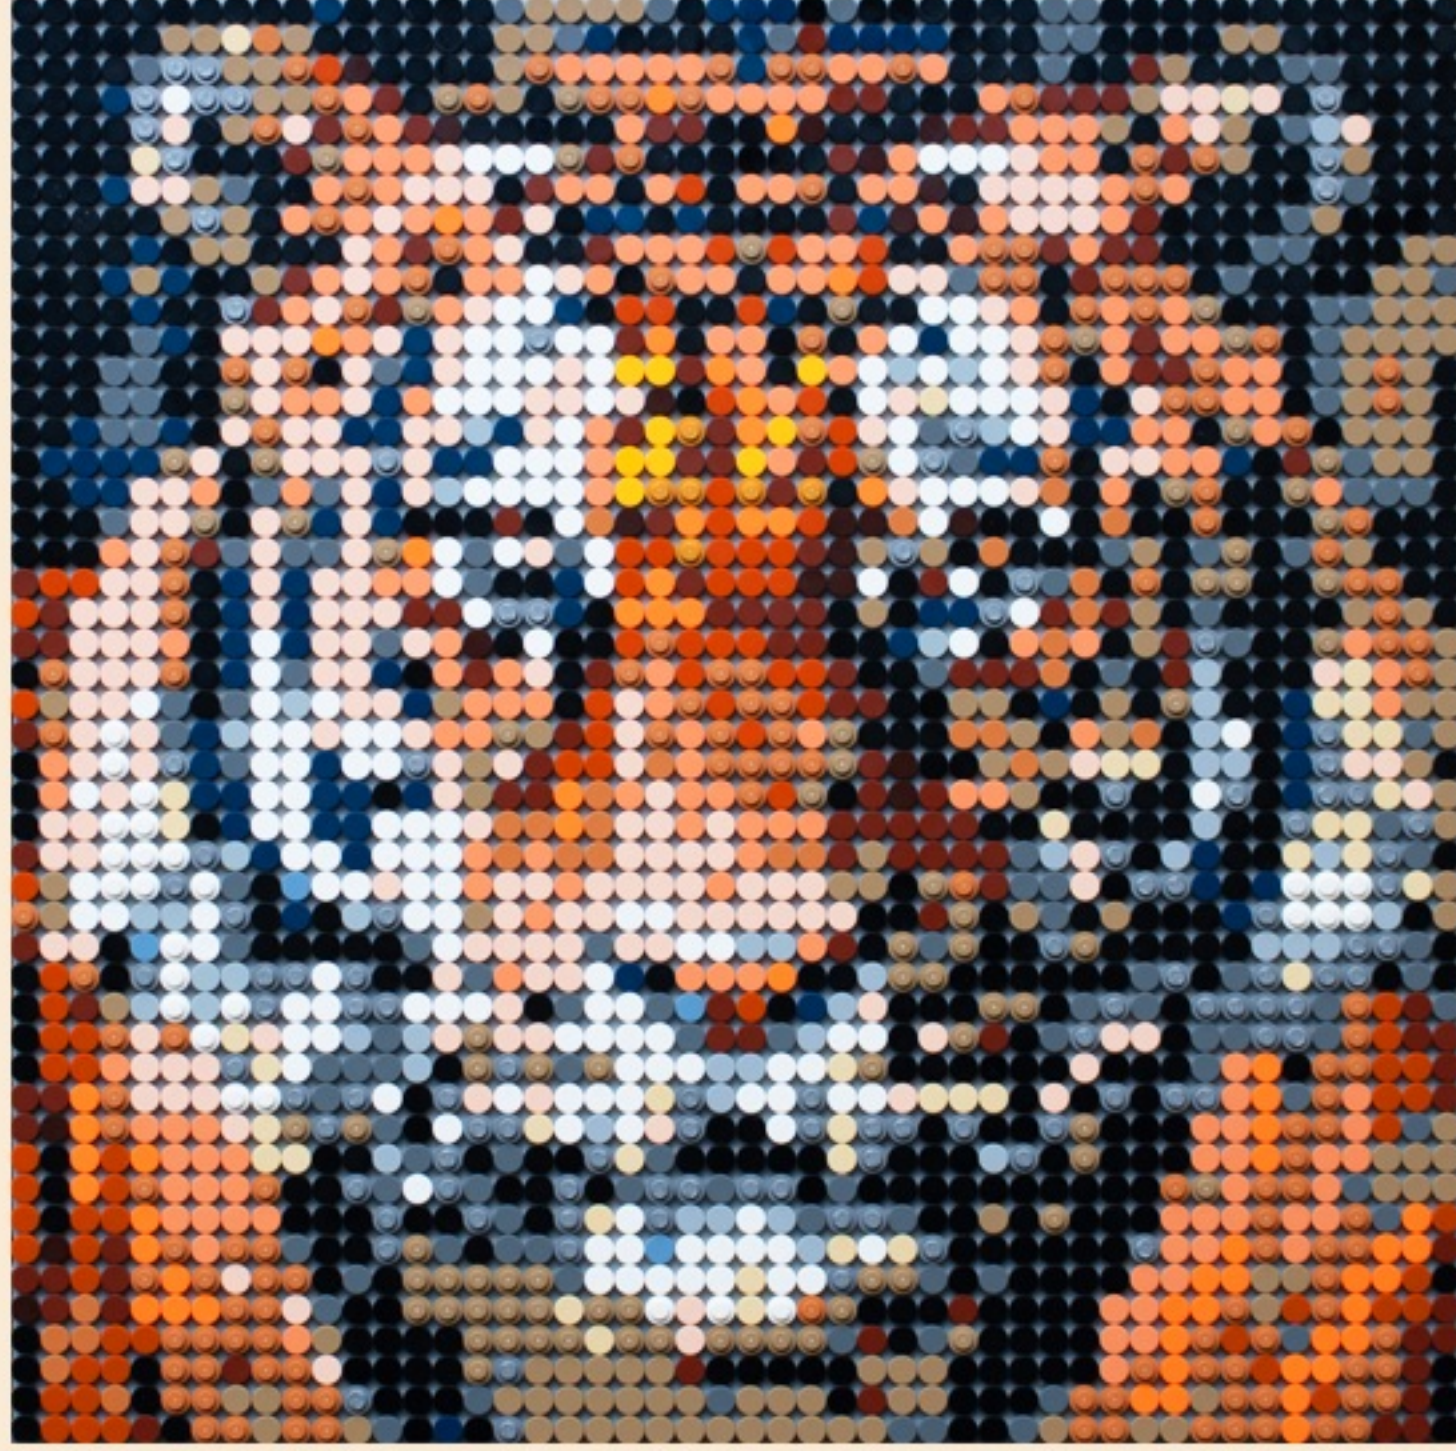

MOSAIC

**Browse our Instructions Library
for more lovely images:
traglbricks.com/mosaics**

Mosaic Monthly Subscription
BEST OFFER FOR INSTRUCTIONS:
traglbricks.com/mosaics

**We value your feedback.
Please visit:
traglbricks.com/contact**

Follow us on: **@TraglBricks**

info@traglbricks.com

TRAGLBRICKS.com