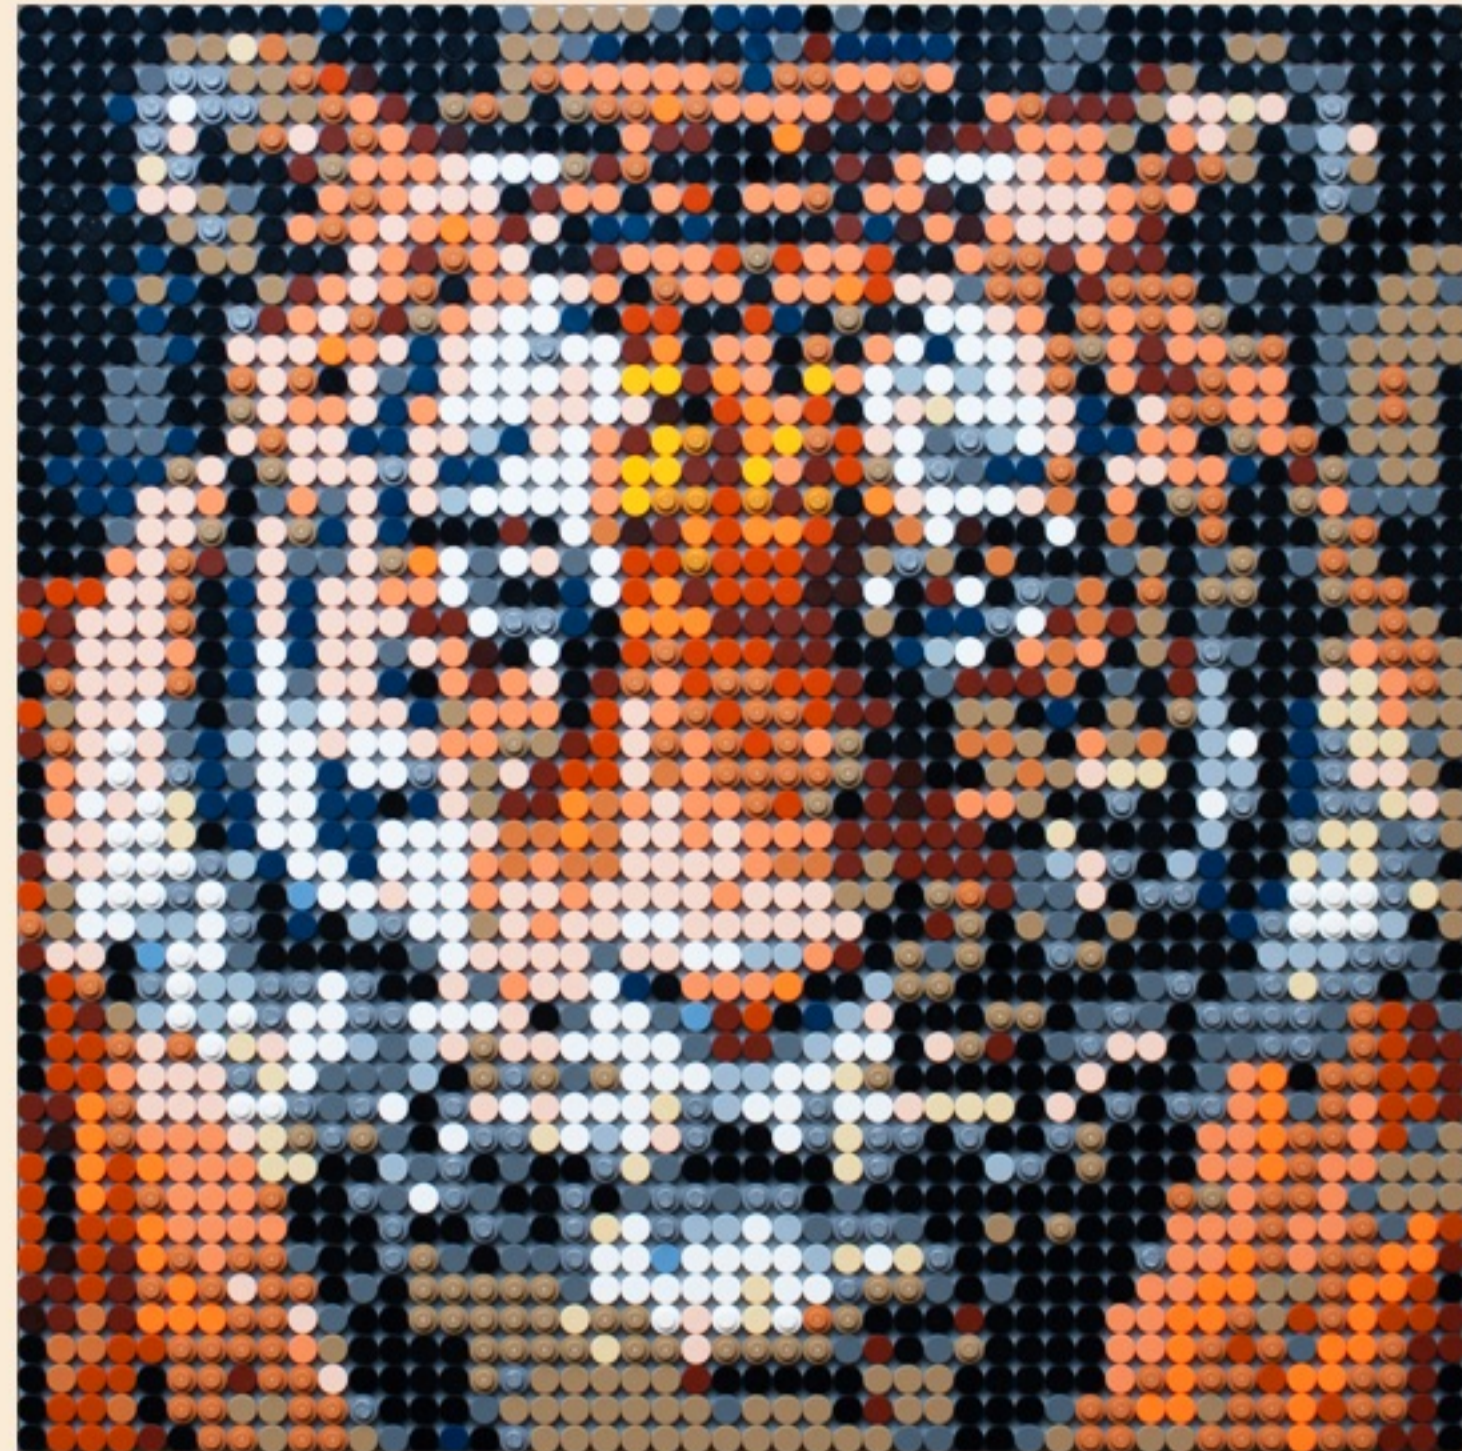

MOSAIC

**Browse our Instructions Library
for more lovely images:
traglbricks.com/mosaics**

Mosaic Monthly Subscription
BEST OFFER FOR INSTRUCTIONS:
traglbricks.com/mosaics

**We value your feedback.
Please visit:
traglbricks.com/contact**

Follow us on: **@TraglBricks**

info@traglbricks.com

TRAGLBRICKS.com