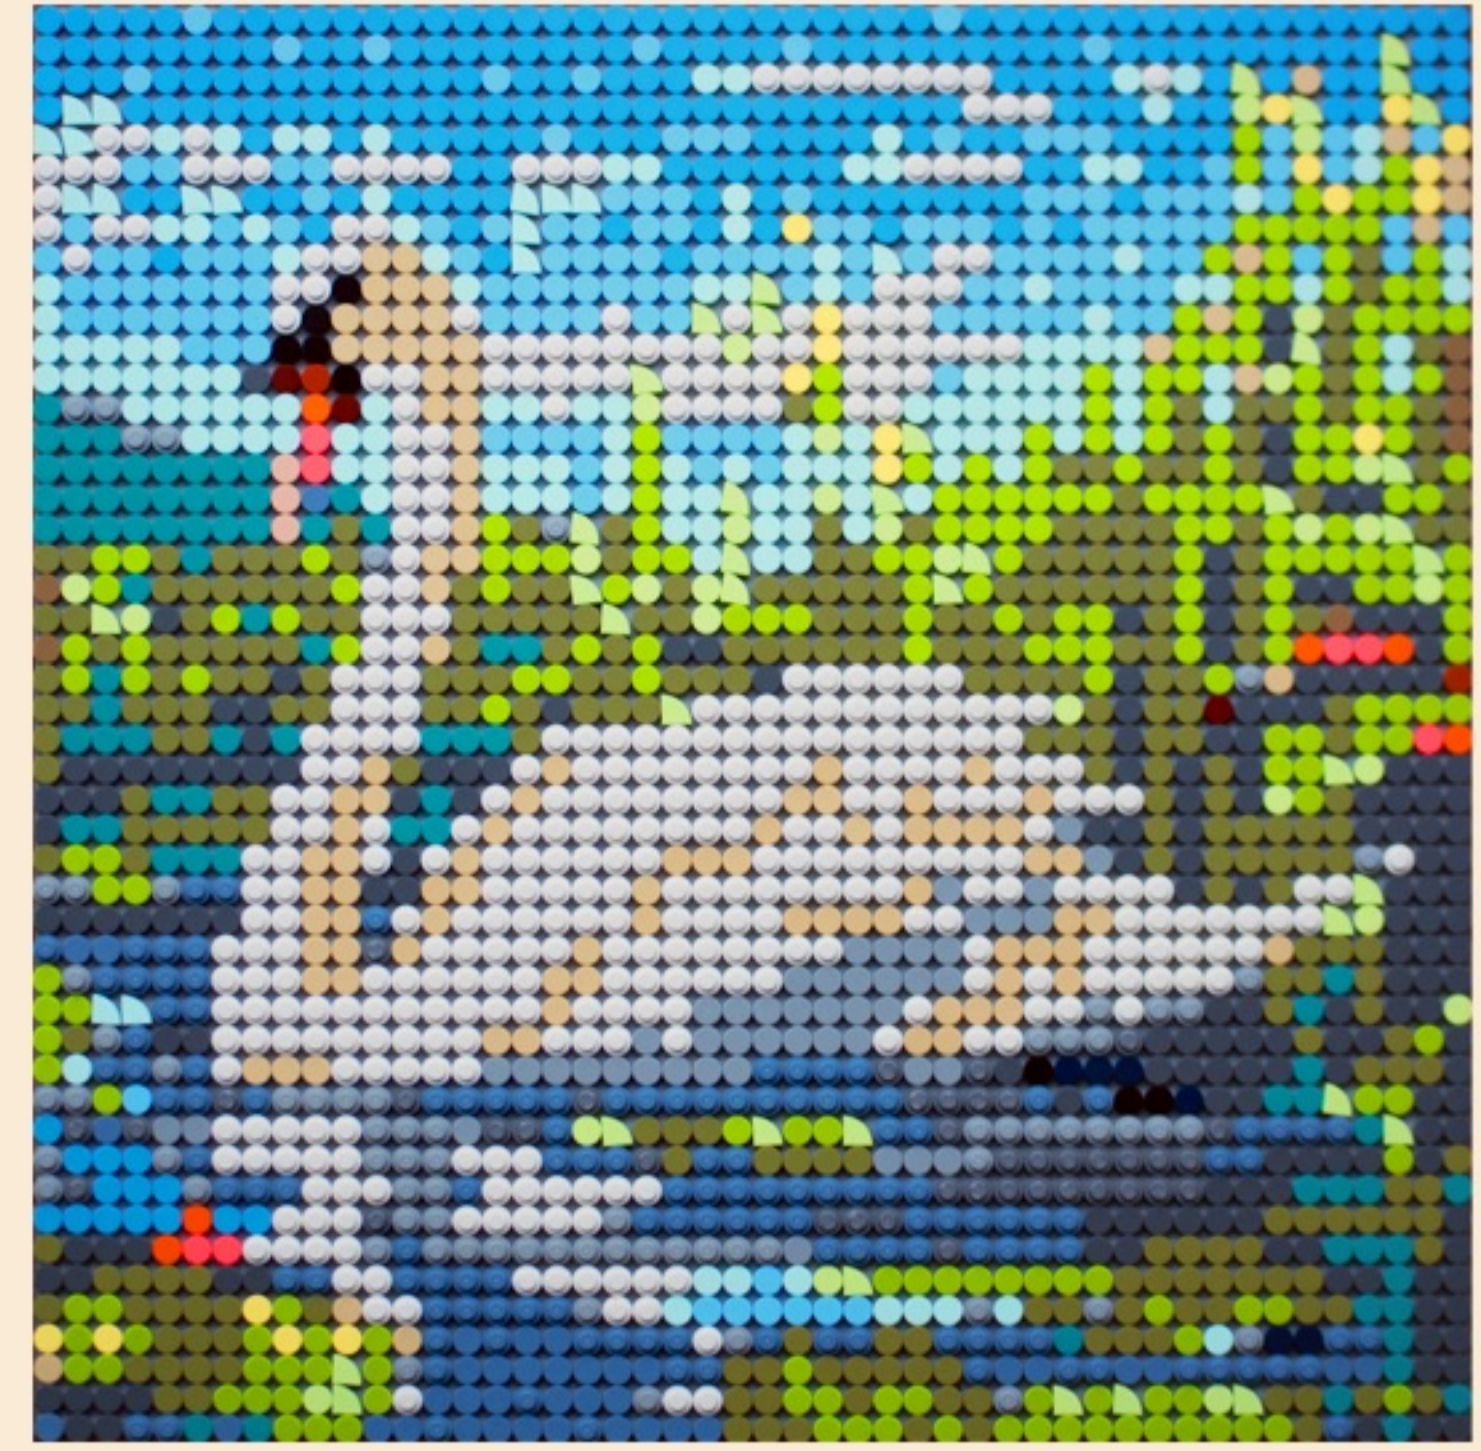

MOSAIC

**Browse our Instructions Library
for more lovely images:
traglbricks.com/mosaics**

Mosaic Monthly Subscription
BEST OFFER FOR INSTRUCTIONS:
traglbricks.com/mosaics

**We value your feedback.
Please visit:
traglbricks.com/contact**

Follow us on: **@TraglBricks**

info@traglbricks.com

TRAGLBRICKS.com