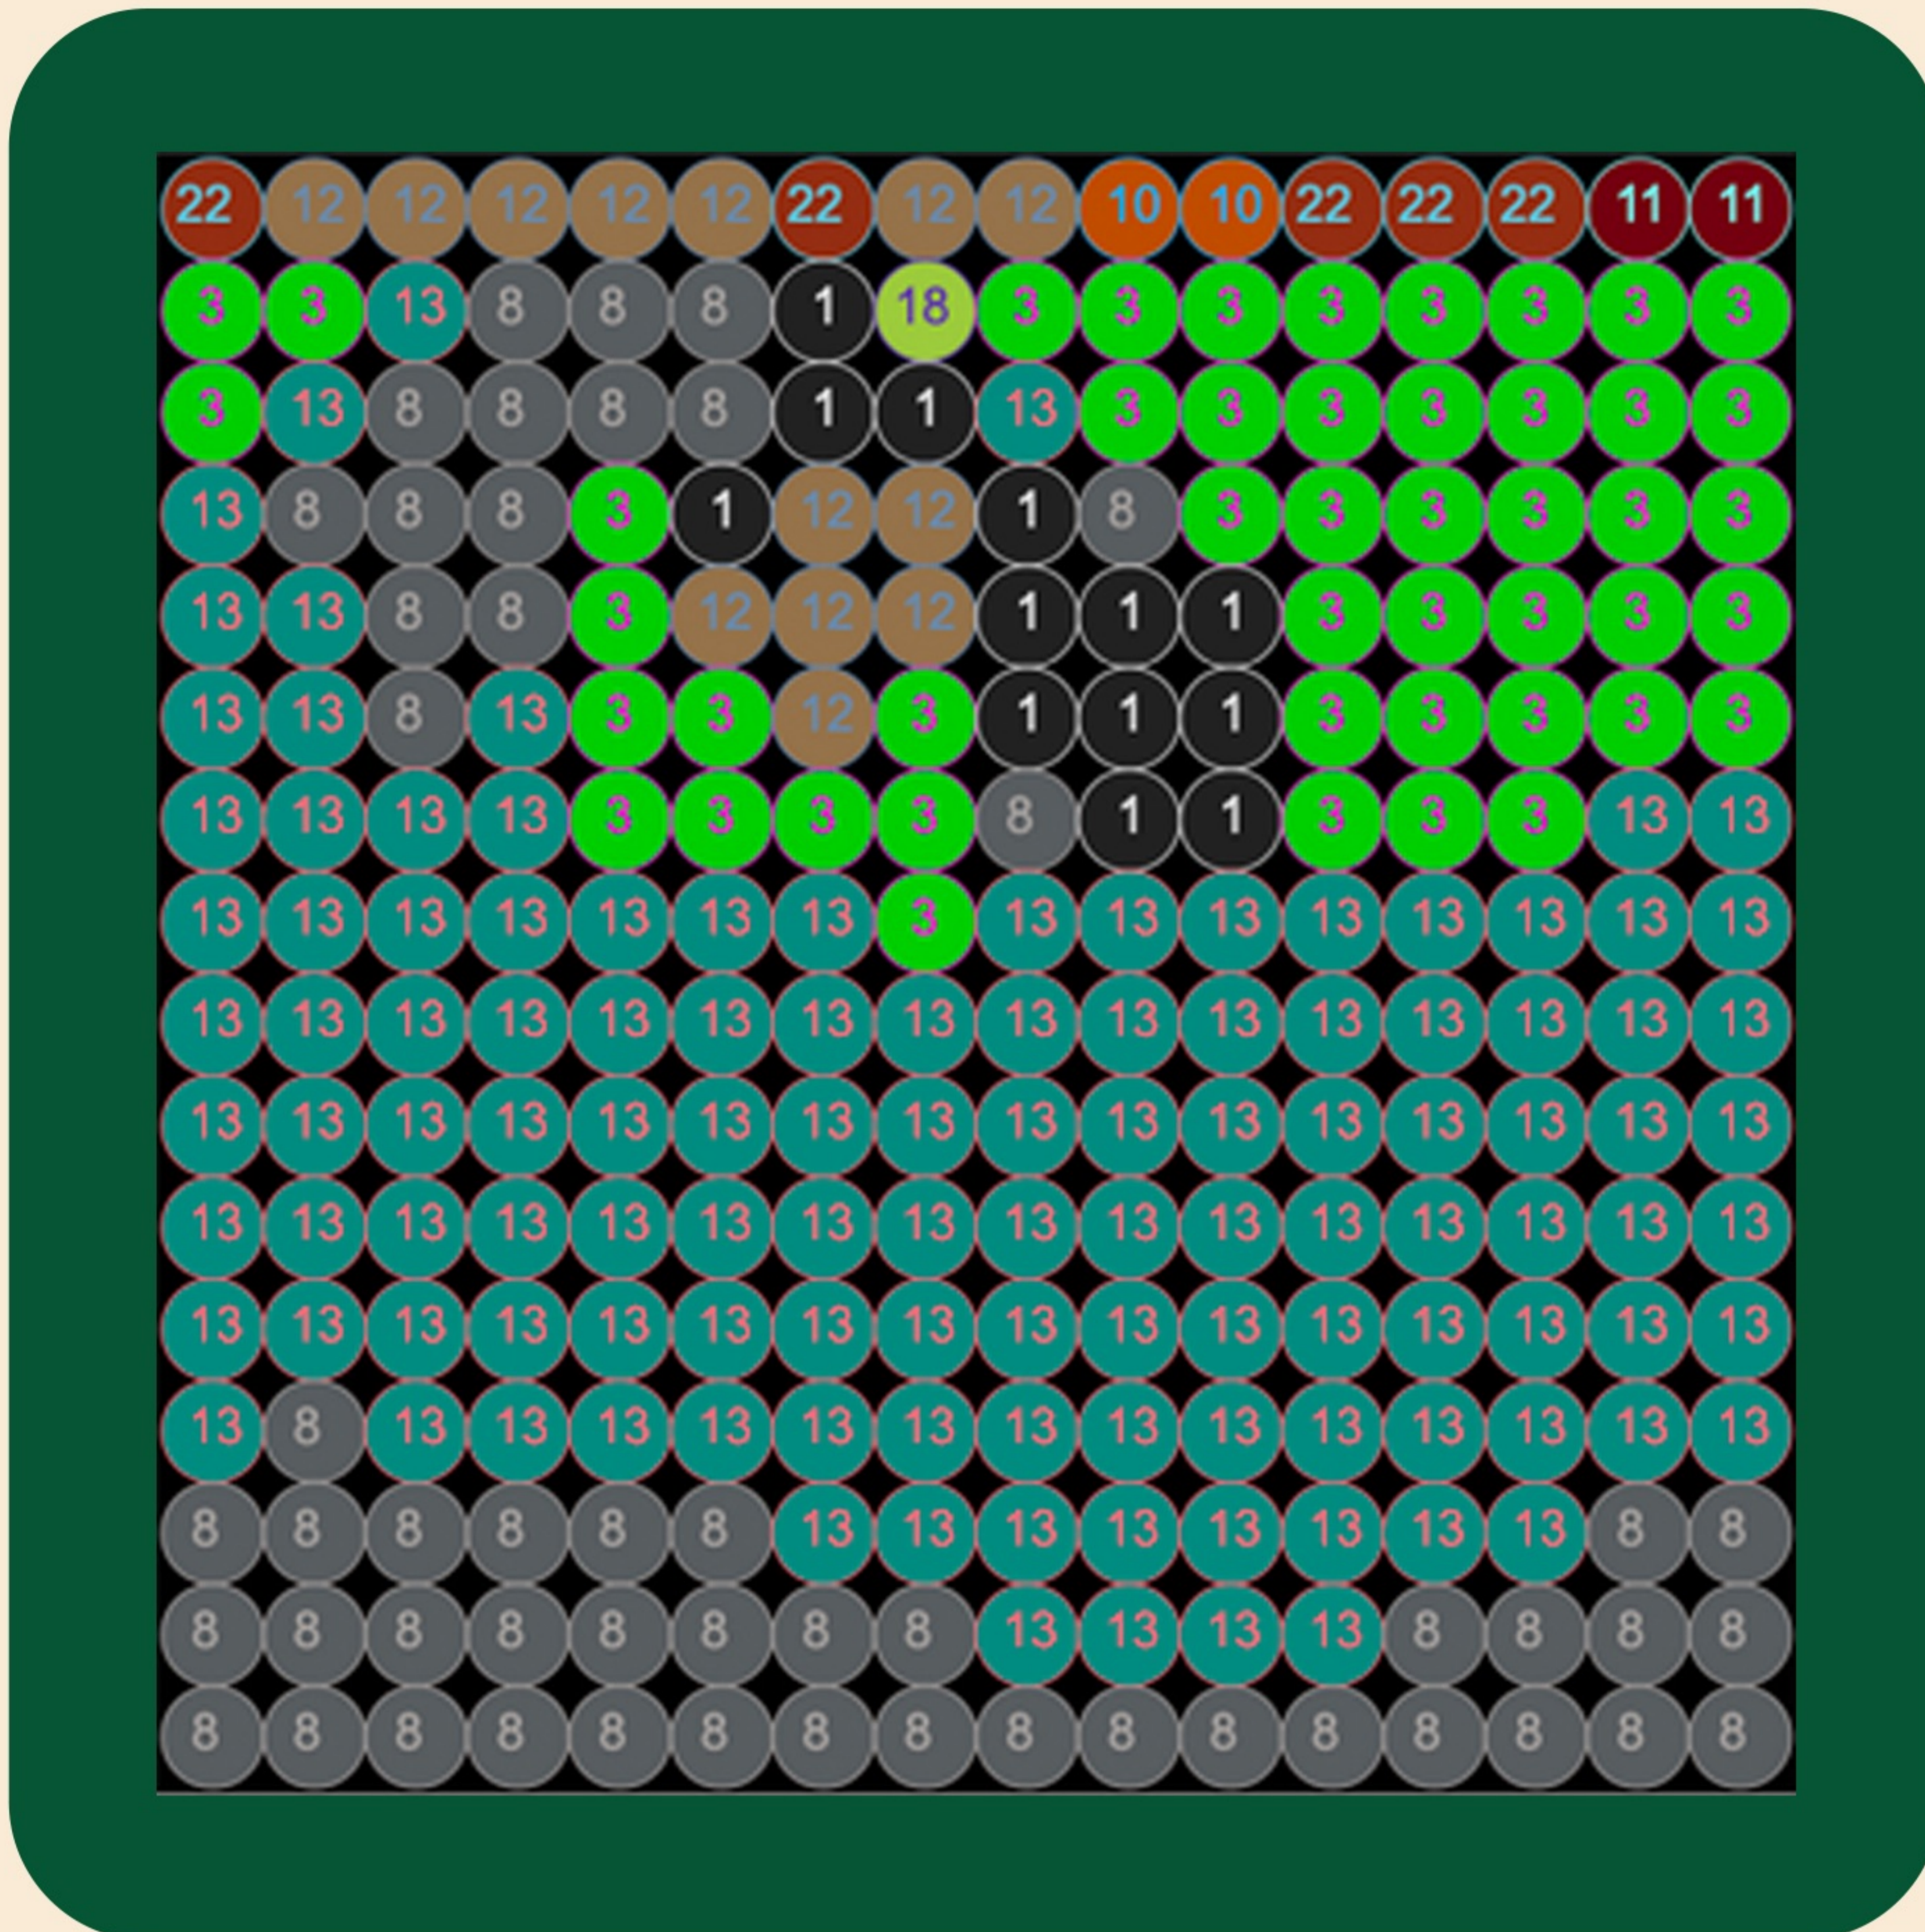

MOSAIC

SECTION 7

Material

- 1 X 13 Black
- 2 X 0 Blue
- 3 X 47 Bright Green
- 4 X 0 Bright Light Blue
- 5 X 0 Bright Light Orange
- 6 X 0 Bright Light Yellow
- 7 X 0 Dark Blue
- 8 X 52 Dark Bluish Gray
- 9 X 0 Dark Brown
- 10 X 2 Dark Orange
- 11 X 2 Dark Red
- 12 X 13 Dark Tan
- 13 X 121 Dark Turquoise
- 14 X 0 Flat Silver
- 15 X 0 Lavender
- 16 X 0 Light Aqua
- 17 X 0 Light Bluish Gray
- 18 X 1 Lime
- 19 X 0 Medium Azure
- 20 X 0 Medium Nougat
- 21 X 0 Orange
- 22 X 5 Reddish Brown
- 23 X 0 Sand Blue
- 24 X 0 Tan
- 25 X 0 White
- 26 X 0 Yellow
- 27 X 0 Yellowish Green