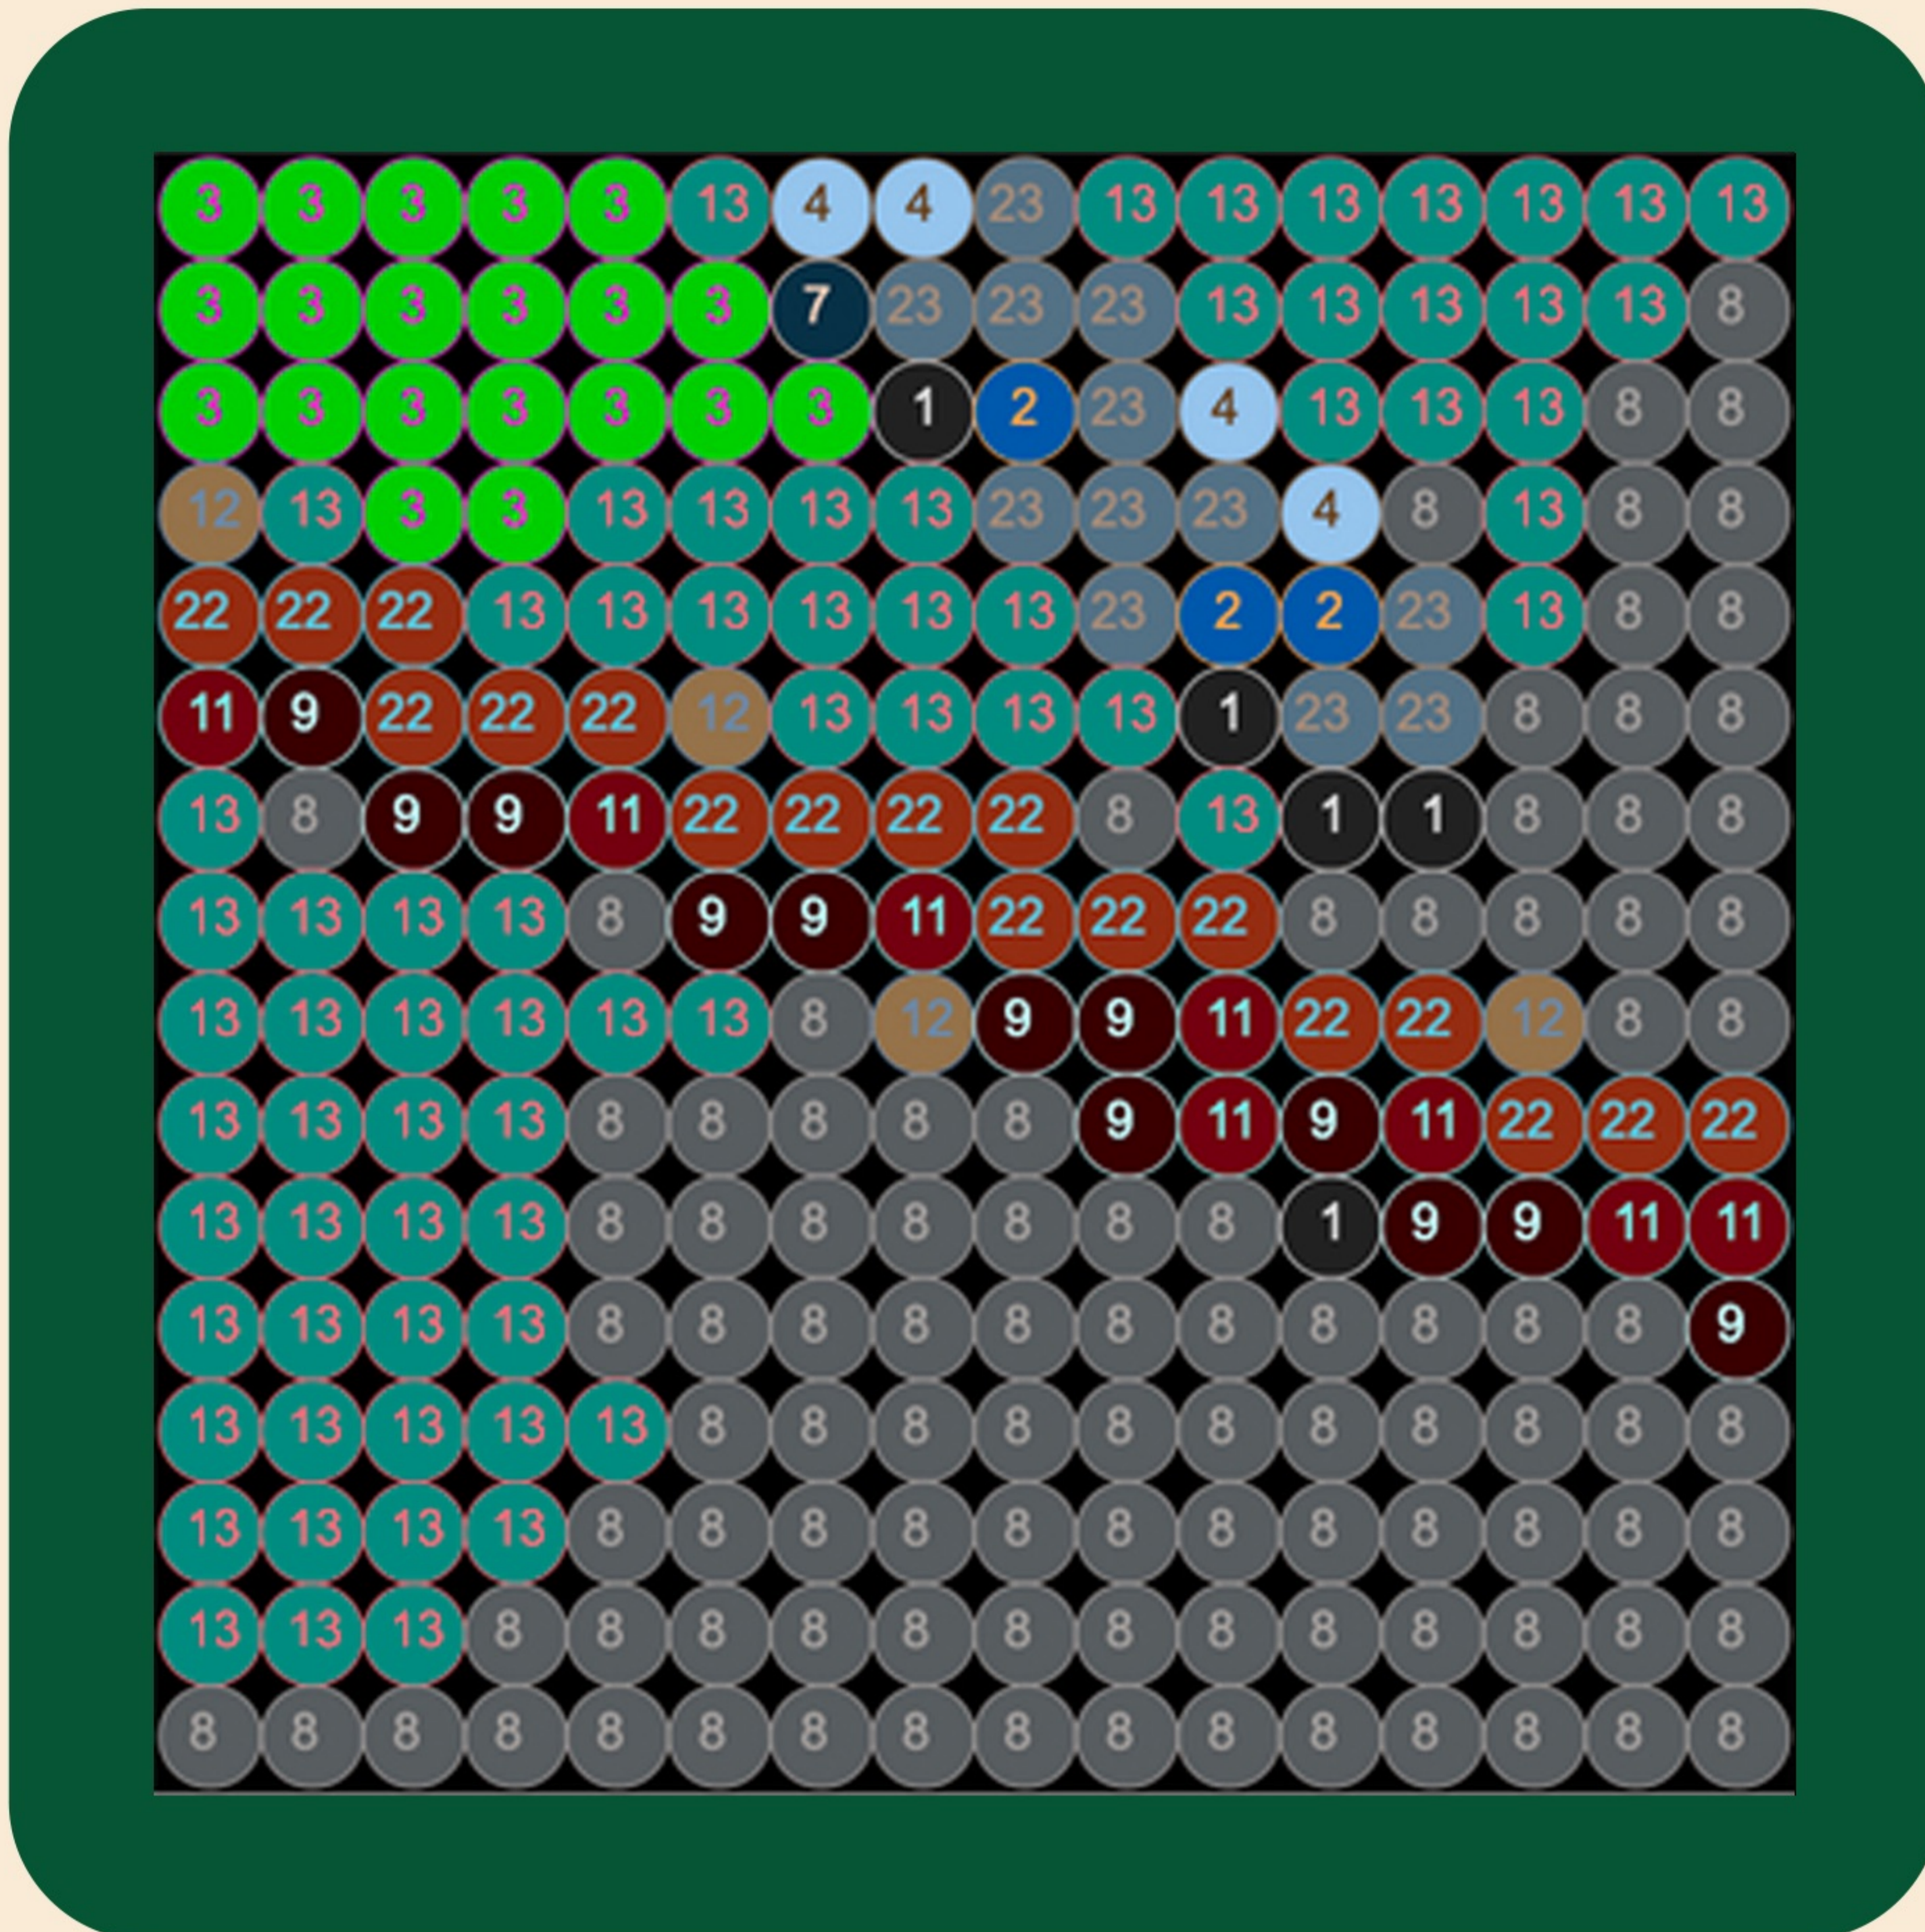

MOSAIC

SECTION 9

Material

- 1 X 5 Black
- 2 X 3 Blue
- 3 X 20 Bright Green
- 4 X 4 Bright Light Blue
- 5 X 0 Bright Light Orange
- 6 X 0 Bright Light Yellow
- 7 X 1 Dark Blue
- 8 X 100 Dark Bluish Gray
- 9 X 12 Dark Brown
- 10 X 0 Dark Orange
- 11 X 8 Dark Red
- 12 X 4 Dark Tan
- 13 X 69 Dark Turquoise
- 14 X 0 Flat Silver
- 15 X 0 Lavender
- 16 X 0 Light Aqua
- 17 X 0 Light Bluish Gray
- 18 X 0 Lime
- 19 X 0 Medium Azure
- 20 X 0 Medium Nougat
- 21 X 0 Orange
- 22 X 18 Reddish Brown
- 23 X 12 Sand Blue
- 24 X 0 Tan
- 25 X 0 White
- 26 X 0 Yellow
- 27 X 0 Yellowish Green