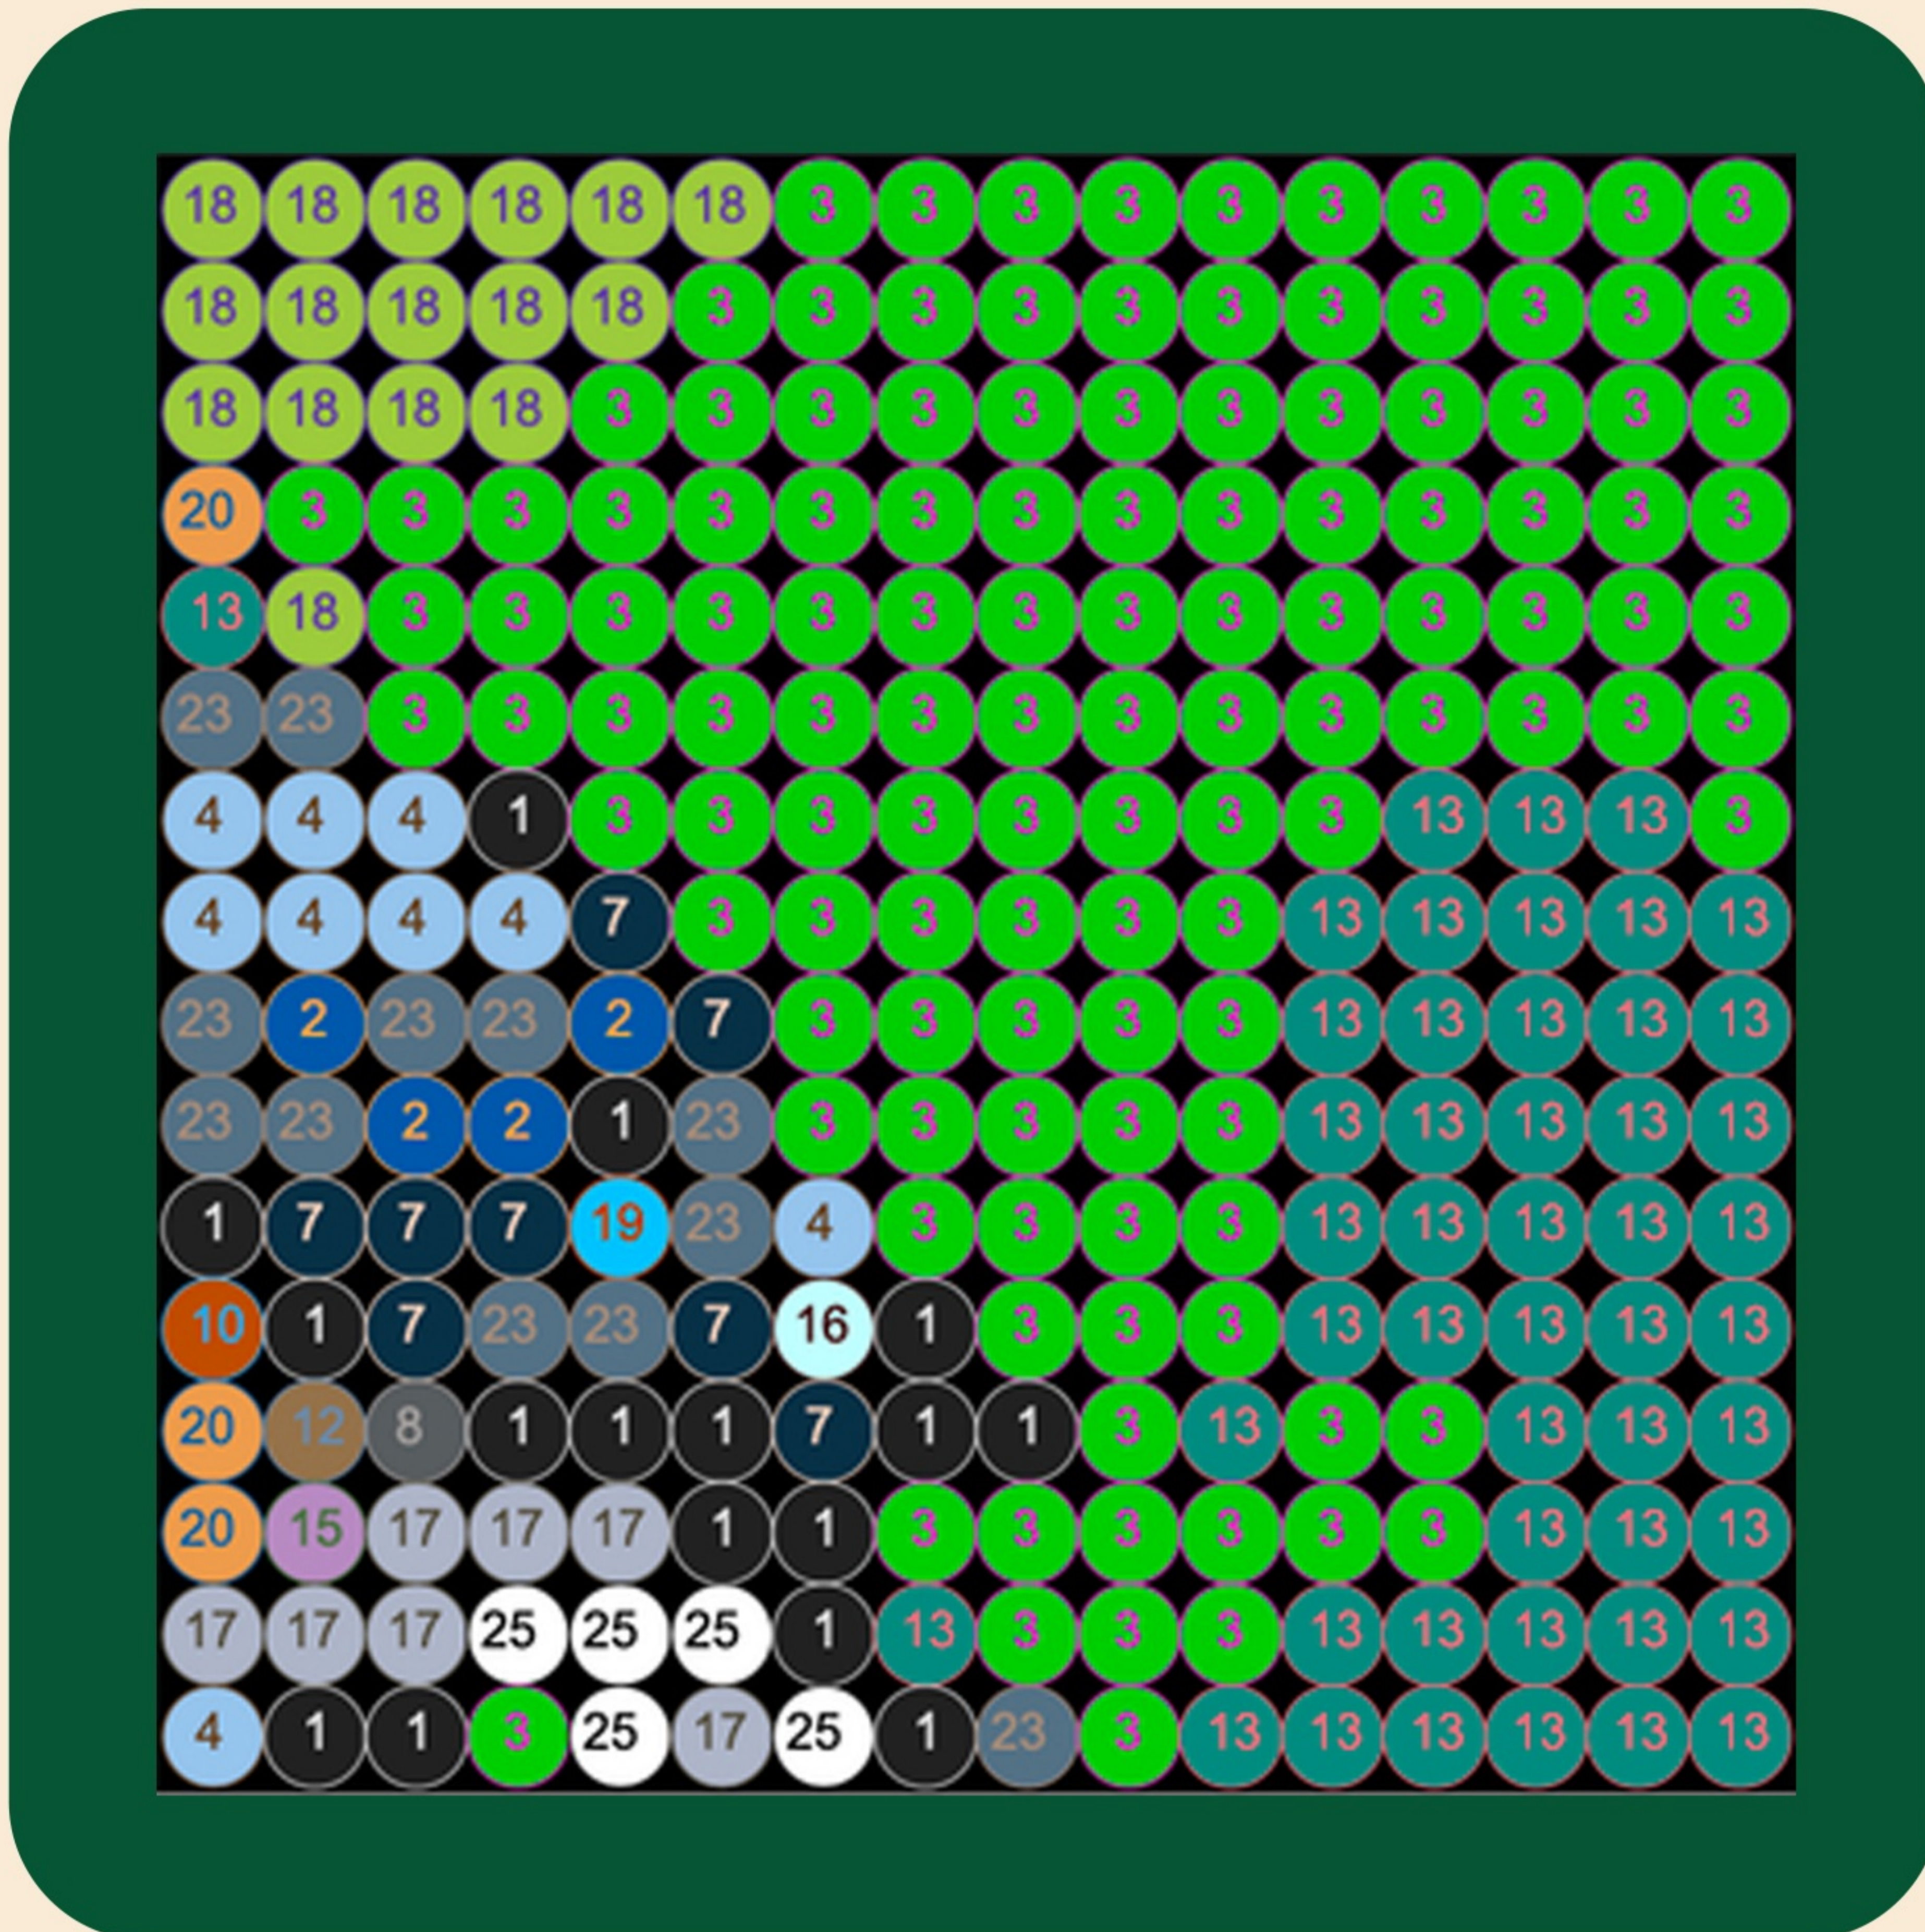

MOSAIC

Bird

MOSAIC

Material

- 1 X 63 Black
- 2 X 14 Blue
- 3 X 661 Bright Green
- 4 X 21 Bright Light Blue
- 5 X 34 Bright Light Orange
- 6 X 18 Bright Light Yellow
- 7 X 10 Dark Blue
- 8 X 210 Dark Bluish Gray
- 9 X 15 Dark Brown
- 10 X 22 Dark Orange
- 11 X 20 Dark Red
- 12 X 38 Dark Tan
- 13 X 366 Dark Turquoise
- 14 X 1 Flat Silver
- 15 X 1 Lavender
- 16 X 11 Light Aqua
- 17 X 20 Light Bluish Gray
- 18 X 551 Lime
- 19 X 21 Medium Azure
- 20 X 21 Medium Nougat
- 21 X 27 Orange
- 22 X 57 Reddish Brown
- 23 X 49 Sand Blue
- 24 X 7 Tan
- 25 X 38 White
- 26 X 1 Yellow
- 27 X 5 Yellowish Green

MOSAIC

SECTION 5

Material

- 1 X 7 Black
- 2 X 3 Blue
- 3 X 34 Bright Green
- 4 X 5 Bright Light Blue
- 5 X 34 Bright Light Orange
- 6 X 18 Bright Light Yellow
- 7 X 1 Dark Blue
- 8 X 1 Dark Bluish Gray
- 9 X 0 Dark Brown
- 10 X 10 Dark Orange
- 11 X 0 Dark Red
- 12 X 4 Dark Tan
- 13 X 6 Dark Turquoise
- 14 X 1 Flat Silver
- 15 X 0 Lavender
- 16 X 3 Light Aqua
- 17 X 9 Light Bluish Gray
- 18 X 5 Lime
- 19 X 5 Medium Azure
- 20 X 18 Medium Nougat
- 21 X 27 Orange
- 22 X 6 Reddish Brown
- 23 X 15 Sand Blue
- 24 X 7 Tan
- 25 X 32 White
- 26 X 1 Yellow
- 27 X 4 Yellowish Green

MOSAIC

SECTION 6

Material

- 1 X 16 Black
- 2 X 4 Blue
- 3 X 122 Bright Green
- 4 X 9 Bright Light Blue
- 5 X 0 Bright Light Orange
- 6 X 0 Bright Light Yellow
- 7 X 8 Dark Blue
- 8 X 1 Dark Bluish Gray
- 9 X 0 Dark Brown
- 10 X 1 Dark Orange
- 11 X 0 Dark Red
- 12 X 1 Dark Tan
- 13 X 48 Dark Turquoise
- 14 X 0 Flat Silver
- 15 X 1 Lavender
- 16 X 1 Light Aqua
- 17 X 7 Light Bluish Gray
- 18 X 16 Lime
- 19 X 1 Medium Azure
- 20 X 3 Medium Nougat
- 21 X 0 Orange
- 22 X 0 Reddish Brown
- 23 X 12 Sand Blue
- 24 X 0 Tan
- 25 X 5 White
- 26 X 0 Yellow
- 27 X 0 Yellowish Green