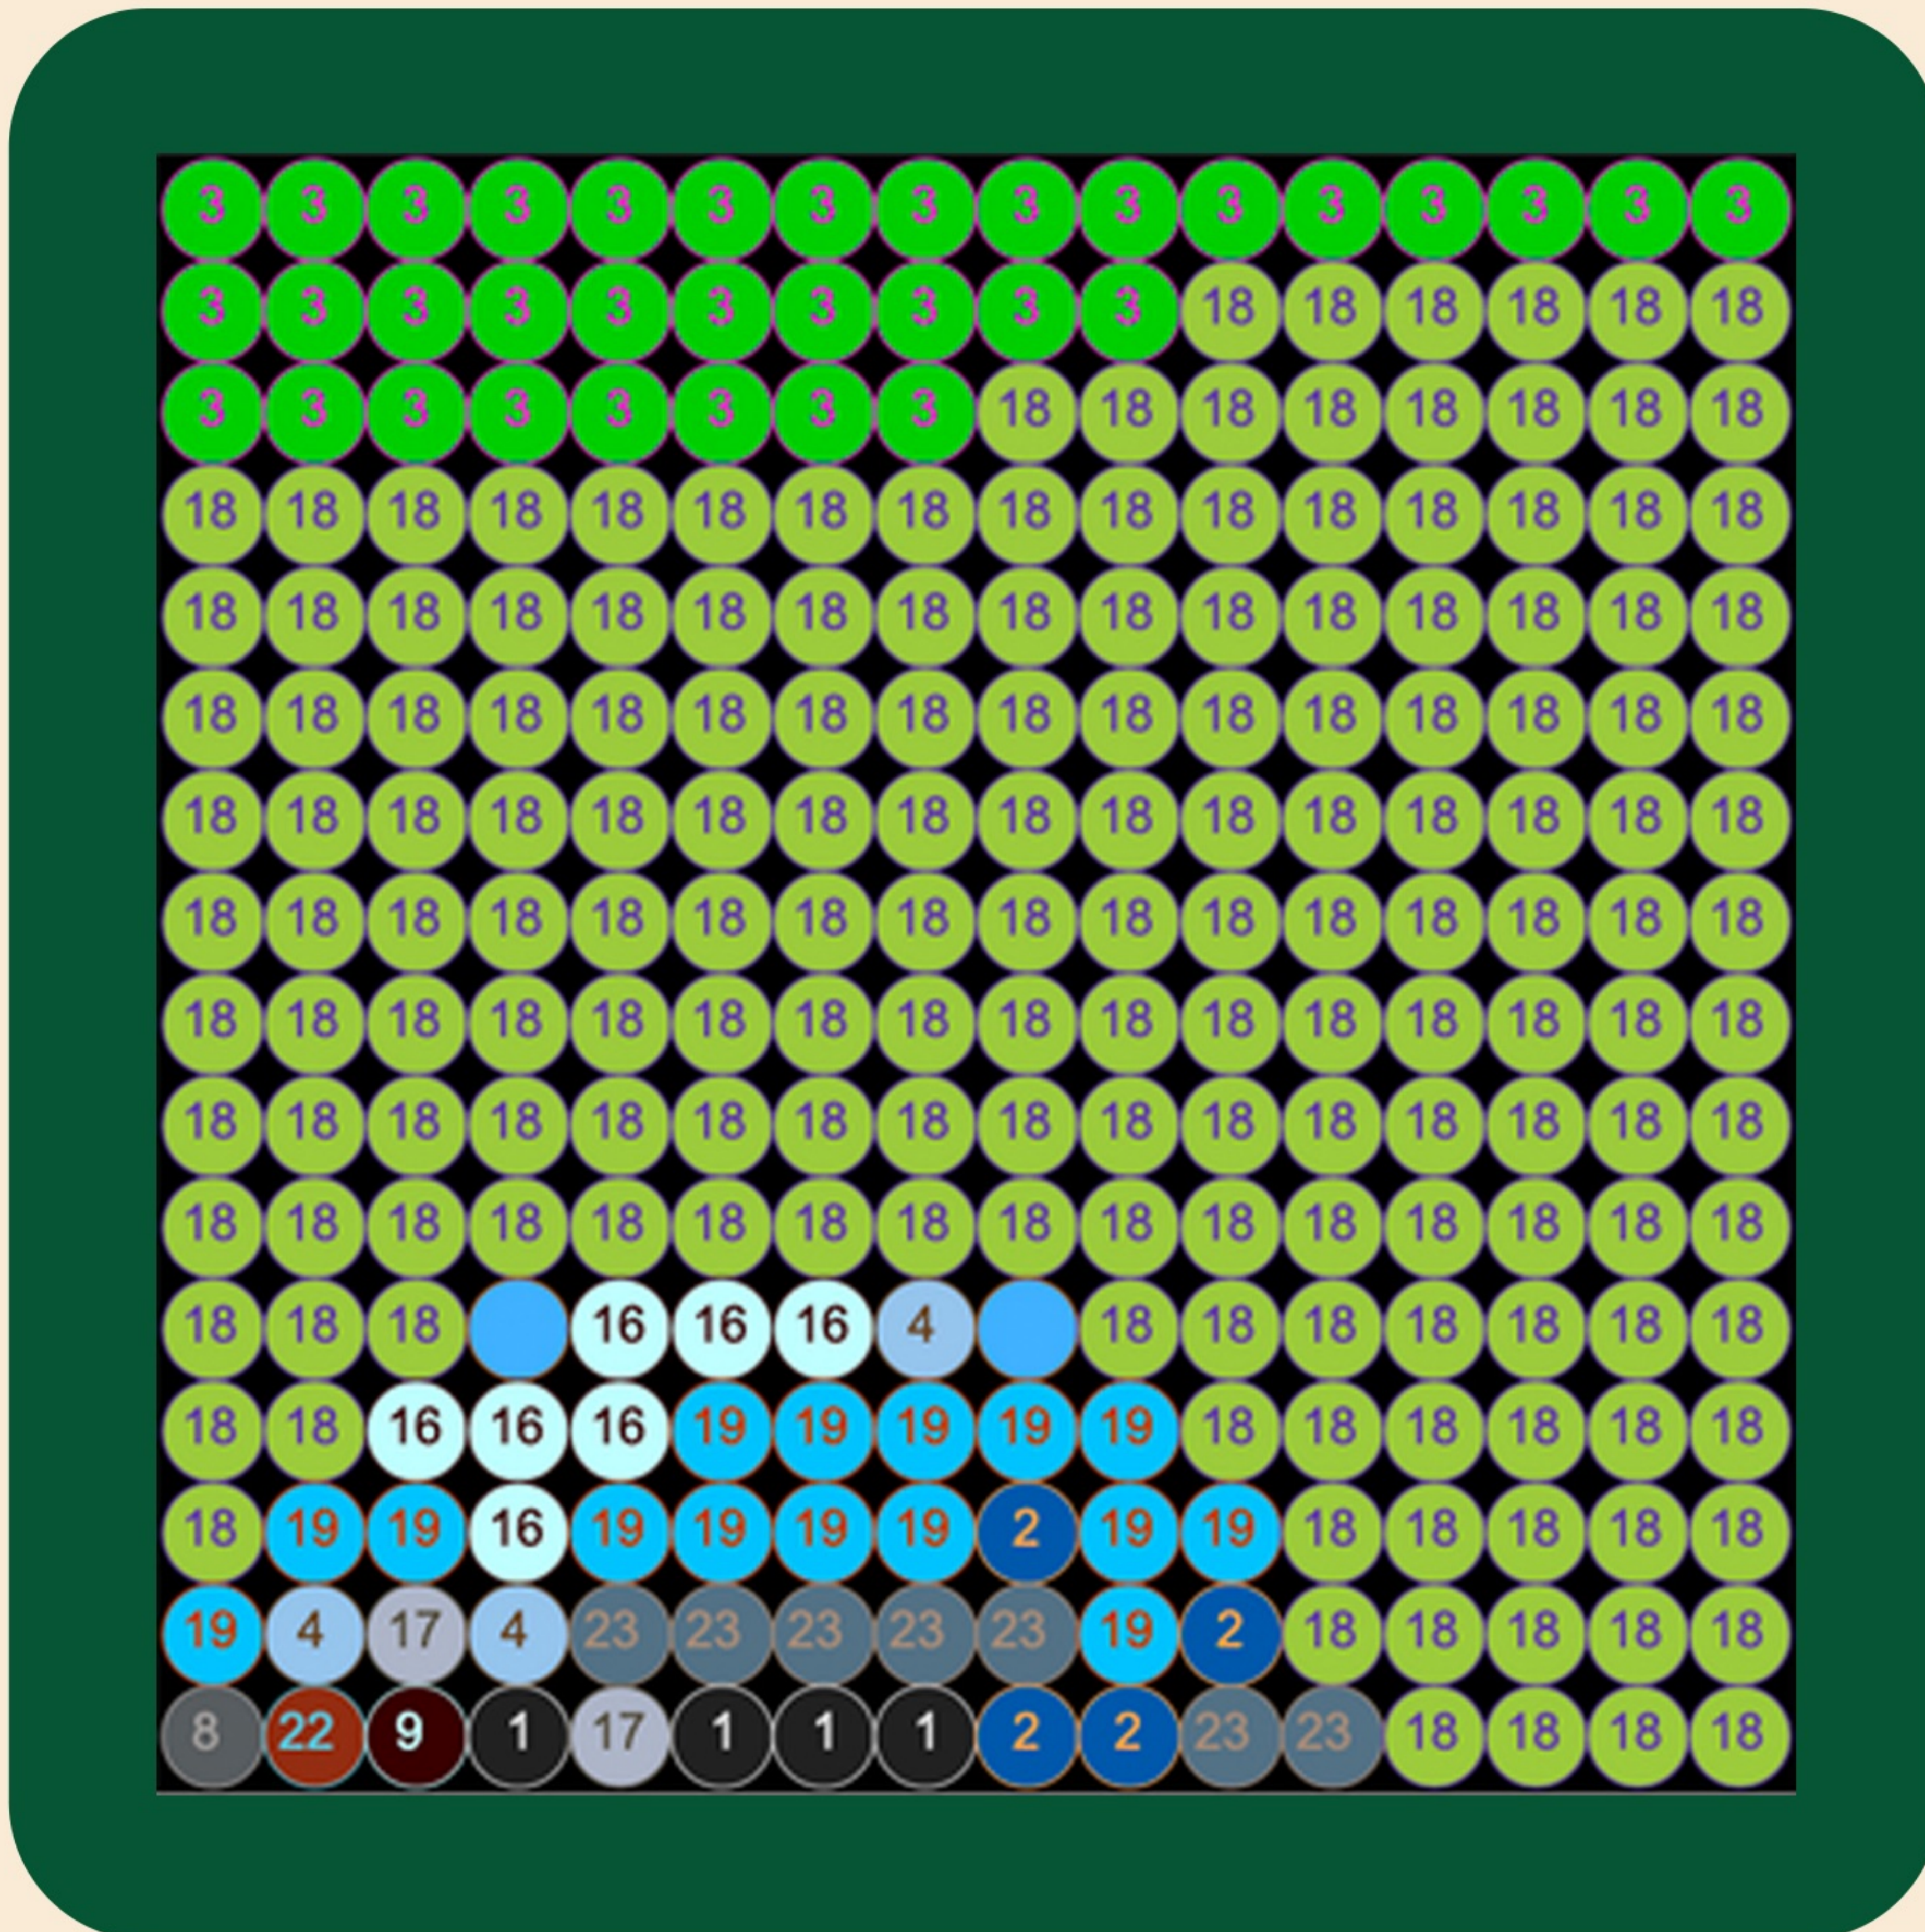

MOSAIC

Bird

MOSAIC

Material

- 1 X 63 Black
- 2 X 14 Blue
- 3 X 661 Bright Green
- 4 X 21 Bright Light Blue
- 5 X 34 Bright Light Orange
- 6 X 18 Bright Light Yellow
- 7 X 10 Dark Blue
- 8 X 210 Dark Bluish Gray
- 9 X 15 Dark Brown
- 10 X 22 Dark Orange
- 11 X 20 Dark Red
- 12 X 38 Dark Tan
- 13 X 366 Dark Turquoise
- 14 X 1 Flat Silver
- 15 X 1 Lavender
- 16 X 11 Light Aqua
- 17 X 20 Light Bluish Gray
- 18 X 551 Lime
- 19 X 21 Medium Azure
- 20 X 21 Medium Nougat
- 21 X 27 Orange
- 22 X 57 Reddish Brown
- 23 X 49 Sand Blue
- 24 X 7 Tan
- 25 X 38 White
- 26 X 1 Yellow
- 27 X 5 Yellowish Green

Preview

Layout

MOSAIC

SECTION 1

Material

- 1 X 2 Black
- 2 X 0 Blue
- 3 X 62 Bright Green
- 4 X 0 Bright Light Blue
- 5 X 0 Bright Light Orange
- 6 X 0 Bright Light Yellow
- 7 X 0 Dark Blue
- 8 X 2 Dark Bluish Gray
- 9 X 0 Dark Brown
- 10 X 0 Dark Orange
- 11 X 0 Dark Red
- 12 X 2 Dark Tan
- 13 X 6 Dark Turquoise
- 14 X 0 Flat Silver
- 15 X 0 Lavender
- 16 X 0 Light Aqua
- 17 X 0 Light Bluish Gray
- 18 X 178 Lime
- 19 X 0 Medium Azure
- 20 X 0 Medium Nougat
- 21 X 0 Orange
- 22 X 0 Reddish Brown
- 23 X 3 Sand Blue
- 24 X 0 Tan
- 25 X 0 White
- 26 X 0 Yellow
- 27 X 1 Yellowish Green

MOSAIC

SECTION 2

Material

- 1 X 4 Black
- 2 X 4 Blue
- 3 X 34 Bright Green
- 4 X 3 Bright Light Blue
- 5 X 0 Bright Light Orange
- 6 X 0 Bright Light Yellow
- 7 X 0 Dark Blue
- 8 X 1 Dark Bluish Gray
- 9 X 1 Dark Brown
- 10 X 0 Dark Orange
- 11 X 0 Dark Red
- 12 X 0 Dark Tan
- 13 X 0 Dark Turquoise
- 14 X 0 Flat Silver
- 15 X 0 Lavender
- 16 X 7 Light Aqua
- 17 X 2 Light Bluish Gray
- 18 X 175 Lime
- 19 X 15 Medium Azure
- 20 X 0 Medium Nougat
- 21 X 0 Orange
- 22 X 1 Reddish Brown
- 23 X 7 Sand Blue
- 24 X 0 Tan
- 25 X 0 White
- 26 X 0 Yellow
- 27 X 0 Yellowish Green